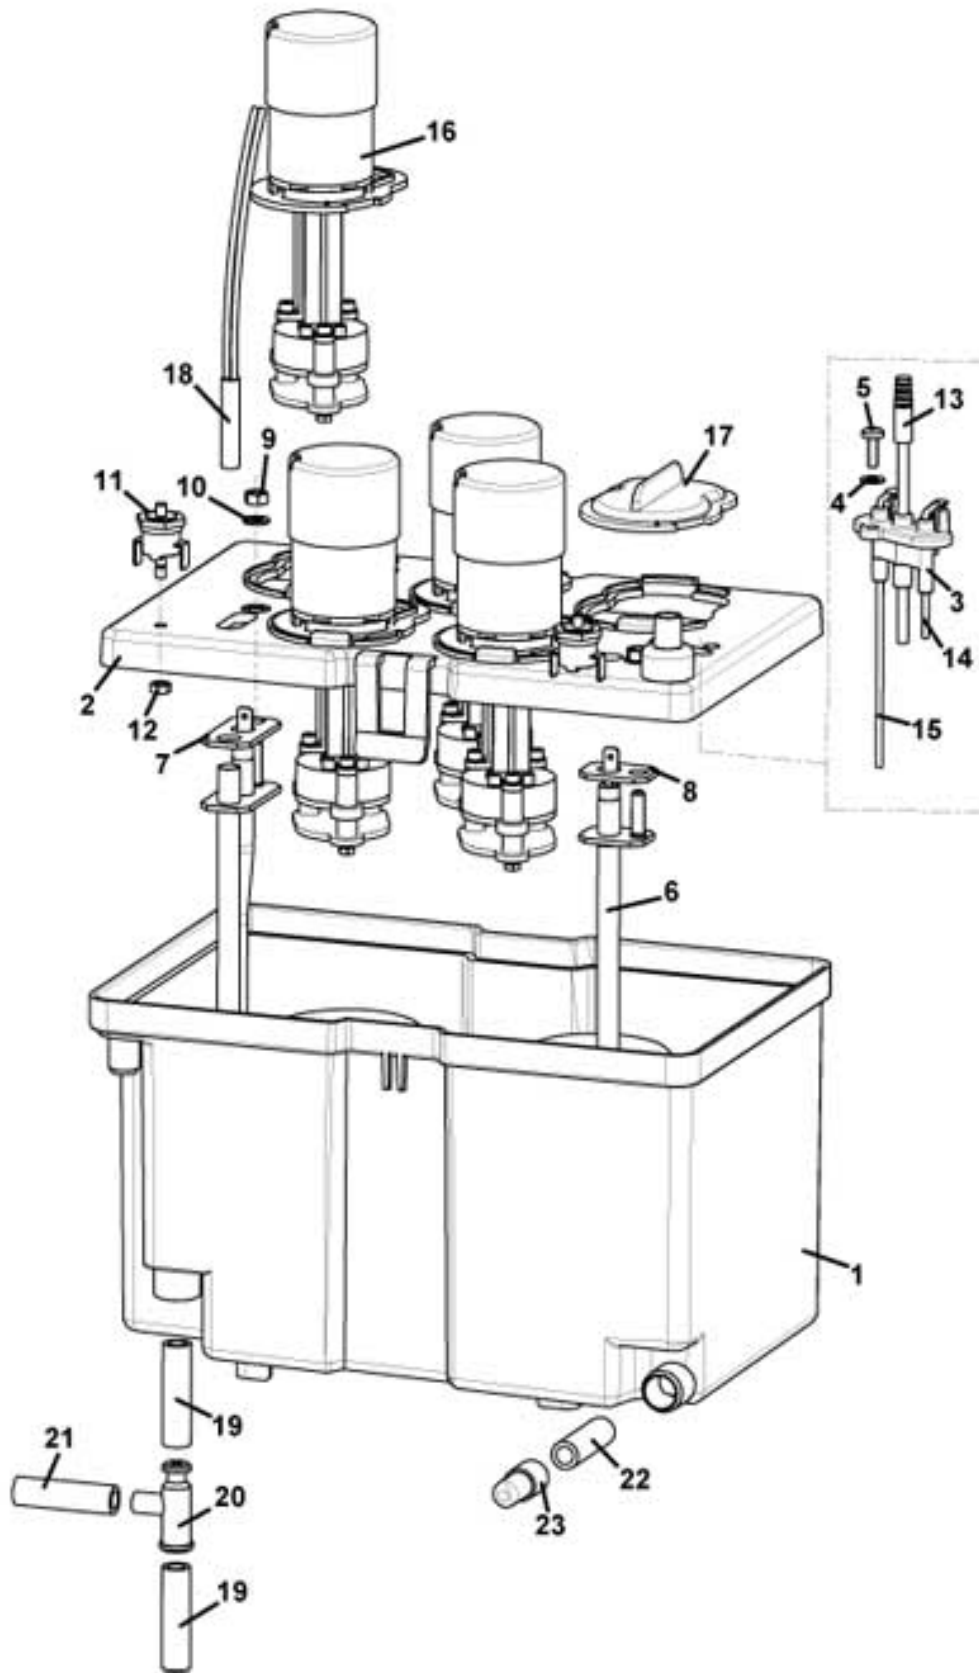

Pos.	Code	Description
1	0600014111	BOILER TANK
2	0600014106	5 PUMPS BOILER COVER
3	0600016059	PROBE SUPPORT
4	VIT0003211	STAINLESS STEEL FLAT WASHER D.4,3 x 9 x 0,8
5	VIT0001005	SCREW T.C.B. M 4 x 12
6	0600014107	1650W HEATING ELEMENT
7	0600014113	5 PUMPS BOILER HEATING ELEMENT GASKET
8	0600014114	5 PUMPS BOILER HEATING ELEMENT GASKET
9	VIT0004804	STAINLESS STEEL NUT M5
10	VIT0003203	STAINLESS STEEL FLAT WASHER D.5.3 x 10 x 1
11	ELE0000965	MANUAL RESET THERMOSTAT 88°C
12	VIT0004816	STAINLESS STEEL NUT M4
13	ELE0000963R	PRIMA SOLUBLE PROBE
14	0600016054	MAX WATER LEVEL PROBE
15	0600016053	MIN. WATER LEVEL PROBE
16	0600016405R	BOILER PUMP
17	0600016422	PUMP COVER
18	ELE0003026CL	121° FUSE ASSEMBLED
19	TSIL07/11T	TRANSPARENT SILICONE PIPE D.7 x 11
20	0600016028	BOILER T
21	TSIL05/08T	TRANSPARENT SILICONE PIPE D.5 x 8
22	TSIL10/14T	TRANSPARENT SILICONE PIPE D.10 x 14
23	650001057	BOILER DISCHARGE PLUG