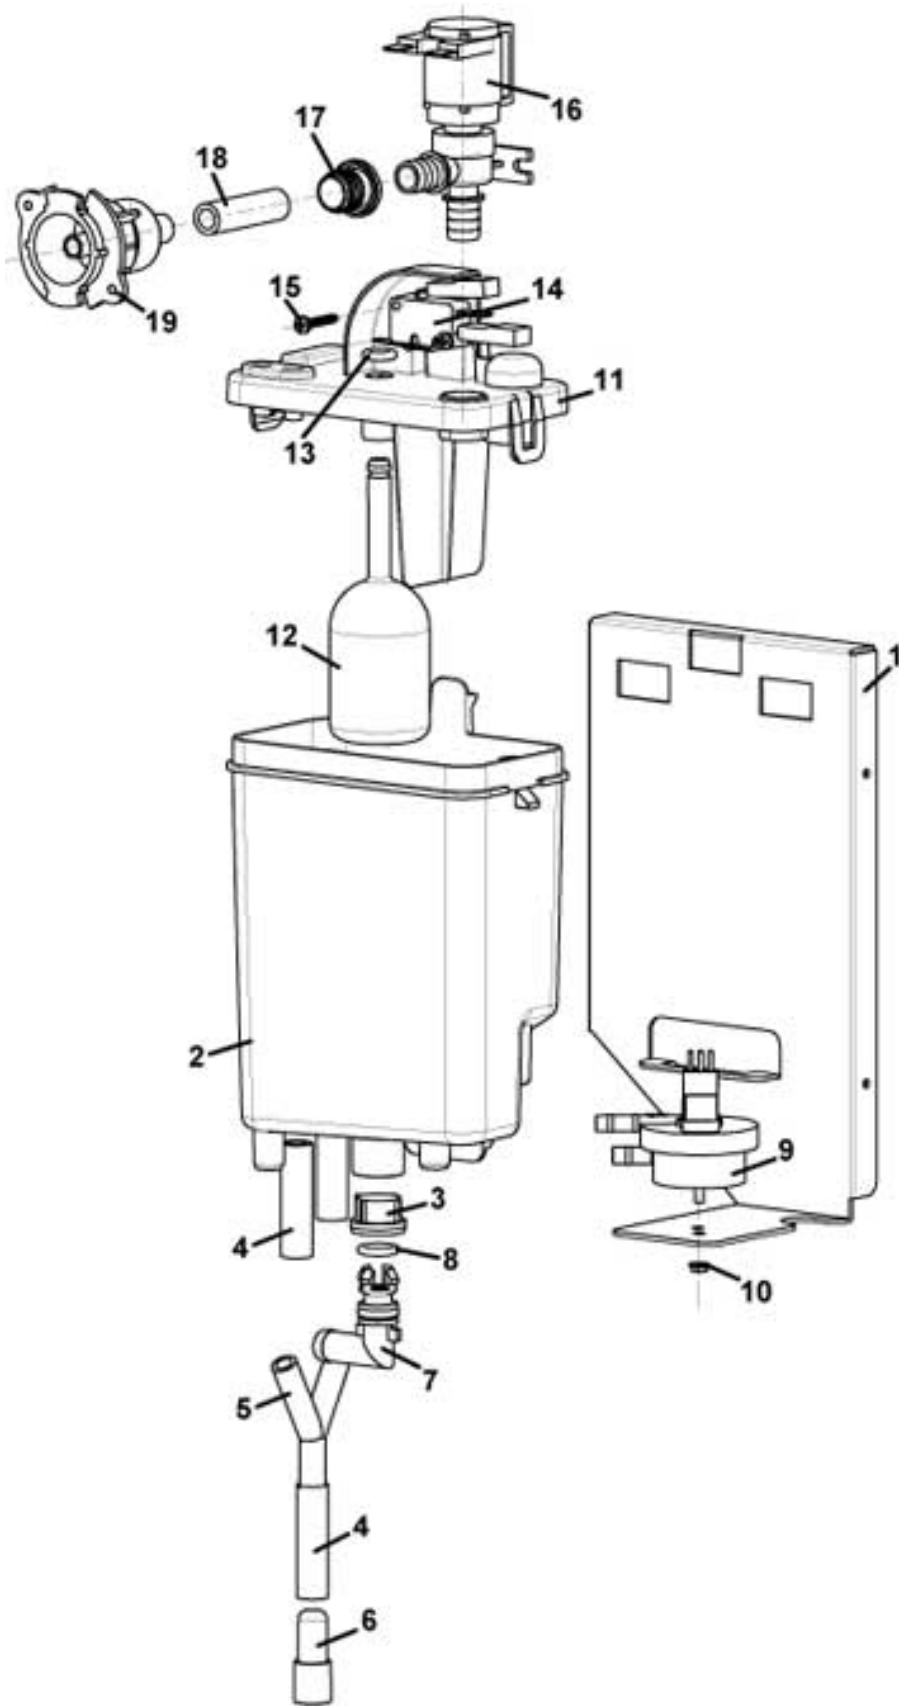

CINO XS GRANDE - WATER INLET PANEL

Pos.	Code	Description
1	0010027244	TANK SUPPORT CAM
2	0800013041	TANK
3	0110020007	D.20 PLASTIC FILTER
4	TSIL07/11T	TRANSPARENT SILICONE PIPE D.7 x 11
5	0100001065	'Y' FITTING
6	650001057	BOILER DISCHARGE PLUG
7	0800009211	ELBOW WITH RAPID CONNECTION
8	GUA0000043	OR 109
9	0110007003	VOLUME COUNTER W/RUBBERHOLDER
10	VIT0004701	M3 FR NUT
11	0800013043	TANK COVER
12	0800013046	FLOATER TANK
13	GUA0000082	SILICONE GASKET D.6 CORD 3
14	ELE0001514	3 A 250 V MICROSWITCH
15	VIT0002013	2.9 x 19 TAPPING TCB SCREW
16	0110001103	EV NC.2VIE S/R 24DC D.7
17	0800013051	VALVE GASKET
18	TSIL06/11T	TRANSPARENT SILICONE PIPE
19	0800012015	FIXED TANK CONNECTION