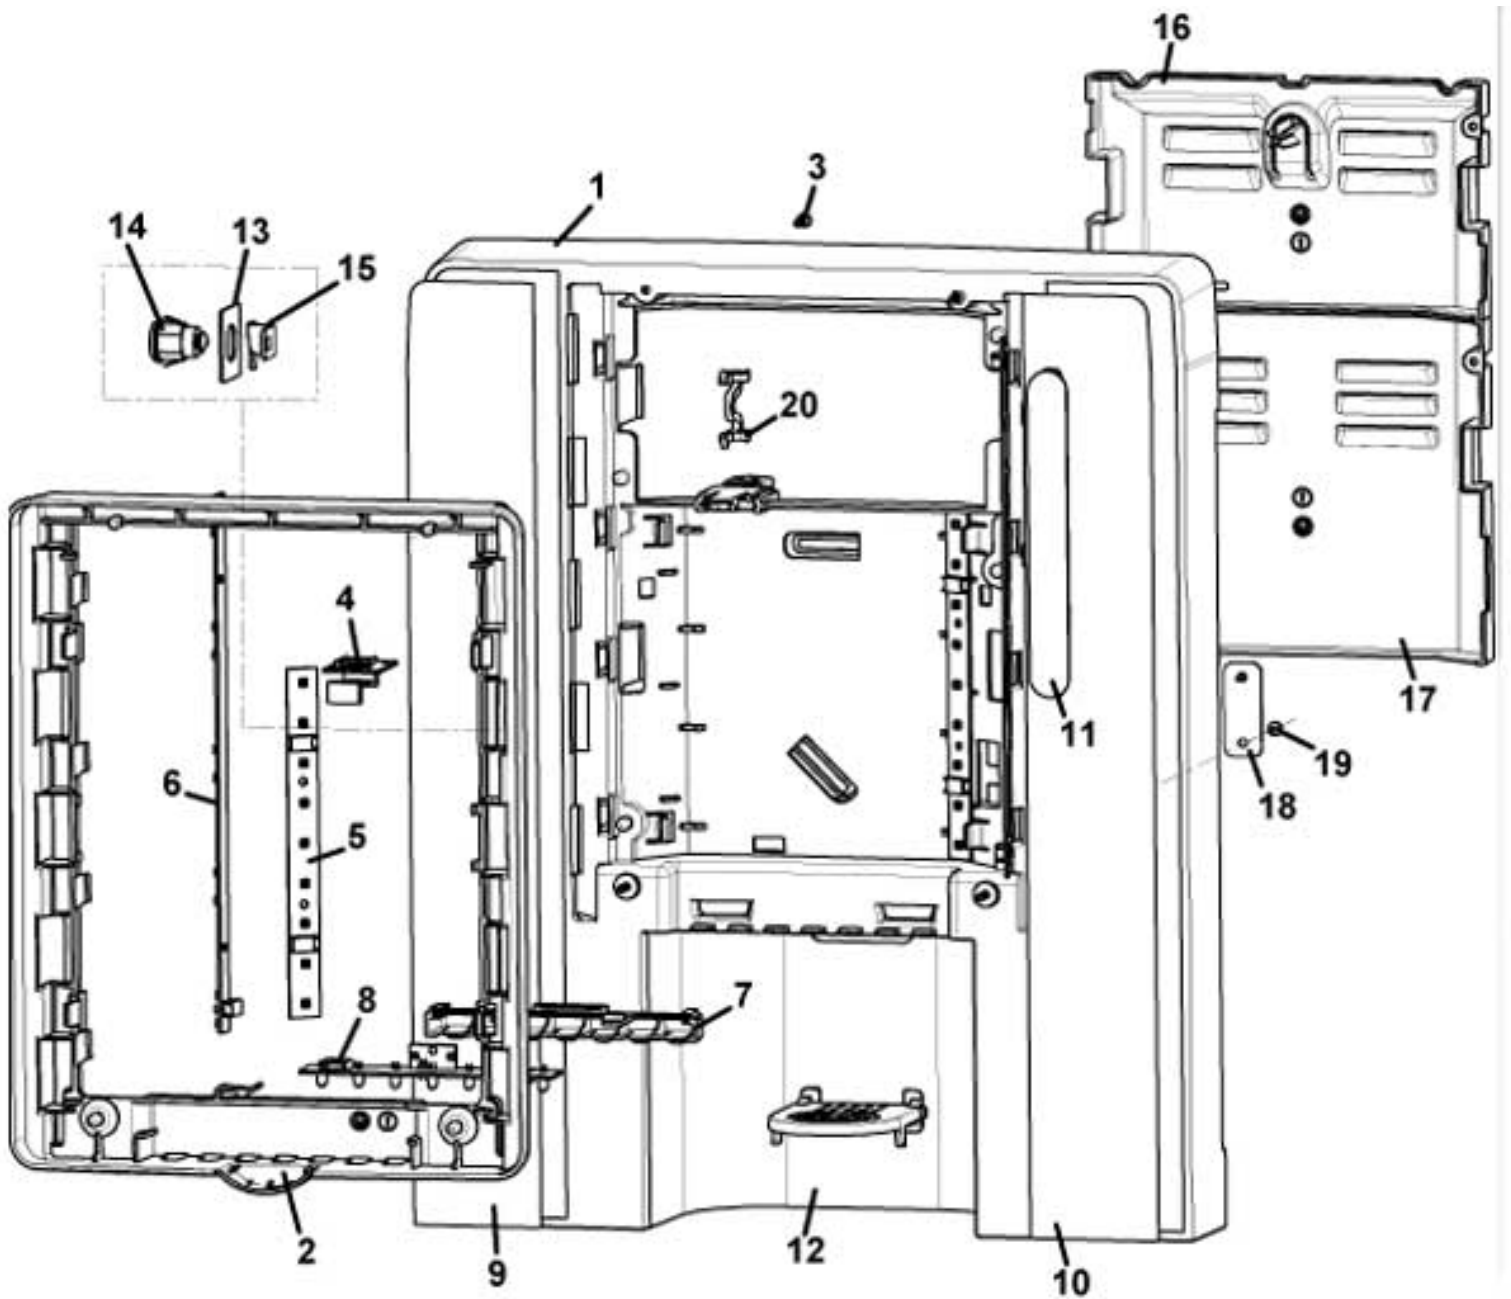

Pos.	Code	Description
1	0020039006	DOOR STRUCTURE
	0020039006CG	DOOR STRUCTURE LIGHT GREY RAL 7035
	0020039006CM	DOOR STRUCTURE MERCEDES GREY RAL 9006
2	0020039007	FRONTAL FRAME
	0020039007CG	FRONTAL FRAME LIGHT GREY RAL 7035
	0020039007CM	FRONTAL FRAME MERCEDES GREY RAL 9006
3	VIT0002466	QUICK-THREAD SCREW 3.5 x 16 CROSS
4	SCH0005860	FLASH BOARD
5	SCH0008160	FRONTAL PANEL LIGHTING BOARD
6	SCH0008120	LATERAL LIGHTING BOARD
7	0020039078	DELIVERY LIGHTING SUPPORT
	0020039078TR	DELIVERY LIGHTING SUPPORT TRASPARENT
8	SCH0008141	LOGO CUP STATION LIGHTING BOARD
9	0020039043	SX LATERAL PANEL
10	0020039048	G13 PREDISPOSITION DX PANEL
11	0020039537	COIN BOX BLOCKING TAB
	0020039537CM	COIN BOX BLOCKING TAB MERCEDES GREY RAL 9006
	0020039537NA	COIN BOX BLOCKING TAB BLACK
12	See table CUPS STOP	
13	0020037014	LOCK PLATE
14	SER0000020	LOCK 154 BOX 5 DT mm 20 RAPID
15	0020037015	LOCK BRACKET
16	0020039075	UPPER DOOR INTERNAL COVER
	0020039075IC	UPPER DOOR INTERNAL COVER ORANGE RAL 2011
17	0020039076	LOWER DOOR INTERNAL COVER
	0020039076NA	LOWER DOOR INTERNAL COVER BLACK
18	0020039551	CABLE FIXING PLATE
	0020039551NA	CABLE FIXING PLATE BLACK
19	VIT0002469	SCREW TC 3.5 x 10 FOR PLASTIC
20	0020039080	FRONTAL GLASS LOCK
	0020039080NA	FRONTAL GLASS LOCK BLACK