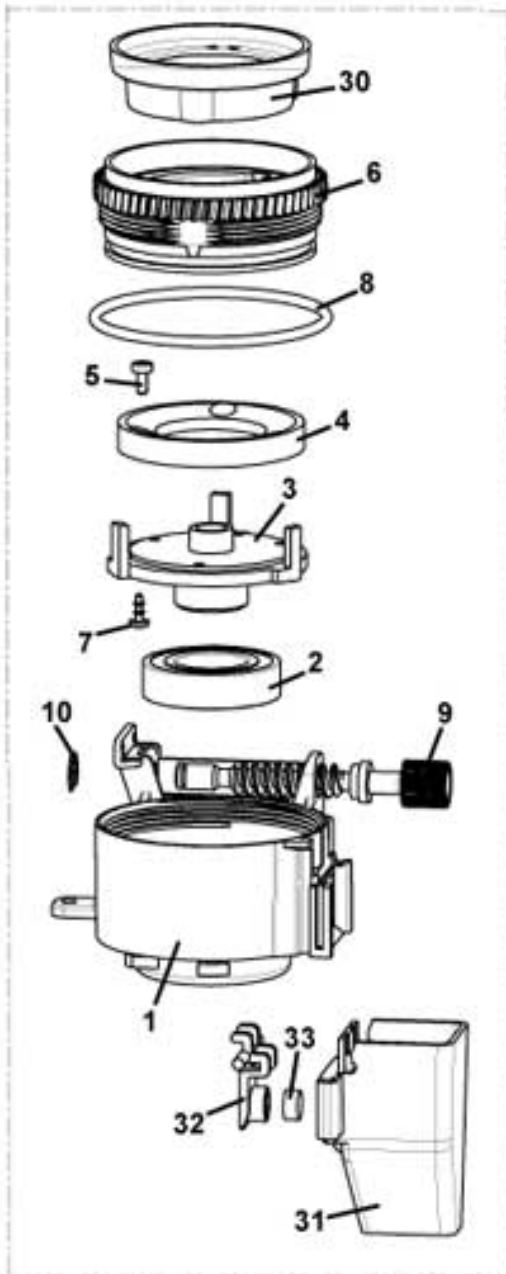

CINO XS GRANDE - VERTICAL MILL GROUPS

Pos.	Code	Description
1	0320001525	MILLS SUPPORT W/REGULATION
	0320001525AH	MILLS SUPPORT W/REGULATION RAL 9003 SIGNAL WHITE
2	VIT0009307	6005-2RS1 BEARING
3	0320001536	WORKED LOWER MILL SUPPORT
4	0090003004	53/S GRINDER COUPLE
5	VIT0000024	M 4x8 TCB SCREW
6	0320001515	REGULATION RING NUT
	0320001515AH	REGULATION RING NUT RAL 9003 SIGNAL WHITE
7	VIT0002015	STAINLESS STEEL SCREW TBC 3.5 x 9.5 INOX
8	GUA0000101	SILICONE 3262 OR
9	0320001514	REGULATION SCREWEW
	0320001514AH	REGULATION SCREWEW RAL 9003 SIGNAL WHITE
10	VIT0006506	D.7 RADIAL STOP RING
11	0320001533	CONTRAST SPRING
12	0320001538	LOWER MILL BODY STOPPER
13	0320001513	UPPER CARTER
	0320001513AH	UPPER CARTER RAL 9003 SIGNAL WHITE
14	0320001521	SENSOR COVER
	0320001521AH	SENSOR COVER RAL 9003 SIGNAL WHITE
15	ELT0030671	MAGNETIC SENSOR
16	VIT0002107	2,9x6,5 TAPPING TSP SCREW
17	0320001512	TRANSMISSION SHAFT
18	VIT0005101	3 x 16 SPIROL PIN
19	0320001524	COVER
	0320001524AH	COVER RAL 9003 SIGNAL WHITE
20	0320001506	LOWER CARTER
	0320001506AH	LOWER CARTER RAL 9003 SIGNAL WHITE
21	VIT0009311	SKF 6002-2RS1 BEARING
22	0320001531	HEXAGONAL SHAFT PLACE PULLEY
	0320001531AH	HEXAGONAL SHAFT PLACE PULLEY RAL 9003 SIGNAL WHITE
23	0320001537	ENGINE PULLEY
24	VIT0007002	M 4 x 6 DOWEL
25	0090006006	TOOTHED BELT
26	0320001522	MOTOR SUPPORT FLANGE
27	VIT0000030	SCREW TCB M4 x 7
28	0090003045	MILL 220 V DC MOTOR CL.F BL
29	0320001519	MILL CONTACT PROTECTION
	0320001519AH	MILL CONTACT PROTECTION RAL 9003 SIGNAL WHITE
30	0320001540	VERTICAL MILL UPPER GASKET
31	0250010290	COFFEE FEEDER
	0250010290IC	COFFEE FEEDER ORANGE RAL 2011
32	0250010292	COUNTERWEIGHT SUPPORT
	0250010292IC	COUNTERWEIGHT SUPPORT ORANGE RAL 2011
33	0250010303	COFFEE CHUTE WEIGHT
100	0320001504CL	XL BREWER VERTICAL MILL WITH BELT FROM POS. 1 TO POS. 29
101	0320001505CL	VERTICAL MILL WITH BELT FROM POS. 1 TO POS. 29 EXCLUDED POS. 15