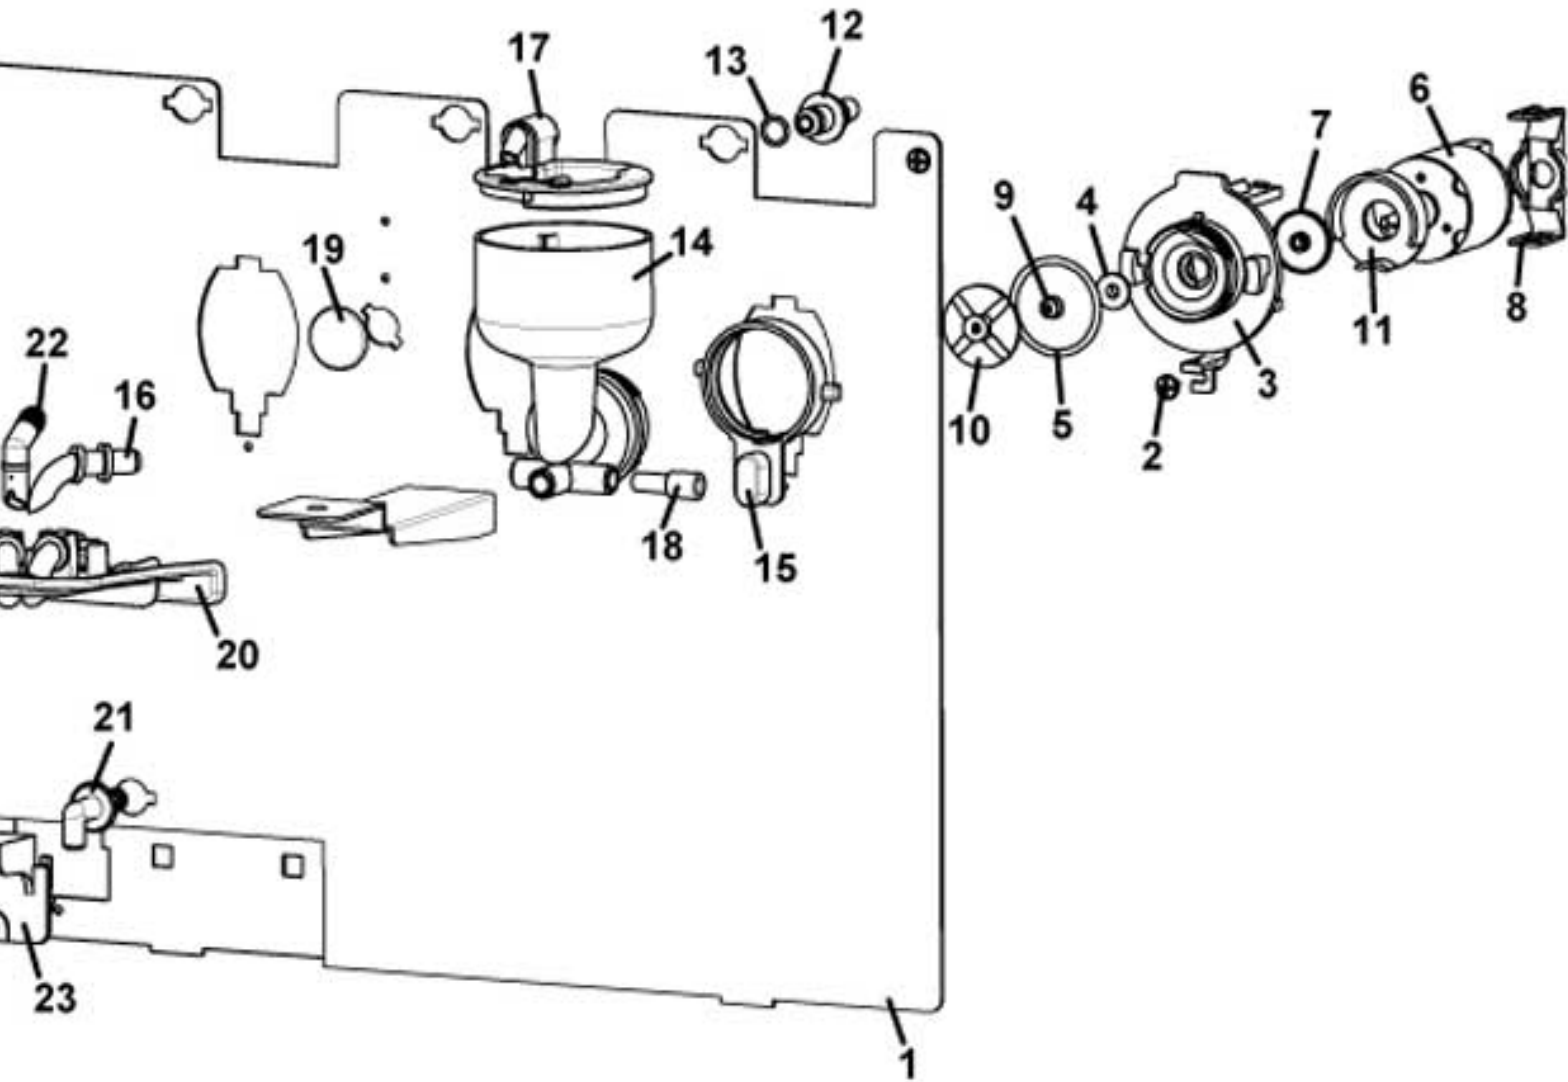

Pos.	Code	Description
1	0080200002	MIXER SUPPORT
	0080200002NA	MIXER SUPPORT BLACK
2	VIT0002401	TAPPING SCREW TCB 3.5 x 9.5
3	0080100005	MIXER BASE
4	0080100015	MIXER BASE BUSH
5	GUA0000084	OR 3131
6	0090003023	24 V DC MIXER MOTOR SHAFT D.4
7	0080100024	DRIP TRAP FAN
8	0080100009	MOTOR HOUSING CONNECTION
	0080100009IC	MOTOR HOUSING CONNECTION ORANGE RAL 2011
9	0080100014	MIXER SHAFT GASKET D.4
10	0080100011	SMALL FAN MIXER SHAFT D.4
	0080100011PL	SMALL FAN MIXER SHAFT D.4 OVERSEAS BLUE RAL 5002
11	0080100023	MIXER COVER
	0080100023IC	MIXER COVER ORANGE RAL 2011
12	0080100043	SHORT MIXER INSERT
13	GUA0000085	SILICONE OR 106
14	0080100041	MIXER BODY NO INLET
	0080100041PL	MIXER BODY NO INLET OVERSEAS BLUE RAL 5002
15	0080100006	STOPPER RING
	0080100006IC	STOPPER RING ORANGE RAL 2011
16	0010020052	INGREDIENT PIPE
17	0080100042	MIXER TRAP WITH INLET
	0080100042PL	MIXER TRAP WITH INLET OVERSEAS BLUE RAL 5002
18	0080100095	COFFEE OUTLET REDUCTION D.4
19	0080100035	PLUG FOR CONNECTION SEAT
	0080100035NA	PLUG FOR CONNECTION SEAT BLACK
20	0020039529	PRODUCT PIPES SUPPORT
	0020039529NA	PRODUCT PIPES SUPPORT BLACK
21	0080100084	90° CONNECTION
22	0020039533	D.6 30° DELIVERY TUBE
23	0010020836CL	TRAY CONTACTS SUPPORT ASSEMBLY
24	VIT0002009	TAPPING SCREW T.C.B. 3,5 x 6,5