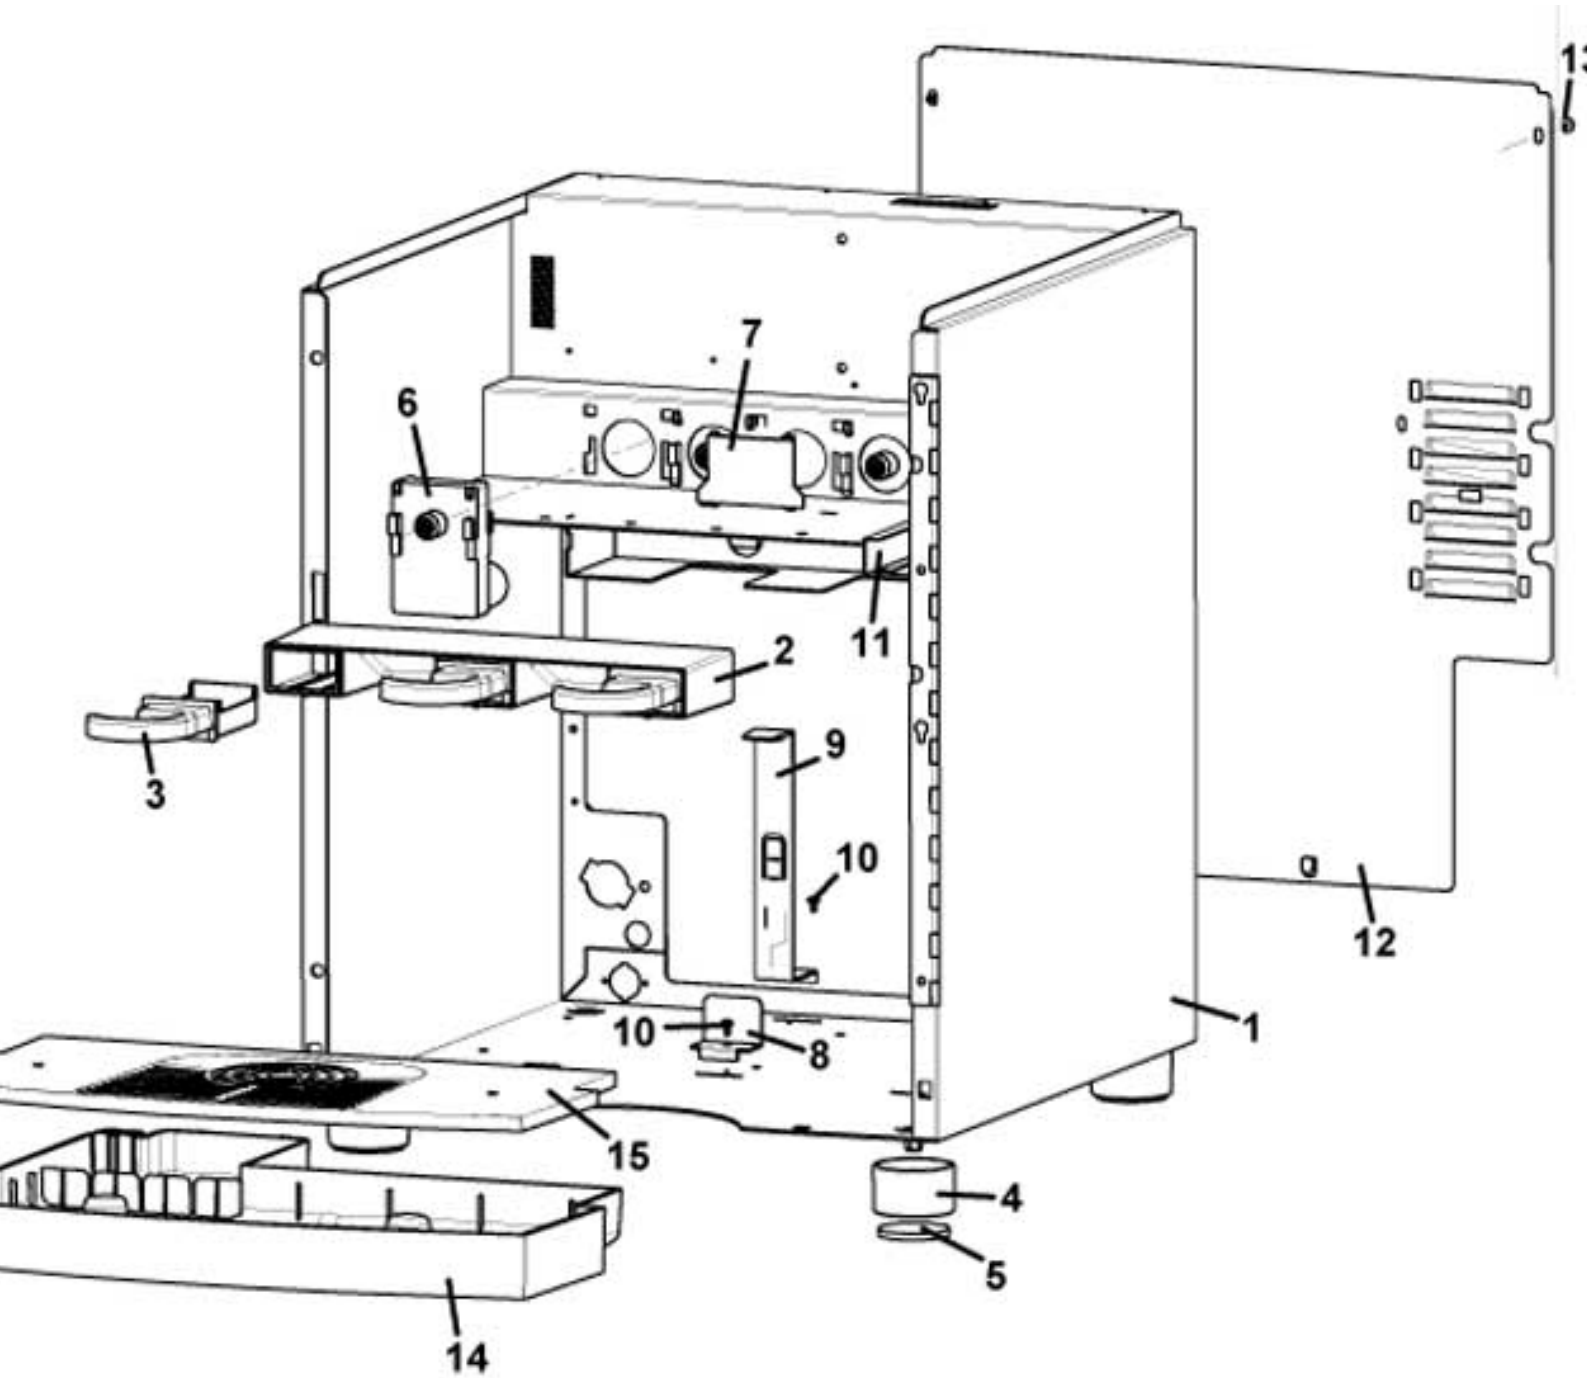

rheavendors 

vending machine

[CINO XS GRANDE]

spare parts manual

Pos.	Code	Description
1	0010024105	S/B CABINET STRUCTURE
	0010024105DE	S/B CABINET STRUCTURE REMBRANT SILVER GREY
	0010024105NA	S/B CABINET STRUCTURE BLACK
2	0010027036	EXHAUST DRAWER TRIPLE
3	0010027022	EXTERNAL EXHAUST DRAWER
4	0010024111	ADJUSTABLE FEET
	0010024111NA	ADJUSTABLE FEET BLACK
	0010024111XC	ADJUSTABLE FEET CHROMATE
5	0010024112	ANTI-SLIP RUBBER D. 43,5X4
6	0090002113	MR NCJM2480-X 24VDC
7	0010020029	GEAR MOTOR MASK
	0010020029NA	GEAR MOTOR MASK BLACK
8	0010020719	BOILER FIXING PLATE
9	0600014117	BOILER SECURING PLATE
10	VIT0002009	TAPPING SCREW T.C.B. 3,5 x 6,5
11	0010021217	WIREWAY CABLES
12	0010024028	BACK COVER
	0010024028DE	BACK COVER REMBRANT SILVER GREY
	0010024028NA	BACK COVER BLACK
13	VIT0002401	TAPPING SCREW TCB 3.5 x 9.5
14	0020039036CL	WATER TRAY + CONTACTS
15	0020039035	WATER COLLECTION TRAY GRATE
	0020039035CG	WATER COLLECTION TRAY GRATE LIGHT GREY RAL 7035
	0020039035CM	WATER COLLECTION TRAY GRATE MERCEDES GREY RAL 9006

Pos.	Code	Description
1	0010024135	C/B CABINET STRUCTURE
	0010024135NA	C/B CABINET STRUCTURE BLACK
2	0010027037	EXHAUST DRAWER DOUBLE
3	0010027022	EXTERNAL EXHAUST DRAWER
4	0010024111	ADJUSTABLE FEET
	0010024111NA	ADJUSTABLE FEET BLACK
	0010024111XC	ADJUSTABLE FEET CHROMATE
5	0010024112	ANTI-SLIP RUBBER D. 43,5X4
6	0090002113	MR NCJM2480-X 24VDC
7	0010020029	GEAR MOTOR MASK
	0010020029NA	GEAR MOTOR MASK BLACK
8	0010024027	GROUNDS CONTAINER
9	0020039036CL	WATER TRAY + CONTACTS
10	0020039035	WATER COLLECTION TRAY GRATE
	0020039035CG	WATER COLLECTION TRAY GRATE LIGHT GREY RAL 7035
	0020039035CM	WATER COLLECTION TRAY GRATE MERCEDES GREY RAL 9006
11	0010024028	BACK COVER
	0010024028DE	BACK COVER REMBRANT SILVER GREY
	0010024028NA	BACK COVER BLACK
12	VIT0002401	TAPPING SCREW TCB 3.5 x 9.5
13	0010027217	WIRING RACEWAY