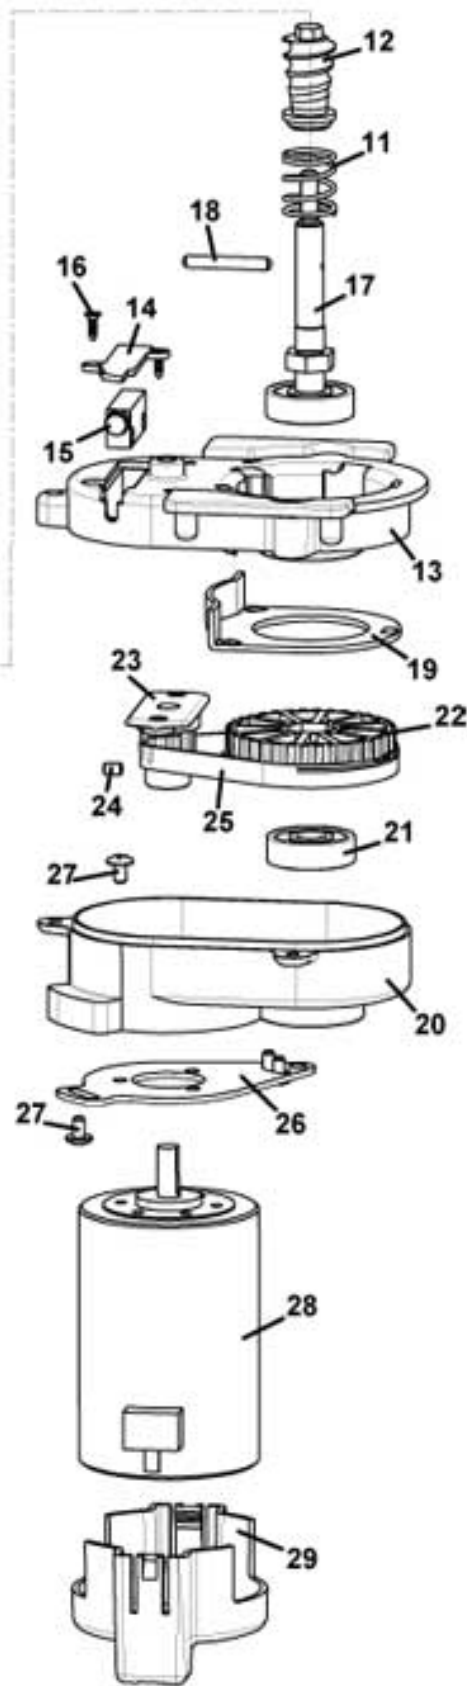

CINO XS GRANDE - VERTICAL MILL GROUPS

Pos.	Code	Description
1	0320001525	MILLS SUPPORT W/REGULATION
	0320001525AH	MILLS SUPPORT W/REGULATION RAL 9003 SIGNAL WHITE
2	VIT0009307	6005-2RS1 BEARING
3	0320001536	WORKED LOWER MILL SUPPORT
4	0090003004	53/S GRINDER COUPLE
5	VIT0000024	M 4x8 TCB SCREW
6	0320001515	REGULATION RING NUT
	0320001515AH	REGULATION RING NUT RAL 9003 SIGNAL WHITE
7	VIT0002015	STAINLESS STEEL SCREW TBC 3.5 x 9.5 INOX
8	GUA0000101	SILICONE 3262 OR
9	0320001514	REGULATION SCREWEW
	0320001514AH	REGULATION SCREWEW RAL 9003 SIGNAL WHITE
10	VIT0006506	D.7 RADIAL STOP RING
11	0320001533	CONTRAST SPRING
12	0320001538	LOWER MILL BODY STOPPER
13	0320001513	UPPER CARTER
	0320001513AH	UPPER CARTER RAL 9003 SIGNAL WHITE
14	0320001521	SENSOR COVER
	0320001521AH	SENSOR COVER RAL 9003 SIGNAL WHITE
15	ELT0030671	MAGNETIC SENSOR
16	VIT0002107	2,9x6,5 TAPPING TSP SCREW
17	0320001512	TRANSMISSION SHAFT
18	VIT0005101	3 x 16 SPIROL PIN
19	0320001524	COVER
	0320001524AH	COVER RAL 9003 SIGNAL WHITE
20	0320001506	LOWER CARTER
	0320001506AH	LOWER CARTER RAL 9003 SIGNAL WHITE
21	VIT0009311	SKF 6002-2RS1 BEARING
22	0320001531	HEXAGONAL SHAFT PLACE PULLEY
	0320001531AH	HEXAGONAL SHAFT PLACE PULLEY RAL 9003 SIGNAL WHITE
23	0320001537	ENGINE PULLEY
24	VIT0007002	M 4 x 6 DOWEL
25	0090006006	TOOTHED BELT
26	0320001522	MOTOR SUPPORT FLANGE
27	VIT0000030	SCREW TCB M4 x 7
28	0090003045	MILL 220 V DC MOTOR CL.F BL
29	0320001519	MILL CONTACT PROTECTION
	0320001519AH	MILL CONTACT PROTECTION RAL 9003 SIGNAL WHITE
30	0320001540	VERTICAL MILL UPPER GASKET
31	0250010290	COFFEE FEEDER
	0250010290IC	COFFEE FEEDER ORANGE RAL 2011
32	0250010292	COUNTERWEIGHT SUPPORT
	0250010292IC	COUNTERWEIGHT SUPPORT ORANGE RAL 2011
33	0250010303	COFFEE CHUTE WEIGHT
100	0320001504CL	XL BREWER VERTICAL MILL WITH BELT FROM POS. 1 TO POS. 29
101	0320001505CL	VERTICAL MILL WITH BELT FROM POS. 1 TO POS. 29 EXCLUDED POS. 15