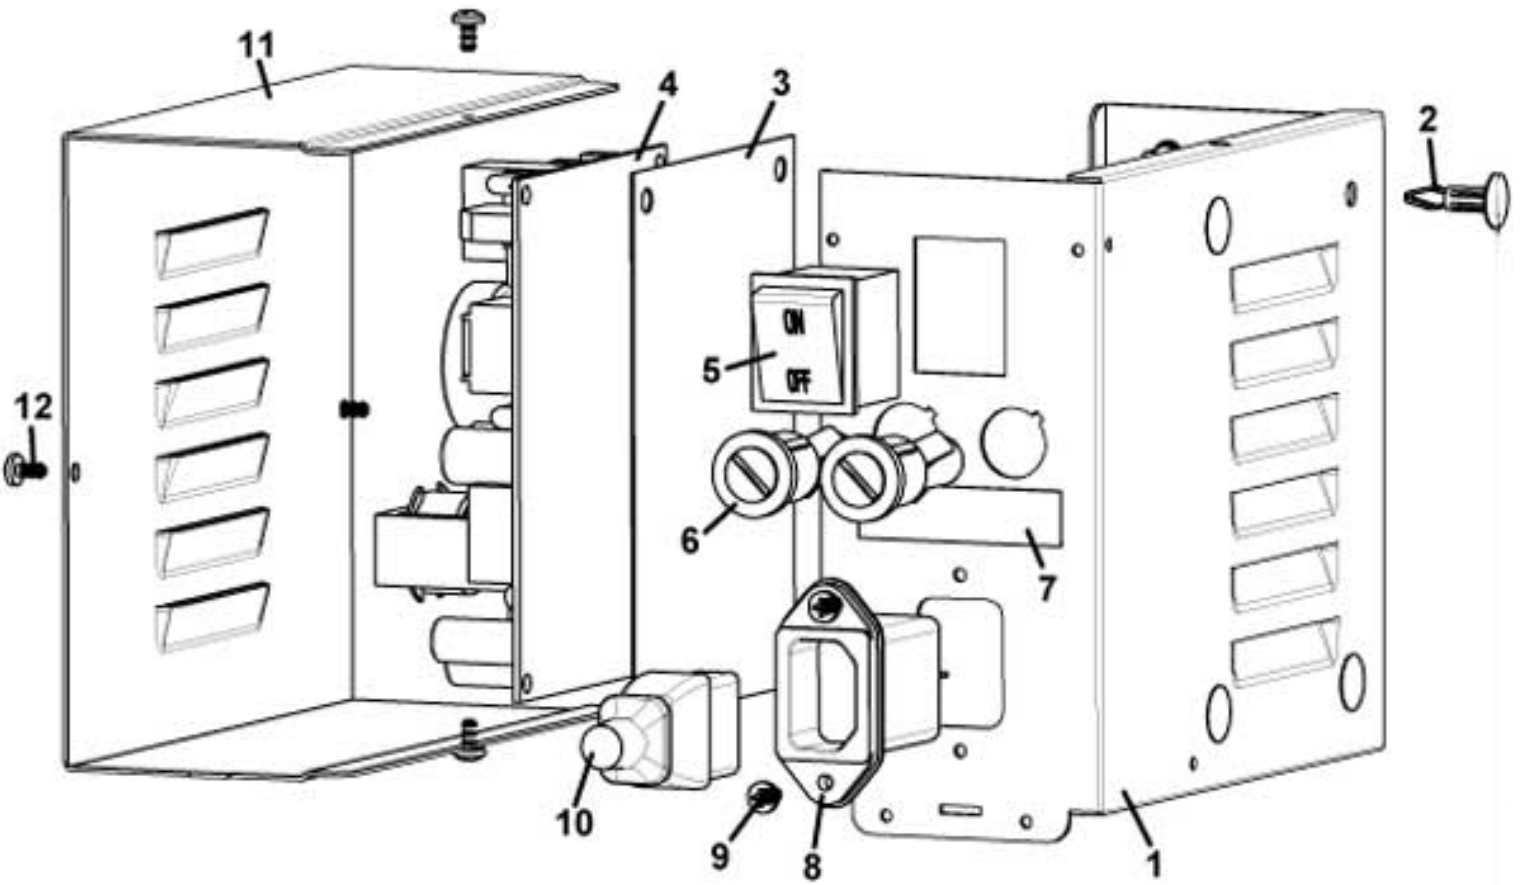

CINO XS GRANDE - SWITCHING CABINET

Pos.	Code	Description
1	0130013012	SWITHING RIGHT CABINET
2	ELE0062013	BOARD SUPPORT
3	0130013014	SWITCHING BOARD PROTECTION
4	SCH0007620	SWITCH. HEATING 220V U24V-5V
5	ELE0002014	15A 250V ON/OFF UL/CSA BIPOLAR SWITCH
6	ELE0003507CL	FUSES HOLDER + FUSES
7	1010100124	FUSE LABEL 12A (2 FUS.)
8	ELE0002315	FILTER SOCKET 115/250V 10A
9	VIT0002009	TAPPING SCREW T.C.B. 3,5 x 6,5
10	ELE0055008	POWER LEAD 3 x 1 SOCKET AND SCHUKO PLUG
11	0130013013	SWITHING LEFT CABINET
12	VIT0002002	3.5 x 6.5 TCB SCREW