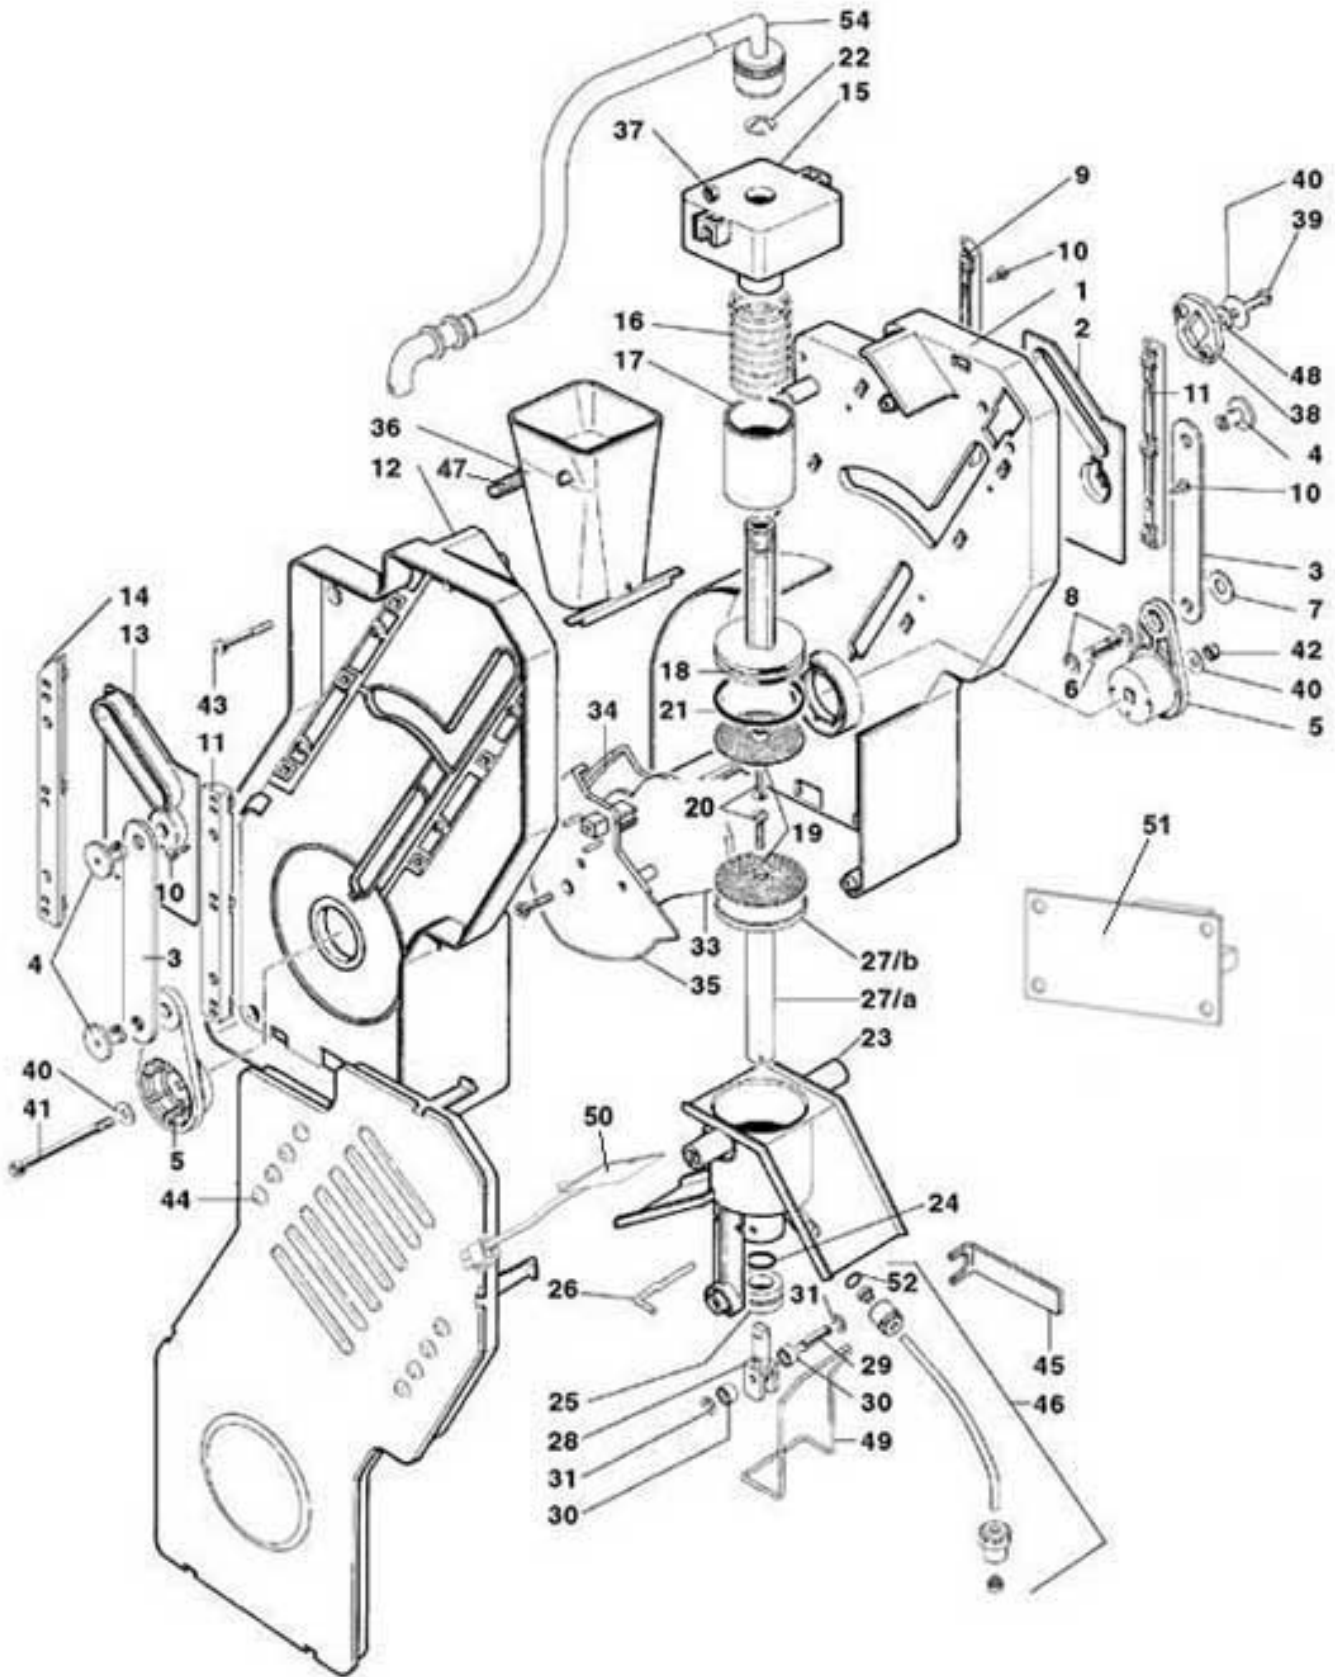

CINO XS GRANDE - HEATED MICRO COFFEE GROUP

Pos.	Code	Description
1	0250008005	R.H. FRAME It's part of kit 0250008005R
2	0250008084	R.H. INFUSION CHAMBER CAM
3	0250008009	CONNECTING ROD
4	0250008028	PIN FOR CONNECTING ROD
5	0250008011	R.H. CRANK
6	0250008014	MOTOR CRANK PIN
7	0250008042	ANTIVIBRATION WASHER
8	VIT0006515	D.5 RADIAL STOP RING
9	0250008031	R.H. REAR GUIDE
10	VIT0002026	3.5x 6.5 STAINLESS STEEL TAPPING TCB SCREW
11	0250008033	FRONT GUIDE
12	0250008006	L.H. FRAME It's part of kit 0250008005R
13	0250008085	L.H. INFUSION CHAMBER CAM
14	0250008032	L.H. REAR GUIDE
15	0250008086	UPPER FILTER SUPPORT
16	0250008024	UPPER FILTER SPRING
17	0250008087	SPRING COVER PIPE
18	0250008026	D.36 UPPER FILTER
19	0250008019	FILTER
20	VIT0000121	M 3x8 TSP SCREW
21	GUA0000080	SILICONE 4112 OR
22	VIT0006513	D.8 STAINLESS STEEL INSIDE SEEGER
23	0250008215R	INFUSION CHAMBER WITH GROUNDS CHUTE
24	GUA0000065	SILICONE OR 112
25	0250008053	LOWER INLET CUP BUSH
26	0250008029	GLASS BUSH PIN
27/a	0250008108	FILTER SUPPORT SHFT It's part of kit 0250008108R
27/b	0250008122	LOWER FILTER
28	0250008226	ROLL SUPPORT
29	0250008021	ROLL SHAFT
30	0250008022	ROLL SHAFT
31	VIT0006516	D.3.2 RADIAL STOP RING
33	0250008083	FILTER EJECTION CAM
34	0250008016	R.H. FILTER RECOVERY CAM
35	0250008017	L.H. FILTER RECOVERY CAM
36	0250008036	COFFEE CONE
37	VIT0004803	STAINLESS STEEL NUT M4
38	0250008035	SETTING PLATE
39	VIT0000032	M 4x8 INOX TCB SCREW
40	VIT0003309	4.3x16x1.5 STAINLESS STEEL FLAT WASHER
41	VIT0005523	4x60 STAINLESS STEEL TCEI SCREW
42	VIT0004810	M 4 SELFLOCKING NUT
43	VIT0002461	SCREW TCCCRT 4,2 x 26
44	0250008039	L.H. FRAME COVER
	0250008039CM	L.H. FRAME COVER MERCEDES GREY RAL 9006
	0250008039IC	L.H. FRAME COVER ORANGE RAL 2011
45	0250008048	KEY FOR NUT
46	0250008110CL	WATER INLET PIPER ASSEMBLY
47	0250008119	SPRING
48	VIT0003451	GROWER SPRING WASHER
50	0250008213R	COMPLETE HEATING ELEMENT
51	SCH0006880	HEATING ELEMENT POWER BOARD
52	GUA0000061	2010 VITON OR
54	0250008070CL	COFFEE OUTLET PIPE ASSEMBLY
100	0250008220R	HEATED MICRO COFFEE GROUP D.36
101	0250008227R	ASSEMBLED LOWER FILTER ROLL SUPPORT (POS. 28-29-30-31)