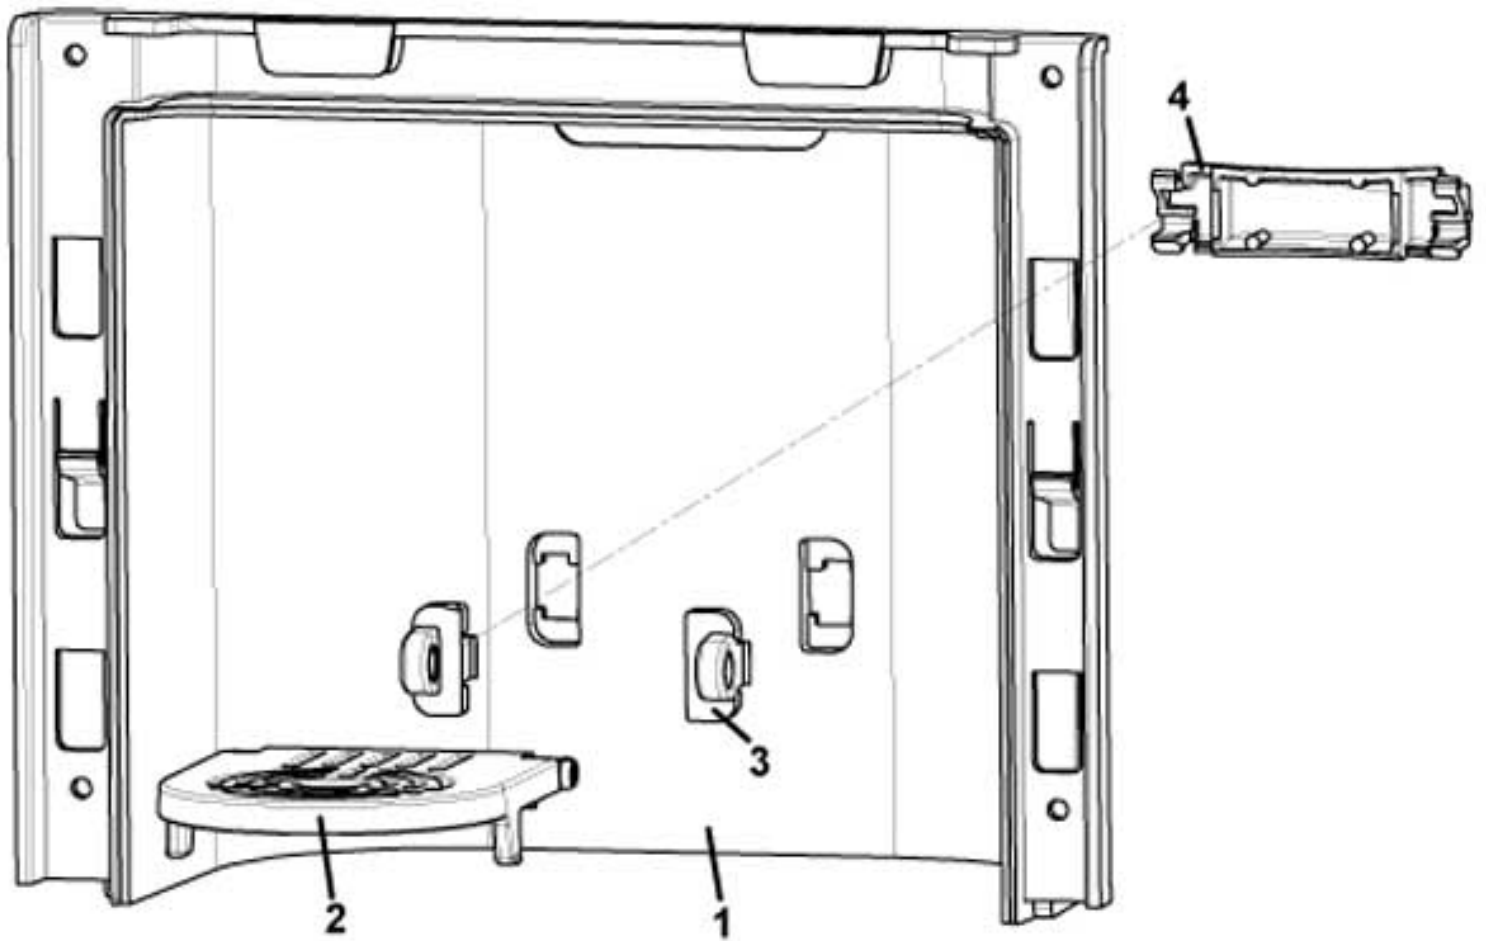

Pos.	Code	Description
1	0020039006	DOOR STRUCTURE
	0020039006CG	DOOR STRUCTURE LIGHT GREY RAL 7035
	0020039006CM	DOOR STRUCTURE MERCEDES GREY RAL 9006
2	0020039007	FRONTAL FRAME
	0020039007CG	FRONTAL FRAME LIGHT GREY RAL 7035
	0020039007CM	FRONTAL FRAME MERCEDES GREY RAL 9006
3	VIT0002466	QUICK-THREAD SCREW 3.5 x 16 CROSS
4	SCH0005860	FLASH BOARD
5	SCH0008160	FRONTAL PANEL LIGHTING BOARD
6	SCH0008120	LATERAL LIGHTING BOARD
7	0020039078	DELIVERY LIGHTING SUPPORT
	0020039078TR	DELIVERY LIGHTING SUPPORT TRASPARENT
8	SCH0008141	LOGO CUP STATION LIGHTING BOARD
9	0020039043	SX LATERAL PANEL
10	0020039048	G13 PREDISPOSITION DX PANEL
11	0020039537	COIN BOX BLOCKING TAB
	0020039537CM	COIN BOX BLOCKING TAB MERCEDES GREY RAL 9006
	0020039537NA	COIN BOX BLOCKING TAB BLACK
12	See table CUPS STOP	
13	0020037014	LOCK PLATE
14	SER0000020	LOCK 154 BOX 5 DT mm 20 RAPID
15	0020037015	LOCK BRACKET
16	0020039075	UPPER DOOR INTERNAL COVER
	0020039075IC	UPPER DOOR INTERNAL COVER ORANGE RAL 2011
17	0020039076	LOWER DOOR INTERNAL COVER
	0020039076NA	LOWER DOOR INTERNAL COVER BLACK
18	0020039551	CABLE FIXING PLATE
	0020039551NA	CABLE FIXING PLATE BLACK
19	VIT0002469	SCREW TC 3.5 x 10 FOR PLASTIC
20	0020039080	FRONTAL GLASS LOCK
	0020039080NA	FRONTAL GLASS LOCK BLACK