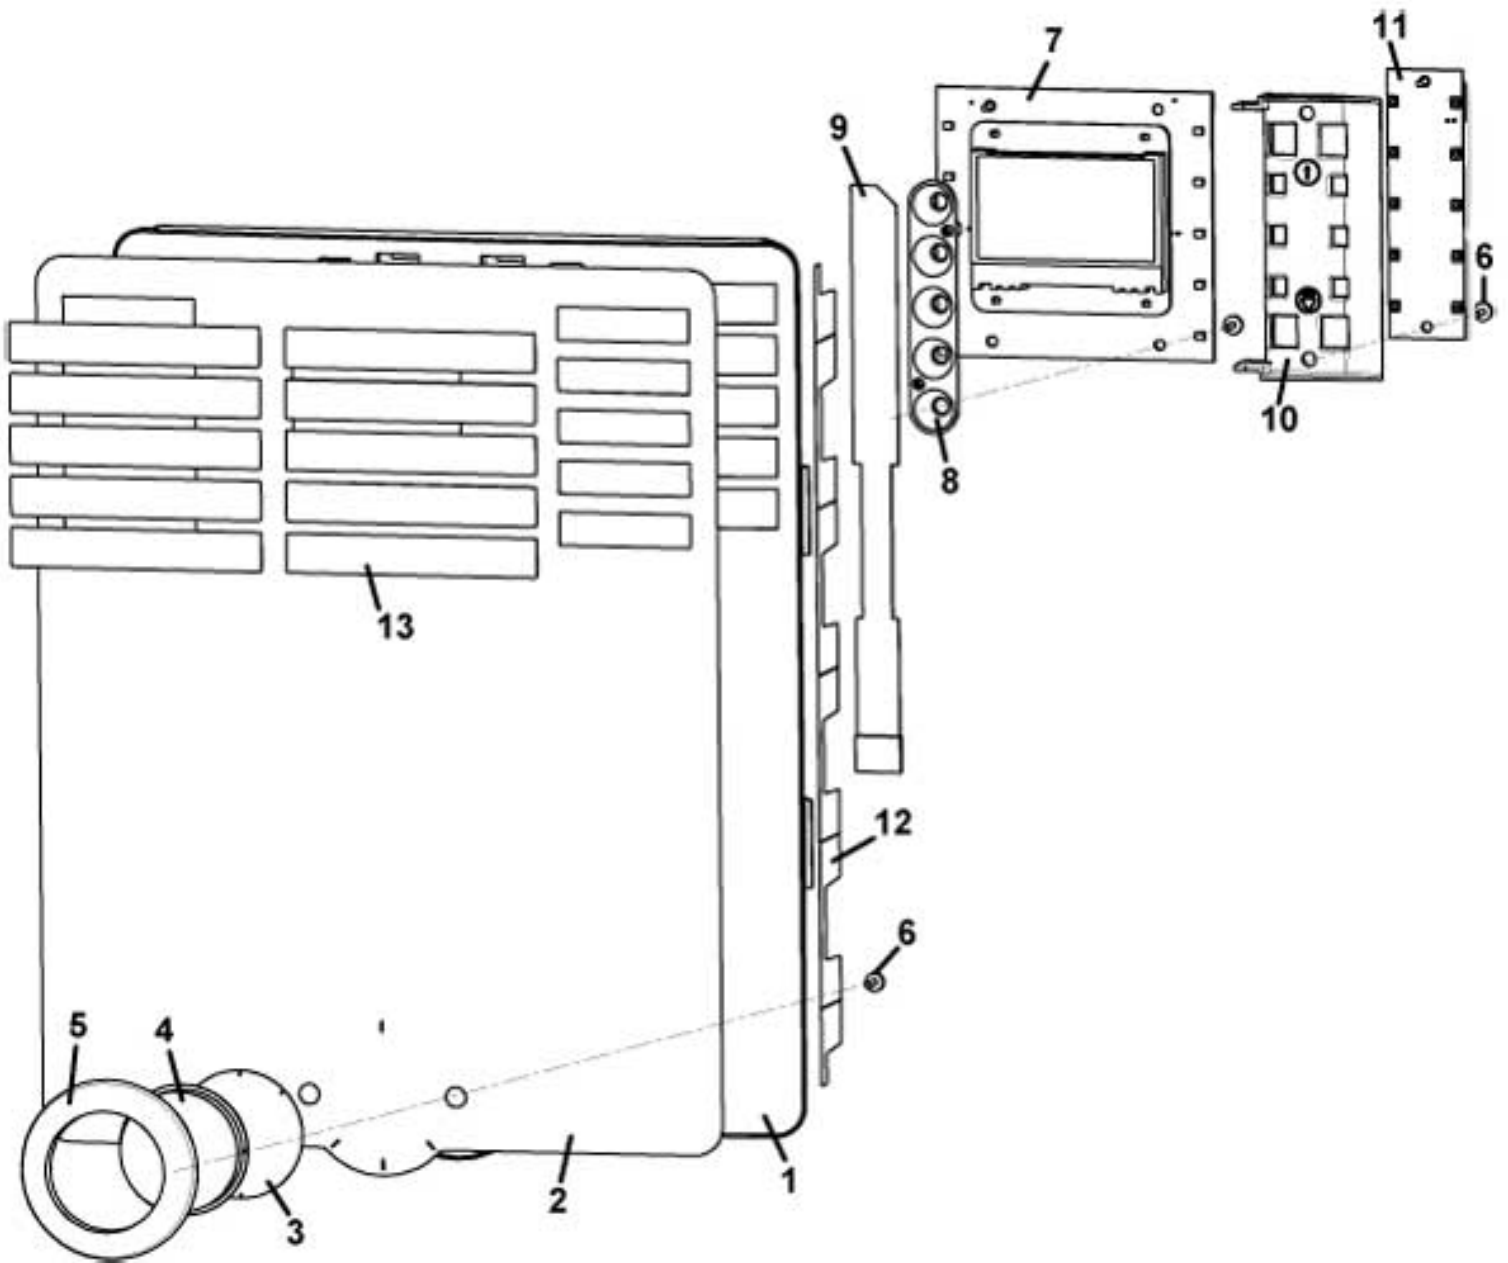

Pos.	Code	Description
1	0020039008	FRONTAL PANEL GLASS
	0020039008TR	FRONTAL PANEL GLASS TRASPARENT
2		
3	0020039090	ADHESIVE LOGO
4	0020039085	DOOR GLASS LOGO
	0020039085TR	DOOR GLASS LOGO TRASPARENT
5	0020039084	DOOR LOGO FRAME
	0020039084NA	DOOR LOGO FRAME BLACK
	0020039084XC	DOOR LOGO FRAME CHROMATE
6	VIT0002469	SCREW TC 3.5 x 10 FOR PLASTIC
7	SCH0008240CL	3 COLOURS 128X64 DISPLAY ASSEMBLED
8	0020039079	BUTTONS LIGHT GUIDE
	0020039079NA	BUTTONS LIGHT GUIDE BLACK
9	0020035640	5 BUTTONS KEYBOARD
10	0020039086	SELECTION LABELS LIGHT GUIDE
	0020039086NA	SELECTION LABELS LIGHT GUIDE BLACK
11	SCH0008220	SELECTION LABELS LIGHTING BOARD
12	0020039015	BLUE LATERL FILTER LED
	0020039015ID	BLUE LATERL FILTER LED ORANGE
	0020039015PM	BLUE LATERL FILTER LED BLUE
13