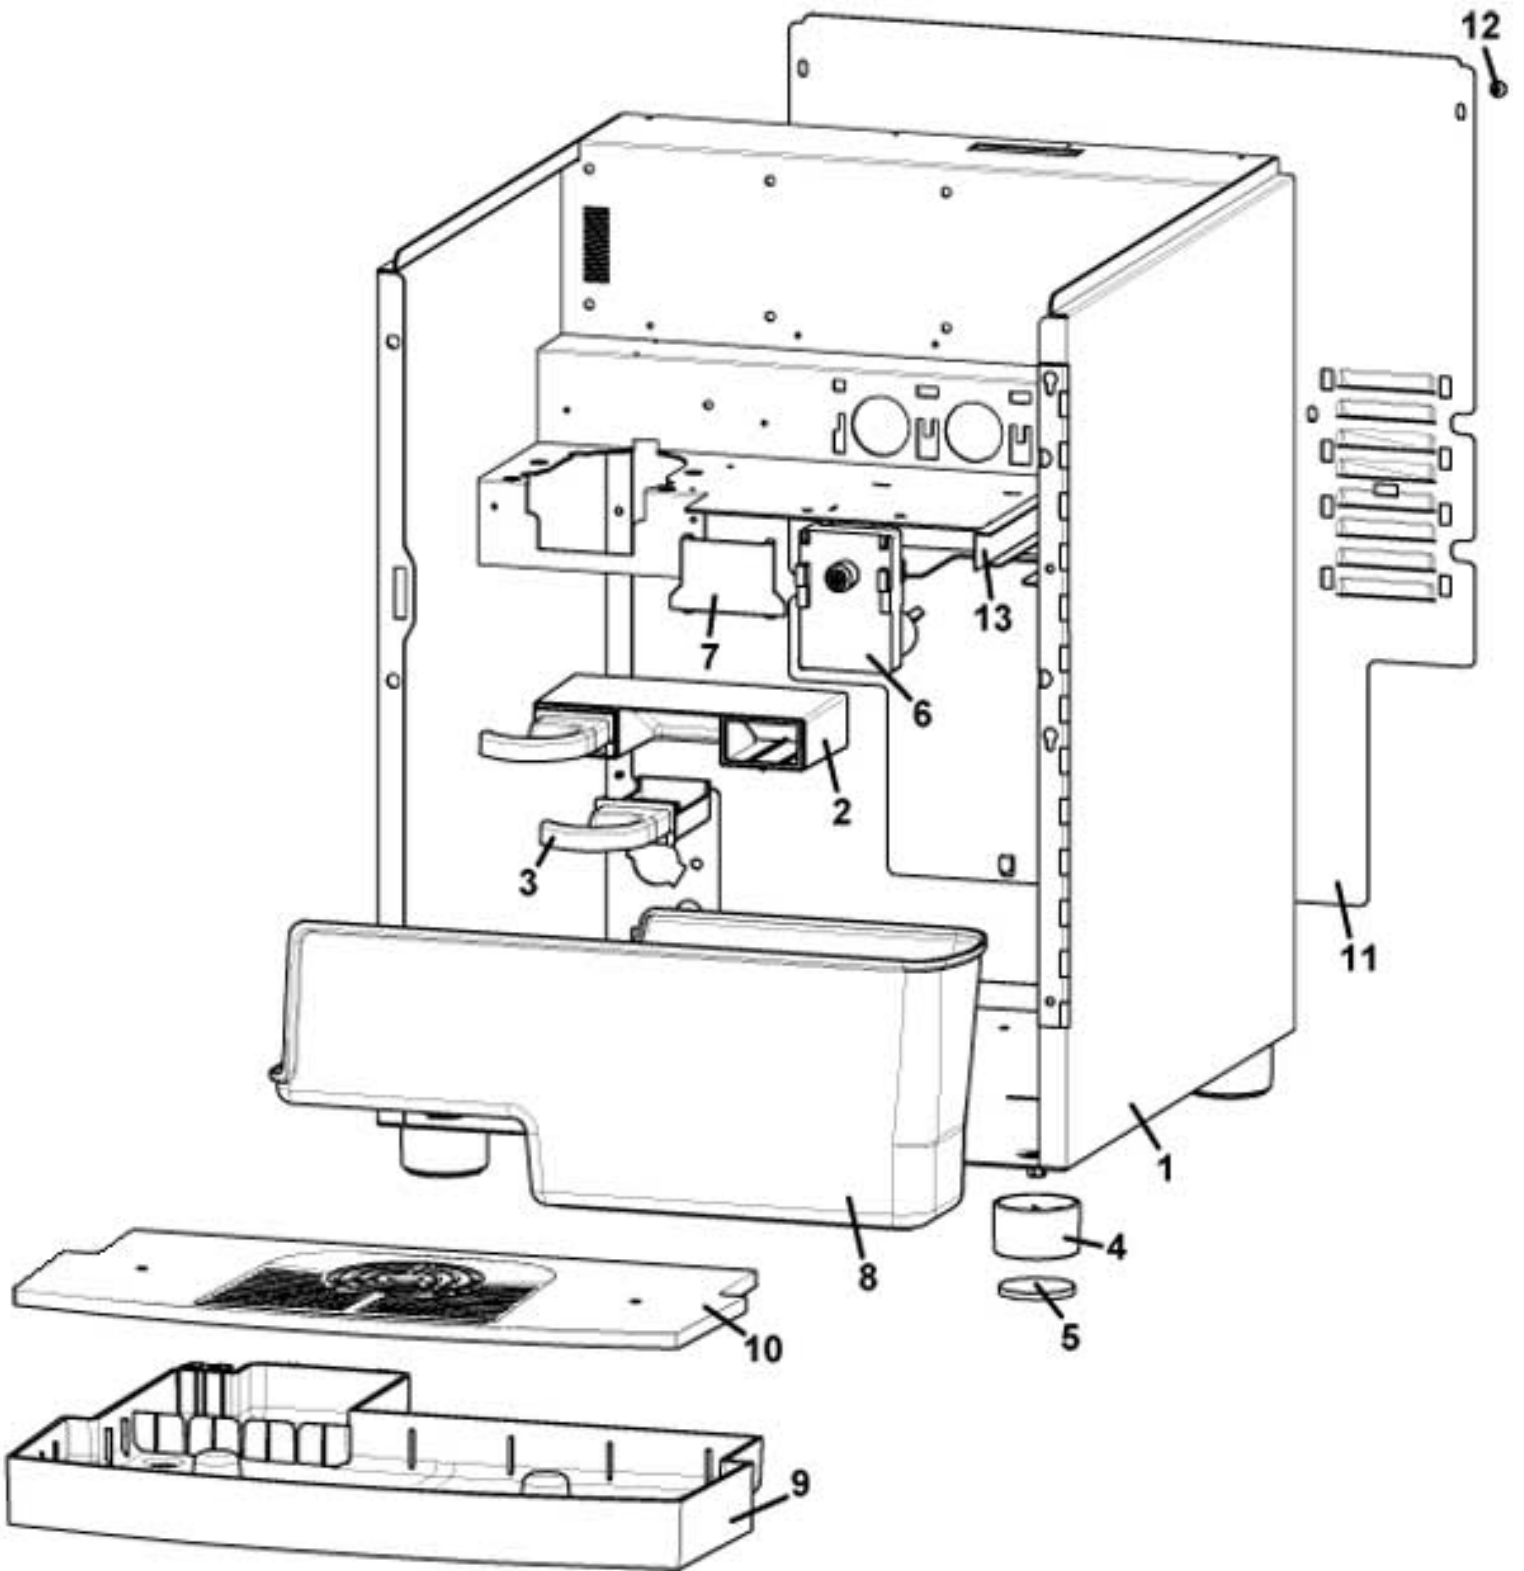

rheavendors 

vending machine

[CINO XS GRANDE]

spare parts manual

Pos.	Code	Description
1	0010024105	S/B CABINET STRUCTURE
	0010024105DE	S/B CABINET STRUCTURE REMBRANT SILVER GREY
	0010024105NA	S/B CABINET STRUCTURE BLACK
2	0010027036	EXHAUST DRAWER TRIPLE
3	0010027022	EXTERNAL EXHAUST DRAWER
4	0010024111	ADJUSTABLE FEET
	0010024111NA	ADJUSTABLE FEET BLACK
	0010024111XC	ADJUSTABLE FEET CHROMATE
5	0010024112	ANTI-SLIP RUBBER D. 43,5X4
6	0090002113	MR NCJM2480-X 24VDC
7	0010020029	GEAR MOTOR MASK
	0010020029NA	GEAR MOTOR MASK BLACK
8	0010020719	BOILER FIXING PLATE
9	0600014117	BOILER SECURING PLATE
10	VIT0002009	TAPPING SCREW T.C.B. 3,5 x 6,5
11	0010021217	WIREWAY CABLES
12	0010024028	BACK COVER
	0010024028DE	BACK COVER REMBRANT SILVER GREY
	0010024028NA	BACK COVER BLACK
13	VIT0002401	TAPPING SCREW TCB 3.5 x 9.5
14	0020039036CL	WATER TRAY + CONTACTS
15	0020039035	WATER COLLECTION TRAY GRATE
	0020039035CG	WATER COLLECTION TRAY GRATE LIGHT GREY RAL 7035
	0020039035CM	WATER COLLECTION TRAY GRATE MERCEDES GREY RAL 9006