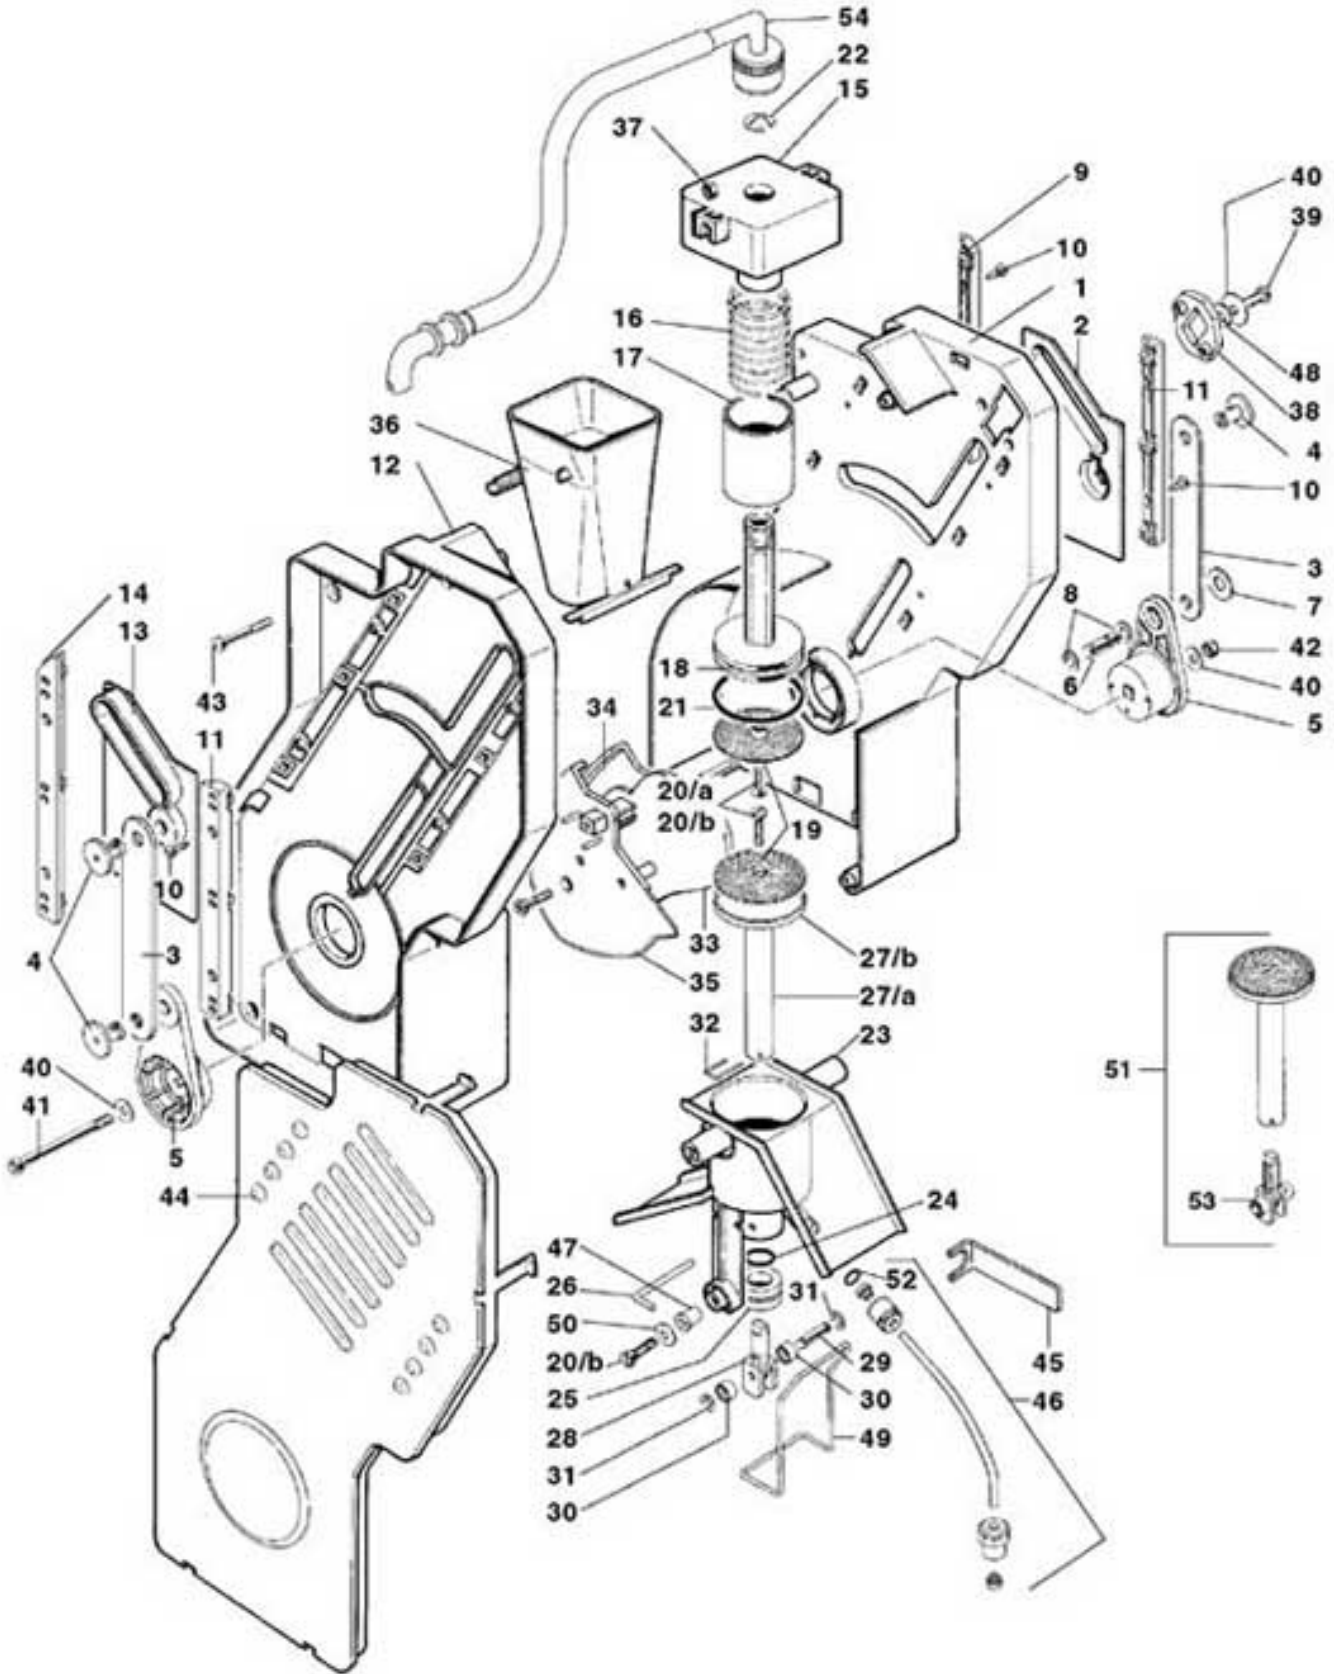

rheavendors

CINO XS GRANDE - MICRO COFFEE GROUP

Pos.	Code	Description
1	0250008005	R.H. FRAME It's part of kit 0250008005R
2	0250008084	R.H. INFUSION CHAMBER CAM
3	0250008009	CONNECTING ROD
4	0250008028	PIN FOR CONNECTING ROD
5	0250008011	R.H. CRANK
6	0250008014	MOTOR CRANK PIN
7	0250008042	ANTIVIBRATION WASHER
8	VIT0006515	D.5 RADIAL STOP RING
9	0250008031	R.H. REAR GUIDE
10	VIT0002026	3.5x 6.5 STAINLESS STEEL TAPPING TCB SCREW
11	0250008033	FRONT GUIDE
12	0250008006	L.H. FRAME It's part of kit 0250008005R
13	0250008085	L.H. INFUSION CHAMBER CAM
14	0250008032	L.H. REAR GUIDE
15	0250008086	UPPER FILTER SUPPORT
16	0250008024	UPPER FILTER SPRING
17	0250008087	SPRING COVER PIPE
18/a	0250008026	D.36 UPPER FILTER FOR COFFEE BEANS GROUP D. 36
18/b	0250008208	D.40 UPPER FILTER FOR COFFEE BEANS GROUP D. 40
	0250008208IC	D.40 UPPER FILTER FOR COFFEE BEANS GROUP D. 40 ORANGE RAL 2011
19/a	0250008099	FILTER FOR COFFEE BEANS GROUP D. 36
19/b	0250008211	FILTER D.40 FOR COFFEE BEANS GROUP D. 40
20	VIT0000121	M 3x8 TSP SCREW
21/a	GUA0000080	SILICONE 4112 OR FOR COFFEE BEANS GROUP D. 36
21/b	GUA0000097	SILICONE 4131 OR FOR COFFEE BEANS GROUP D. 40
22	VIT0006513	D.8 STAINLESS STEEL INSIDE SEEGER
23/a	0250008046R	INFUSION CHAMBER FOR COFFEE BEANS GROUP D. 36
23/b	0250008206R	INFUSION CHAMBER D.40 FOR COFFEE BEANS GROUP D. 40
	0250008206RIC	INFUSION CHAMBER D.40 FOR COFFEE BEANS GROUP D. 40 ORANGE RAL 2011
24	GUA0000065	SILICONE OR 112
25	0250008053	LOWER INLET CUP BUSH
26	0250008029	GLASS BUSH PIN
27/a	0250008108	FILTER SUPPORT SHFT It's part of kit 0250008108R
27/b	0250008122	LOWER FILTER FOR COFFEE BEANS GROUP D. 36
27/c	0250008209	LOWER FILTER D.40 FOR COFFEE BEANS GROUP D. 40
	0250008209IC	LOWER FILTER D.40 FOR COFFEE BEANS GROUP D. 40 ORANGE RAL 2011
28	0250008106	LOWER FILTER ROLL SUPPORT
29	0250008021	ROLL SHAFT
30	0250008022	ROLL SHAFT
31	VIT0006516	D.3.2 RADIAL STOP RING
33	0250008083	FILTER EJECTION CAM
34	0250008016	R.H. FILTER RECOVERY CAM
35	0250008017	L.H. FILTER RECOVERY CAM
36	0250008036	COFFEE CONE
37	VIT0004803	STAINLESS STEEL NUT M4
38	0250008035	SETTING PLATE
39	VIT0000032	M 4x8 INOX TCB SCREW
40	VIT0003309	4.3x16x1.5 STAINLESS STEEL FLAT WASHER
41	VIT0005523	4x60 STAINLESS STEEL TCEI SCREW
42	VIT0004810	M 4 SELFLOCKING NUT
43	VIT0002461	SCREW TCCCRT 4,2 x 26
44	0250008039	L.H. FRAME COVER
	0250008039CM	L.H. FRAME COVER FOR COFFEE BEANS GROUP D. 40 MERCEDES GREY RAL 9006
	0250008039IC	L.H. FRAME COVER FOR COFFEE BEANS GROUP D. 40 ORANGE RAL 2011
45	0250008048	KEY FOR NUT
46	0250008110CL	WATER INLET PIPER ASSEMBLY
47	VIT0009203	M 3 CONNECTION FOR THERMOPLASTIC
48	VIT0003451	GROWER SPRING WASHER
50	0250008088	WASHER FOR CHAMBER CAM
51	0250008109R	D.36 LOWER FILTER+ROLL SUPPORT ASSEMBLY
52	GUA0000061	2010 VITON OR
53	0250008107R	LOWER FILTER ROLL SUPPORT
54	0250008070CL	COFFEE OUTLET PIPE ASSEMBLY
100	0250008001R	MICRO COFFEE GROUP FOR COFFEE BEANS GROUP D. 36
101	0250008201R	MICRO COFFEE GROUP D.40 FOR COFFEE BEANS GROUP D. 40
102	0250008026R	D.36 UPPER FILTER ASSEMBLY FOR COFFEE BEANS GROUP D. 36
103	0250008208R	D.40 UPPER FILTER ASSEMBLY FOR COFFEE BEANS GROUP D. 40
104	0250008108R	D.36 LOWER FILTER
105	0250008209R	D.40 LOWER FILTER ASSEMBLY
106	0250008210R	

assieme