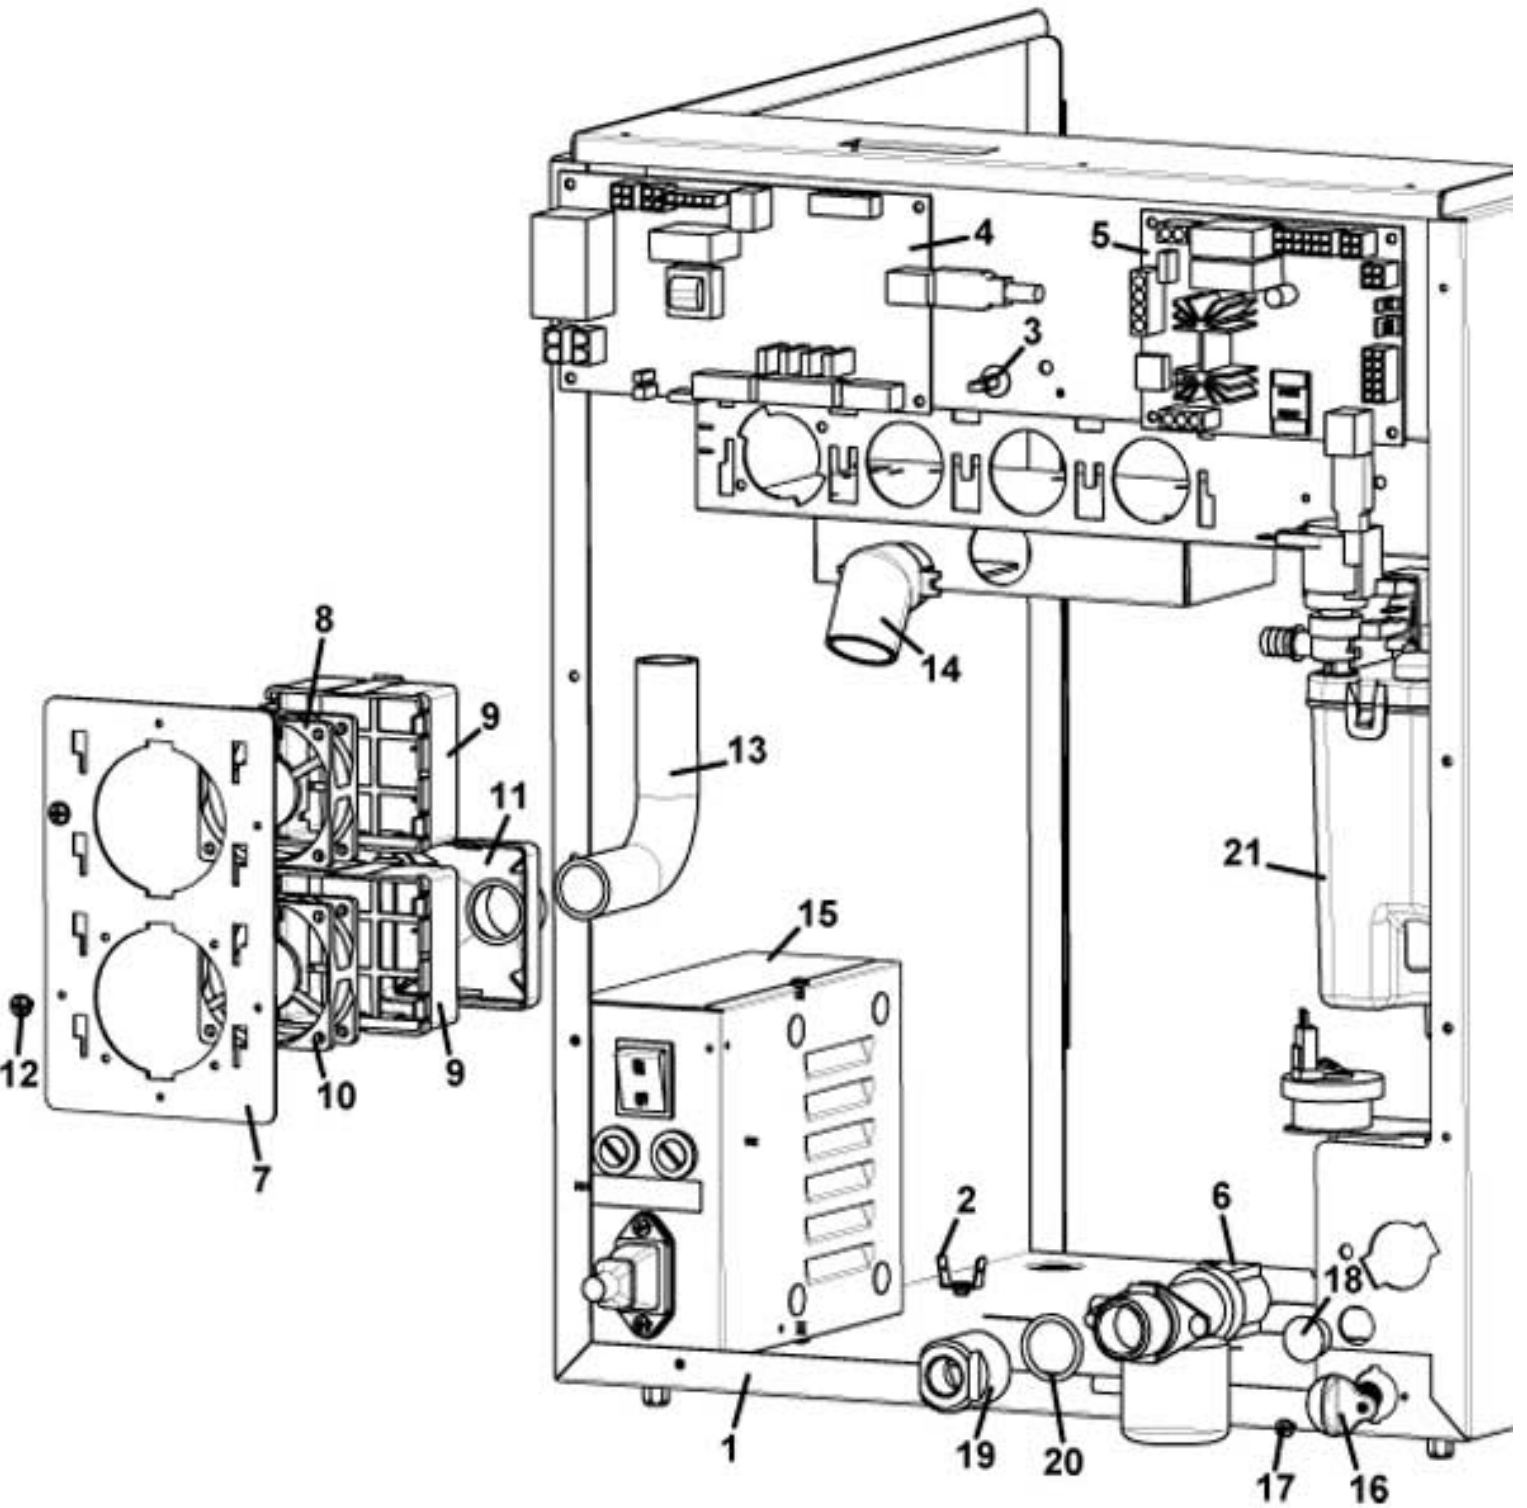

CINO XS GRANDE - FRONT VIEW CABINET E

Pos.	Code	Description
1	0010024135	C/B CABINET STRUCTURE
	0010024135NA	C/B CABINET STRUCTURE BLACK
2	ELE0060520	GROUND RIVET
3	ELE0062013	BOARD SUPPORT
4	SCH0007960	CPU POWER
5	SCH0007600	MICRO GROUP CONTROL
6	0110001058	EV.DIS.SICUR.800.150 MOD.24VDC
7	0130013016	FIRE-FANS SUPPORT
8	ELE0000462	AXIAL FAN FL0625LD 24DC
9	0010027064	FAN TRAY
10	ELE0000461	AXIAL FAN AD0624HS 24DC
11	0010027065	CONNECTION CONDUIT
12	VIT0002401	TAPPING SCREW TCB 3.5 x 9.5
13	TEOL000001CL3EOLO	TUBE SL D.20 L.220MM
14	0010027043	EOLO TUBE CONNECTION
	0010027043NA	EOLO TUBE CONNECTION BLACK
15	See table SWITCHING CABINET	
16	0600016455	H2O RAPID DISCHARGE PLUG
17	VIT0002009	TAPPING SCREW T.C.B. 3,5 x 6,5
18	GUA0011010	RELEASE PLUG
19	0810010558	3/8 GAS M WATER INLET VALVE CONNECTION
20	GUA0000021	OR 130
2	See table WATER INLET PANEL