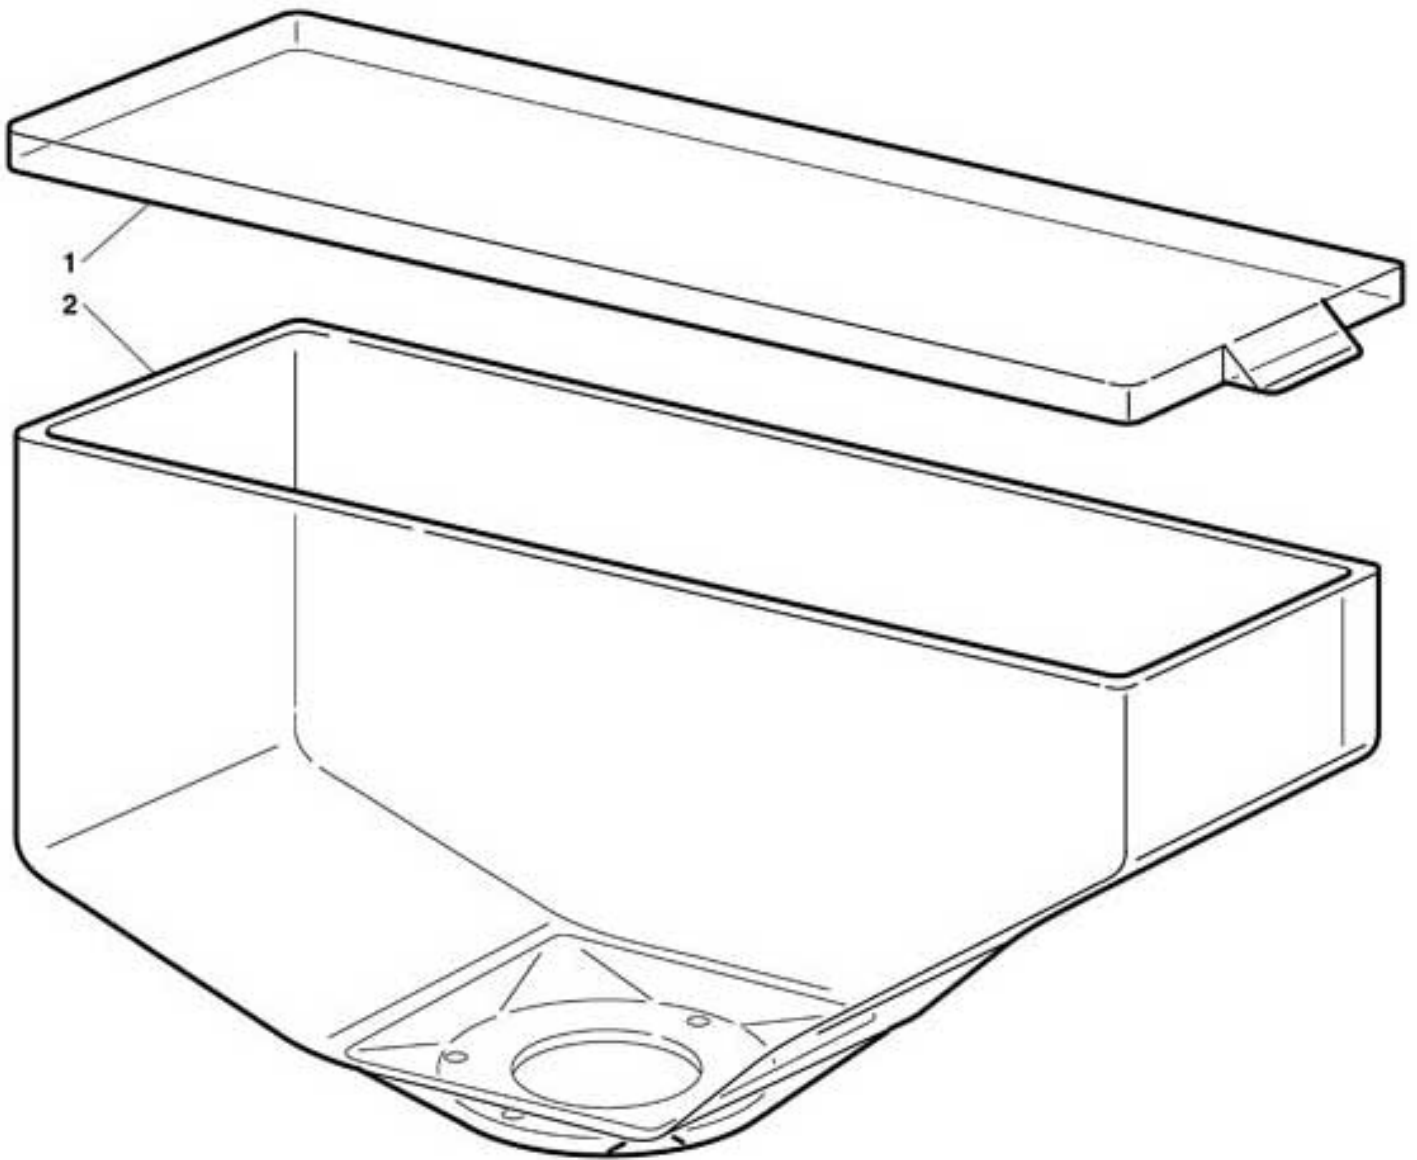

CINO XS GRANDE - COFFEE BEANS CONTAINER

Pos.	Code	Description	
1	0230015159	COFFEE CONTAINER COVER	
2	0230015158	COFFEE CONTAINER	
3	0230015066	COFFEE CONTAINER BOTTOM	
	0230015066NA	COFFEE CONTAINER BOTTOM BLACK	
4	VIT0002114	2.9x 13 STAINLESS STEEL TAPPING TCB SCREW	
5	0230015207	RED COFFEE CONTAINER BLADE	
	0230015207IC	RED COFFEE CONTAINER BLADE ORANGE RAL 2011	
100	0230015158R	COFFEE CONTAINER ASSEMBLED	assieme