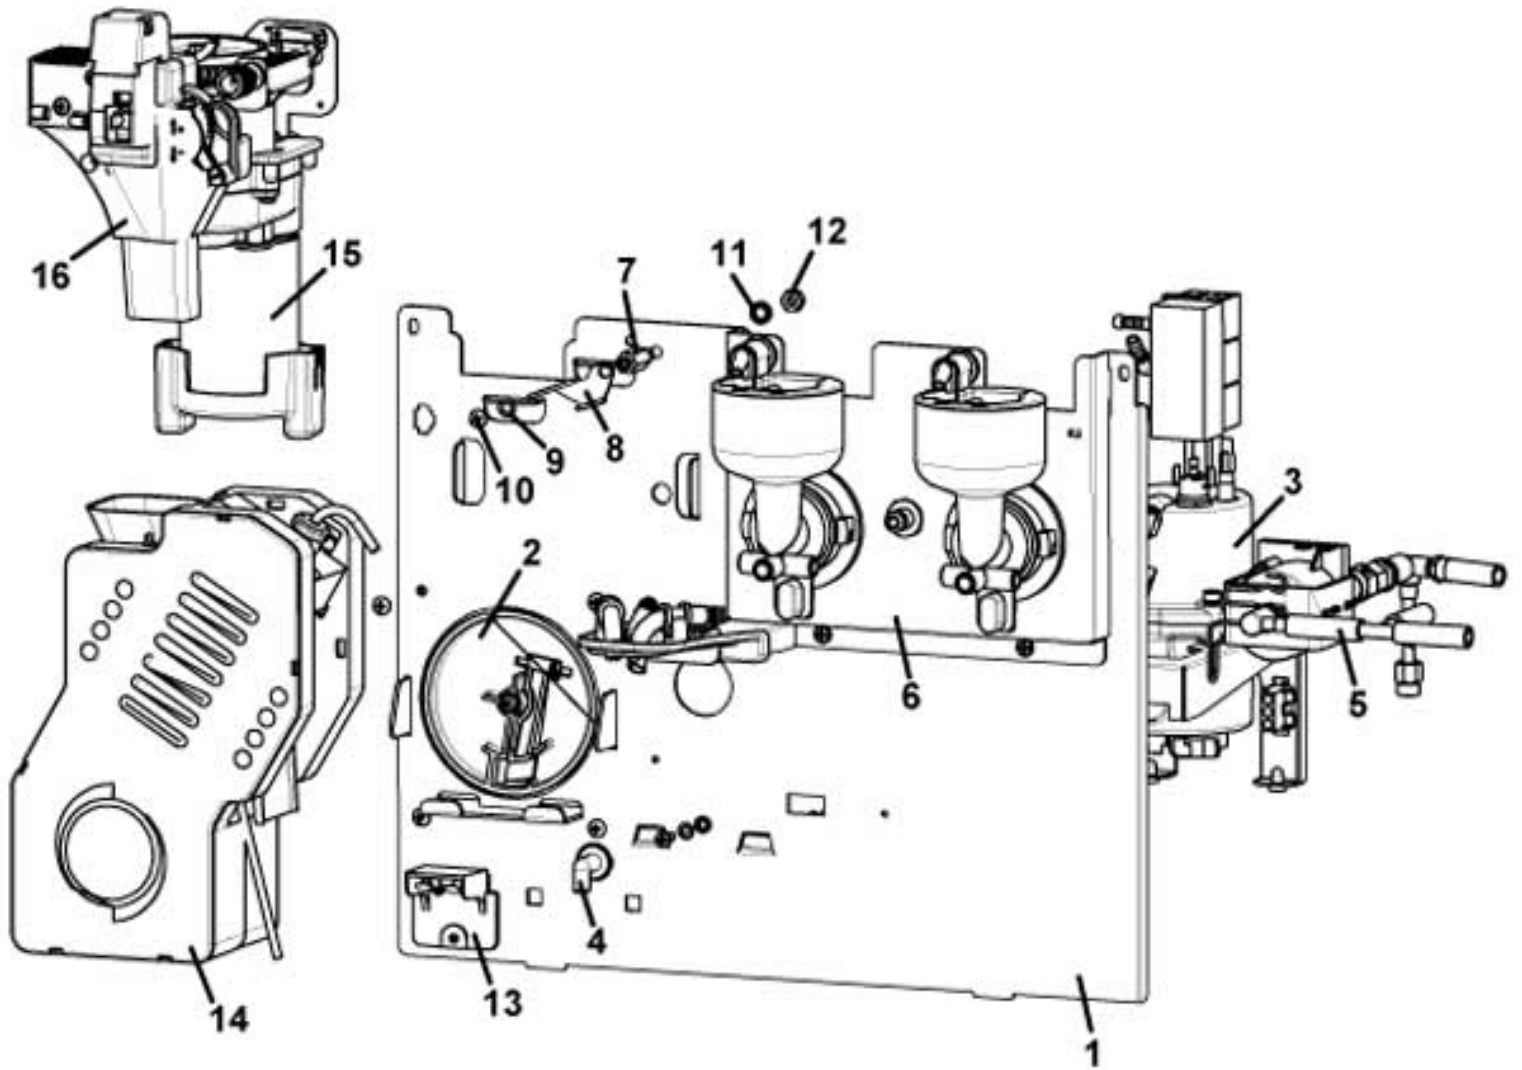

Pos.	Code	Description
1	0260012002	MICRO E GROUP SUPPORT
	0260012002NA	MICRO E GROUP SUPPORT BLACK
2		See table MICRO COFFEE GROUP MOTOR SUPPORT
3		See table MICRO GROUP BOILER
4	0080100084	90° CONNECTION
5		See table PB BOILER SUPPORT
6		See table 2 MIXERS SUPPORT ASSEMBLY
7	0010020196	HOOKING BLOCK
8	0010020132	GROUP CONNECTING PLATE
9	GUA0000004	104 OR
10	VIT0000030	SCREW TCB M4 x 7
11	VIT0003105	WASHER tab D. 6.4
12	VIT0004505	NUT M6
13	0010020836CL	TRAY CONTACTS SUPPORT ASSEMBLY
14/a		See table MICRO COFFEE GROUP
14/b		See table HEATED MICRO COFFEE GROUP
15		See table VERTICAL MILL GROUPS
16		See table PL BATCHER WITH SETTING