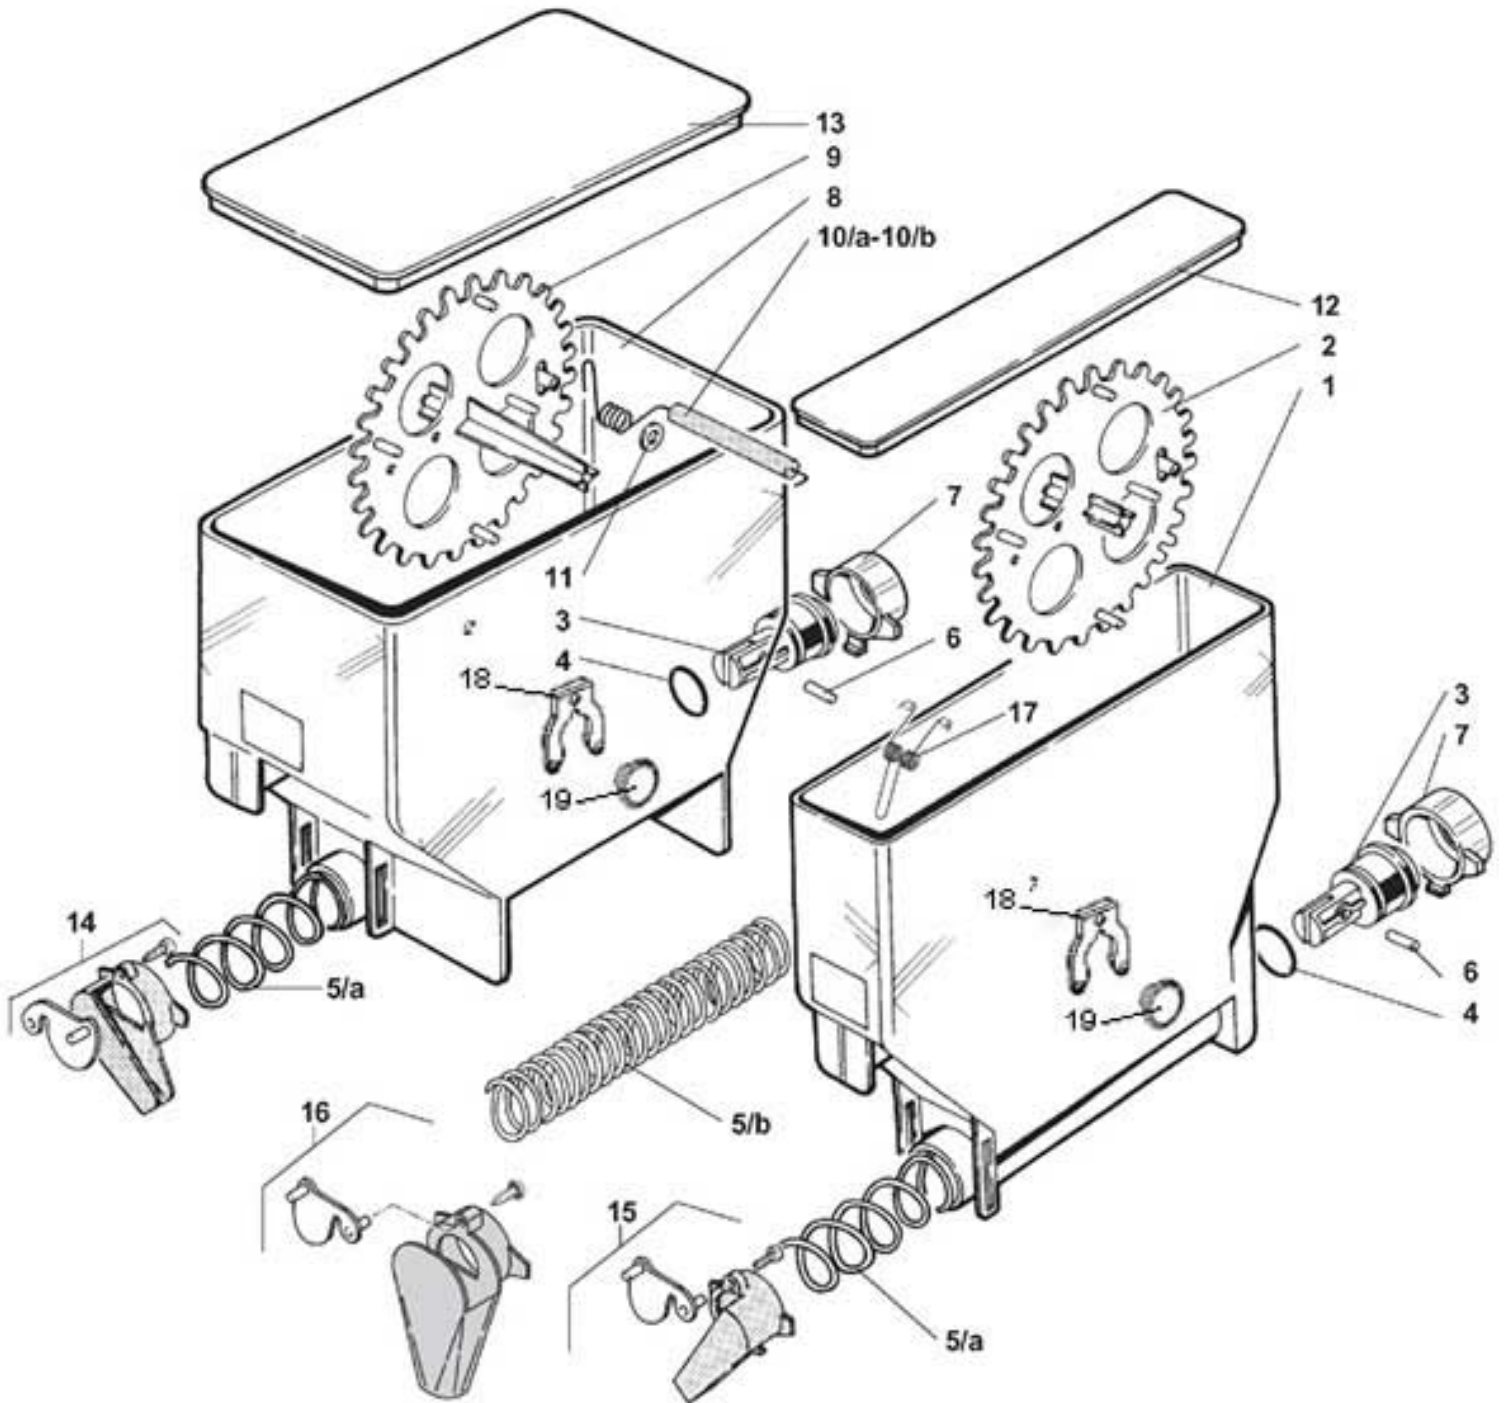

CINO XS GRANDE - PRODUCTS CONTAINER

Pos.	Code	Description
1	0230030500	INGREDINET CONTAINER MM54 H190 PP W/PINS
2	0230030236	MIXER GEAR
3	0230030012	WORM SCREW PIN
4	GUA0000083	OR 123
5/a	0230030014	WORM SCREW P.18
5/b	0230030013	WORM SCREW P. 9
6	VIT0005301	ELASTIC PIN D.2 x 14
7	0230030011	REAR BUSH
8	0230030520	INGREDINET CONTAINER MM110 H190 PP W/PINS
9	0230030237	MIXER GEAR mm.110
10/a	0230030041	INGREDIENT MIXER 112 mm. R.H. OUTLET
10/b	0230030042	INGREDIENT MIXER 112 mm. L.H. OUTLET
11	VIT0003210	STAINLESS STEEL FLAT WASHER D. 8.4 x 14 x 1.6
12	0230030156	CONTAINER COVER 54 mm.
13	0230030158	CONTAINER COVER 110 mm.
14/a	0230030058R	RIGHT CONVEYOR INGREDIENT
14/b	0230030044R	RIGHT CONVEYOR INGREDIENT
15/a	0230030057R	LEFT CONVEYOR INGREDIENT
15/b	0230030043R	LEFT CONVEYOR INGREDIENT
16	0230030059R	CONVEYOR INGREDIENT
17	0230030052	ANTIBRIDGING
18	0230030239	GEAR PIN FORK
19	0230030238	PIN ROTATION GEAR
100	0230030522R	INGREDINET CONTAINER 110 H190 C/P ROBO MIXER 18 DX CC
101	0230030525R	INGREDINET CONTAINER 110 H190 C/P ROBO MIXER 18 SX CC
102	0230030506R	INGREDINET CONTAINER 54 H190 C/P WHEEL 18 CC
103	0230030502R	INGREDINET CONTAINER 54 H190 C/P WHEEL 9 CC