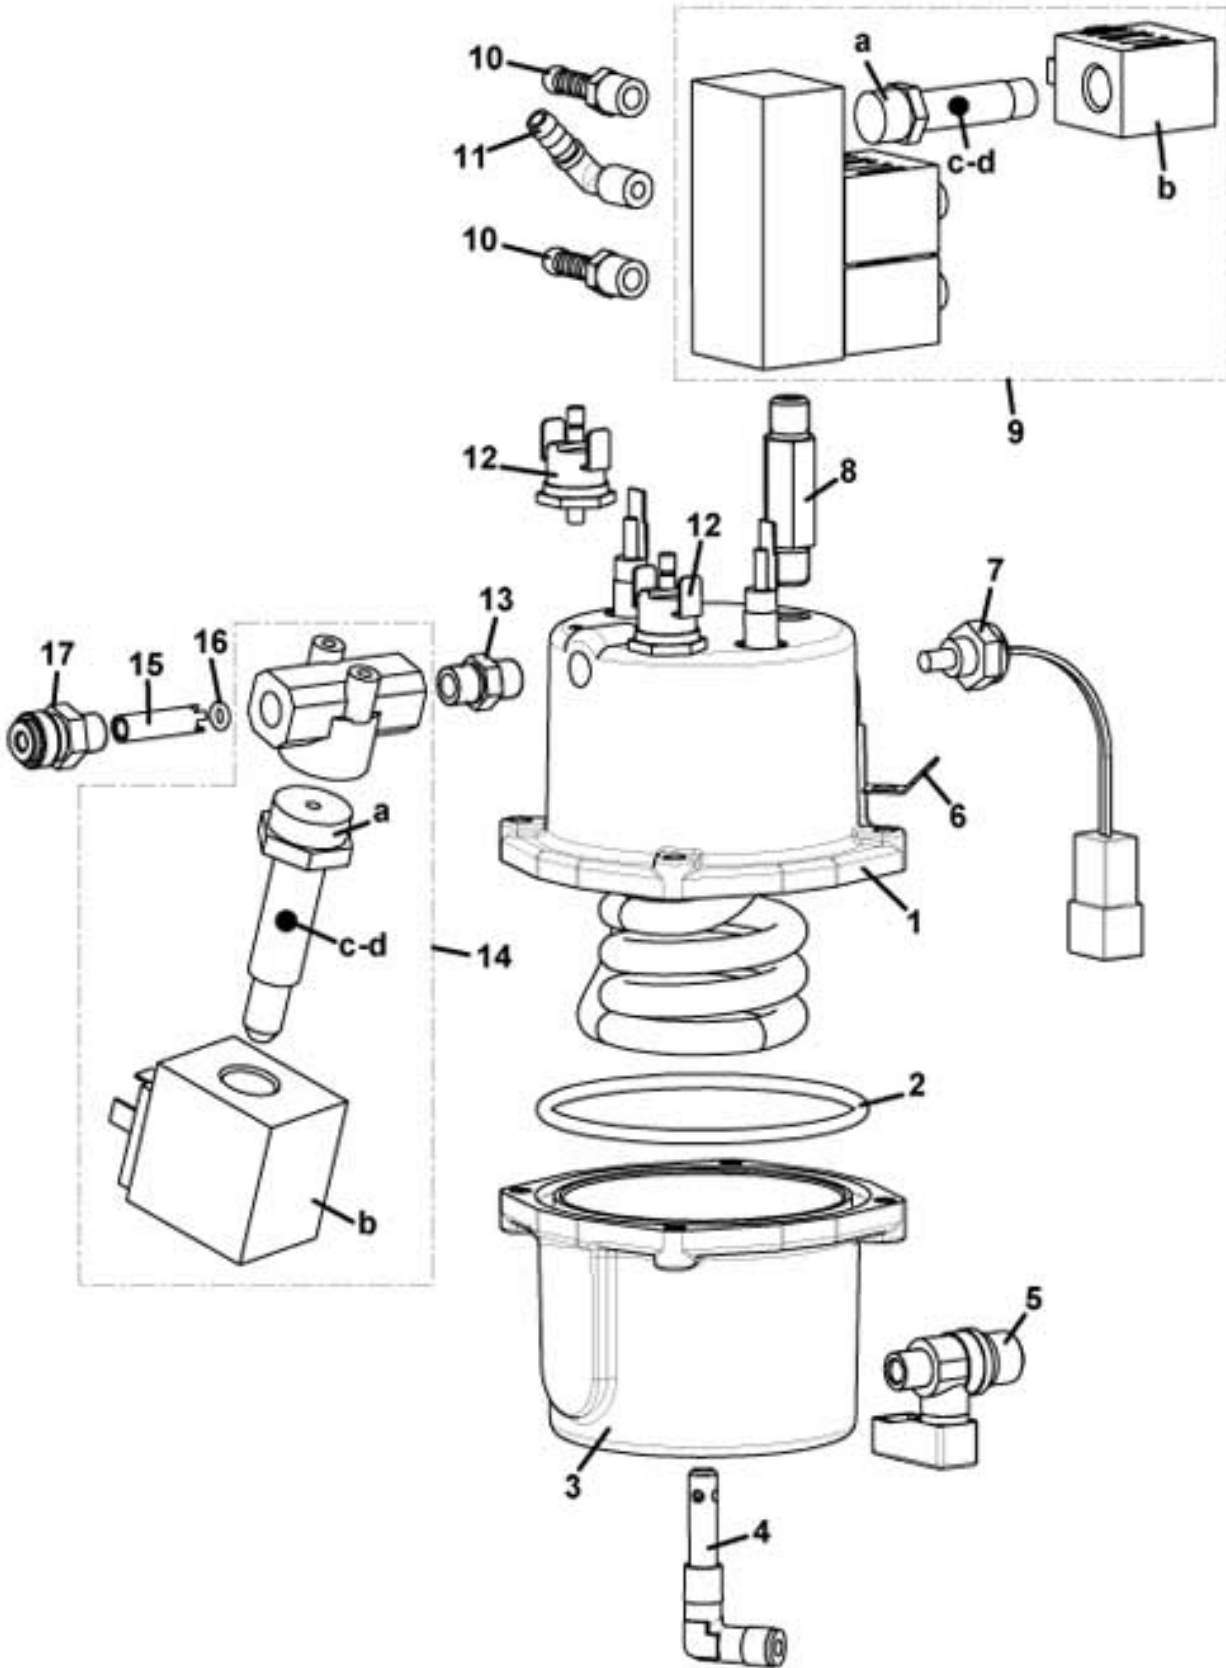

CINO XS GRANDE - MICRO GROUP BOILER

Pos.	Code	Description
1	0600019102	UPPER BOILER CASING
2	GUA0000095	OR 4300 SILICONE
3	0600019104	LOWER BOILER CASING LATERAL OUTPUT
4	0600019115	INOX ELBOW CONNECTION
5	0600019017	COCK M/F 1/8
6	0600019012	MASS BLOCK
7	ELE0000975	ESPRESSO PROBE
8	0600012658	VALVE BOILER CONNECTION
9/1	0110001117	DN1.4 G1/8 24VDC 7W 3-WAY VALVE
9/2	0110001111	24V DC 7W 2-WAY VALVE
9/a	0110010138	0110001111 VALVE SLEEVE
9/b	0110010135	COIL FOR EV 0110001111
9/c	0110010136	MOBILE CORE FOR EV 0110001111
9d	0110010139	CONIC SPRING FOR EV 0110001111
10	0100001082	RUBBER HOLDER DIR. D.7 1/8
11	0100001083	D.7 1/8 RUBBER HOLDE
12	ELE0000976	MANUAL RESET THERMOSTAT 120°C
13	0100001084	NIPPLO GC 1/8
14	0110001112	EV 3 WAY F-F 1/8 24V DC
14/a	0110010142	0110001112 VALVE SLEEVE
14/b	0110010141	COIL FOR EV 0110001112
14/c	0110010144	NUCLEO MOBILE X EV 0110001112
14/d	0110010146	CONIC SPRING FOR EV 0110001112
15	0110003122	OR SPACER
16	GUA0000069	2015 OR
17	0110003121	WATER OUTLET UNION
100	0600019120CL0	EV3+1 OLAB BOILER
101	0600019119CL0	EV2+1 OLAB BOILER