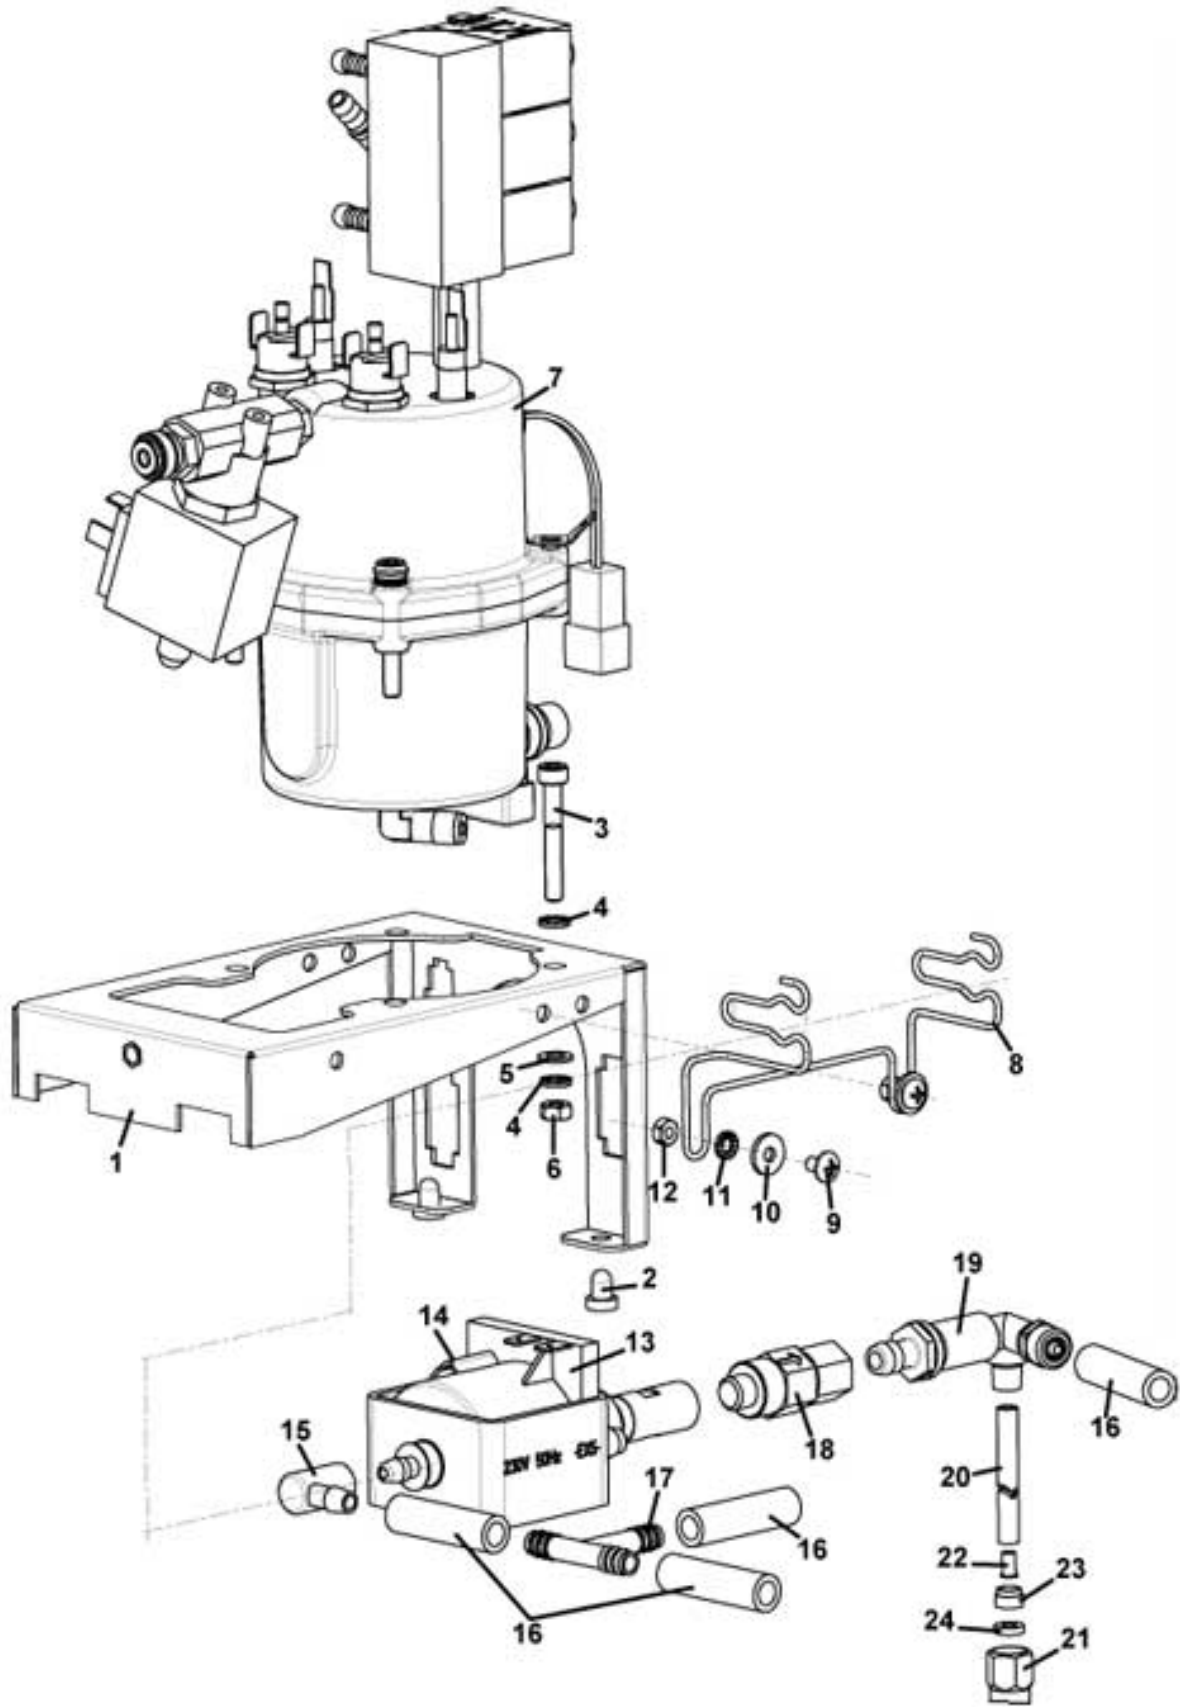

CINO XS GRANDE - PB BOILER SUPPORT

Pos.	Code	Description
1	0010027221	BOILER SUPPORT
2	0020018061	BUTTON PLUG
3	VIT0000245	M5x35 TCEI SCREW
4	VIT0003104	WASHER tab D. 5.1
5	VIT0003203	STAINLESS STEEL FLAT WASHER D.5.3 x 10 x 1
6	VIT0004504	M 4 NUT
7	See table	MICRO GROUP BOILER
8	0110004038	ELECTROMAGNET PUMP SUPPORT
9	VIT0000030	SCREW TCB M4 x 7
10	VIT0003301	WASHER D.12 x 4.3 x 1.5
11	VIT0003103	WASHER tab D. 4.3
12	VIT0004503	NUT M 4
13	0110004041	EX5 230V 50 HZ PUMP
14	ELE0000915	THERMIC PROTECTION
15	0110004023	PIPETTE
16	TSIL05/08T	TRANSPARENT SILICONE PIPE D.5 x 8
17	0100003015	TEE UNION
18	0110002012	1/8M INLET - 1/8F OUTLET NON-RETURN VALVE
19	0110004060	BY PASS VALVE 80
20	TTEF04/06T	D.6*4 PIPE FOR FOODSTUFFS
21	0100001002	NUT FOR PIPE FITTING D.6
22	0100002005	STRENGTHENING BUSH D.4
23	0100002002	LOCKING RING D.6
24	0100003002	COPPER GASKET