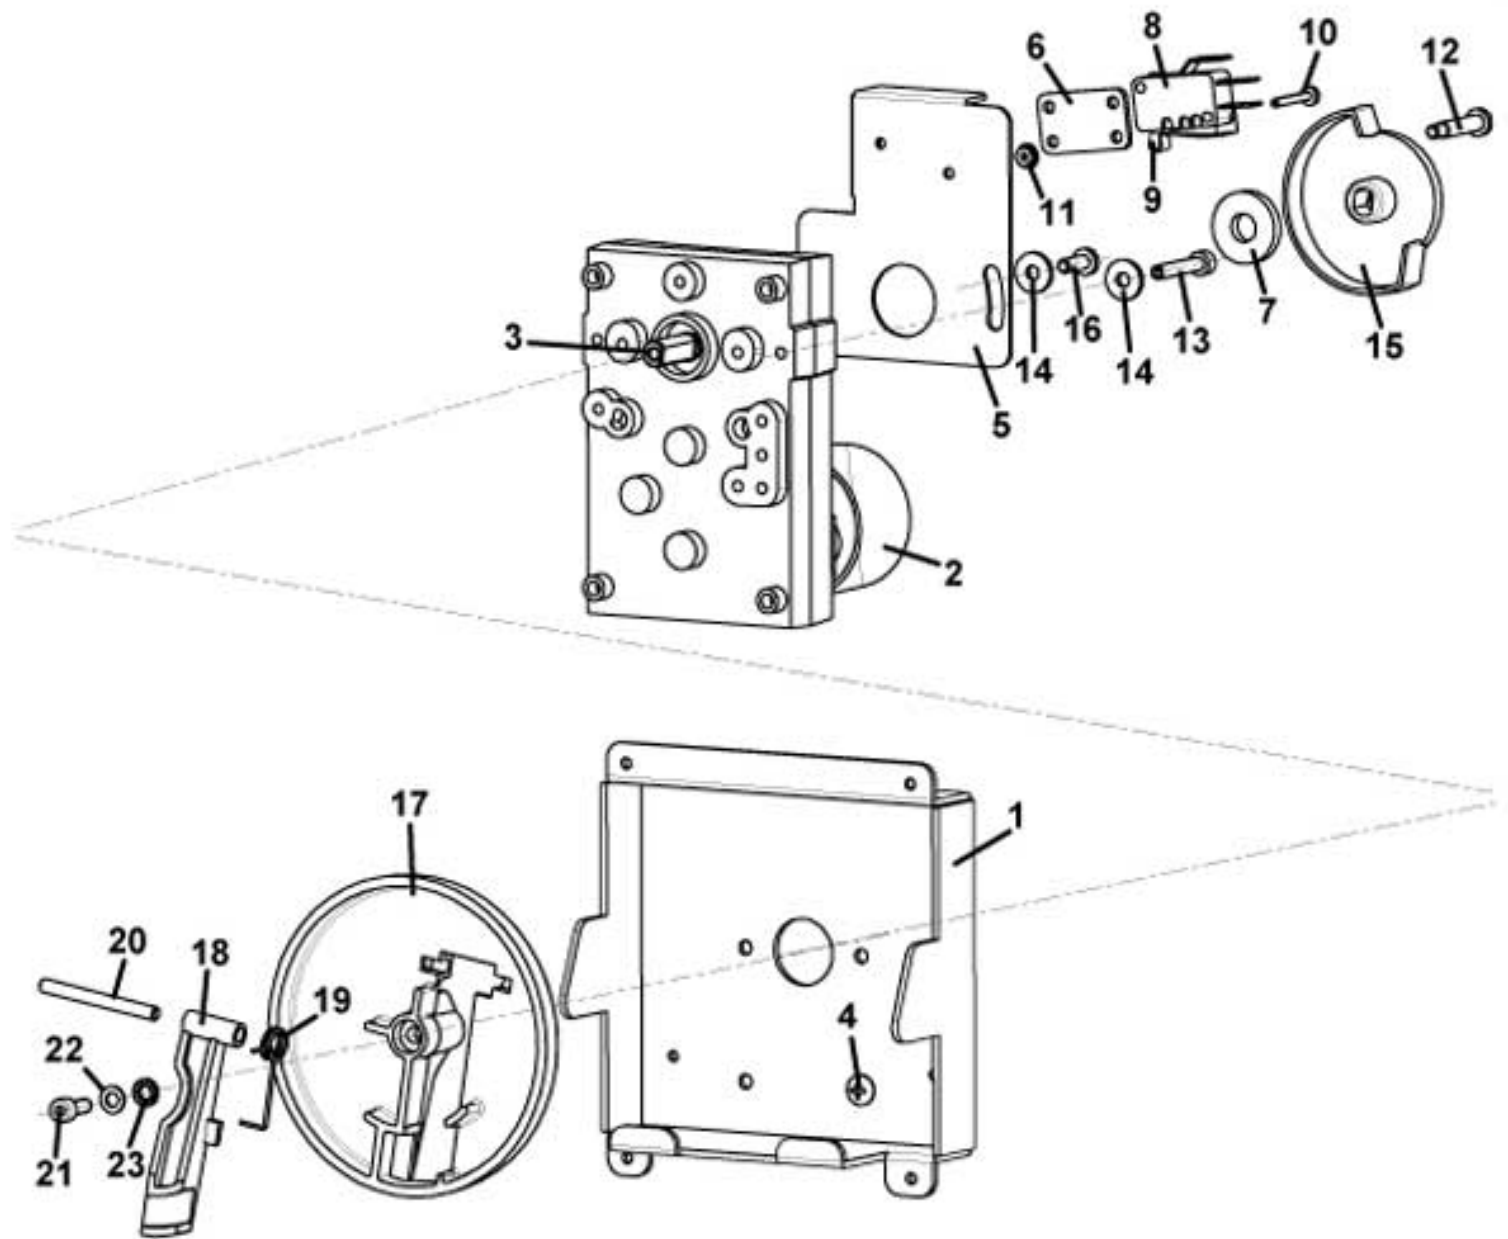

CINO XS GRANDE - MICRO COFFEE GROUP MOTOR SUPPORT

Pos.	Code	Description
1	0260010128	MICRO GROUP MOTOR SUPPORT
2	0090002191	11 RPM 24V DC MOTOR
3	0090002181	COFFEE BEANS GROUP SHAFT
4	VIT0000030	SCREW TCB M4 x 7
5	0250008093	MICRO PLATE
6	4600010014	MICRO SPACER
7	0250008091	MICRO SPACER
8	ELE0001528	MICRO 83.161.832
9	ELE0001904	MICRO LEVER
10	VIT0000007	M 3x20 TCB SCREW
11	VIT0004701	M3 FR NUT
12	0250008126	SPECIAL M4 PIN
13	VIT0005521	4x25 TCEI SCREW
14	VIT0003301	WASHER D.12 x 4.3 x 1.5
15	0250008043	GROUP READER DISK
16	VIT0000012	SCREW T.C.B. M 4 x 10
17	0250008012	MOTOR CRANK
18	0250008034	HOOKING LEVER
19	0250008059	SPRING FOR HOOKING LEVER
20	VIT0005205	4 x 40 CYLINDRICAL PIN
21	VIT0005508	4x12 TCEI SCREW
22	VIT0003003	WASHER D.8 x 4.3 x 0.8
23	VIT0003103	WASHER tab D. 4.3