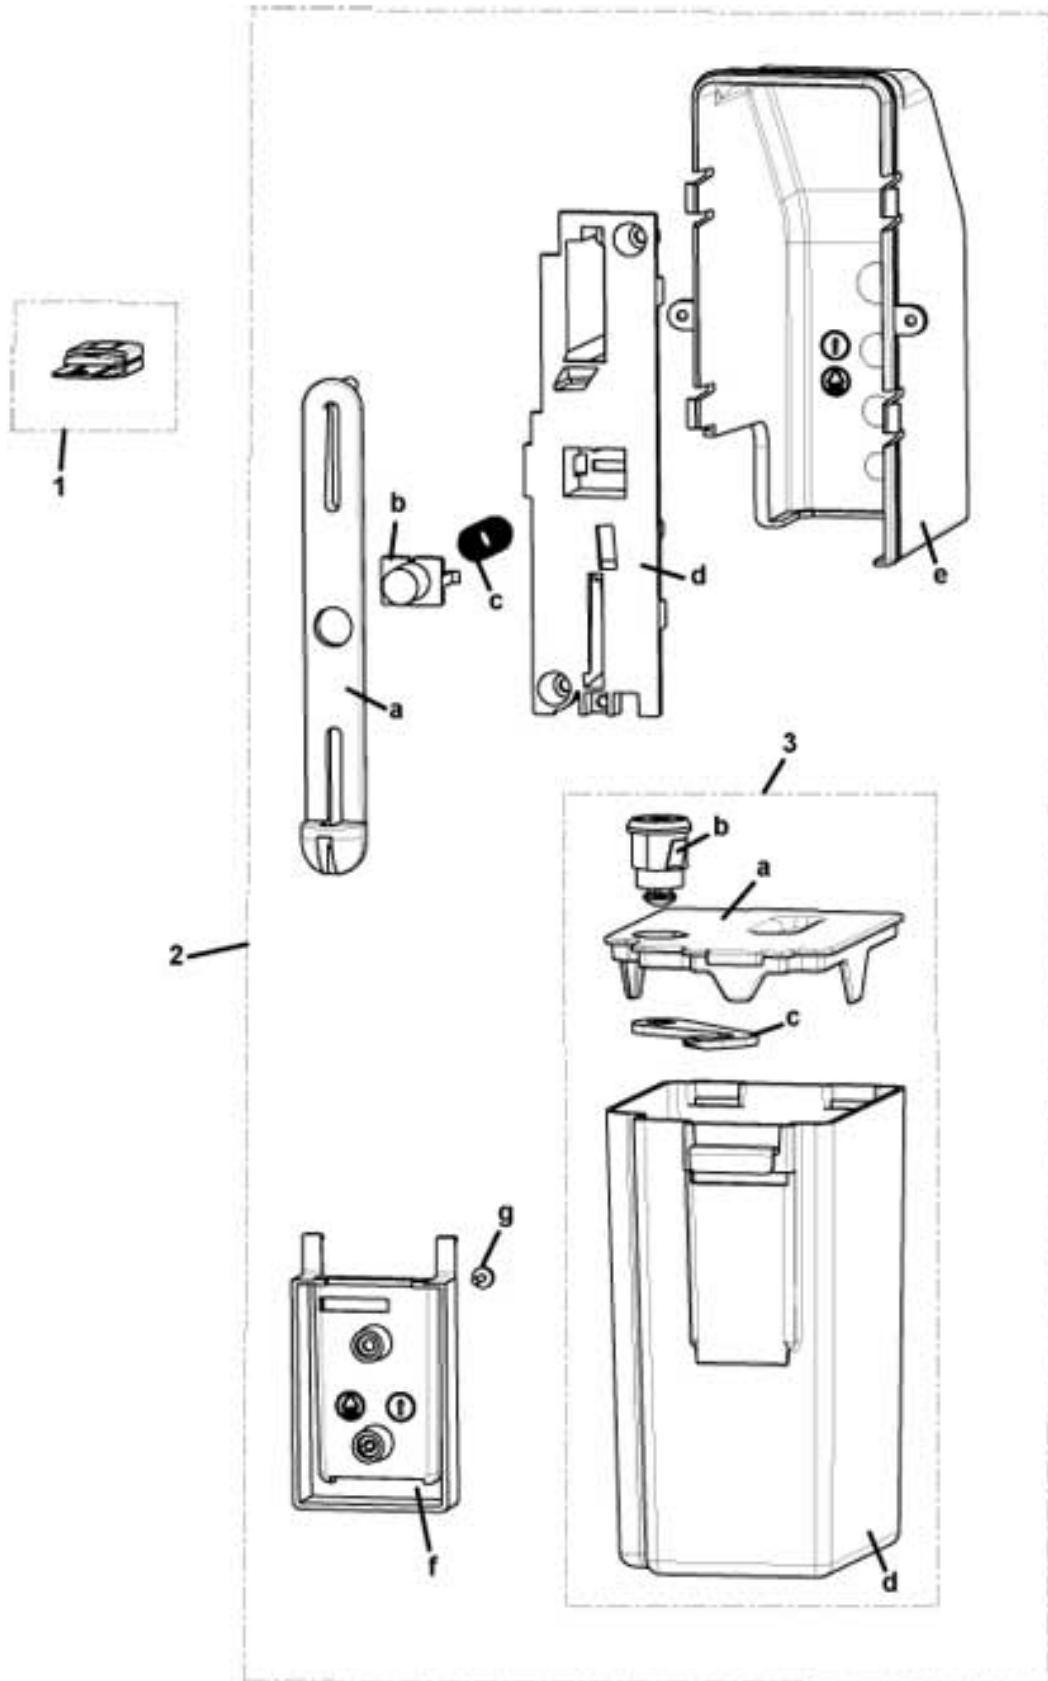

CINO XS GRANDE - COFFEE BEANS CONTAINER

Pos.	Code	Description	
1	0230015159	COFFEE CONTAINER COVER	
2	0230015158	COFFEE CONTAINER	
3	0230015066	COFFEE CONTAINER BOTTOM	
	0230015066NA	COFFEE CONTAINER BOTTOM BLACK	
4	VIT0002114	2.9x 13 STAINLESS STEEL TAPPING TCB SCREW	
5	0230015207	RED COFFEE CONTAINER BLADE	
	0230015207IC	RED COFFEE CONTAINER BLADE ORANGE RAL 2011	
100	0230015158R	COFFEE CONTAINER ASSEMBLED	assieme