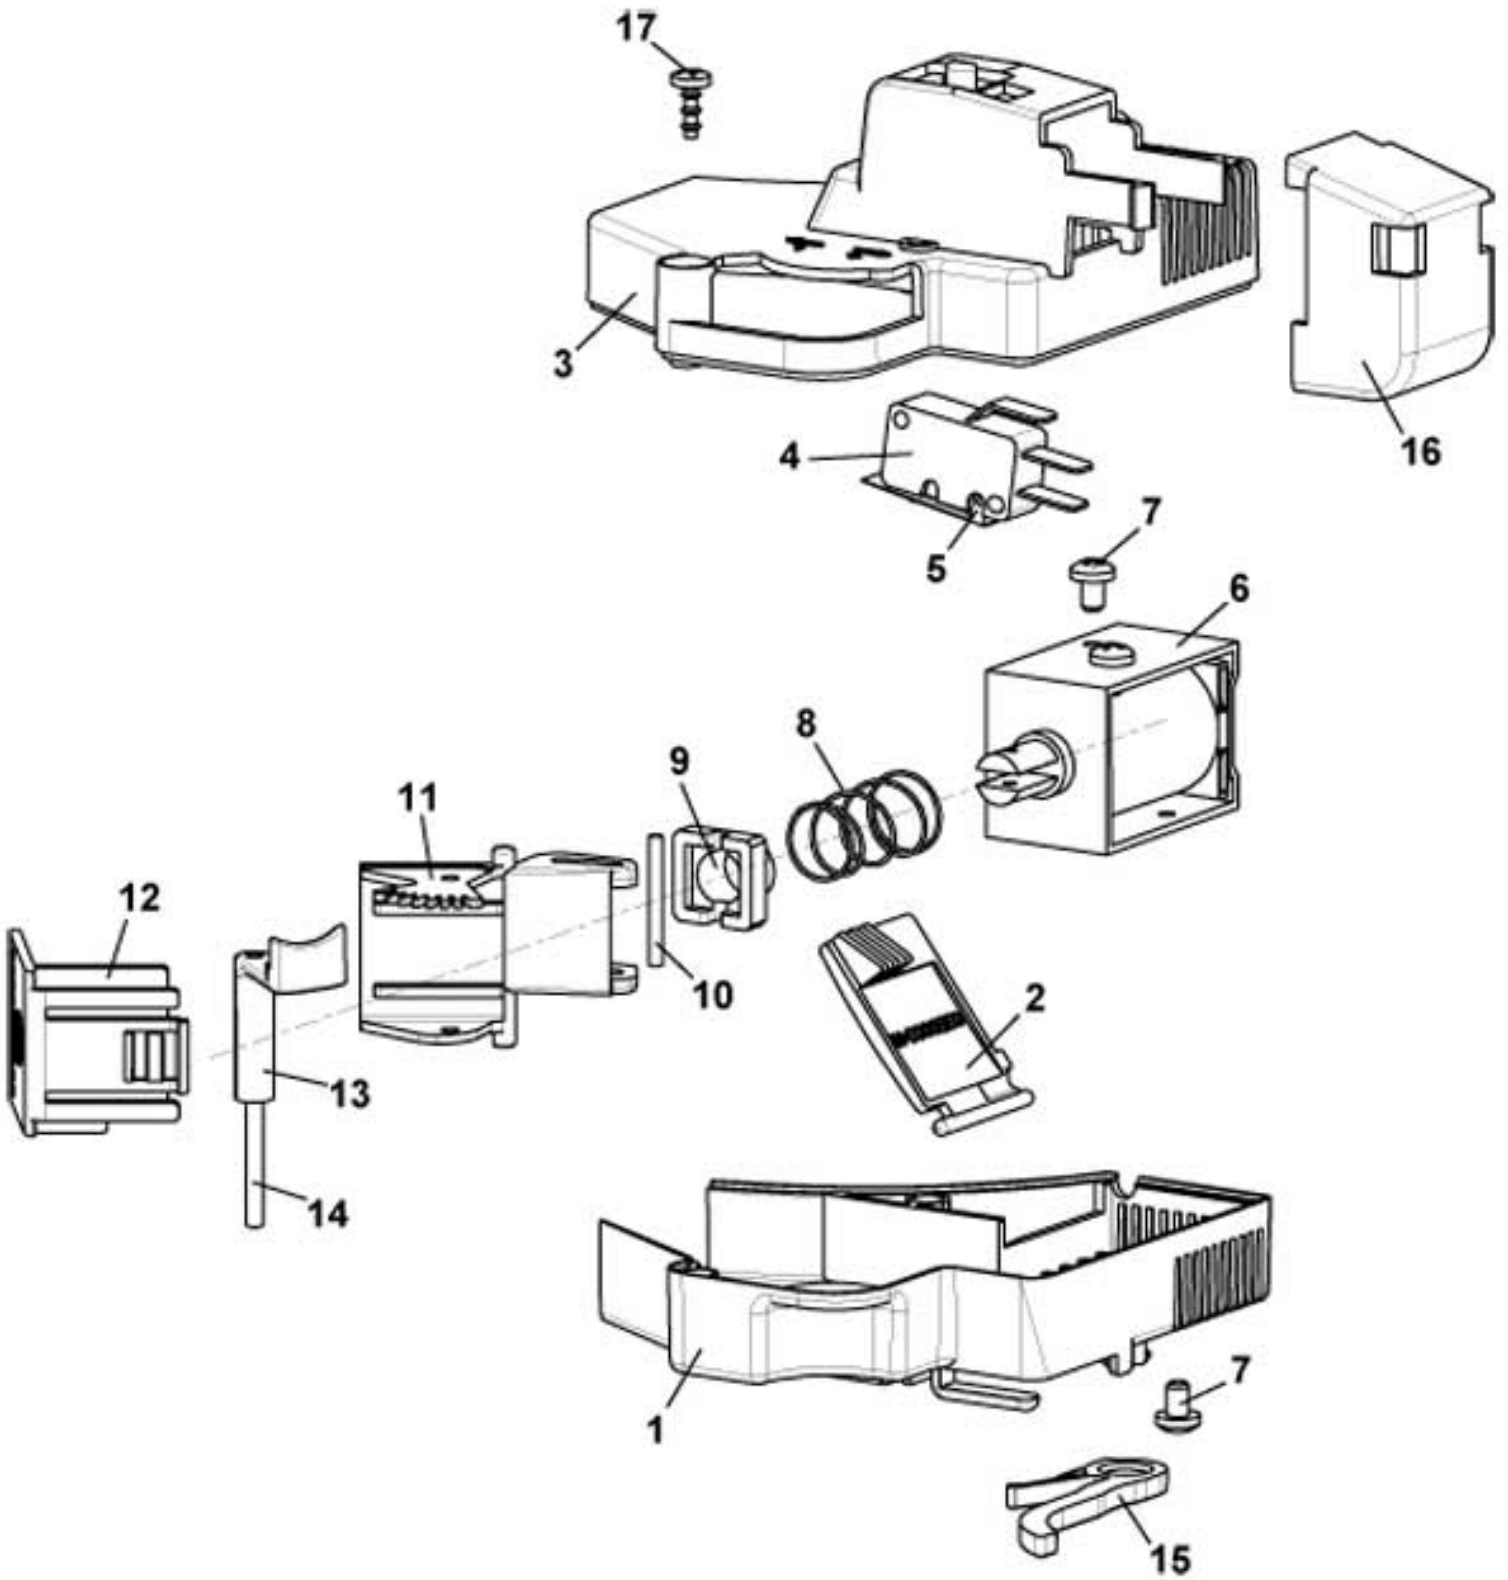

CINO XS GRANDE - PL BATCHER WITH SETTING

Pos.	Code	Description
1	0350003406	LOWER SEMI-MONOCOQUE
	0350003406AH	LOWER SEMI-MONOCOQUE RAL 9003 SIGNAL WHITE
2	0350003411	TAB
	0350003411AH	TAB RAL 9003 SIGNAL WHITE
3	0350003407	UPPER SEMI-MONOCOQUE
	0350003407AH	UPPER SEMI-MONOCOQUE RAL 9003 SIGNAL WHITE
4	ELE0001522	1-WAY 16 A 250 V MICROSWITCH
5	ELE0001906	161 E R 24.1 MICRO LEVER
6	ELE0000063	EM PR3 15% 24V DC WITH CABLES
7	VIT0000021	M 4x6 TCB SCREW
8	0350003412	BATCHER SPRING
9	0350003417	SPRING FLANGE
	0350003417AH	SPRING FLANGE RAL 9003 SIGNAL WHITE
10	VIT0005212	2.5 x 24 CYLINDRICAL PIN
11	0350003408	BALANCING
	0350003408AH	BALANCING RAL 9003 SIGNAL WHITE
12	0350003409	REGULATION
	0350003409AH	REGULATION RAL 9003 SIGNAL WHITE
13	0350003414	REGULATION LEVER
	0350003414AH	REGULATION LEVER RAL 9003 SIGNAL WHITE
14	VIT0005219	3 x 30 CYLINDRICAL PIN
15	0350003416	LEVER RELEASE BATCHER
	0350003416AH	LEVER RELEASE BATCHER RAL 9003 SIGNAL WHITE
16	0350003415	MICRO CABLES PROTECTION
	0350003415AH	MICRO CABLES PROTECTION RAL 9003 SIGNAL WHITE
17	VIT0002469	SCREW TC 3.5 x 10 FOR PLASTIC
100	0350003400CL	5,5/12GR 24VDC COFFEE PLASTIC BATCHER 9gr