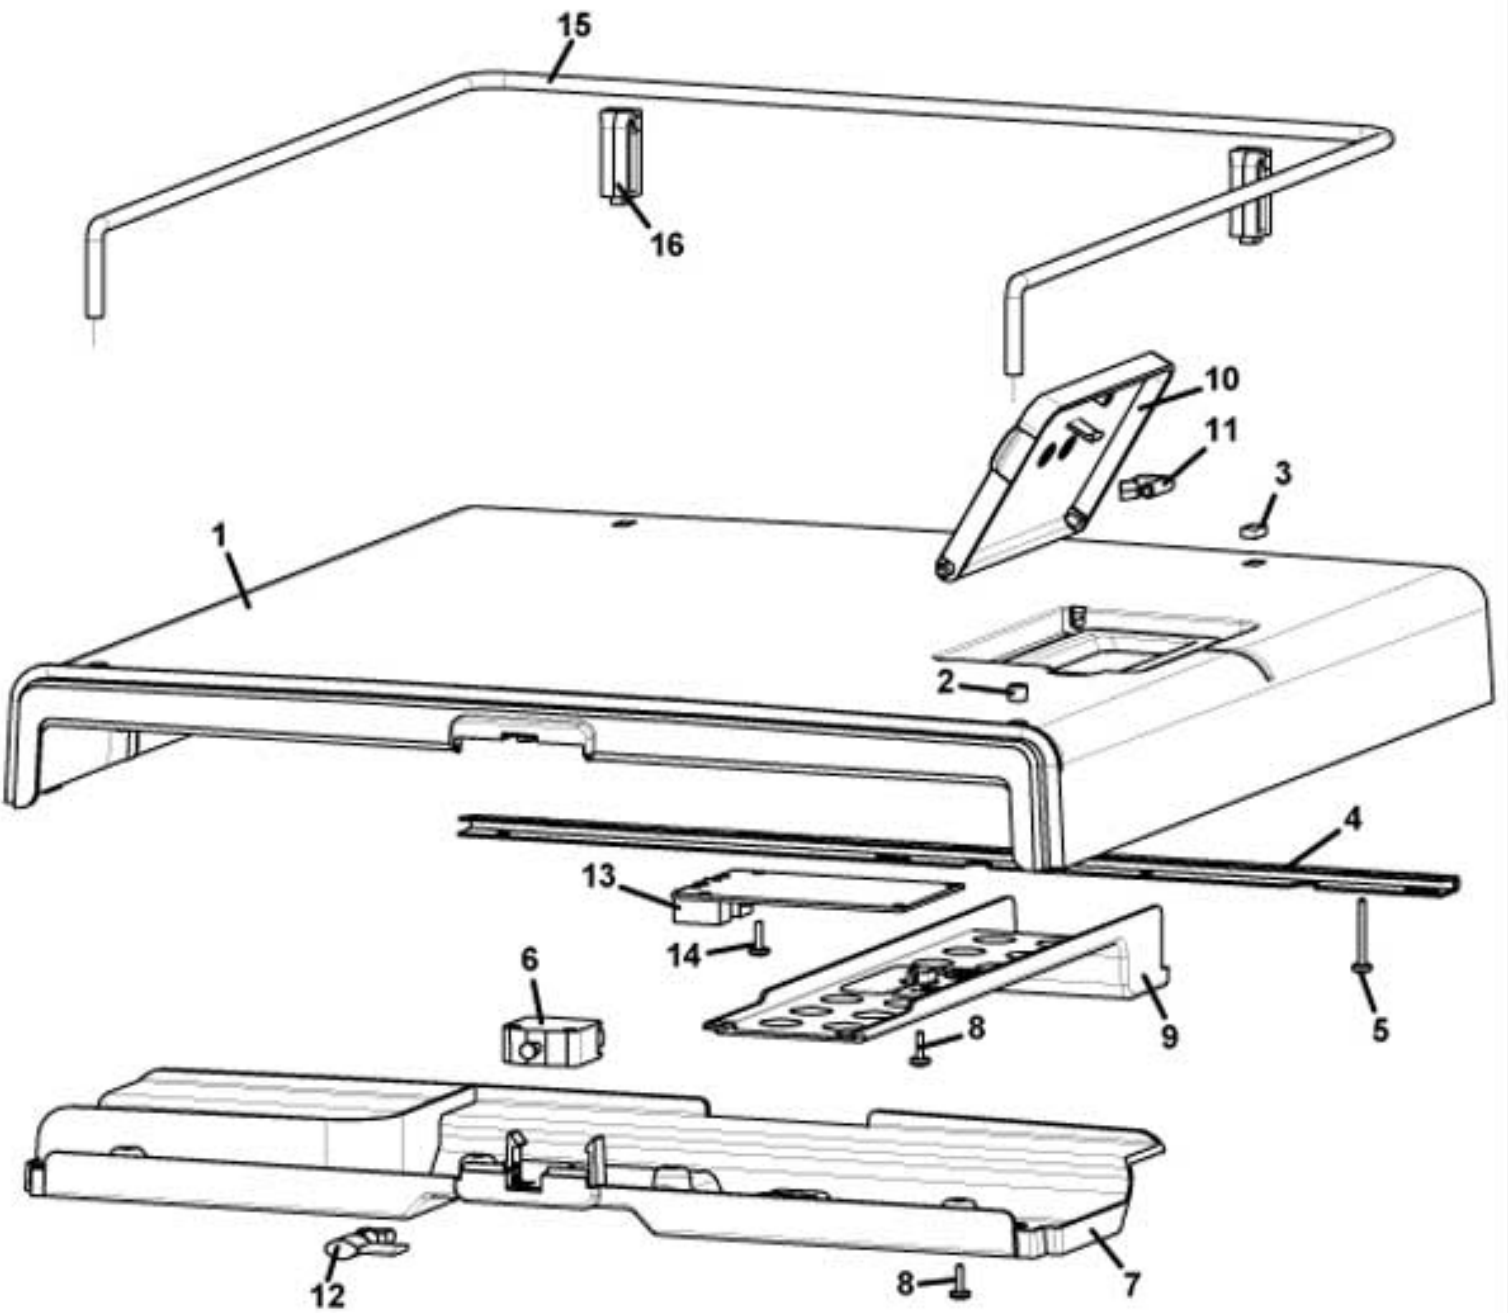

Pos.	Code	Description
1	0010024135	C/B CABINET STRUCTURE
	0010024135NA	C/B CABINET STRUCTURE BLACK
2	0010027037	EXHAUST DRAWER DOUBLE
3	0010027022	EXTERNAL EXHAUST DRAWER
4	0010024111	ADJUSTABLE FEET
	0010024111NA	ADJUSTABLE FEET BLACK
	0010024111XC	ADJUSTABLE FEET CHROMATE
5	0010024112	ANTI-SLIP RUBBER D. 43,5X4
6	0090002113	MR NCJM2480-X 24VDC
7	0010020029	GEAR MOTOR MASK
	0010020029NA	GEAR MOTOR MASK BLACK
8	0010024027	GROUNDS CONTAINER
9	0020039036CL	WATER TRAY + CONTACTS
10	0020039035	WATER COLLECTION TRAY GRATE
	0020039035CG	WATER COLLECTION TRAY GRATE LIGHT GREY RAL 7035
	0020039035CM	WATER COLLECTION TRAY GRATE MERCEDES GREY RAL 9006
11	0010024028	BACK COVER
	0010024028DE	BACK COVER REMBRANT SILVER GREY
	0010024028NA	BACK COVER BLACK
12	VIT0002401	TAPPING SCREW TCB 3.5 x 9.5
13	0010027217	WIRING RACEWAY