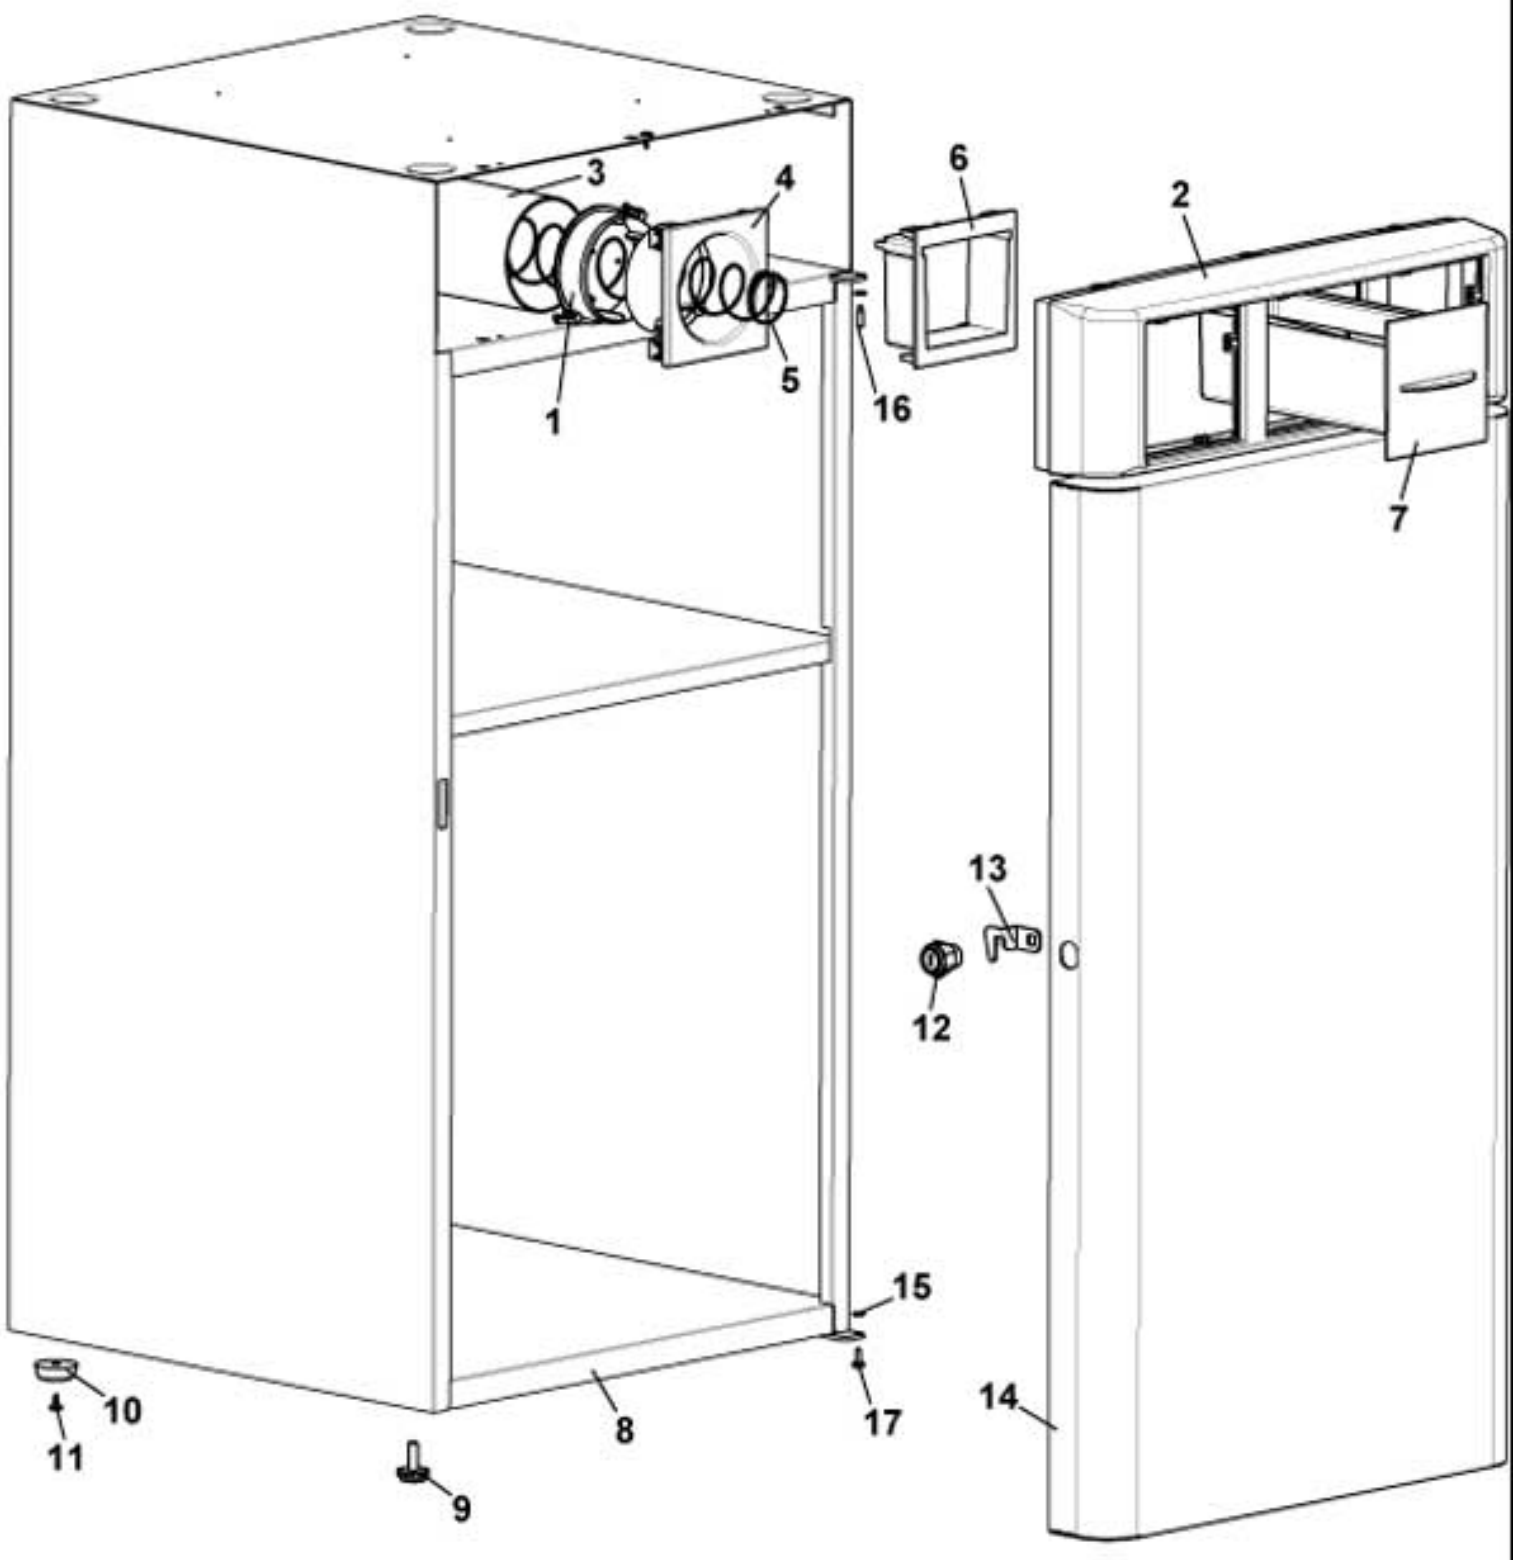

Pos.	Code	Description
1	0010020324	CUP TUBE SUPPORT
2	0010024754	FRONT COVER FOR CABINET
3	0010024764	PIPE D.I. 9,5 x 442 FOR CUPS 70-73
4	0010027147	D.73 CUP PIPE SUPPORT
	0010027147CM	D.73 CUP PIPE SUPPORT MERCEDES GREY RAL 9006
5	0010020334	CUP PUSHING SPRING
6	0010027143	FRONT COVER DRAWER SUPPORT
7	0010027144	FRONT COVER DRAWER
8		SELECT IN THE ORDER THE MODEL OF THE BASE EXPECTED (COLOR, CUPS D.,VERSION)
9	VIT0010504	D.22x7 M6x20 ADJUSTABLE FEET
10	0010005016	CABINET FEET
11	VIT0002401	TAPPING SCREW TCB 3.5 x 9.5
12	SER0000026	LOCK BOX 5 DT mm 20 RAPID
13	0020037015	LOCK BRACKET
14		SELECT IN THE ORDER THE MODEL OF THE BASE EXPECTED (COLOR, CUPS D.,VERSION)
15	VIT0003003	WASHER D.8 x 4.3 x 0.8
16	0010020313	DOOR HINGE UPPER PIN
17	VIT0000205	SCREW TE M4x10