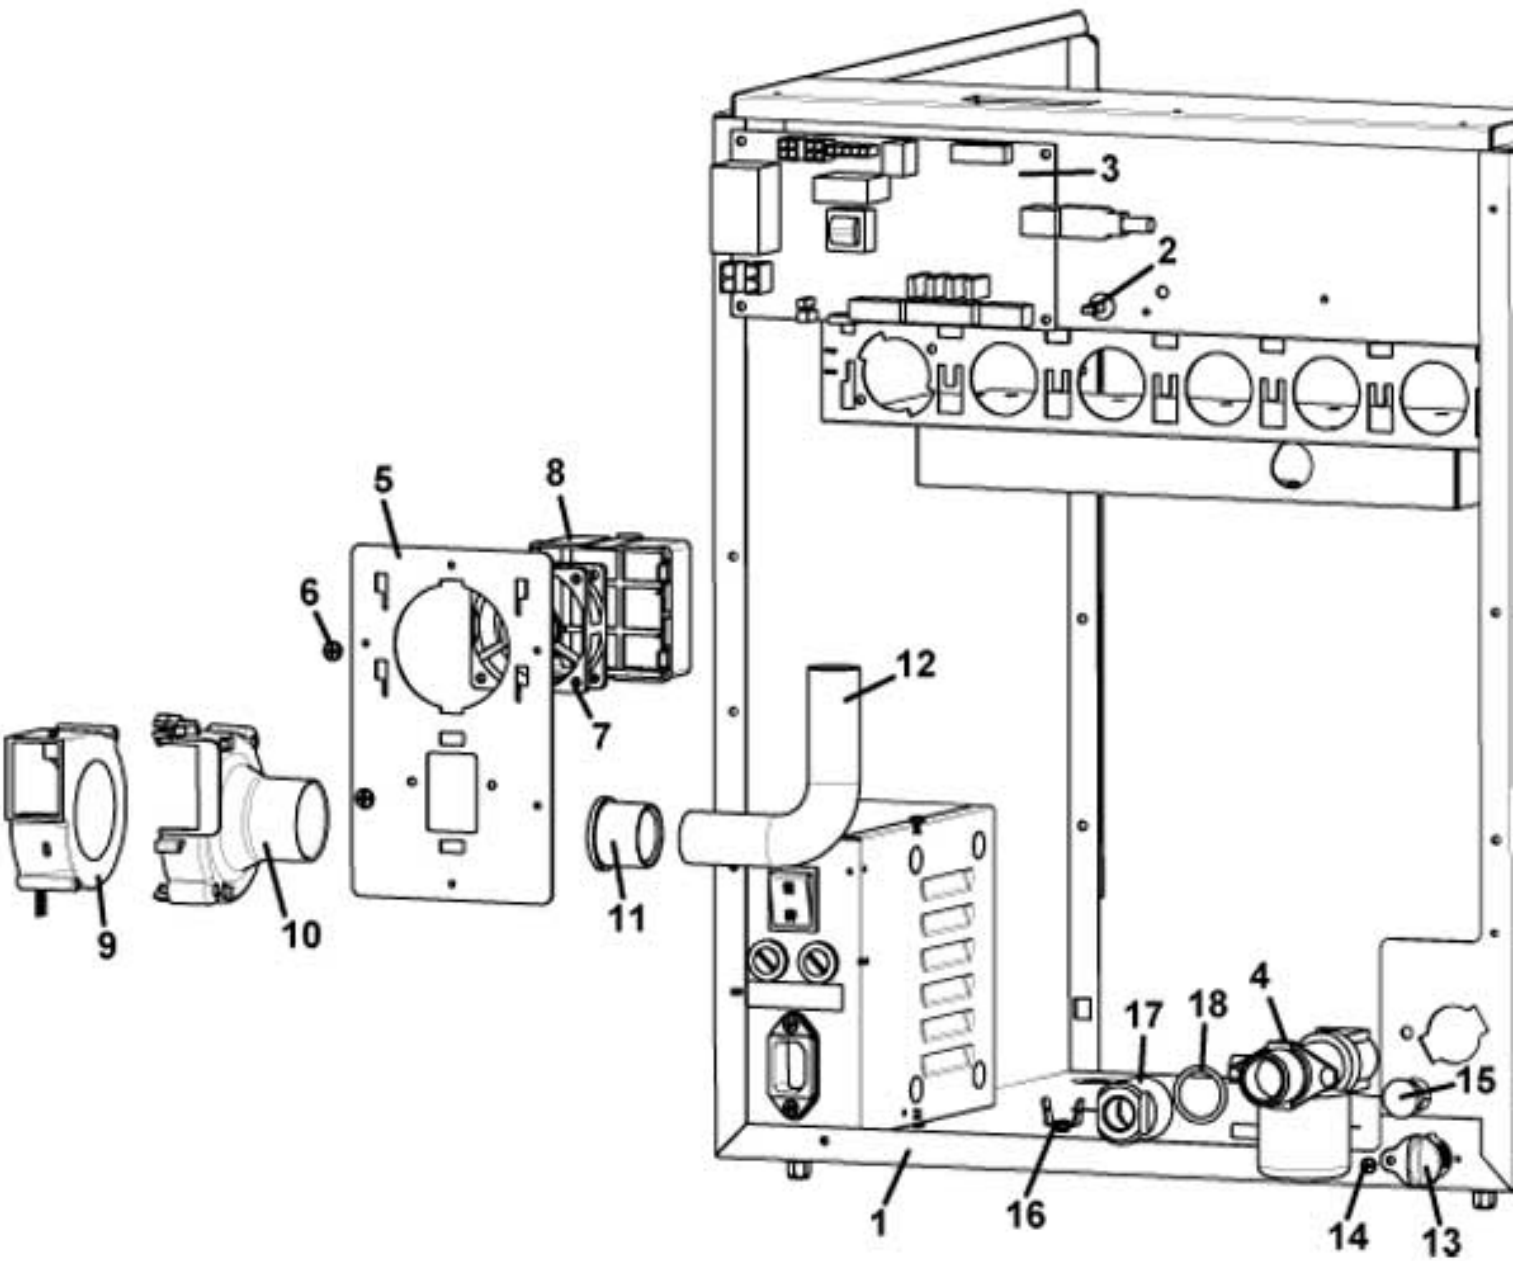

CINO XS GRANDE - REAR VIEW CABINET

Pos.	Code	Description
1	0010024105	S/B CABINET STRUCTURE
	0010024105DE	S/B CABINET STRUCTURE REMBRANT SILVER GREY
	0010024105NA	S/B CABINET STRUCTURE BLACK
2	ELE0062013	BOARD SUPPORT
3	SCH0007960	CPU POWER
4	0110001058	EV.DIS.SICUR.800.150 MOD.24VDC
5	0130013018	CENTRIFUGAL FAN SUPPORT
	0130013018NA	CENTRIFUGAL FAN SUPPORT BLACK
6	VIT0002401	TAPPING SCREW TCB 3.5 x 9.5
7	ELE0000462	AXIAL FAN FL0625LD 24DC
8	0010027064	FAN TRAY
9	ELE0000465R	24V DC EXHAUST FAN
10	0010024129	CENTRIFUGAL EXHAUSTER SUPPORT
	0010024129NA	CENTRIFUGAL EXHAUSTER SUPPORT BLACK
11	0070020073	EXHAUST REDUCTION
	0070020073CY	EXHAUST REDUCTION TECHNIC GREY RAL 9018
	0070020073NA	EXHAUST REDUCTION BLACK
12	TEOL000001CL2E	OLO TUBE SL D.20 L.300MM
13	0600016455	H2O RAPID DISCHARGE PLUG
14	VIT0002009	TAPPING SCREW T.C.B. 3,5 x 6,5
15	GUA0011010	RELEASE PLUG
16	ELE0060520	GROUND RIVET
17	0810010558	3/8 GAS M WATER INLET VALVE CONNECTION
18	GUA0000021	OR 130