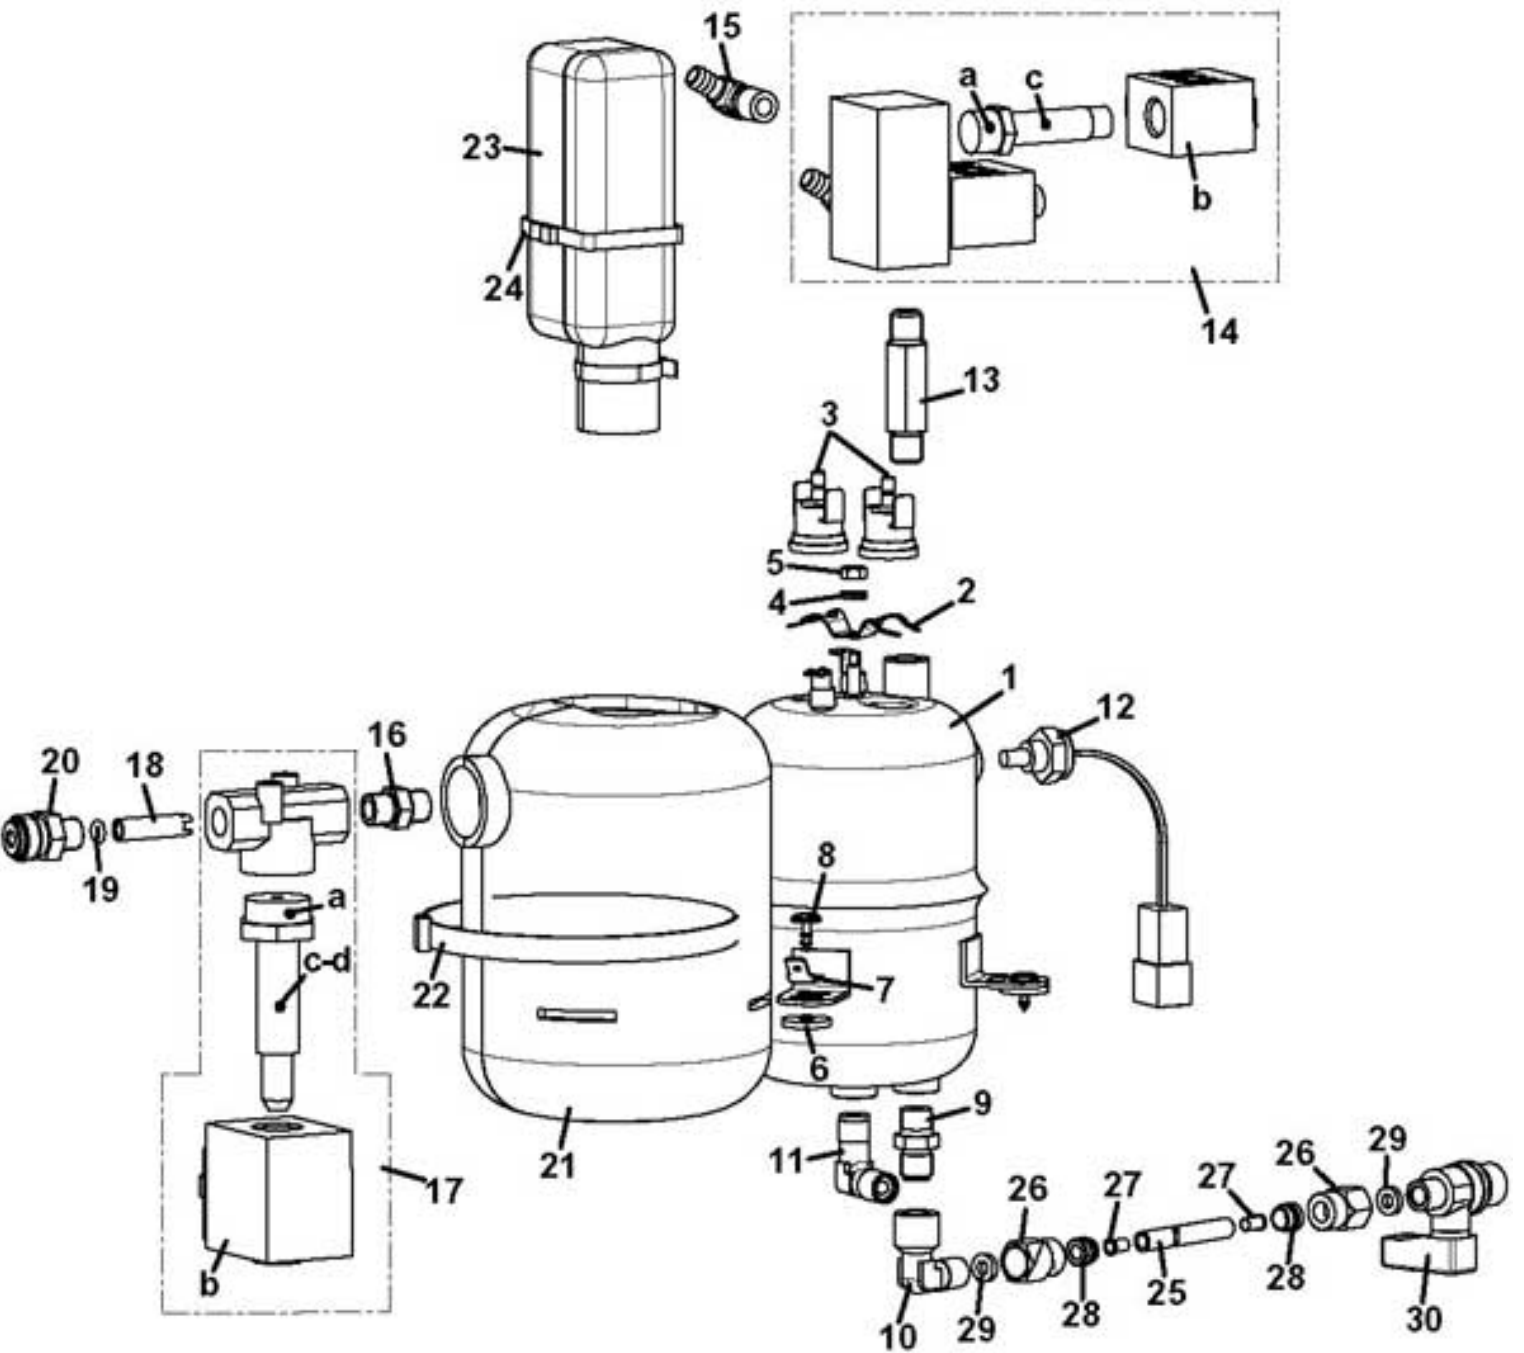

CINO EC MICRO GROUP BOILER

CINO EC MICRO GROUP BOILER

Pos.	Code	Description
1	0600019701	1500W 230V STAINLESS STEEL BOILER 230V
2	0600019188	THERMOSTAT FIXING SPRING
3	ELE0000982	MANUAL RESET THERMOSTAT 120°C
4	VIT0003109	WASHER tab D. 4.3
5	VIT0004816	STAINLESS STEEL NUT M4
6	1600001098	SYNTHETIC RUBBER D.4.5 SPACER
7	0600019012	MASS BLOCK
8	VIT0002401	SCREW TCB 3.5 x 9.5
9	0100001017	STRAIGHT MALE CONNECTION D.6-1/8
10	0100001085	M-F 1/8 ELBOW CONNECTION
11	0100001019	L FITTING D.6-1/8M CON.
12	ELE0000975	ESPRESSO PROBE
13	0600012658	VALVE BOILER CONNECTION
14	0110001111	24V DC 7W 2-WAY VALVE
14/a	0110010138	VALVE SLEEVE OLAB (D.13,9+WHITE OR)
14/a	0110010148	VALVE SLEEVE OLAB (D.14,9+GREEN OR)
14/b	0110010135	COIL FOR EV OLAB
14/c	0110010136	MOBILE CORE + SPRING FOR EV OLAB
15	0100001102	RUBBER HOLDER CORNER
16	0100001084	NIPPLO GC 1/8
17_1	0110001112	EV 3 WAY F-F 1/8 24V DC OLAB
17_1/a	0110010142	VALVE SLEEVE
17_1/b	0110010141	COIL FOR EV
17_1/c	0110010144	MOBILE CORE FOR EV
17_1/d	0110010146	CONIC SPRING FOR EV
17_2	0110001072	24 DC 1/8 3-WAY VALVE ODE
17_2/a	0110010035	3-WAY VALVE SLEEVE ODE
17_2/b	0110010065	8W 24 D.C. COIL ODE
17_2/c	0110010020	CORE WITH SPRING FOR 3-WAY VALVE ODE
18	0110003122	OR SPACER
19	GUA0000069	2015 OR
20	0110003121	WATER OUTLET UNION
21	0600019195	BOILER HOUSING INSULATION
22	FASC000214	BLACK PLASTIC CLIP 7,8X365
23	0600019197	EV HOUSING INSULATION
24	FASC000215	BLACK PLASTIC CLIP 2,6X200
25	TTEF04/06T	D.6*4 PIPE FOR FOODSTUFFS
26	0100001002	NUT FOR PIPE FITTING D.6
27	0100002005	STRENGTHENING BUSH D.4
28	0100002002	LOCKING RING D.6
29	0100003002	COPPER GASKET
30	0600019017	COCK M/F 1/8
100	0600019701CL	1500W 230V STAINLESS STEEL BOILER 230V ASSEMBLED FROM POS.1 TO POS. 5