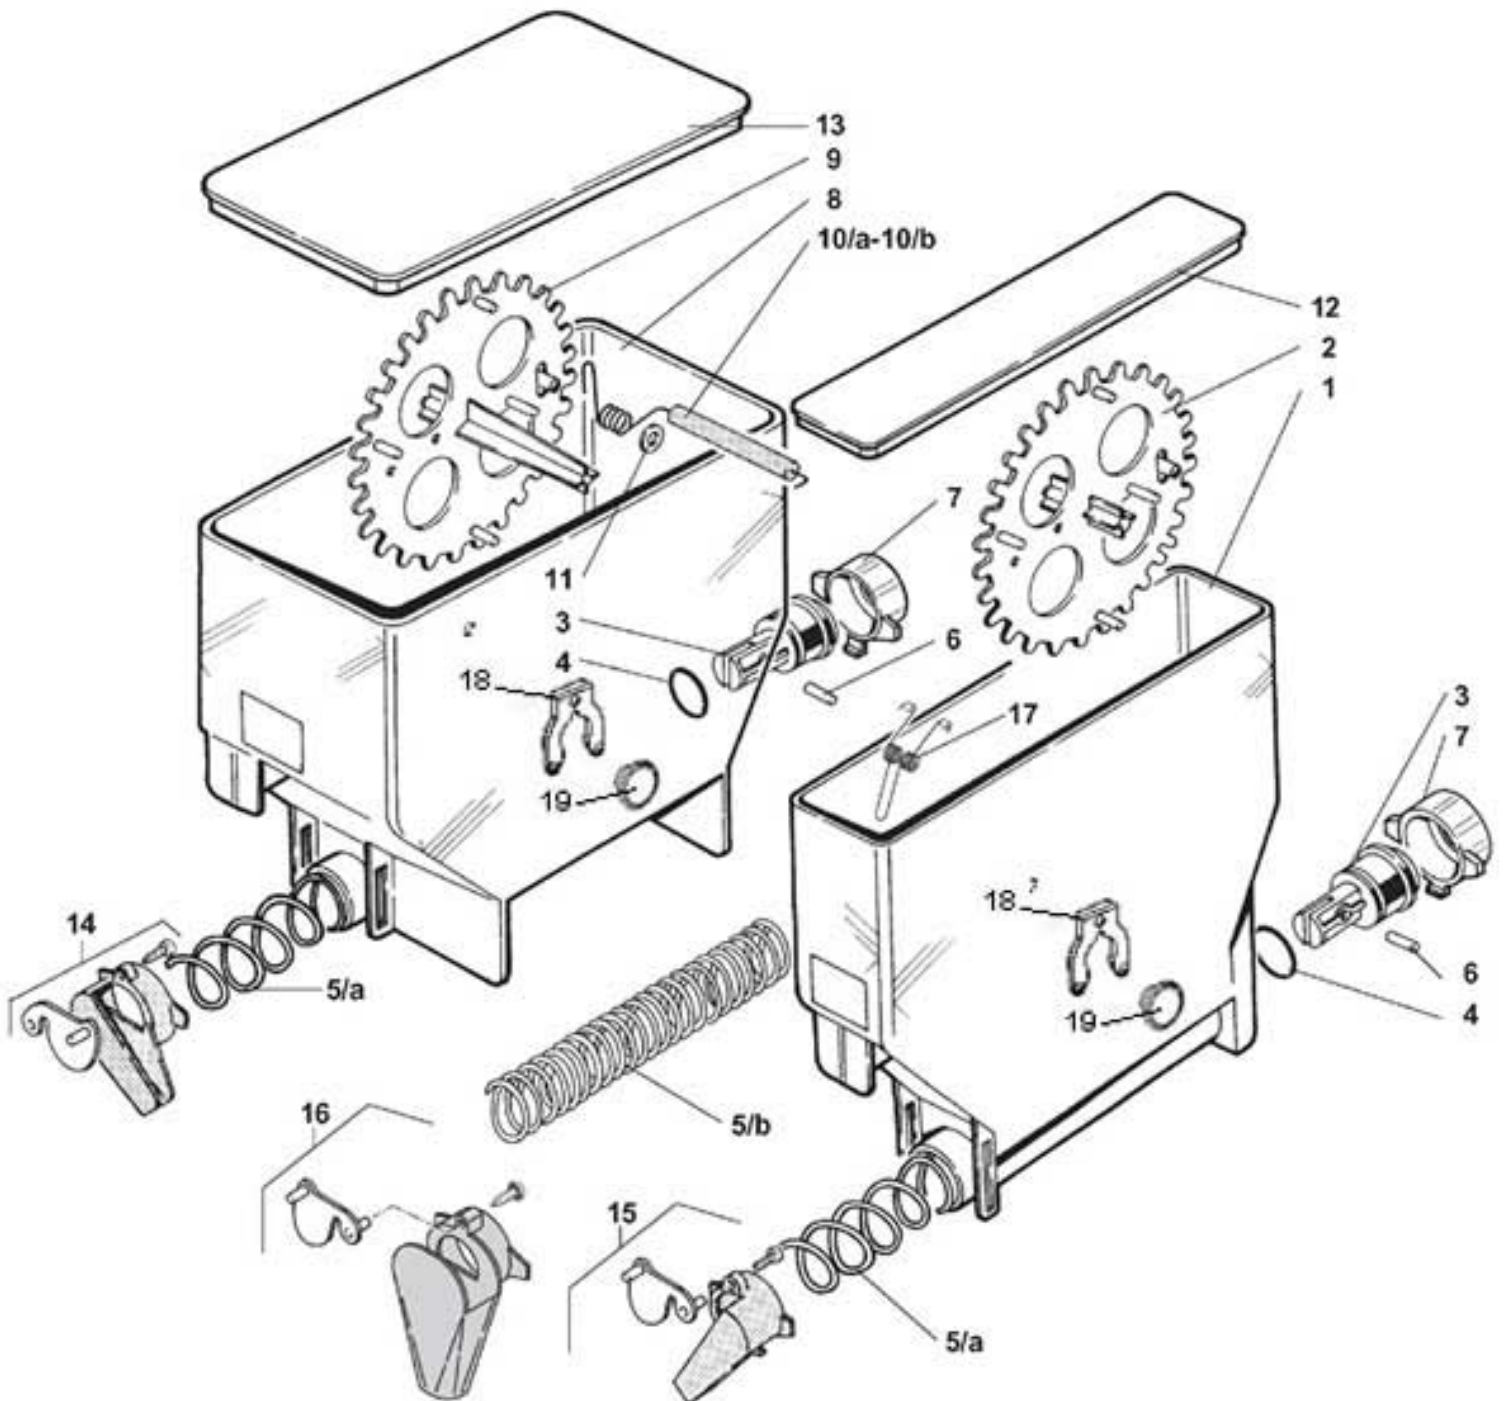

CINO EC PRODUCT CONTAINERS

CINO EC PRODUCT CONTAINERS

Pos.	Code	Description
1	0230030500	INGREDIENT CONTAINER MM54 H190 WITH PINS
2	0230030236	MIXER GEAR
3	0230030012	AUGER PIN
4	GUA0000083	GASKET 123
5/a	0230030014	AUGER P.18
5/b	0230030013	AUGER P.9
6	VIT0005301	ELASTIC PIN D.2 x 14
7	0230030011	REAR BUSH
8	0230030520	INGREDIENT CONTAINER MM110 H190 WITH PINS
9	0230030237	MIXER GEAR mm.110
10/a	0230030041	INGREDIENT MIXER 112 mm
10/b	0230030042	INGREDIENT MIXER 112 mm LEFT OUTLET
11	VIT0003210	STAINLESS STEEL FLAT WASHER D. 8.4 x 14 x 1.6
12	0230030156	CONTAINER COVER 54 mm.
13	0230030158	CONTAINER LID 110 mm.
14/a	0230030058R	RIGHT PRODUCT FEEDER (BIG HOLE-ORANGE))
14/b	0230030044R	RIGHT PRODUCT FEEDER (SMALL HOLE-RED)
15/a	0230030057R	LEFT PRODUCT FEEDER (BIG HOLE-ORANGE)
15/b	0230030043R	LEFT PRODUCT FEEDER (SMALL HOLE-RED)
16	0230030059R	FRONTAL FEEDER (BIG HOLE-ORANGE)
17	0230030052	ANTIBRIDGING
18	0230030239	GEAR PIN FORK
19	0230030238	GEAR ROTATION PLUG
100	0230030522R	INGREDIENT CONTAINER 110MM H190 WITH PINS-AUGER 18-RIGHT OUTLET-WITH LID
101	0230030525R	INGREDIENT CONTAINER 110MM H190 WITH PINS-AUGER 18-LEFT OUTLET-WITH LID
102	0230030506R	INGREDIENT CONTAINER 54 H190- WITH PINS-AUGER 18-WITH LID
103	0230030502R	INGREDIENT CONTAINER 54 H190- WITH PINS-AUGER 9-WITH LID