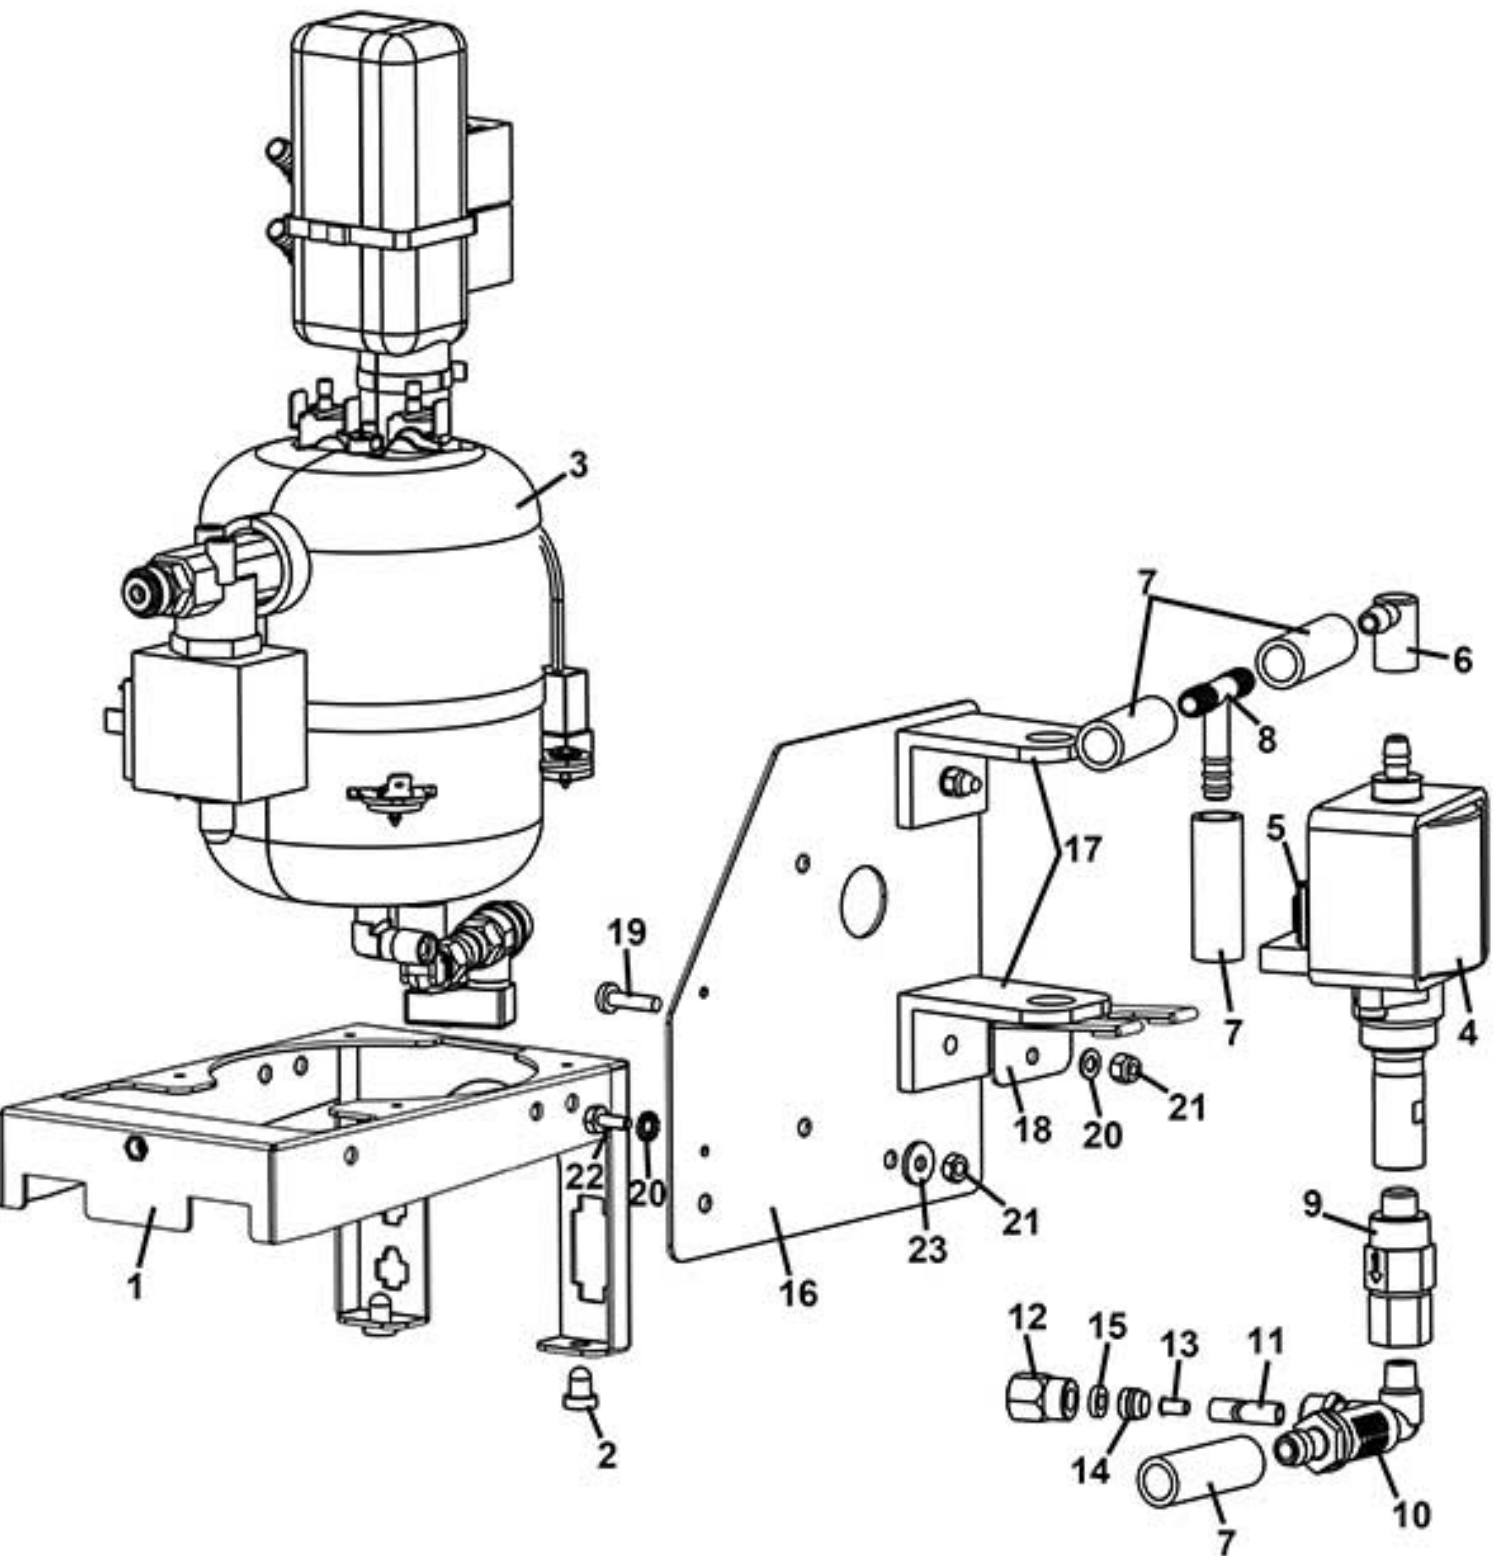

CINO EC PRESSOBEAN BOILER SUPPORT

CINO EC PRESSOBEAN BOILER SUPPORT

Pos.	Code	Description
1	0600019720NA	STAINLESS STEEL BOILER SUPPORT (BLACK)
2	0020018061	BUTTON PLUG
3		See table MICRO GROUP BOILER
4	0110004041	EX5 230V 50 HZ PUMP
5	ELE0000915	THERMIC PROTECTION
6	0110004023	PIPETTE
7	TSIL05/08T	TRANSPARENT SILICONE PIPE D.5 x 8
8	0100003015	TEE UNION
9	0110002012R	1/8M INLET - 1/8F OUTLET NON-RETURN VALVE
10	0110004060	BY PASS VALVE 80
11	TTEF04/06T	D.6*4 PIPE FOR FOODSTUFFS
12	0100001002	NUT FOR PIPE FITTING D.6
13	0100002005	STRENGTHENING BUSH D.4
14	0100002002	LOCKING RING D.6
15	0100003002	COPPER GASKET
16	0010028234	PUMP SUPPORT
17	0110004022	SQUARE SUPPORT
18	0010027223	PUMP SUPPORT BRACKET
19	VIT0000014	M 4x16 TCB SCREW
20	VIT0003103	WASHER tab D. 4.3
21	VIT0004503	NUT M 4
22	VIT0000205	SCREW TE M4x10
23	VIT0003301	WASHER D.12 x 4.3 x 1.5