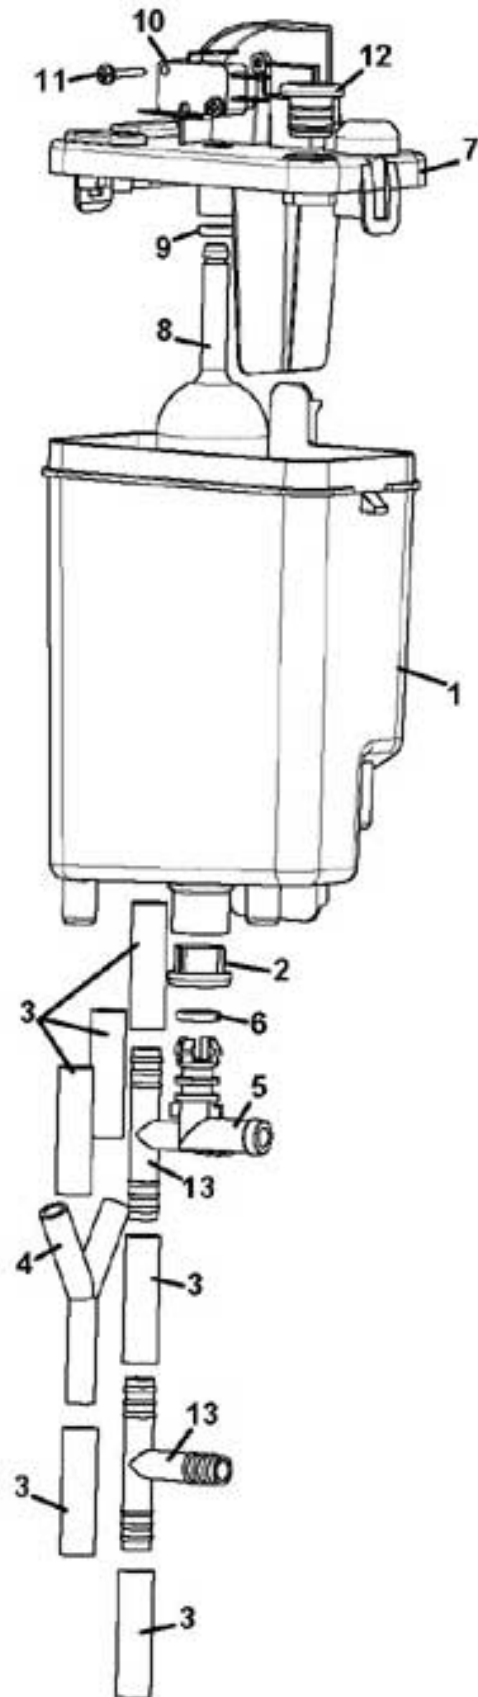

CINO EC WATER INLET PANEL

**CINO EC
WATER INLET PANEL**

Pos.	Code	Description
1	0800013041	TANK
2	0110020007	D.20 PLASTIC FILTER
3	TSIL07/11T	TRANSPARENT SILICONE PIPE D.7 x 11
4	0100001065	'Y' FITTING
5	0800009211	ELBOW WITH RAPID CONNECTION
6	GUA0000043	OR 109
7	0800013043	TANK COVER
8	0800013046	FLOATER TANK
9	GUA0000082	SILICONE GASKET D.6
10	ELE0001514	3 A 250 V MICROSWITCH
11	VIT0002013	2.9 x 19 TAPPING TCB SCREW
12	0800013051	VALVE GASKET
13	0100003003	TEE UNION