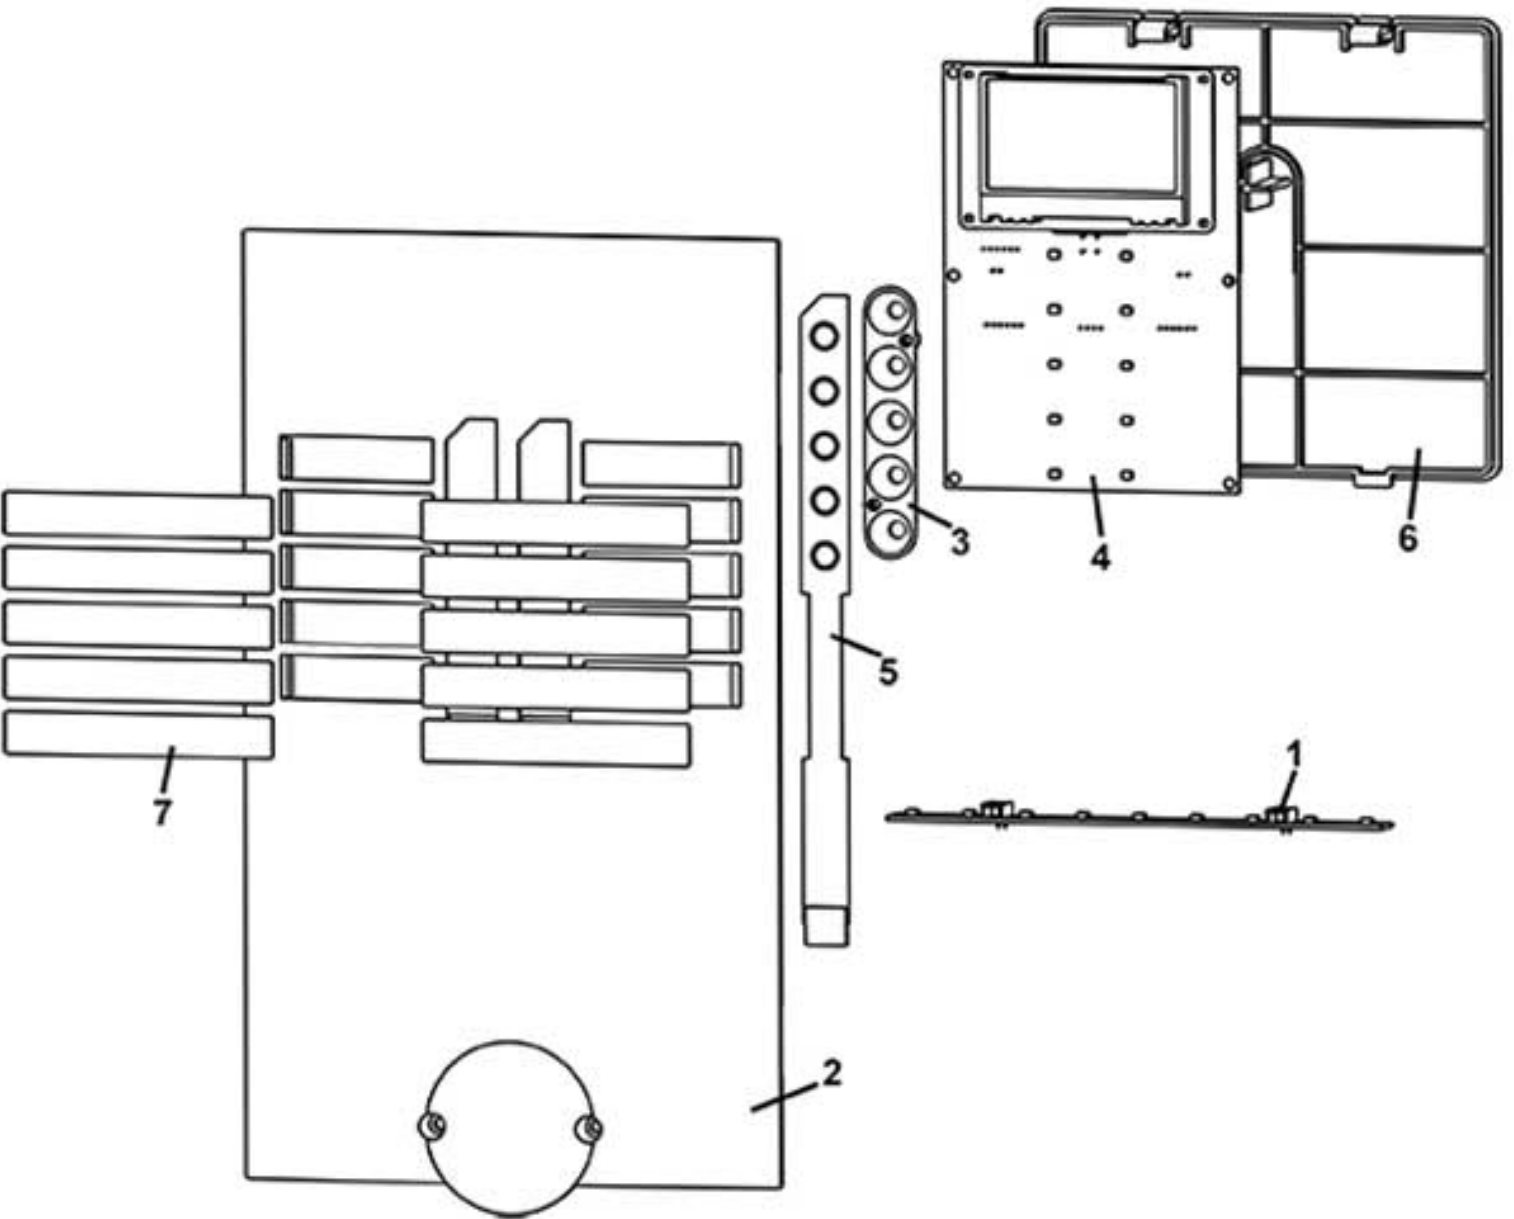

CINO EC LIGHTING GLASS

Pos.	Code	Description
1	SCH0008160	FRONTAL PANEL LIGHTING BOARD
2	0020037654TR	FRONT PANEL GLASS (TRANSPARENT)
3	0020039079NA	BUTTONS LIGHT GUIDE (BLACK)
4	SCH0008980CL	ASSEMBLED DISPLAY
5	ELE0000470	RIGHT KEYBOARD-5 BUTTONS
6	0020037655IC	UPPER INTERNAL DOOR COVER (ORANGE RAL 2011)
7