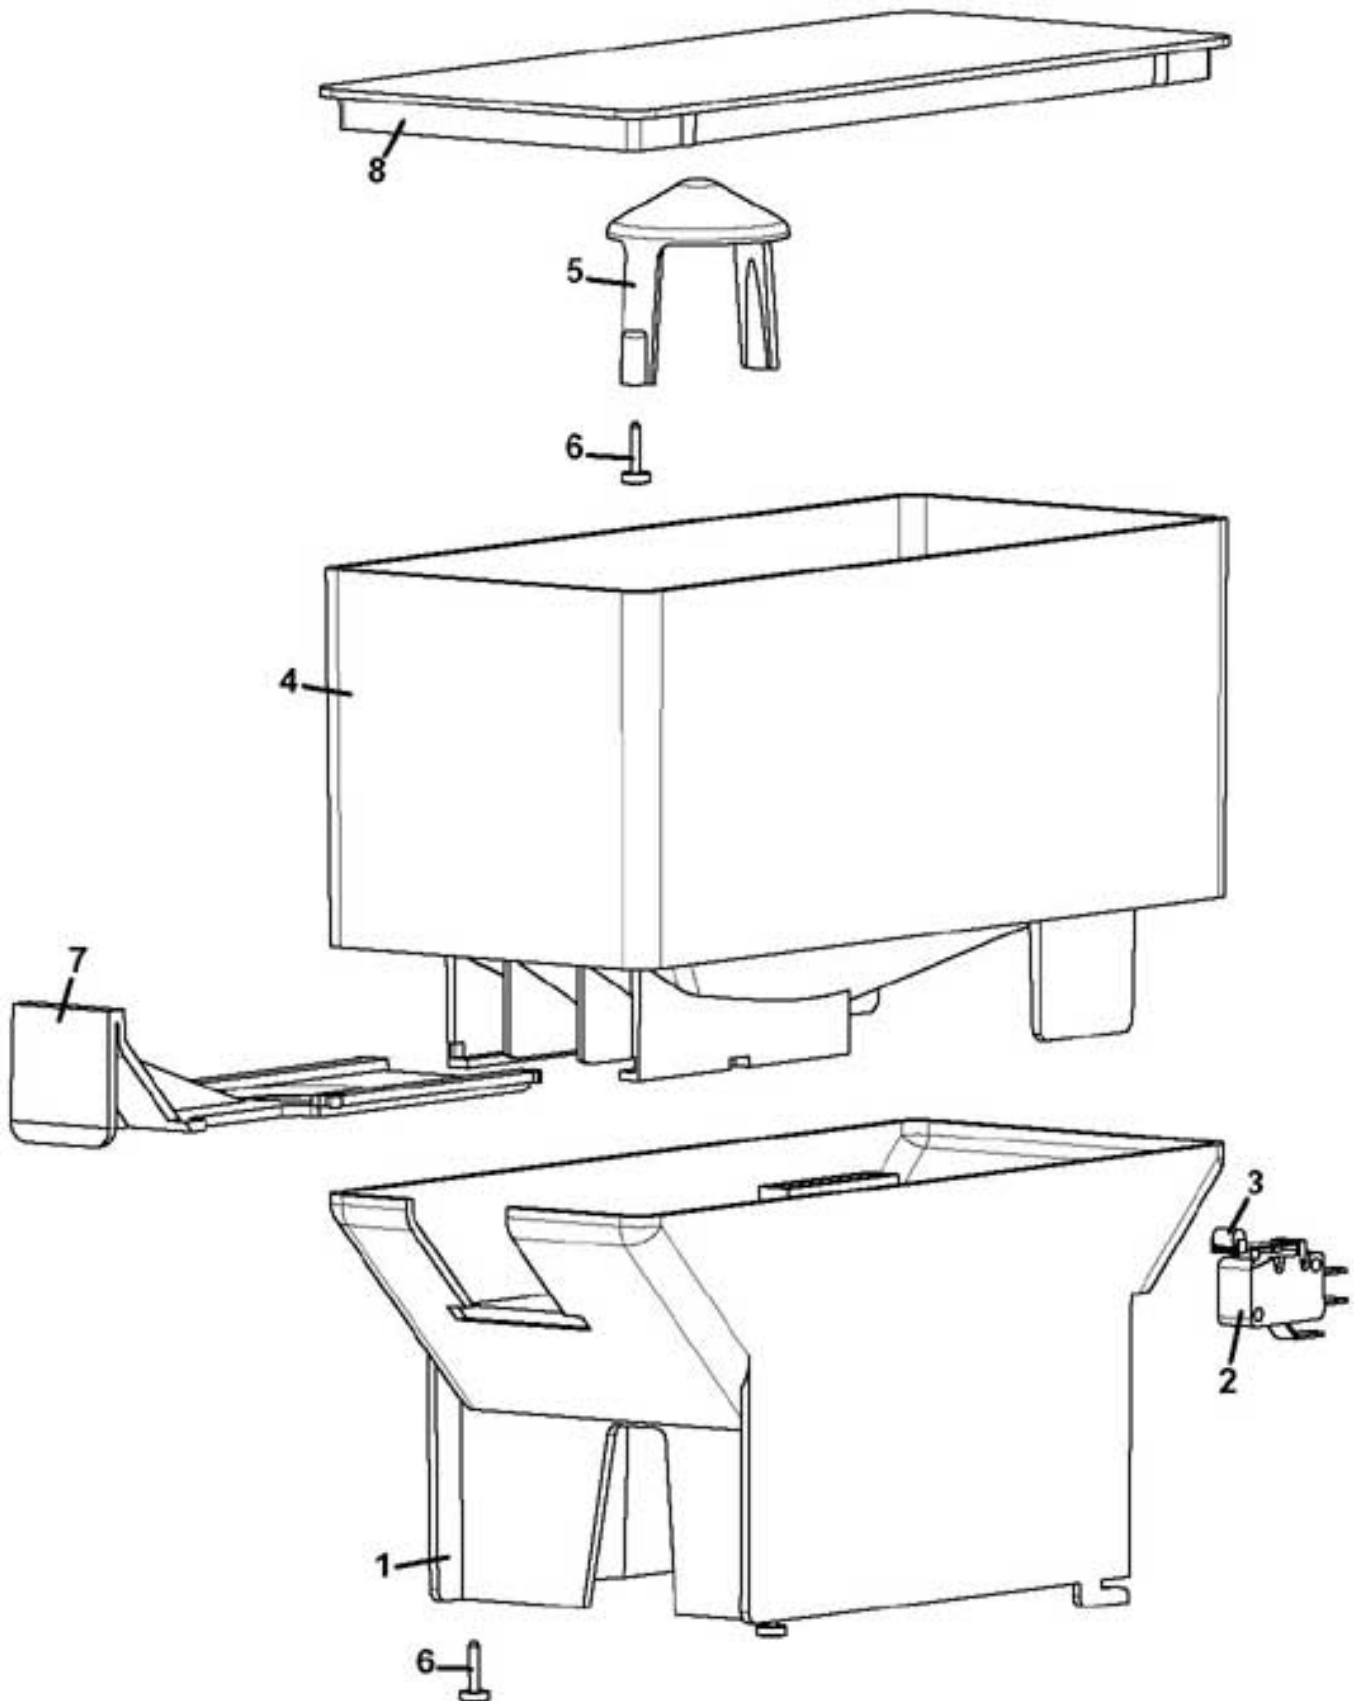

CINO EC COFFEE BEANS CONTAINER

CINO EC
COFFEE BEANS CONTAINER

Pos.	Code	Description
1	0230015301NA	GRINDER COVER (BLACK)
2	ELE0001522	1-WAY 16 A 250 V MICROSWITCH
3	ELE0001906	161 E R 24.1 MICRO LEVER
4	0230015302TR	COFFEE CONTAINER (TRASPARENT)
5	0230015227TR	GRINDER PROTECTION (TRASPARENT)
6	VIT0002469	SCREW TC 3.5 x 10
7	0230015303IC	COFFEE CONTAINER BLADE (ORANGE RAL 2011)
8	0230015305CK	COFFEE CONTAINER COVER (DUST GREY RAL 7037)
100	0230015300CL	COFFEE CONTAINER ASSEMBLED (FROM POS.1 TO POS. 8)