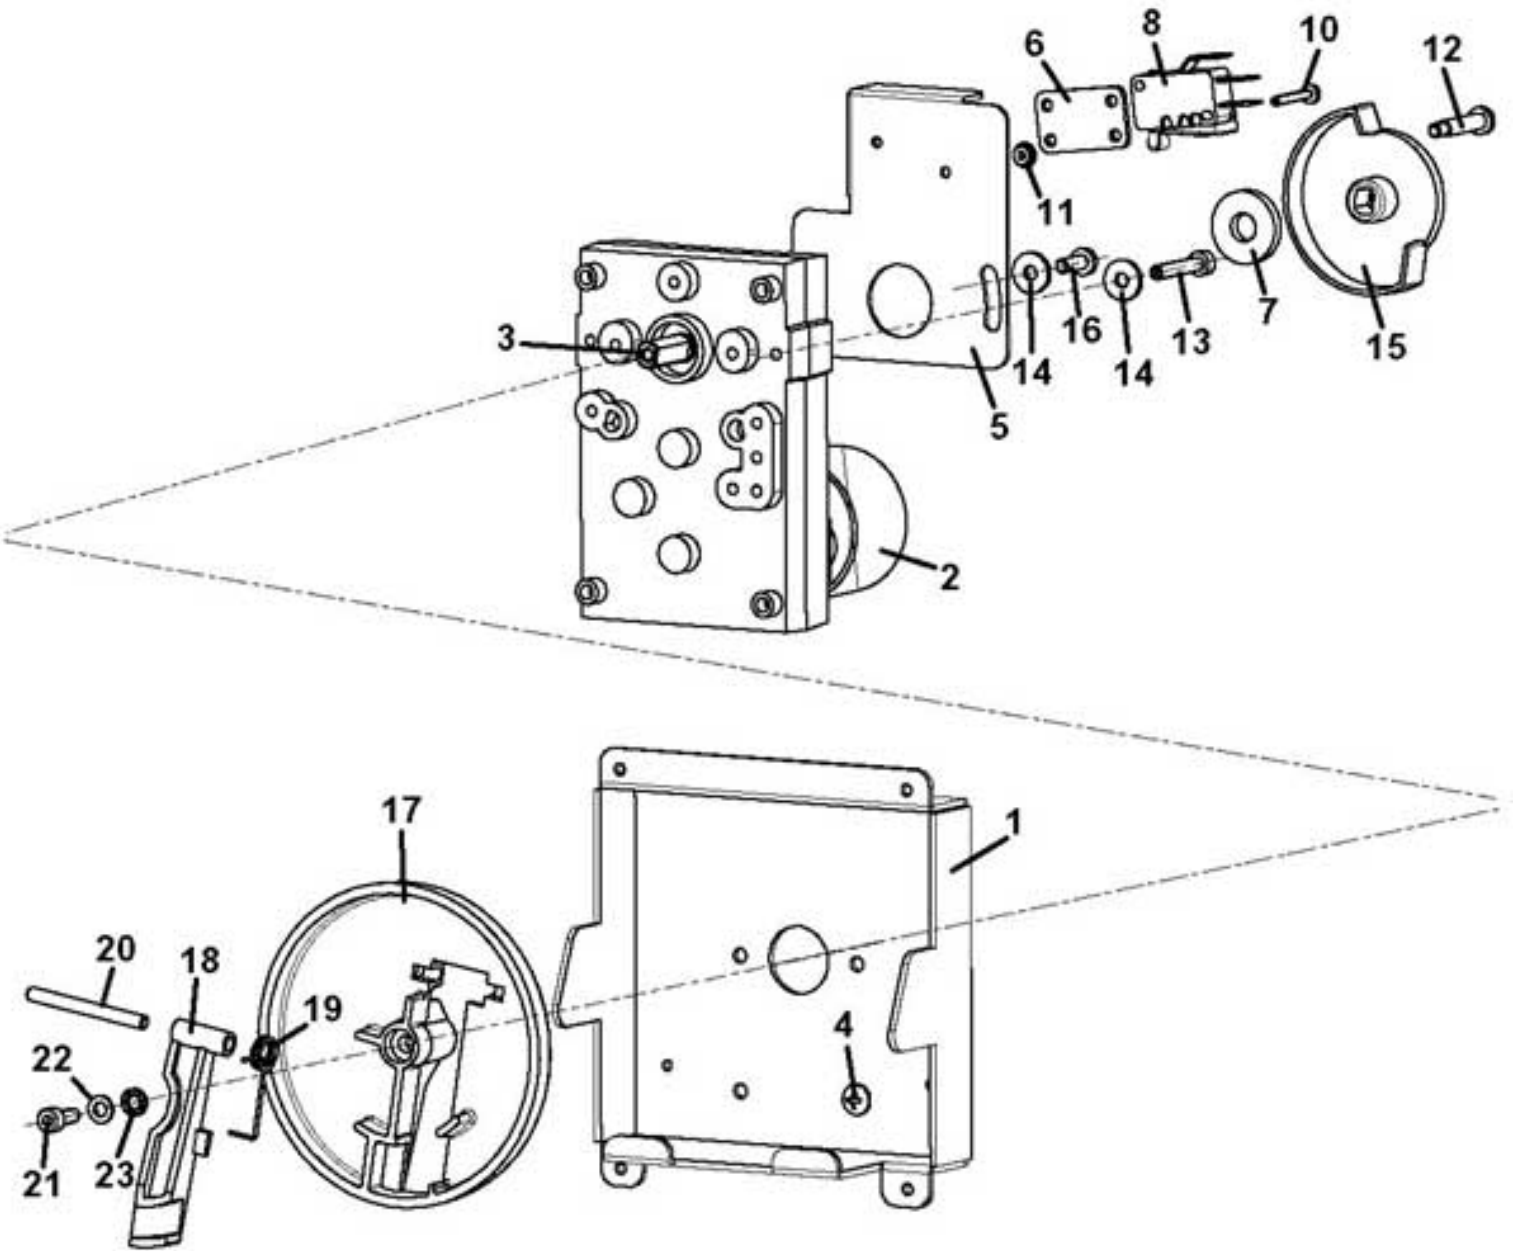

CINO EC MICRO COFFEE GROUP MOTOR SUPPORT

CINO EC

MICRO COFFEE GROUP MOTOR SUPPORT

Pos.	Code	Description
1	0260010128	MICRO GROUP MOTOR SUPPORT
2	0090002191	11 RPM 24V DC MOTOR
3	0090002181	COFFEE BEANS GROUP SHAFT
4	VIT0000030	SCREW TCB M4 x 7
5	0250008093	MICRO PLATE
6	4600010014	MICRO SPACER
7	0250008091	MICRO SPACER
8	ELE0001529	MICRO WITH LEVER
10	VIT0000007	M 3x20 TCB SCREW
11	VIT0004701	M3 FR NUT
12	0250008126	SPECIAL M4 PIN
13	VIT0005521	4x25 TCEI SCREW
14	VIT0003301	WASHER D.12 x 4.3 x 1.5
15	0250008043	GROUP READER DISK
16	VIT0000012	SCREW T.C.B. M 4 x 10
17	0250008012	MOTOR CRANK
18	0250008034	HOOKING LEVER
19	0250008059	SPRING FOR HOOKING LEVER
20	VIT0005205	4 x 40 CYLINDRICAL PIN
21	VIT0005508	4x12 TCEI SCREW
22	VIT0003003	WASHER D.8 x 4.3 x 0.8
23	VIT0003103	WASHER tab D. 4.3