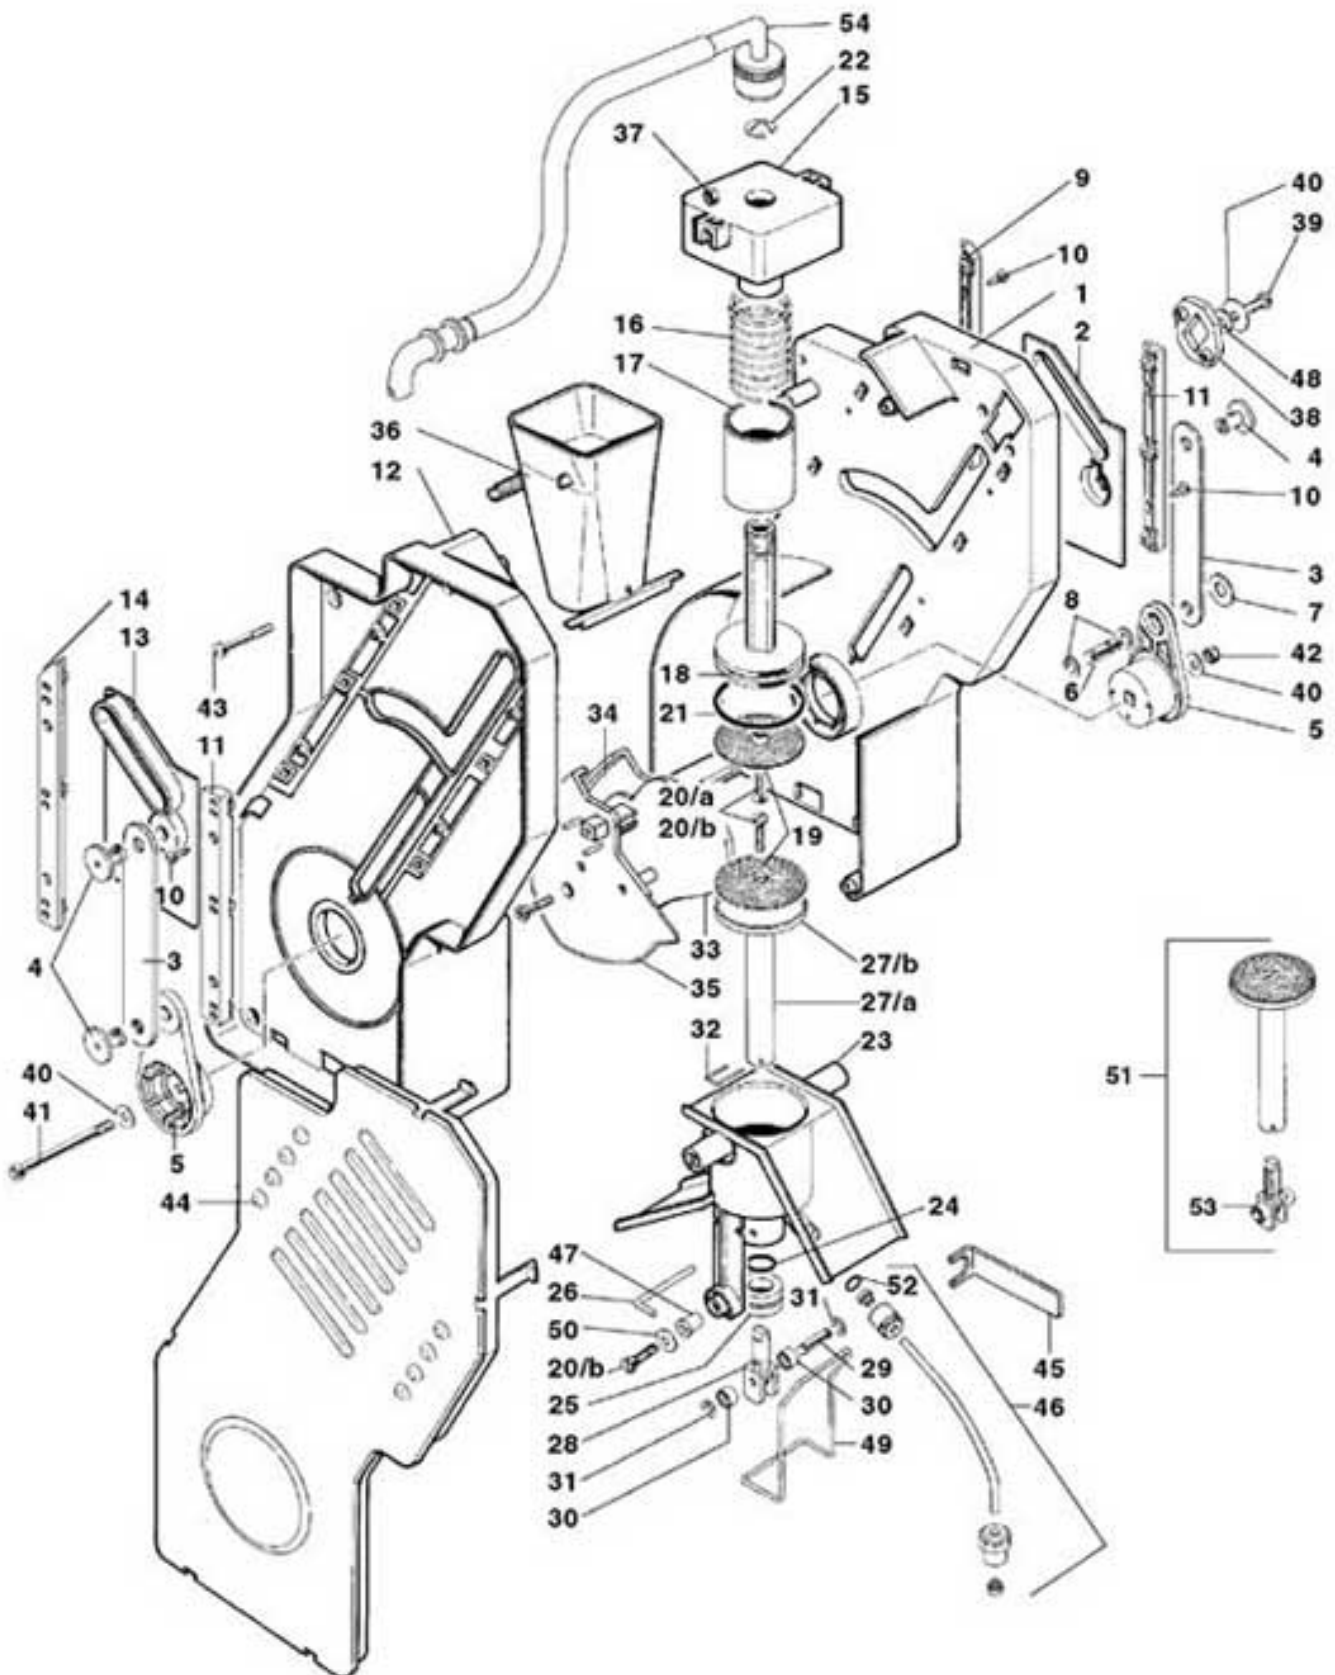

CINO EC MICRO COFFEE GROUP

CINO EC MICRO COFFEE GROUP

Pos.	Code	Description
1	0250008005	R.H. FRAME It's part of kit 0250008005R
2	0250008084	R.H. INFUSION CHAMBER CAM
3	0250008009	CONNECTING ROD
4	0250008028	PIN FOR CONNECTING ROD
5	0250008011	R.H. CRANK
6	0250008014	MOTOR CRANK PIN
7	0250008042	ANTIVIBRATION WASHER
8	VIT0006515	D.5 RADIAL STOP RING
9	0250008031	R.H. REAR GUIDE
10	VIT0002026	3.5x 6.5 STAINLESS STEEL TAPPING TCB SCREW
11	0250008033	FRONT GUIDE
12	0250008006	L.H. FRAME It's part of kit 0250008005R
13	0250008085	L.H. INFUSION CHAMBER CAM
14	0250008032	L.H. REAR GUIDE
15	0250008086	UPPER FILTER SUPPORT
16	0250008024	UPPER FILTER SPRING
17	0250008087	SPRING COVER PIPE
18/a	0250008026	D.36 UPPER FILTER FOR COFFEE BEANS GROUP D. 36
18/b	0250008208	D.40 UPPER FILTER FOR COFFEE BEANS GROUP D. 40
	0250008208IC	D.40 UPPER FILTER FOR COFFEE BEANS GROUP D. 40 ORANGE RAL 2011
19/a	0250008099	FILTER FOR COFFEE BEANS GROUP D. 36
19/b	0250008211	FILTER D.40 FOR COFFEE BEANS GROUP D. 40
20	VIT0000121	M 3x8 TSP SCREW
21/a	GUA0000080	SILICONE 4112 OR FOR COFFEE BEANS GROUP D. 36
21/b	GUA0000097	SILICONE 4131 OR FOR COFFEE BEANS GROUP D. 40
22	VIT0006513	D.8 STAINLESS STEEL INSIDE SEEGER
23/a	0250008046R	INFUSION CHAMBER FOR COFFEE BEANS GROUP D. 36
23/b	0250008206R	INFUSION CHAMBER D.40 FOR COFFEE BEANS GROUP D. 40
24	GUA0000065	SILICONE OR 112
25	0250008053	LOWER INLET CUP BUSH
26	0250008029	GLASS BUSH PIN
27/a	0250008108	FILTER SUPPORT SHFT
27/b	0250008122	LOWER FILTER FOR COFFEE BEANS GROUP D. 36
27/c	0250008209	LOWER FILTER D.40 FOR COFFEE BEANS GROUP D. 40
	0250008209IC	LOWER FILTER D.40 FOR COFFEE BEANS GROUP D. 40 ORANGE RAL 2011
28	0250008106	LOWER FILTER ROLL SUPPORT
29	0250008021	ROLL SHAFT
30	0250008022	ROLL SHAFT
31	VIT0006516	D.3.2 RADIAL STOP RING
33	0250008083	FILTER EJECTION CAM
34	0250008016	R.H. FILTER RECOVERY CAM
35	0250008017	L.H. FILTER RECOVERY CAM
36	0250008036	COFFEE CONE
37	VIT0004803	STAINLESS STEEL NUT M4
38	0250008035	SETTING PLATE
39	VIT0000032	M 4x8 INOX TCB SCREW
40	VIT0003309	4.3x16x1.5 STAINLESS STEEL FLAT WASHER
41	VIT0005523	4x60 STAINLESS STEEL TCEI SCREW
42	VIT0004810	M 4 SELFLOCKING NUT
43	VIT0002461	SCREW TCCRT 4,2 x 26
44	0250008039	L.H. FRAME COVER
	0250008039CM	L.H. FRAME COVER FOR COFFEE BEANS GROUP D. 40 MERCEDES GREY RAL 9006
	0250008039IC	L.H. FRAME COVER FOR COFFEE BEANS GROUP D. 40 ORANGE RAL 2011
45	0250008048	KEY FOR NUT
46	0250008110CL	WATER INLET PIPER ASSEMBLY
47	VIT0009203	M 3 CONNECTION FOR THERMOPLASTIC
48	VIT0003451	GROWER SPRING WASHER
50	0250008088	WASHER FOR CHAMBER CAM
51	0250008109R	D.36 LOWER FILTER+ROLL SUPPORT ASSEMBLY
52	GUA0000061	2010 VITON OR
53	0250008107R	LOWER FILTER ROLL SUPPORT
54	0250008176CL2	COFFEE OUTLET PIPE ASSEMBLY
100	0250008001R	MICRO COFFEE GROUP FOR COFFEE BEANS GROUP D. 36
101	0250008201R	MICRO COFFEE GROUP D.40 FOR COFFEE BEANS GROUP D. 40
102	0250008026R	D.36 UPPER FILTER ASSEMBLY FOR COFFEE BEANS GROUP D. 36
103	0250008208R	D.40 UPPER FILTER ASSEMBLY FOR COFFEE BEANS GROUP D. 40
104	0250008108R	D.36 LOWER FILTER
105	0250008209R	D.40 LOWER FILTER ASSEMBLY
106	0250008210R	LOWER FILTER D.40+ SUPPORT ROLL ASSEMBLED

assieme