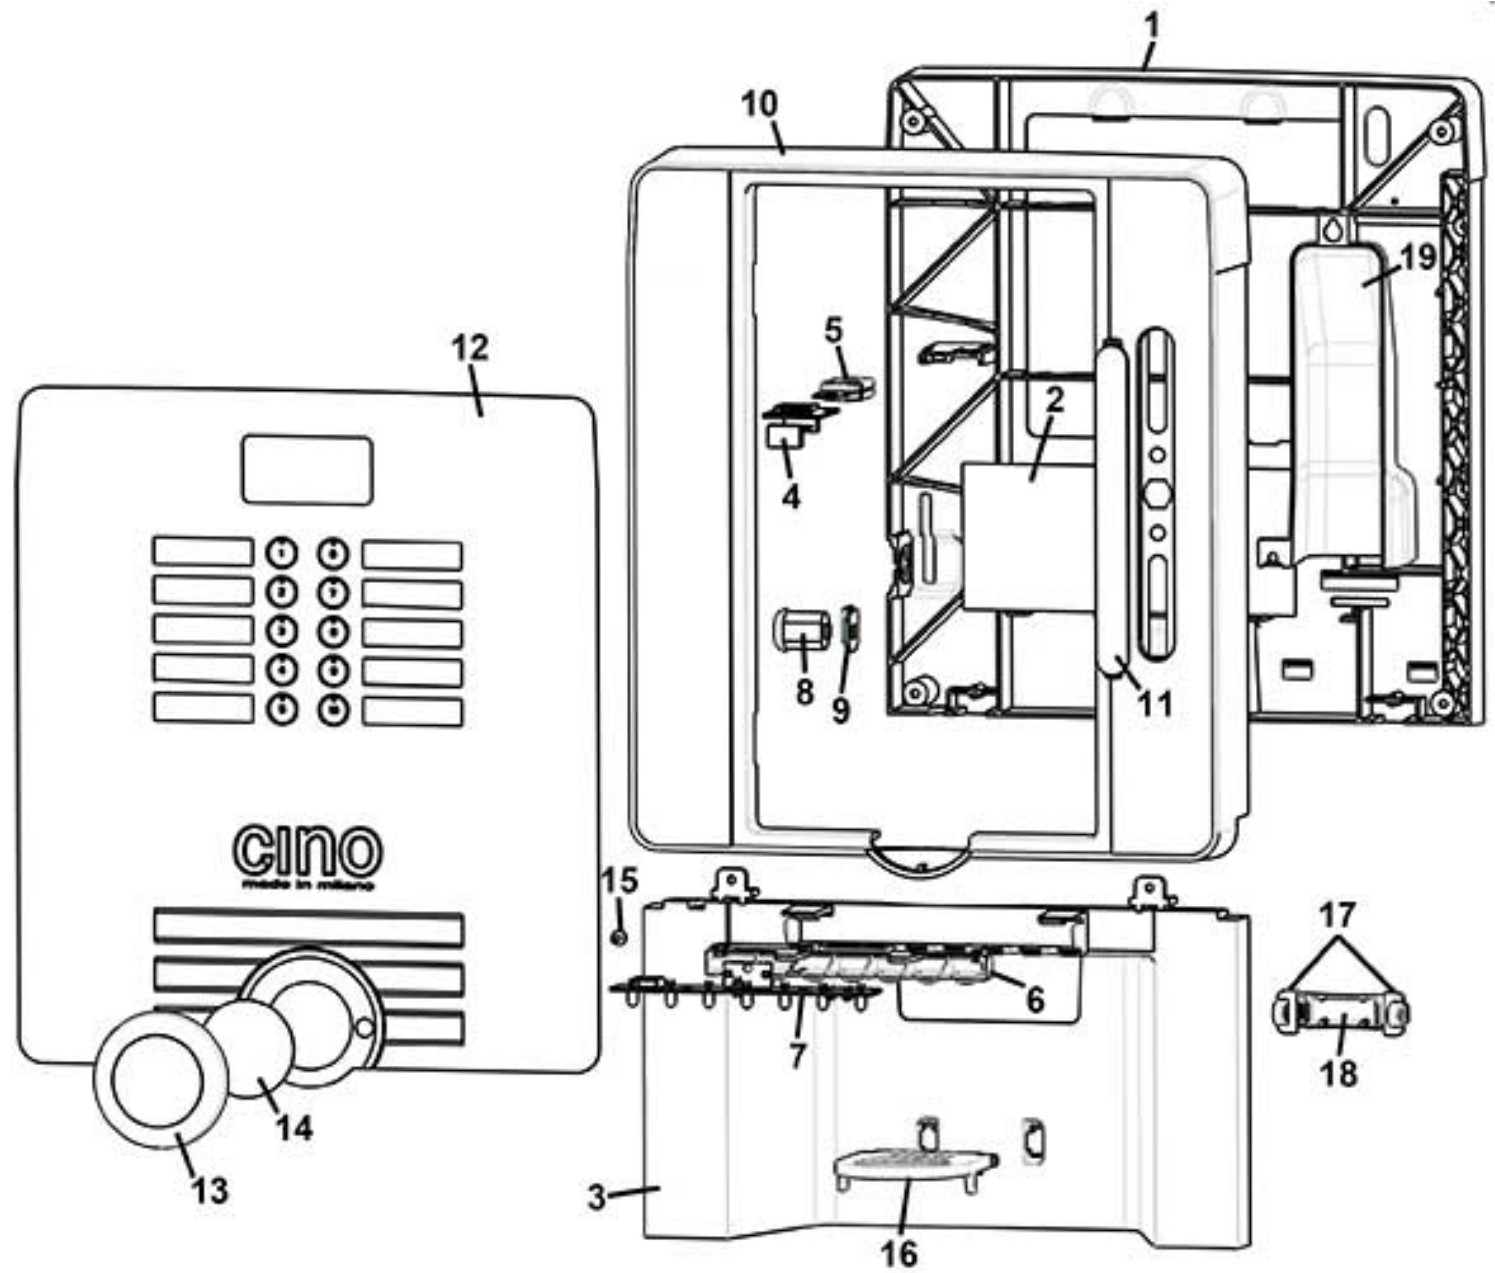

CINO EC DOOR

Pos.	Code	Description
1	0020037657NA	DOOR STRUCTURE (BLACK)
2	0020037659	LED REFLECTING ADHESIVE LABEL
3	0020037652CM	CUPS STATION (MERCEDES GREY RAL 9006)
4	SCH0005860	FLASH BOARD
5	0020040310CL	RHEA FLASH MEMORY
6	0020039078TR	DELIVERY LIGHTING SUPPORT (TRANSPARENT)
7	SCH0008141	LOGO CUP STATION LIGHTING BOARD
8	SER0000028	BOX5 DT 20 mm LOCK WITH RING
9	0010028157	LOCK BRACKET
10	0020037653CM	DOOR FRONTAL FRAME (MERCEDES GREY RAL 9006)
11	0020039416	COIN MECH BLANKING PLATE
12/a	0020037530	FRONTAL PANEL WHITE
12/b	0020037532	FRONTAL PANEL BLACK
13	0020039084CL	DOOR LOGO FRAME
14	0020039101	ADHESIVE LOGO
15	VIT0002469	SCREW TC 3.5 x 10
16	0020039072TR-01	CUPS SUPPORT (TRANSPARENT)
17	0020039073CM	CUPS SUPPORT PIN (MERCEDES GREY RAL 9006)
18	0020039087IC	CUPS SUPPORT LOCK (ORANGE RAL 2011)
19	0020037656NA	COIN MECH. PROTECTION (BLACK)