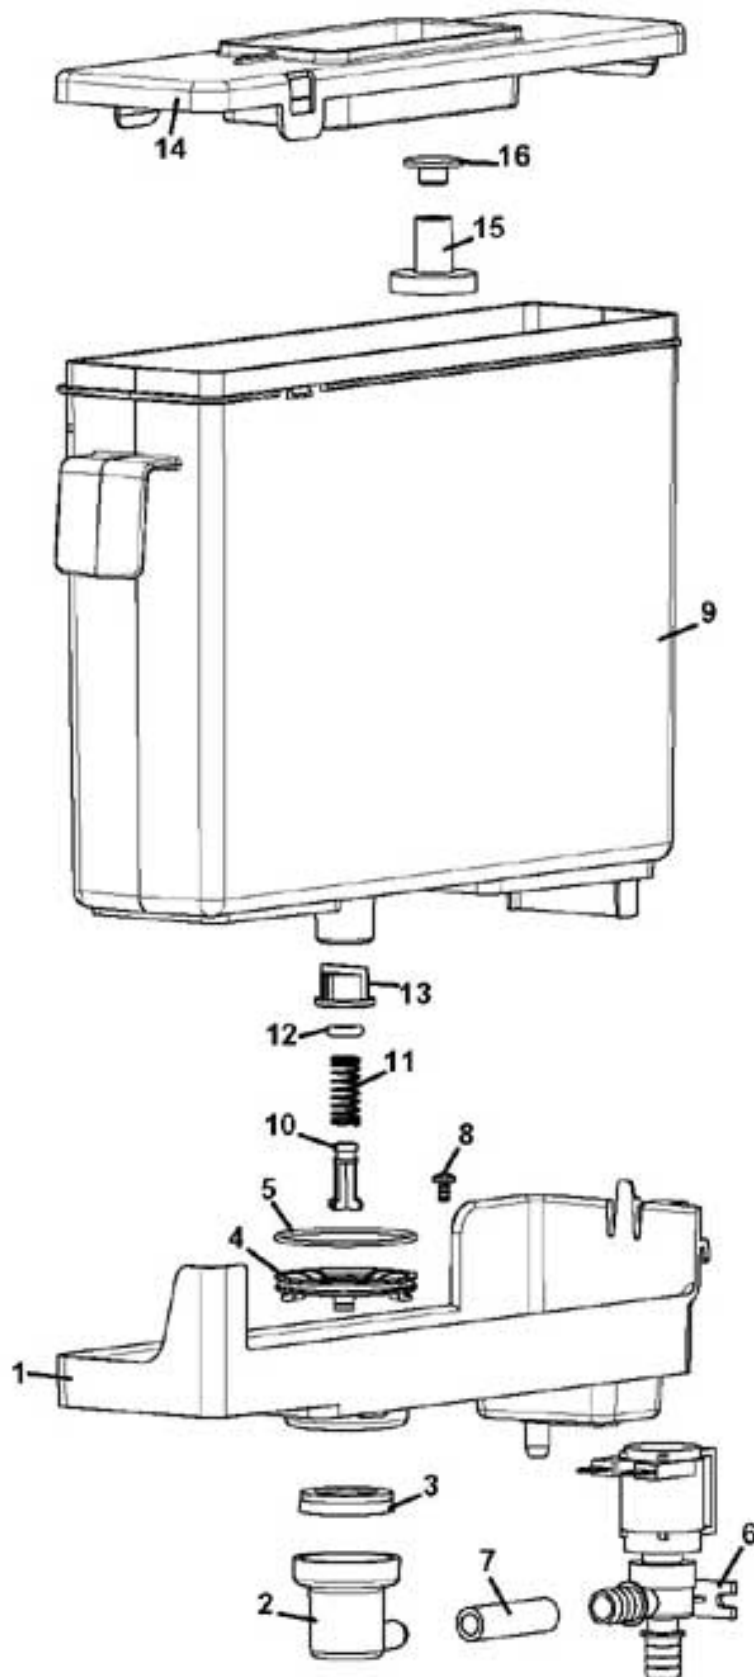

CINO EC H2O TANK

Pos.	Code	Description
1	0800012516	WATER TANK SUPPORT
2	0800012512	WATER TANK ELBOW
3	GUA0002100	SILICONE GASKET GU84-118075
4	0800012515NA	RING LOCK GASKET (BLACK)
5	GUA0000046	GASKET 2137
6	0110001103	SOLENOID VALVE 2 WAYS
7	TSIL07/11T	TRANSPARENT SILICONE PIPE D.7 x 11
8	VIT0002015	TAPPING SCREW TCB 3,5 x 9,5
9	0800012506	WATER TANK
10	0800012009	WATER TANK CLOSING PIN
11	0800012012	CLOSING PIN SPRING
12	GUA0000082	SILICONE GASKET D.6
13	0110020011	FILTER
14	0800012507	WATER TANK LID
15	0020037046	LOWER FLOATER "T"
16	0020037045	BLACK UPPER FLOATER "T"