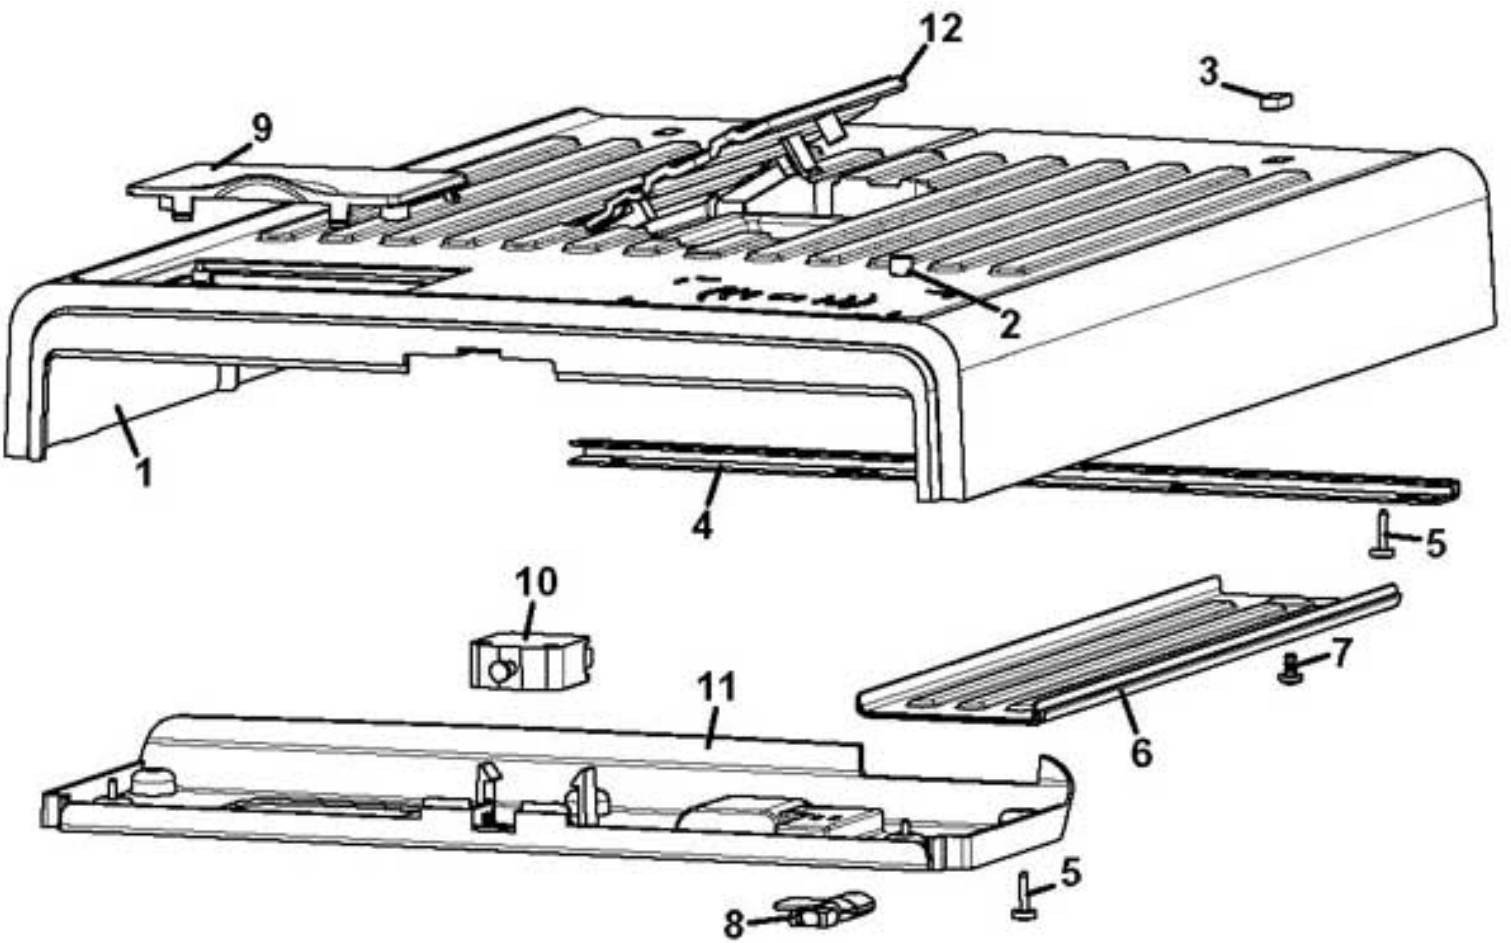

vending machine

[CINO EC]

spare parts manual

CINO EC CABINET (UNPLUMBED VERSION)

CINO EC CABINET (UNPLUMBED VERSION)

Pos.	Code	Description
1	0010028249NA-01	CABINET (BLACK)
2	GUA0011011	D.25 SELFLOCKING FEET WITH PIN
3	0010028254NA	MICRO GROUP MOTOR PLATE (BLACK)
4	0010028153	DOOR HINGE
5	VIT0002010	3,5x9,5 TAPPING SCREW
6	0010028284	DOOR CLOSING PLATE
7	VIT0002401	SCREW TCB 3.5 x 9.5
8	0090002113	24V DC 97RPM PRODUCT GEAR MOTOR
9	0010028238NA	RIGHT COVER (BLACK)
10	0010028244NA	LEFT COVER (BLACK)
11	0010028237	EXHAUST COVER
12	0010028243NA	RIGHT-LEFT SIDE (BLACK)
13	VIT0000012	SCREW T.C.B. M 4 x 10
14	0010028282CL	WATER TRAY + CONTACTS
15	0010028281CM	WATER COLLECTION TRAY GRATE (MERCEDES GREY RAL 9006)
16	0010028012NA	GROUNDS CONTAINER (BLACK)
17	0010028172NA	REAR DOOR (BLACK)
18	0010028239NA	BOILER OUTLET REAR DOOR (BLACK)
19	4060010126	PLASTIC COIN DRAWER BOX

CINO EC UPPER COVER

CINO EC UPPER COVER

Pos.	Code	Description
1	0010028276CM	UPPER COVER (MERCEDES GREY RAL 9006)
2	0010027344	RING PLUG
3	0010027343	RING SUPPORT PLUG
4	0010028158	UPPER COVER HINGE
5	VIT0002469	SCREW TC 3.5 x 10
6	0010028280CG	CABLES COVER (LIGHT GREY RAL 7035)
7	VIT0002009	SCREW T.C.B. 3,5 x 6,5
8	0270011109IC	ORANGE SERVICE KEY
9	0010028279CM	DEK. COVER (MERCEDES GREY RAL 9006)
10	ELE0002019	DOOR SWITCH 16A-250V UL
11	0010028277CG	UPPER COVER CLOSING (LIGHT GREY RAL 7035)
12	0010028283CM	WATER INLET DOOR (MERCEDES GREY RAL 9006)