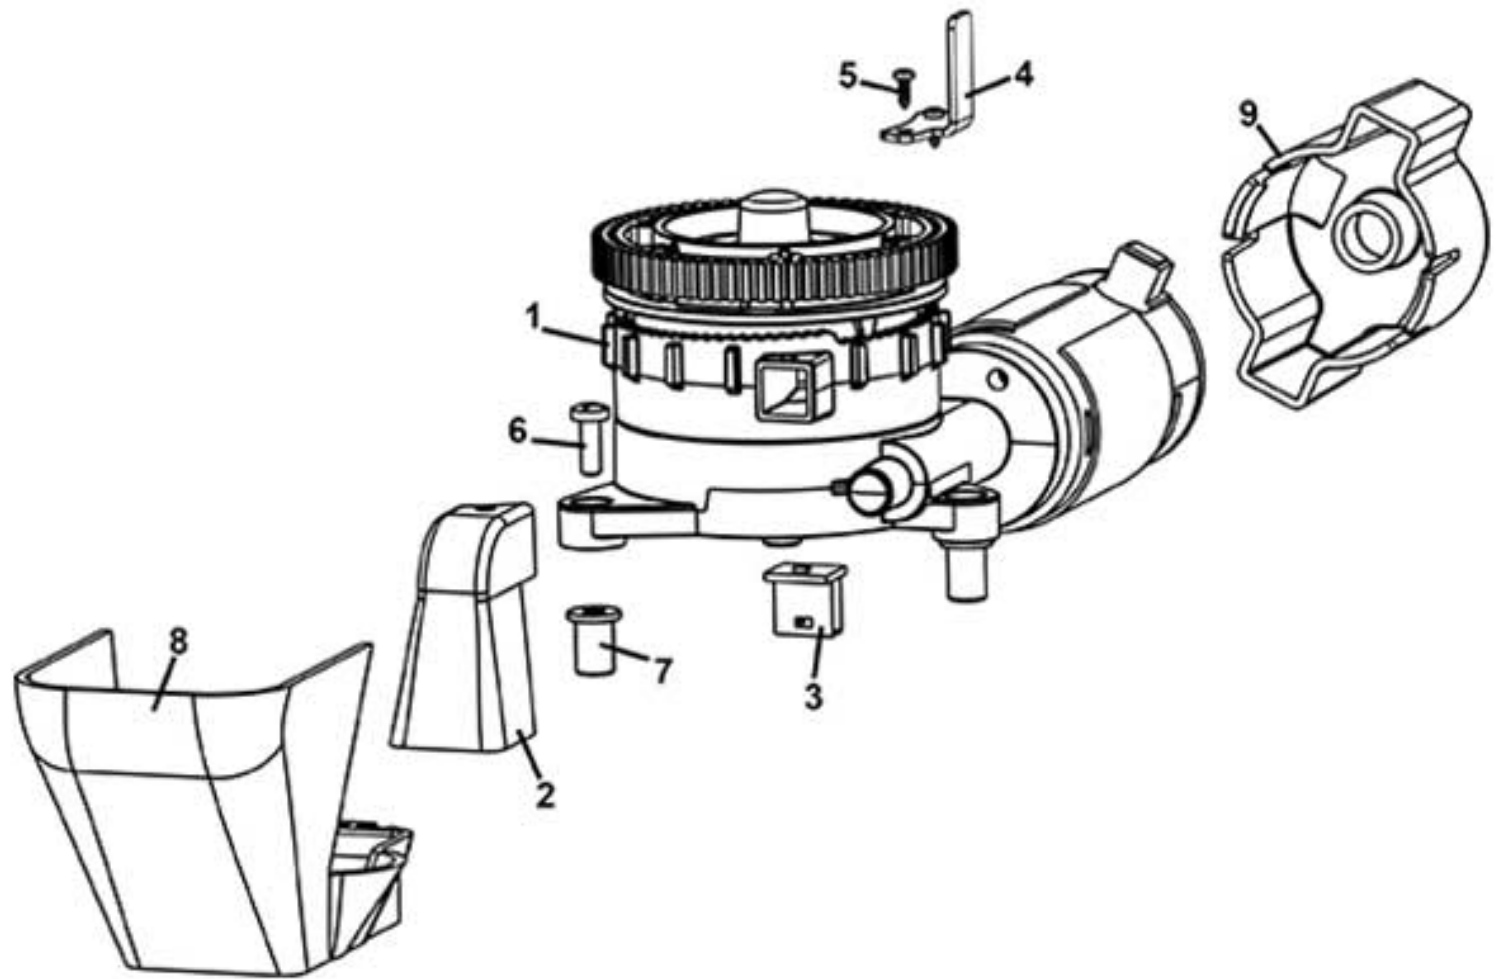

CINO EC GRINDER

CINO EC GRINDER

Pos.	Code	Description
1	0320004700CL1	230V GRINDER WITH REGULATION FROM POS.1 TO POS. 5 + POS. 9
2	0320004744	GRINDER COFFEE OUTLET NOZZLE
3	0320004745	GRINDER HALL EFFECT TRNSDUCER
4	0010028159	GRINDER REGULATION LEVER
5	VIT0002031	2,9 x 6,5 TAPPING TCB SCREW
6	VIT0000012	SCREW T.C.B. M 4 x 10
7	0320004733	BUSH VIBRATION
8	0230015304NA	ESPRESSO CHUTE (BLACK)
9	0320001615NA	GRINDER MOTOR PROTECTION (BLACK)