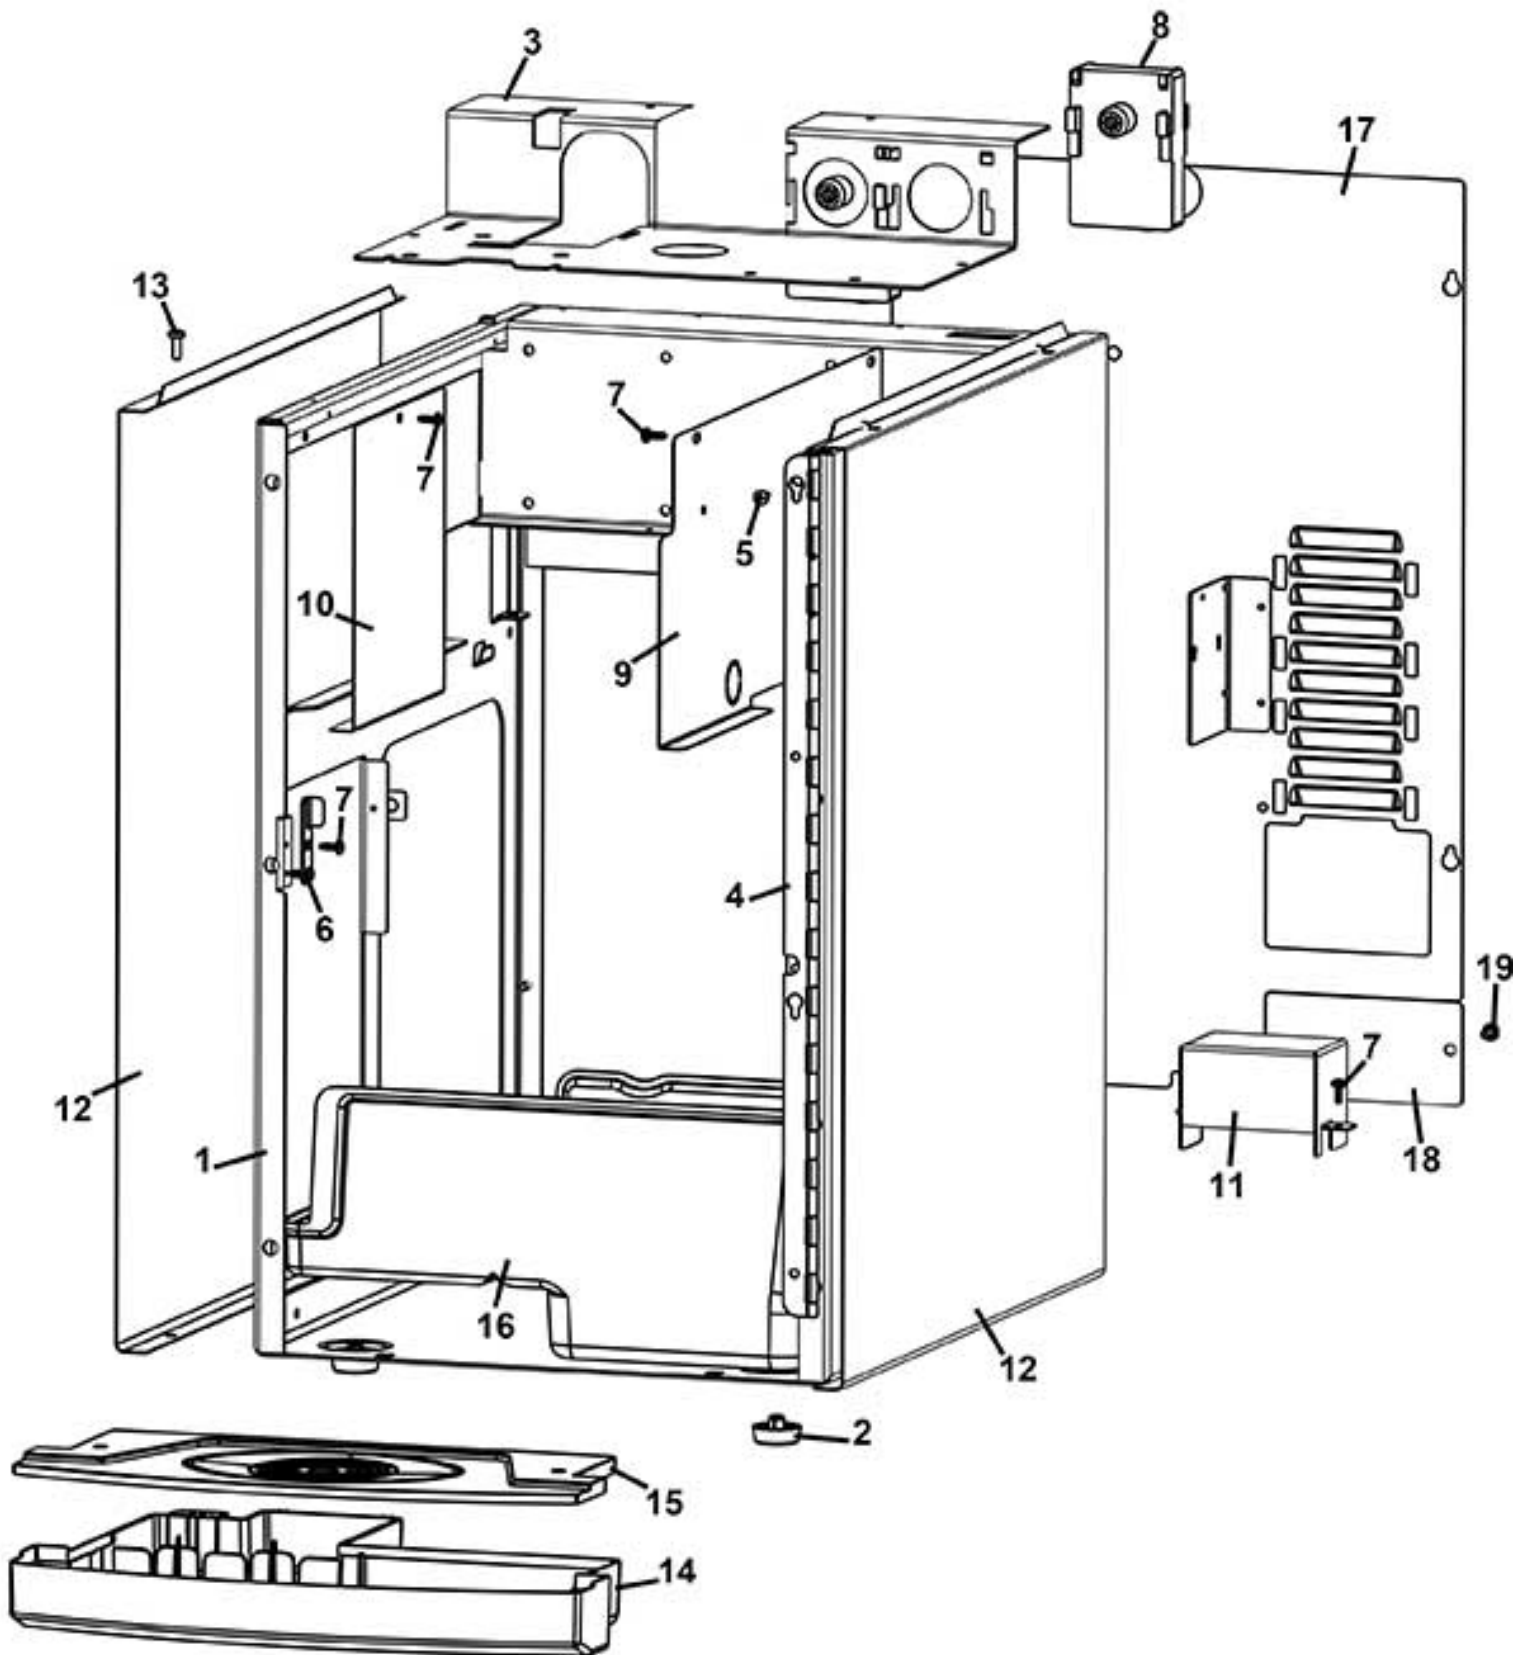

vending machine

[CINO EC]

spare parts manual

CINO EC CABINET (UNPLUMBED VERSION)

CINO EC CABINET (UNPLUMBED VERSION)

Pos.	Code	Description
1	0010028249NA-01	CABINET (BLACK)
2	GUA0011011	D.25 SELFLOCKING FEET WITH PIN
3	0010028254NA	MICRO GROUP MOTOR PLATE (BLACK)
4	0010028153	DOOR HINGE
5	VIT0002010	3,5x9,5 TAPPING SCREW
6	0010028284	DOOR CLOSING PLATE
7	VIT0002401	SCREW TCB 3.5 x 9.5
8	0090002113	24V DC 97RPM PRODUCT GEAR MOTOR
9	0010028238NA	RIGHT COVER (BLACK)
10	0010028244NA	LEFT COVER (BLACK)
11	0010028237	EXHAUST COVER
12	0010028243NA	RIGHT-LEFT SIDE (BLACK)
13	VIT0000012	SCREW T.C.B. M 4 x 10
14	0010028282CL	WATER TRAY + CONTACTS
15	0010028281CM	WATER COLLECTION TRAY GRATE (MERCEDES GREY RAL 9006)
16	0010028012NA	GROUNDS CONTAINER (BLACK)
17	0010028172NA	REAR DOOR (BLACK)
18	0010028239NA	BOILER OUTLET REAR DOOR (BLACK)
19	4060010126	PLASTIC COIN DRAWER BOX

CINO EC CABINET (PLUMBED VERSION)

CINO EC CABINET (PLUMBED VERSION)

Pos.	Code	Description
1	0010028249NA-01	CABINET (BLACK)
2	GUA0011011	D.25 SELFLOCKING FEET WITH PIN
3	0010028252NA	MICRO GROUP MOTOR PLATE (BLACK)
4	0010028153	DOOR HINGE
5	VIT0002010	3,5x9,5 TAPPING SCREW
6	0010028284	DOOR CLOSING PLATE
7	VIT0002401	SCREW TCB 3.5 x 9.5
8	0090002113	24V DC 97RPM PRODUCT GEAR MOTOR
9	0010028238NA	RIGHT COVER (BLACK)
10	0010028244NA	LEFT COVER (BLACK)
11	0010028237	EXHAUST COVER
12	0010028243NA	RIGHT-LEFT SIDE (BLACK)
13	VIT0000012	SCREW T.C.B. M 4 x 10
14	0010028282CL	WATER TRAY + CONTACTS
15	0010028281CM	WATER COLLECTION TRAY GRATE (MERCEDES GREY RAL 9006)
16	0010028012NA	GROUNDS CONTAINER (BLACK)
17	0010028172NA	REAR DOOR (BLACK)
18	0010028239NA	BOILER OUTLET REAR DOOR (BLACK)
19	4060010126	PLASTIC COIN DRAWER BOX