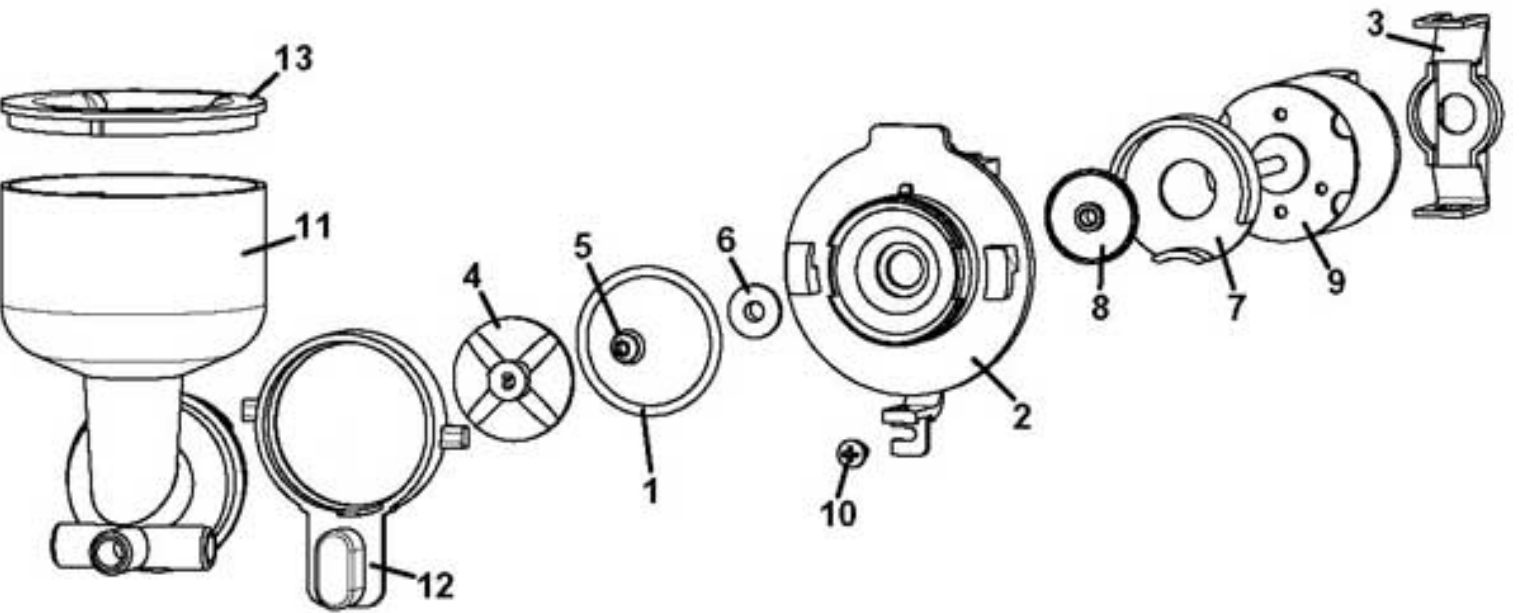

CINO EC MIXER

CINO EC MIXER

Pos.	Code	Description	
1	GUA0000084	GASKET 3131	
2	0080100005	MIXER BASE	
3	0080100009IC	ORANGE MOTOR CONNECTION COVER	
4	0080100011	SMALL FAN MIXER SHAFT D.4	
5	0080100101	MIXER GASKET - SHAFT D.4	
6	0080100015	MIXER BASE BUSH	
7	0080100023IC	ORANGE MIXER COVER	
8	0080100024	DRIP TRAP FAN	
9	0090003023	24 V DC MIXER MOTOR SHAFT D.4	
10	VIT0002401	SCREW TCB 3.5 x 9.5	
11	0080100007	MIXER BODY WITH INLET	
12	0080100006IC	ORANGE STOPPER RING	
13	0080100008	MIXER TRAP WITHOUT INLET	
100	0080100001R	MIXER BASE+MOTOR ASSEMBLY (FROM POS.1 TO POS.9)	assieme