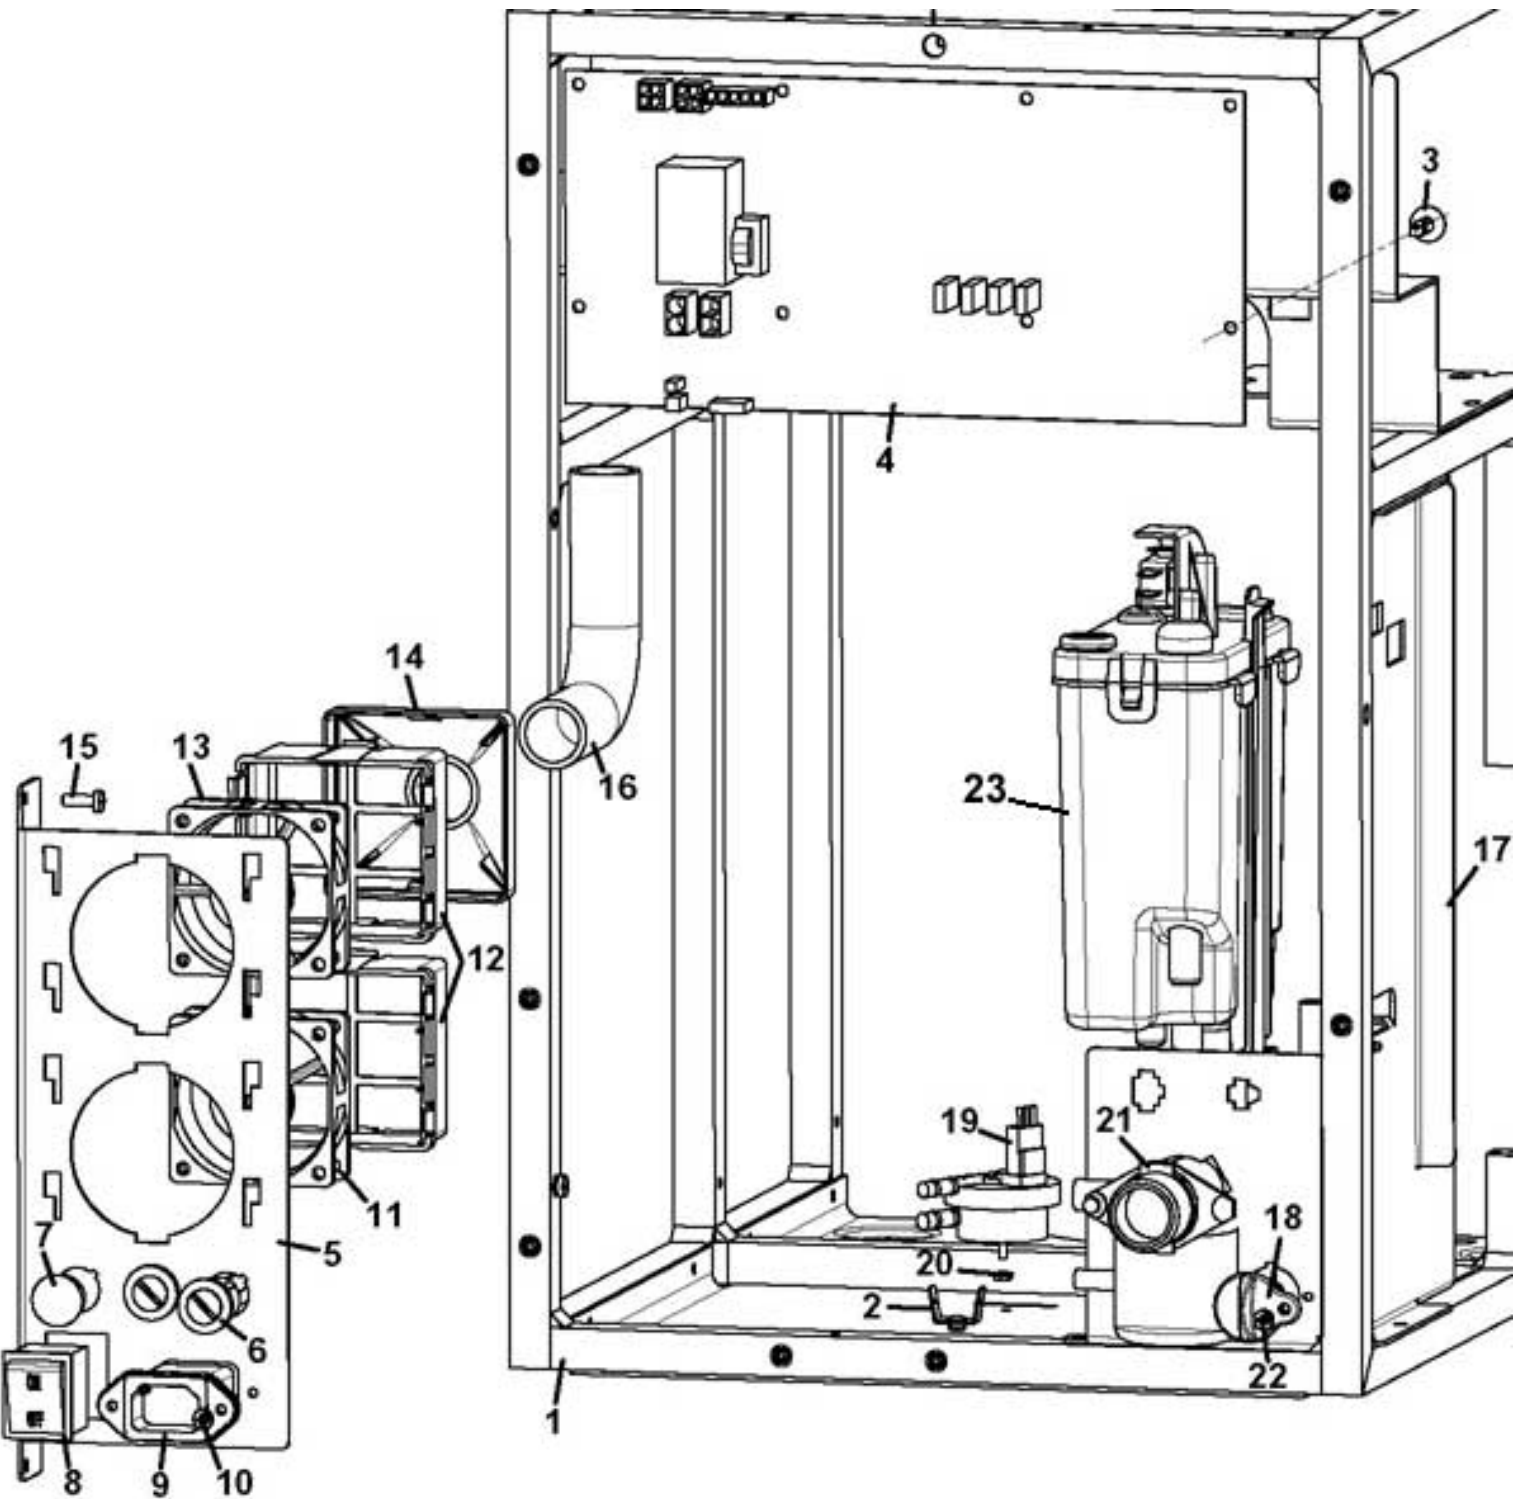

CINO EC REAR CABINET (PLUMBED VERSION)

CINO EC REAR CABINET (PLUMBED VERSION)

Pos.	Code	Description
1	0010028249NA-01	CABINET (BLACK)
2	ELE0060520	GROUND PIN
3	ELE0062013	PIN BOARD SUPPORT
4	SCH0008960	CPU POWER BOARD
5	0130013061	ELECTRIC COMPONENTS SUPPORT
6	ELE0003508CL	FUSES HOLDER + FUSES
7	GUA0011010	PLUG
8	ELE0002014CL3	BIPOLAR SWITCH 15A 250V-ON/OFF- 3 CABLES
9	ELE0002315	SOCKET 115/250V 10A WITH FILTER
10	VIT0002010	3,5x9,5 TAPPING SCREW
11	ELE0000462	AXIAL FAN 24DC-LOWER SPEED
12	0010027064	FAN COVER
13	ELE0000461	AXIAL FAN 24DC- HIGH SPEED
14	0010027065	FAN CONNECTION
15	VIT0002401	SCREW TCB 3.5 x 9.5
16	TEOL000001CL1	SPIRAL PIPE D.20 L.170MM
17	0010028248	ESPRESSO HYDRAULIC SUPPORT
18	0600016455	WATER OUTLET PLUG
19	0110007003	VOLUME COUNTER W/RUBBERHOLDER
20	VIT0004701	M3 FR NUT
21	0110001058	24V INLET SAFETY VALVE
22	VIT0002009	SCREW T.C.B. 3,5 x 6,5
23		See table WATER INLET PANEL