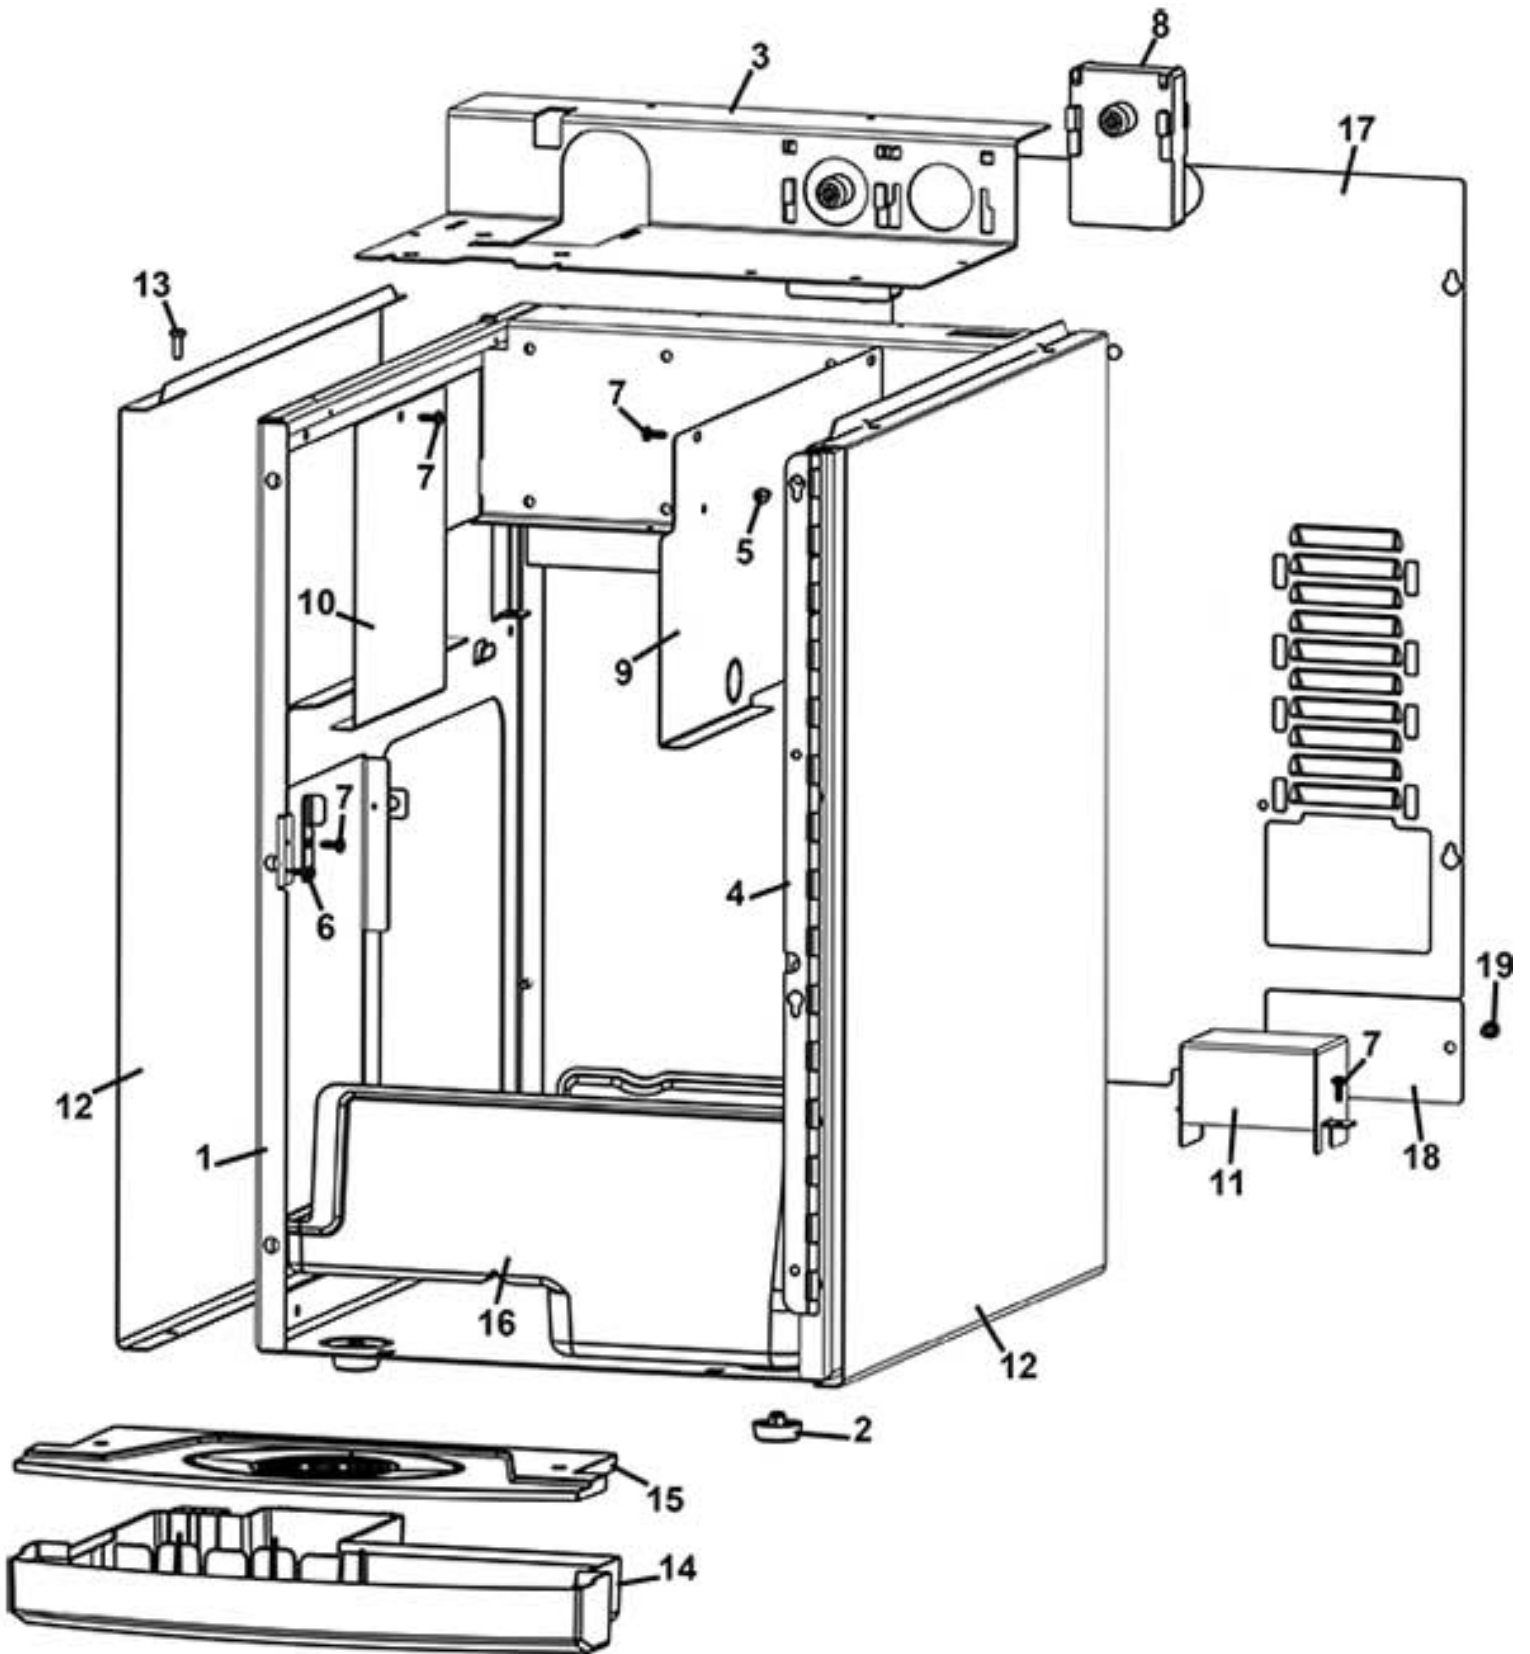

vending machine

[CINO EC]

spare parts manual

CINO EC CABINET (UNPLUMBED VERSION)

CINO EC CABINET (UNPLUMBED VERSION)

Pos.	Code	Description
1	0010028249NA-01	CABINET (BLACK)
2	GUA0011011	D.25 SELFLOCKING FEET WITH PIN
3	0010028254NA	MICRO GROUP MOTOR PLATE (BLACK)
4	0010028153	DOOR HINGE
5	VIT0002010	3,5x9,5 TAPPING SCREW
6	0010028284	DOOR CLOSING PLATE
7	VIT0002401	SCREW TCB 3.5 x 9.5
8	0090002113	24V DC 97RPM PRODUCT GEAR MOTOR
9	0010028238NA	RIGHT COVER (BLACK)
10	0010028244NA	LEFT COVER (BLACK)
11	0010028237	EXHAUST COVER
12	0010028243NA	RIGHT-LEFT SIDE (BLACK)
13	VIT0000012	SCREW T.C.B. M 4 x 10
14	0010028282CL	WATER TRAY + CONTACTS
15	0010028281CM	WATER COLLECTION TRAY GRATE (MERCEDES GREY RAL 9006)
16	0010028012NA	GROUNDS CONTAINER (BLACK)
17	0010028172NA	REAR DOOR (BLACK)
18	0010028239NA	BOILER OUTLET REAR DOOR (BLACK)
19	4060010126	PLASTIC COIN DRAWER BOX

CINO EC CABINET (PLUMBED VERSION)

CINO EC CABINET (PLUMBED VERSION)

Pos.	Code	Description
1	0010028249NA-01	CABINET (BLACK)
2	GUA0011011	D.25 SELFLOCKING FEET WITH PIN
3	0010028252NA	MICRO GROUP MOTOR PLATE (BLACK)
4	0010028153	DOOR HINGE
5	VIT0002010	3,5x9,5 TAPPING SCREW
6	0010028284	DOOR CLOSING PLATE
7	VIT0002401	SCREW TCB 3.5 x 9.5
8	0090002113	24V DC 97RPM PRODUCT GEAR MOTOR
9	0010028238NA	RIGHT COVER (BLACK)
10	0010028244NA	LEFT COVER (BLACK)
11	0010028237	EXHAUST COVER
12	0010028243NA	RIGHT-LEFT SIDE (BLACK)
13	VIT0000012	SCREW T.C.B. M 4 x 10
14	0010028282CL	WATER TRAY + CONTACTS
15	0010028281CM	WATER COLLECTION TRAY GRATE (MERCEDES GREY RAL 9006)
16	0010028012NA	GROUNDS CONTAINER (BLACK)
17	0010028172NA	REAR DOOR (BLACK)
18	0010028239NA	BOILER OUTLET REAR DOOR (BLACK)
19	4060010126	PLASTIC COIN DRAWER BOX