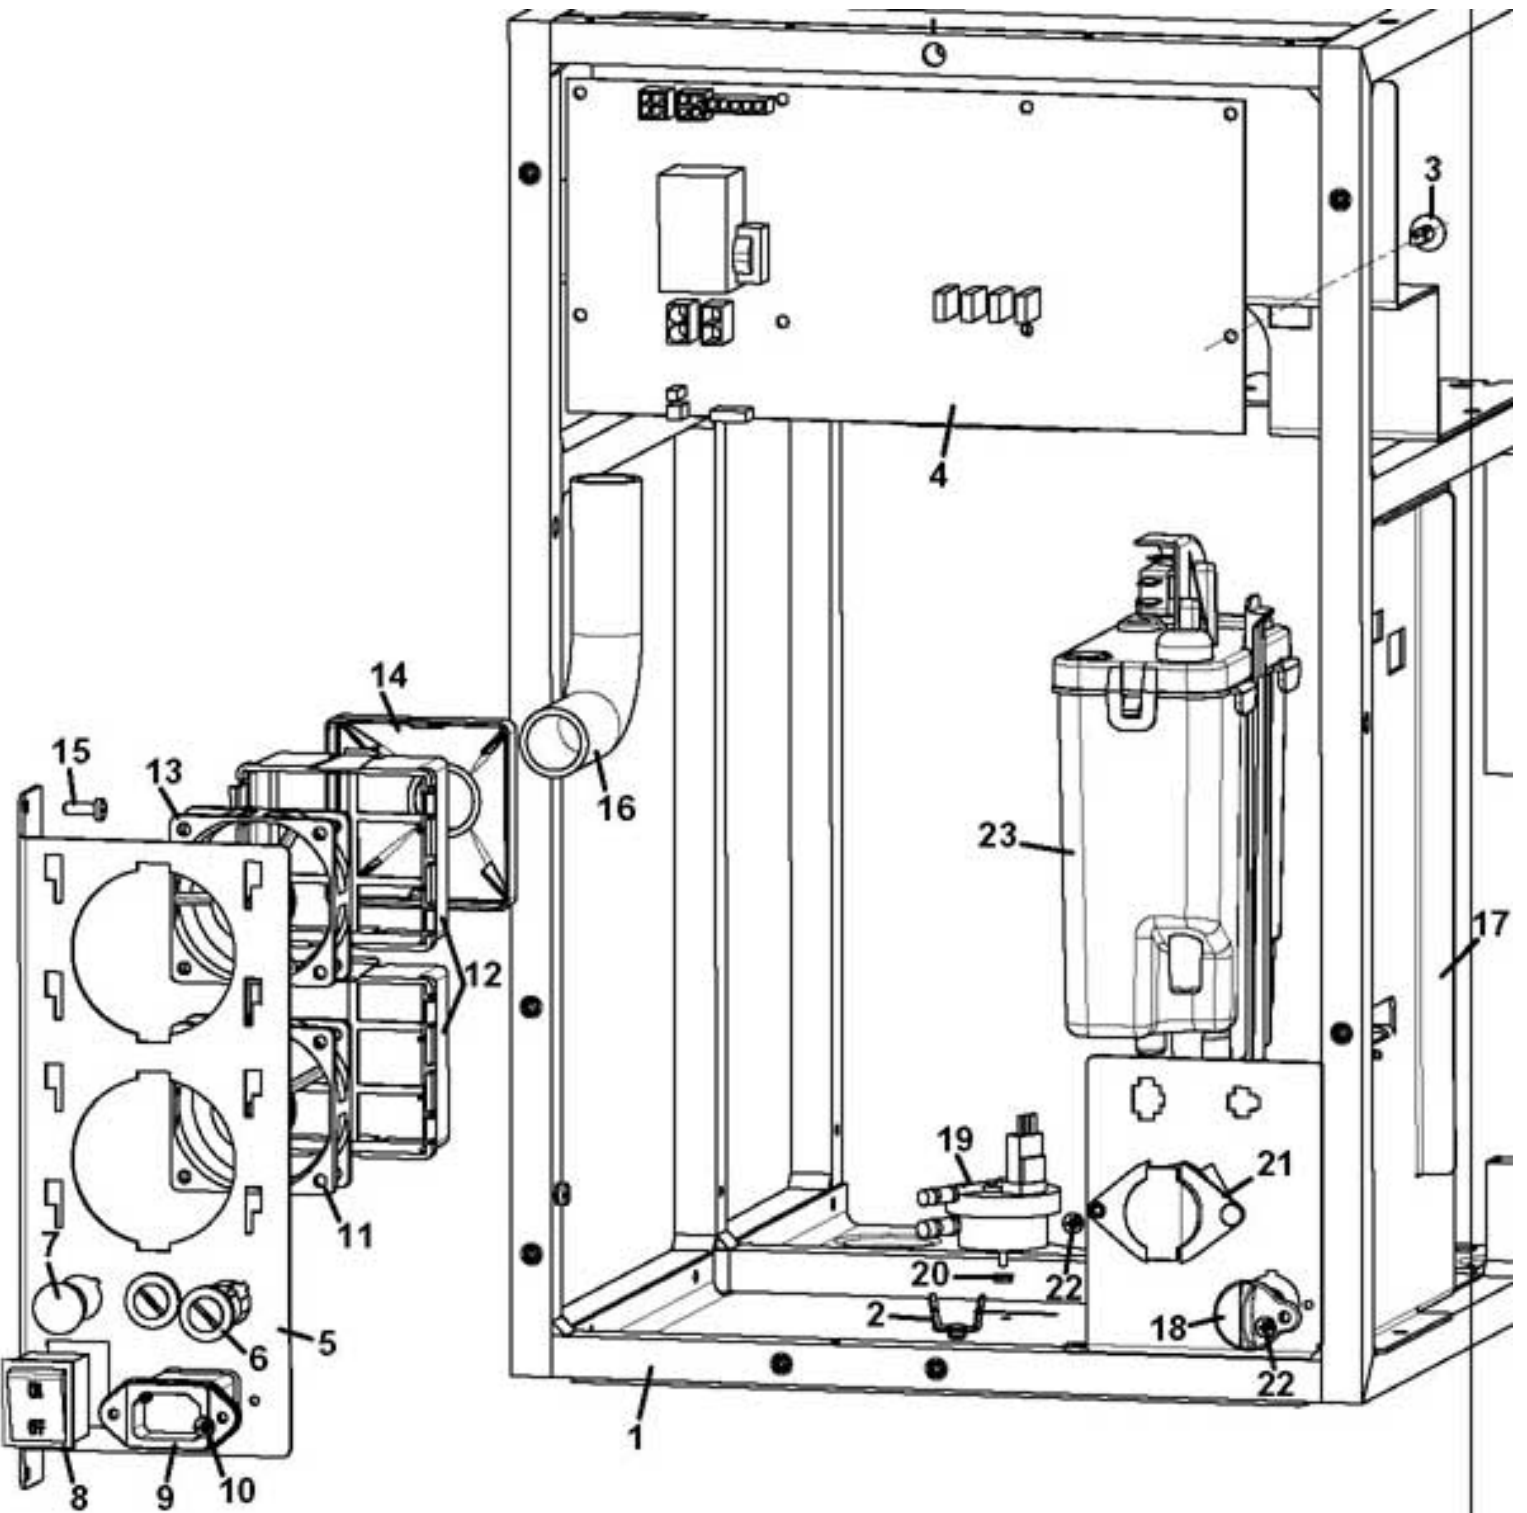

CINO EC REAR CABINET (UNPLUMBED VERSION)

CINO EC REAR CABINET (UNPLUMBED VERSION)

Pos.	Code	Description
1	0010028249NA-01	CABINET (BLACK)
2	ELE0060520	GROUND PIN
3	ELE0062013	PIN BOARD SUPPORT
4	SCH0008960	CPU POWER BOARD
5	0130013061	ELECTRIC COMPONENTS SUPPORT
6	ELE0003508CL	FUSES HOLDER + FUSES
7	GUA0011010	PLUG
8	ELE0002014CL3	BIPOLAR SWITCH 15A 250V-ON/OFF- 3 CABLES
9	ELE0002315	SOCKET 115/250V 10A WITH FILTER
10	VIT0002010	3,5x9,5 TAPPING SCREW
11	ELE0000462	AXIAL FAN 24DC-LOWER SPEED
12	0010027064	FAN COVER
13	ELE0000461	AXIAL FAN 24DC- HIGH SPEED
14	0010027065	FAN CONNECTION
15	VIT0002401	SCREW TCB 3.5 x 9.5
16	TEOL000001CL1	SPIRAL PIPE D.20 L.170MM
17	0010028248	ESPRESSO HYDRAULIC SUPPORT
18	0600016455	WATER OUTLET PLUG
19	0110007003	VOLUME COUNTER W/RUBBERHOLDER
20	VIT0004701	M3 FR NUT
21	0010020839	INLET VALVE COVER HOLE
22	VIT0002009	SCREW T.C.B. 3,5 x 6,5
23		See table WATER INLET PANEL