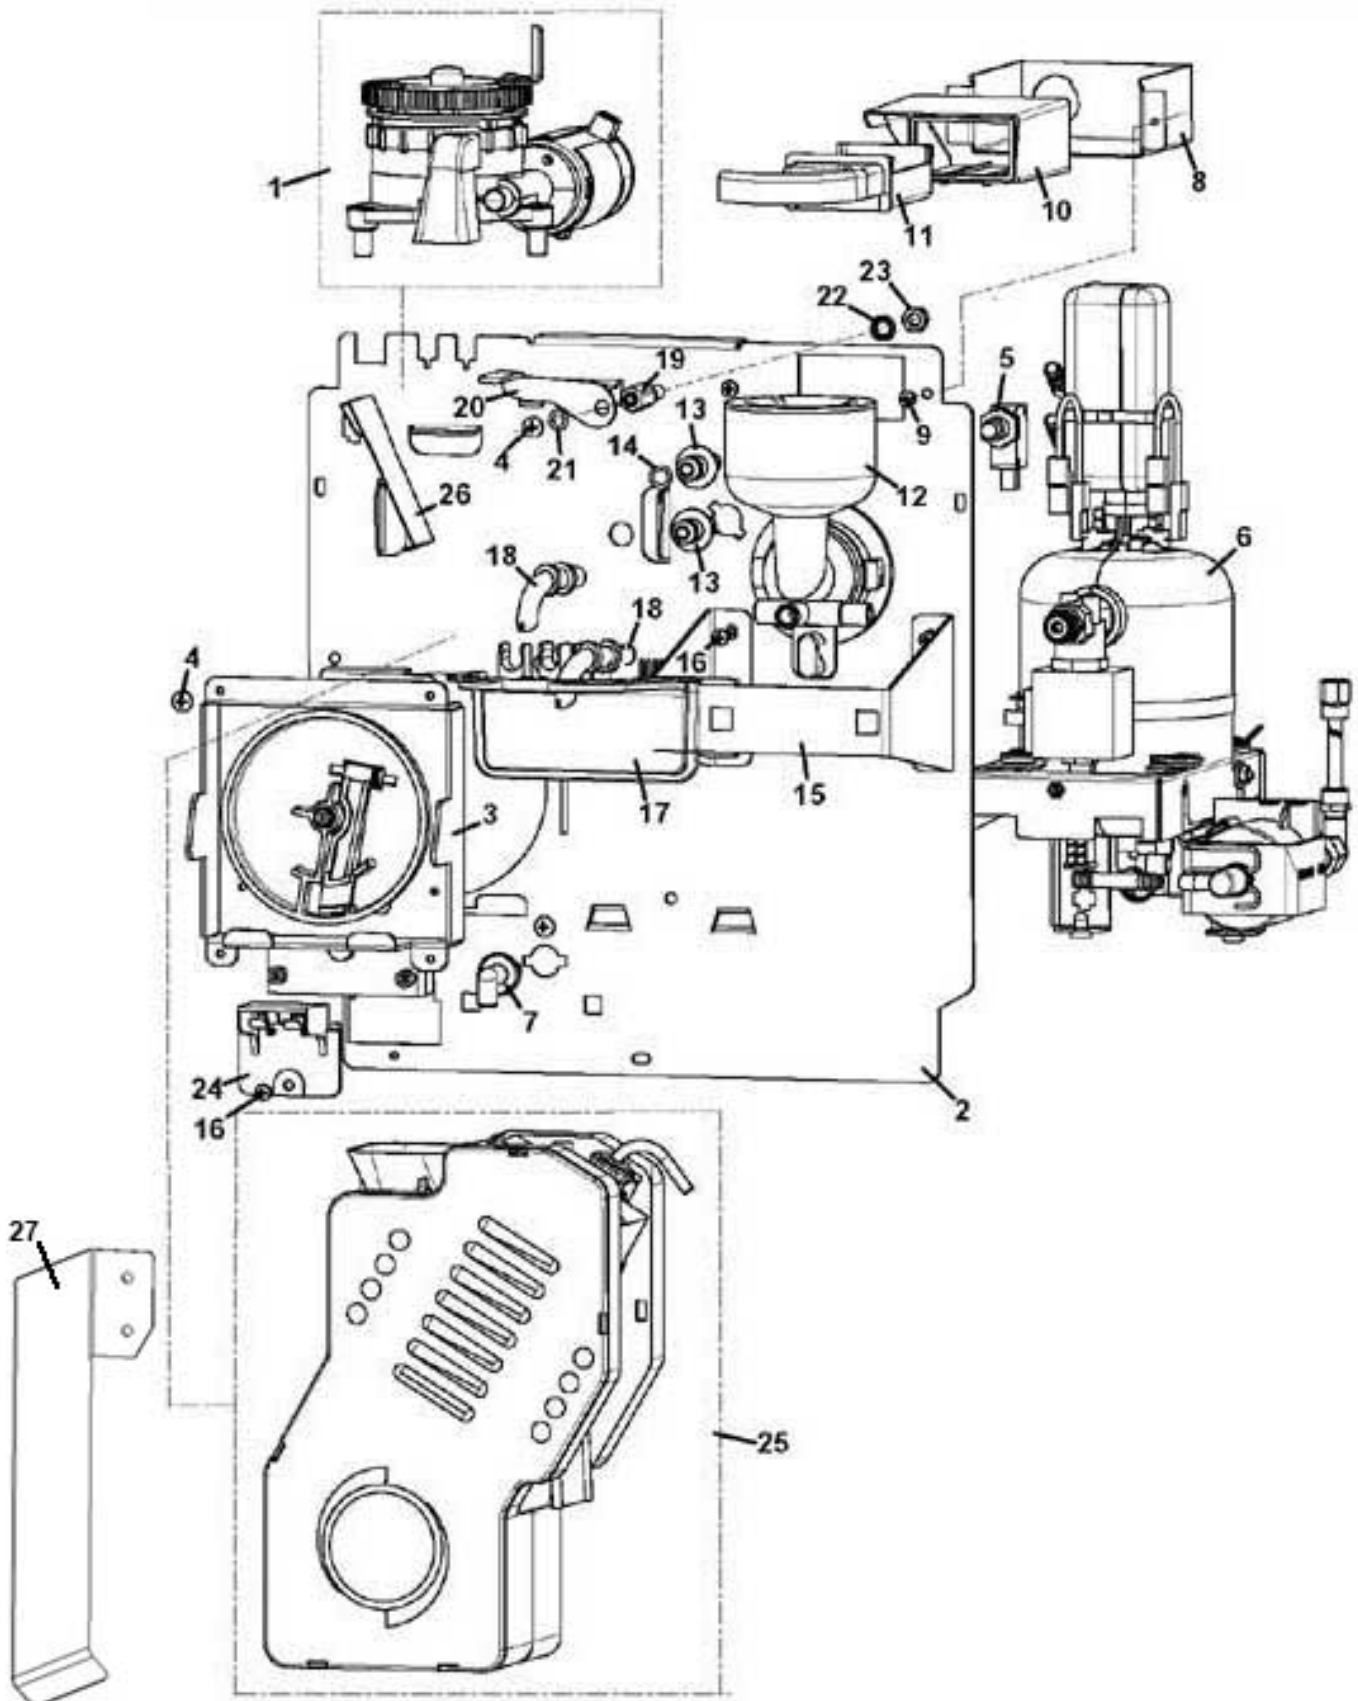

CINO EC MIXER PLAN (PRESSOBEAN VERSION)

CINO EC

MIXER PLAN (PRESSOBEAN VERSION)

Pos.	Code	Description
1		See table GRINDER
2	0260012311NA	ESPRESSO GROUP PLATE (BLACK)
3		See table MICRO COFFEE GROUP MOTOR SUPPORT
4	VIT0000030	SCREW TCB M4 x 7
5	ELE0001506	MICROSWITCH 83.131.8-IW3M
6		See table PRESSOBEAN BOILER SUPPORT
7	0080100084	90° CONNECTION
8	0070030422	EXHAUST SUPPORT
9	VIT0002002	SCREW TCB 3,5x6,5
10	0010027214	EXHAUST DRAWER
11	0010027022	EXTERNAL EXHAUST DRAWER
12		See table MIXER
13	0080100013	MIXER CONNECTION
14	GUA0000085	SILICONE GASKET 106
15	0380020003NA-01	PIPES SUPPORT ASSEMBLED (BLACK)
16	VIT0002010	3,5x9,5 TAPPING SCREW
17	0380020001CM	6 PRODUCT PIPES SUPPORT (MERCEDES GREY RAL 9006)
18	0010020052	SPOUT DELIVERY
19	0010020196	HOOKING BLOCK
20	0010020132	GROUP CONNECTING PLATE
21	GUA0000004	GASKET 104
22	VIT0003105	WASHER tab D. 6.4
23	VIT0004505	NUT M6
24	0010020836CL	TRAY CONTACTS SUPPORT ASSEMBLY
25		See table MICRO COFFEE GROUP
26	0250008038	COFFEE BEANS GROUP COBE CHUTE
27	0010028223NA	EPRESSO BREWER PROTECTION (BLACK)