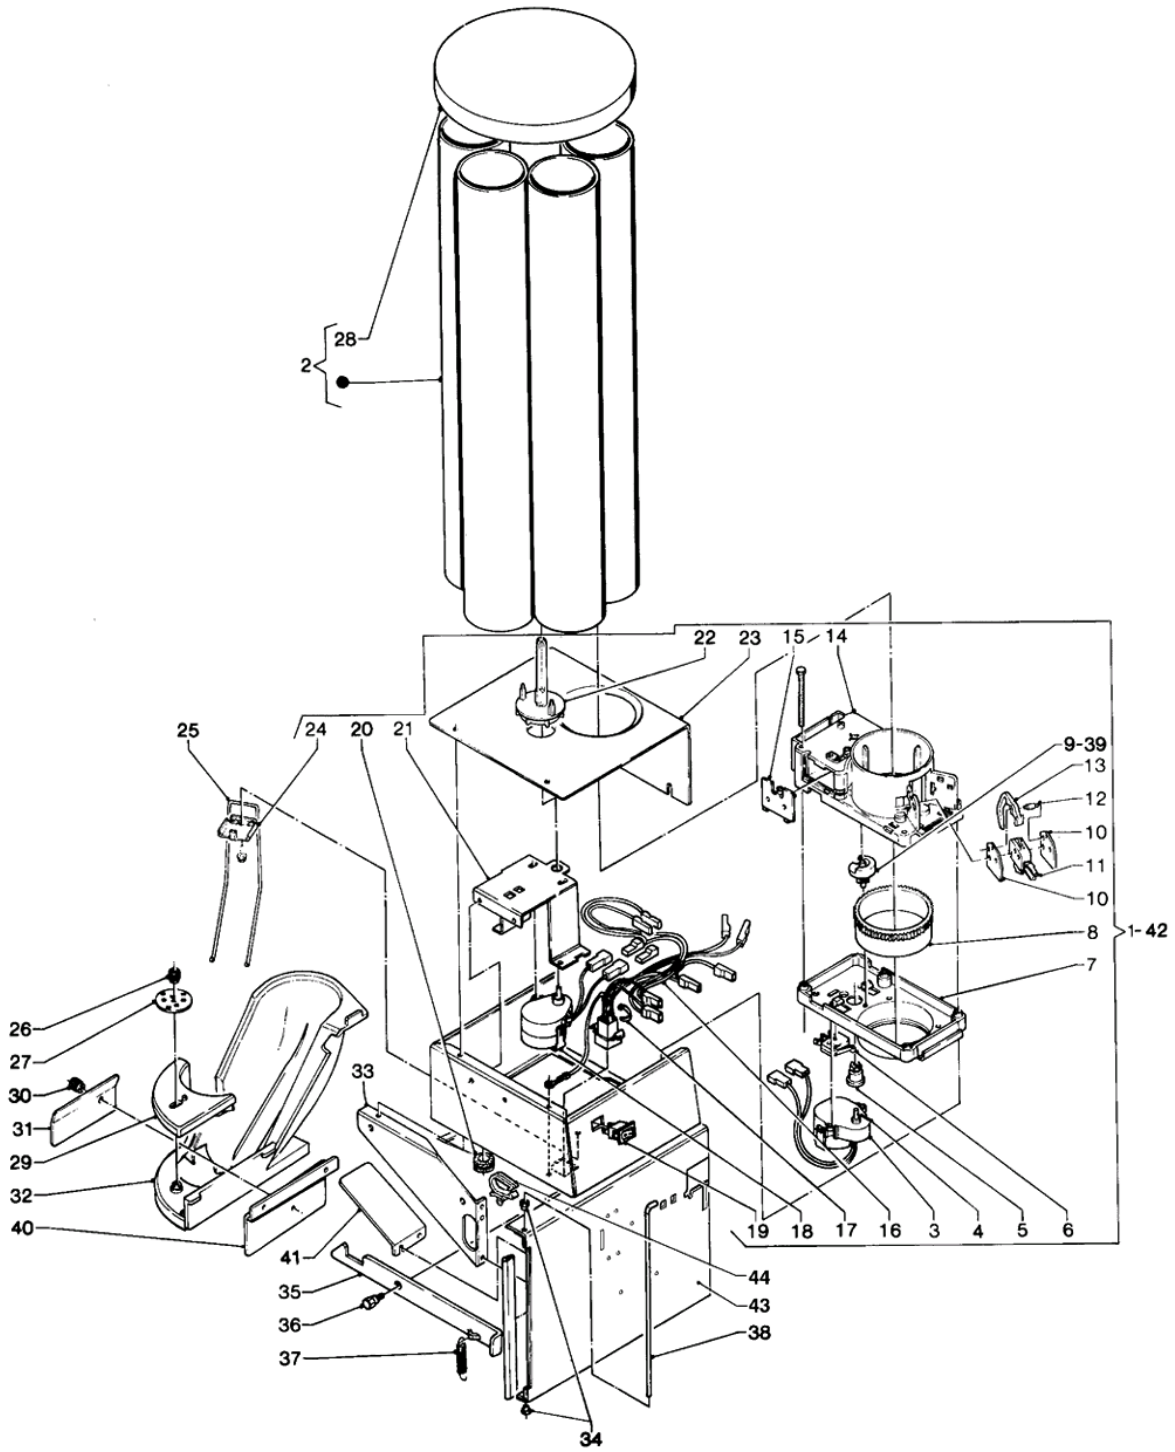

Code	Description	Notes
1	099649	CUPS DISTRIBUTOR	
2	0V0216	CUPS-CONTAINER	
3	099397	MOTOR REDUCTOR 6G/1 MIN.	
4	096904	ELASTIC PLUG 1.5X8	
5	098476	PINION	
6	0V1928	MICRO-SWITCH 'UL'	
7	098473	LOWER SHELL	
8	098477	TOOTHED RING	
9	098305	SCROLL DIAM.70/71	
10	092984	MICRO SUPPORT DISK	
11	092439	MICRO TYPE 'CHERRY'	
12	093419	MICRO DRIVE LEVER PIVOT	
13	092982	MICRO LEVER	
14	098474	UPPER SHELL	
15	098475	SHUTTER	
16	098704	CUP-DISTRIBUTOR-WIRING	
17	090148	CLIP	
18	098845	MOTOREDUCER	
19	097807	BUTTON	
20	090021	WHIPPING DIAM 10.5 MM	
21	098844	MOTOREDUCER SUPPORT	
22	098917	ROTATION DISC	
23	098846	CUPS-COVER	
24	093851	FORK BRACKET	
25	093852	FORK	
26	093828	KNURL	
27	094080	RULER	
28	0V3658	CUP CONTAINER COVER	
29	094079	ADJUSTABLE SECTOR	
30	097699	KNURL M4	
31	094081	CHUTE LOCK DISK	
32	094085	CUP CHUTE	
33	098850	CUPS-DISTRIBUTOR SQUARE SUPPORT	
34	097606	EFFECTER BUSH	
35	098754	COUPLER LEVER	
36	090615	COLLAR SCREW	
37	093978	SPRING FOR ACTUATOR	
38	0V0522	BRACKET PIN	
39	0V1659	SNAIL W/DIAM. 73-74	
40	0V0517	CUP CHUTE SUPPORT	
41	099751	BRACKET	
42	098921	CUPS DISTRIBUTOR 73/74	
43	250362	CUPS-SHELF -VENEZIA -	
44	098166	WIRE-FIXING