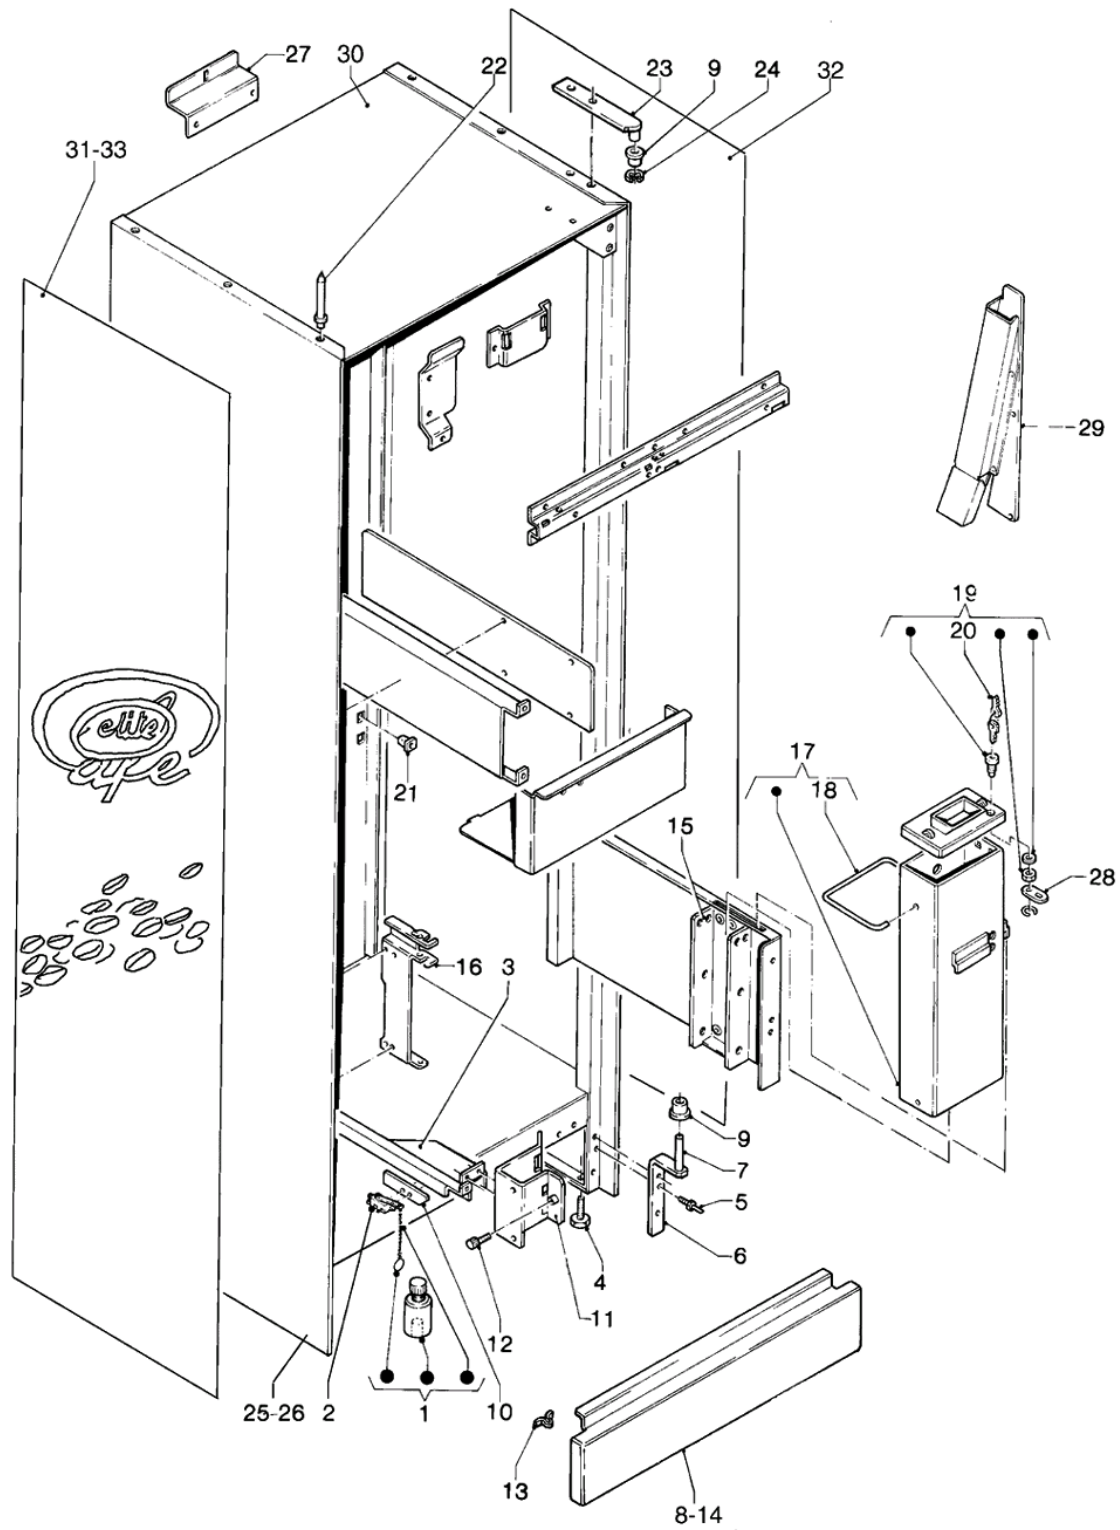

Code	Description	Notes
1	094294	FLOAT	
2	093308	MICROSWITCH SERIE RLL/D	
3	098788	SUPPORT GROUNDS-MICRO	
4	096244	LITTLE FEET	
5	094159	FIXING PLUG	
6	098698	LOWER DOOR HINGE	
7	094576	CENTERING PLUG	
8	0V2461	FEET COVER (BLACK)	
9	093886	HINGE BUSH	
10	092761	INSULATING DISK	
11	098753	SUPPORT DELIVERY OPENING	
12	096977	KNURL	
13	094073	LOCK SPRING GRINDER AND COFFEE GROU	
14	099273	FEET COVER	
15	099627	SUPPORT	
16	0V0504	HINGE	
17	0V0540	COIN BOX	
18	098791	COIN-BOX HANDLE	
19	090861	CYLINDER LOCK TYPE K	
20	092218	PASSE-PARTOUT LOCK K	
21	094111	INSULATING DOLLY BLOCK	
22	098222	RIVET	
23	098762	UPPER HINGE	
24	093171	OUTER FIXING COLLAR DIAM MM6	
25	0V0541	CABINET	
26	0V0915	'VENEZIA' NESTLE' CABINET	NESTLE VERSION
27	098872	FIXING BRACKET DISTRIBUTOR	
28	098551	BOLT	
29	0V0916	COIN CHUTE	FRONT VERSION
30	098787	UPPER PART FOR PIECE OF FURNITURE	
31	0V3275	LEFT-ELITE ADHESIVE LABEL	
32	250199	RIGHT-ELITE ADHESIVE LABEL	
33	0V3388	'TIRMA' ADHESIVE