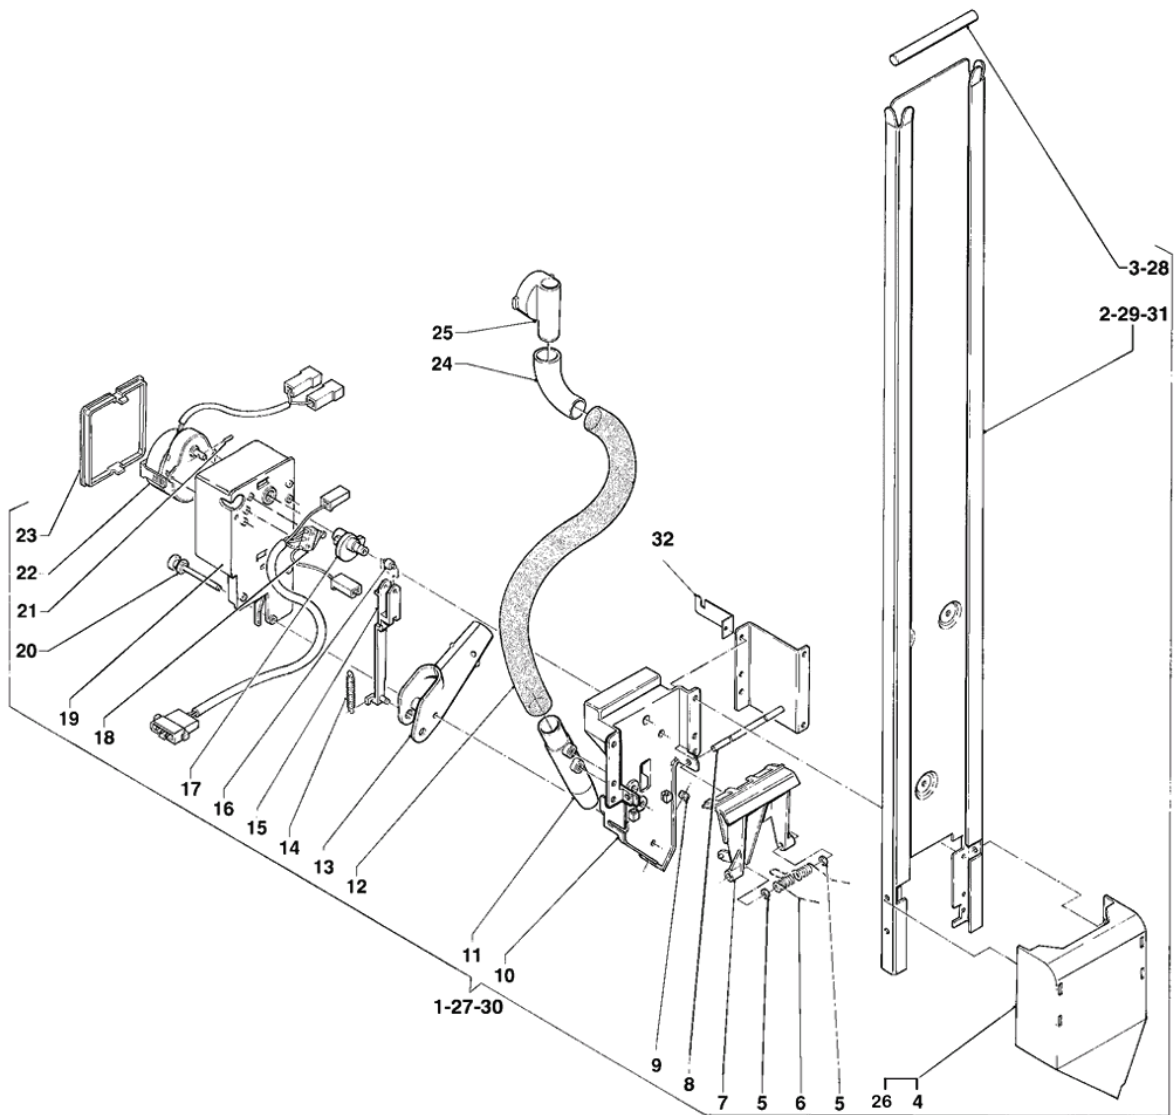

Code	Description	Notes
1	0V0533	SUGAR/STIRRER DISPENSER	
2	0V0518	STIRRER COLUMN	
3	090203	STIRRER BAR WEIGHT L=95	
4	098631	CHUTE FOR STIRRING	
5	091959	BENZING COLLAR DIAM MM4	
6	099602	SPRING	
7	099610	LEVER	
8	098352	STIRRING BARS EJECTING PIN	
9	098853	PASS-WIRE	
10	099607	BODY	
11	098356	SUGAR PIPE	
12	098719	PVC PIPE 14X19(A METER)	
13	099721	SUGAR NOZZLE	
14	099616	SPRING	
15	099605	ROD	
16	099604	ROLLER	
17	099606	CAM	
18	096355	MICRO SWITCH -UL -	
19	099608	SUPPORT	
20	0V2949	SUGAR SPOUT PIN	
21	096904	ELASTIC PLUG 1.5X8	
22	099397	MOTOR REDUCTOR 6G/1 MIN.	
23	099609	COVER	
24	0V0606	ELBOW	
25	098939	ROUND STRAIGHT PIPETTE	
26	0V3022	STIRRER CHUTE	
27	0V0743	STIRRER/SUGAR DISPENSER 105MM	
28	099720	STIRRER BAR WEIGHT L=105	
29	0V0681	STIRRER COLUMN 105 MM	
30	0V0511	STIRRER DISPENSER	PRE-MIXED SUGAR VERSIONS
31	0V0513	STIRRER COLUMN	PRE-MIXED SUGAR VERSIONS
32	250731	FIXING SQUARE