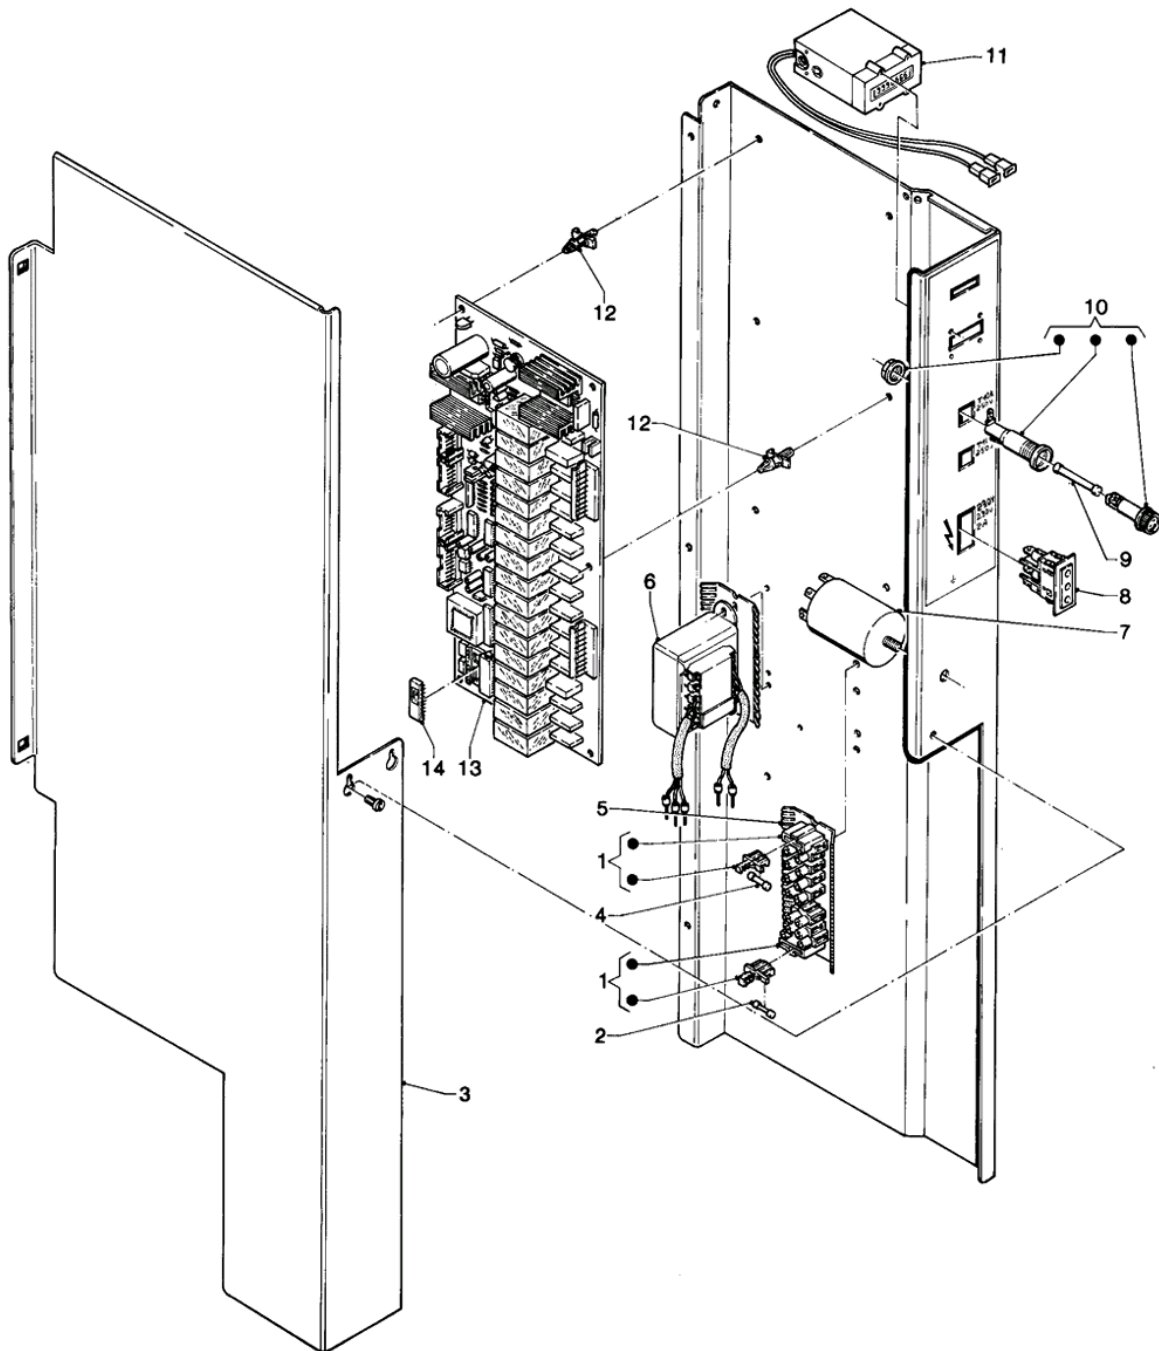

---

	<b>Code</b>	<b>Description</b>	<b>Notes</b>
47	0V0881	PUSH-BUTTON PANEL	
48	0V0507	PUSH-BUTTON PANEL EXECUTIVE	
49	0V1797	'BLACK' COIN DUCT	
50	0V1793	'BLACK' EXECUTIVE PUSH-BUTTON PANEL	
51	0V0535	LAMP WIRING	
52	0V0835	PUSH-BUTTON 'BLACK'	
53	090148	CLIP	
54	098943	STABILIZER BOARD 24V	
55	098936	COIN-MECH.-BOARD EXECUTIVE	
56	099370	COIN VERIFIER WIRING	
57	250567	EXECUTIVE WIRING	
58	099563	LUMINOUS INDICATOR 12 VOLT	
59	099352	LUMINOUS INDICATOR 24 VOLT	
60	0V0882	DOOR STOP	
61	097808	FEEDING BOARD	
62	097097	FUSE 2 AMP.5X20 DELAYED ACT	
63	094900	DIODE BRIDGE	
64	0V0515	BOX COVER	
65	093984	GUIDE SPACER	
66	096977	KNURL	
67	092161	WASHER MM 6.4X130.6	

---

	<b>Code</b>	<b>Description</b>	<b>Notes</b>
1	094294	FLOAT	
2	093308	MICROSWITCH SERIE RLL/D	
3	098788	SUPPORT GROUNDS-MICRO	
4	096244	LITTLE FEET	
5	094159	FIXING PLUG	
6	098698	LOWER DOOR HINGE	
7	094576	CENTERING PLUG	
8	0V2461	FEET COVER (BLACK)	
9	093886	HINGE BUSH	
10	092761	INSULATING DISK	
11	098753	SUPPORT DELIVERY OPENING	
12	096977	KNURL	
13	094073	LOCK SPRING GRINDER AND COFFEE GROU	
14	099273	FEET COVER	
15	099627	SUPPORT	
16	0V0504	HINGE	
17	0V0540	COIN BOX	
18	098791	COIN-BOX HANDLE	
19	090861	CYLINDER LOCK TYPE K	
20	092218	PASSE-PARTOUT LOCK K	
21	094111	INSULATING DOLLY BLOCK	
22	098222	RIVET	
23	098762	UPPER HINGE	
24	093171	OUTER FIXING COLLAR DIAM MM6	
25	0V0541	CABINET	
26	0V0915	'VENEZIA' NESTLE' CABINET	NESTLE VERSION
27	098872	FIXING BRACKET DISTRIBUTOR	
28	098551	BOLT	
29	0V0916	COIN CHUTE	FRONT VERSION
30	098787	UPPER PART FOR PIECE OF FURNITURE	
31	0V3275	LEFT-ELITE ADHESIVE LABEL	
32	250199	RIGHT-ELITE ADHESIVE LABEL	
33	0V3388	'TIRMA' ADHESIVE	