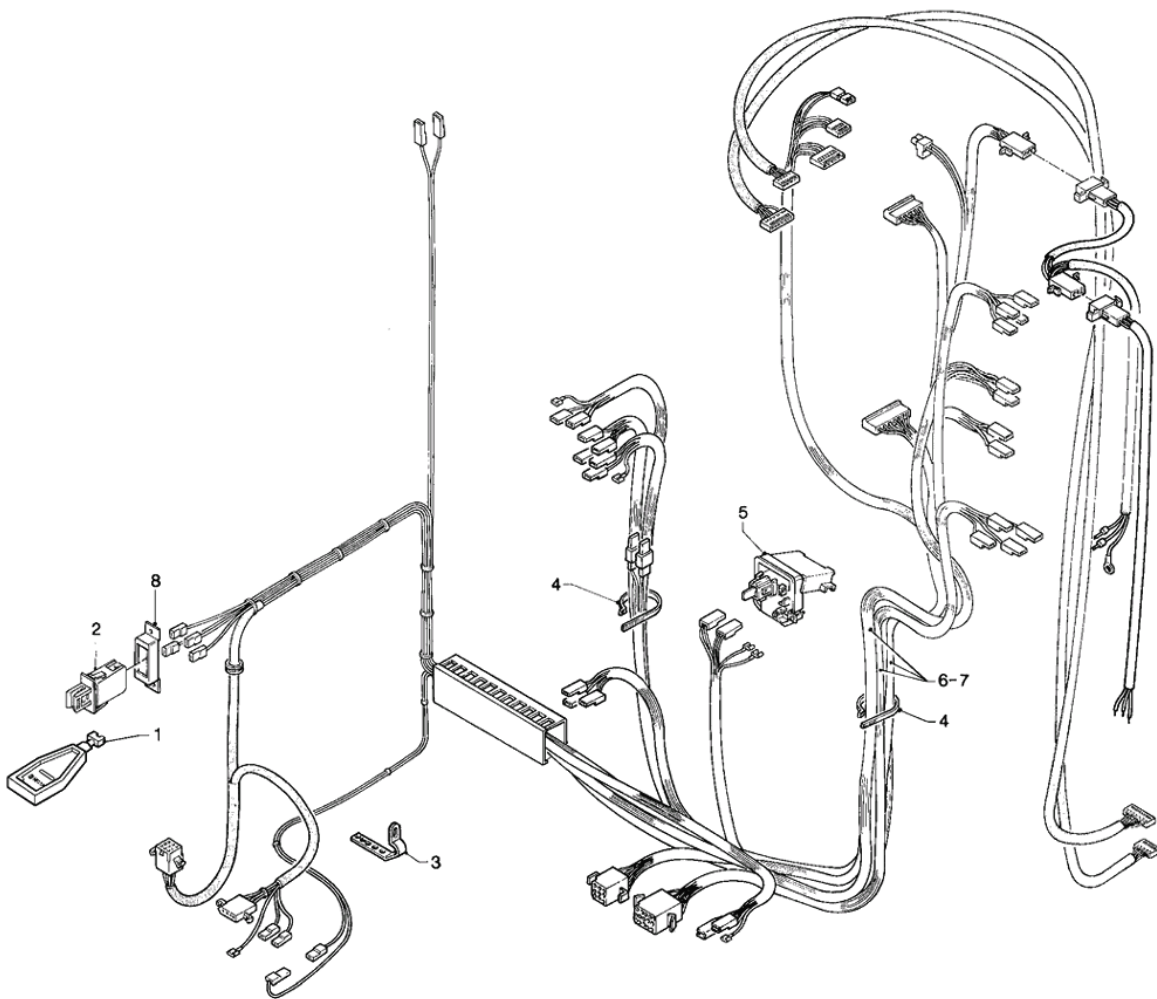

---

	<b>Code</b>	<b>Description</b>	<b>Notes</b>
1	094294	FLOAT	
2	093308	MICROSWITCH SERIE RLL/D	
3	098788	SUPPORT GROUNDS-MICRO	
4	096244	LITTLE FEET	
5	094159	FIXING PLUG	
6	098698	LOWER DOOR HINGE	
7	094576	CENTERING PLUG	
8	0V2461	FEET COVER (BLACK)	
9	093886	HINGE BUSH	
10	092761	INSULATING DISK	
11	098753	SUPPORT DELIVERY OPENING	
12	096977	KNURL	
13	094073	LOCK SPRING GRINDER AND COFFEE GROU	
14	099273	FEET COVER	
15	099627	SUPPORT	
16	0V0504	HINGE	
17	0V0540	COIN BOX	
18	098791	COIN-BOX HANDLE	
19	090861	CYLINDER LOCK TYPE K	
20	092218	PASSE-PARTOUT LOCK K	
21	094111	INSULATING DOLLY BLOCK	
22	098222	RIVET	
23	098762	UPPER HINGE	
24	093171	OUTER FIXING COLLAR DIAM MM6	
25	0V0541	CABINET	
26	0V0915	'VENEZIA' NESTLE' CABINET	NESTLE VERSION
27	098872	FIXING BRACKET DISTRIBUTOR	
28	098551	BOLT	
29	0V0916	COIN CHUTE	FRONT VERSION
30	098787	UPPER PART FOR PIECE OF FURNITURE	
31	0V3275	LEFT-ELITE ADHESIVE LABEL	
32	250199	RIGHT-ELITE ADHESIVE LABEL	
33	0V3388	'TIRMA' ADHESIVE	

	<b>Code</b>	<b>Description</b>	<b>Notes</b>
1	0V1654	SWITCH KEY	
2	097796	SWITCH	
3	091420	ADJUSTABLE COLLAR	
4	090148	CLIP	
5	098796	TERMINAL BOARD	
6	0V0512	MAIN WIRING	INSTANT VERSION
7	0V0537	MAIN WIRING	
8	098797	SWITCH SUPPORT	