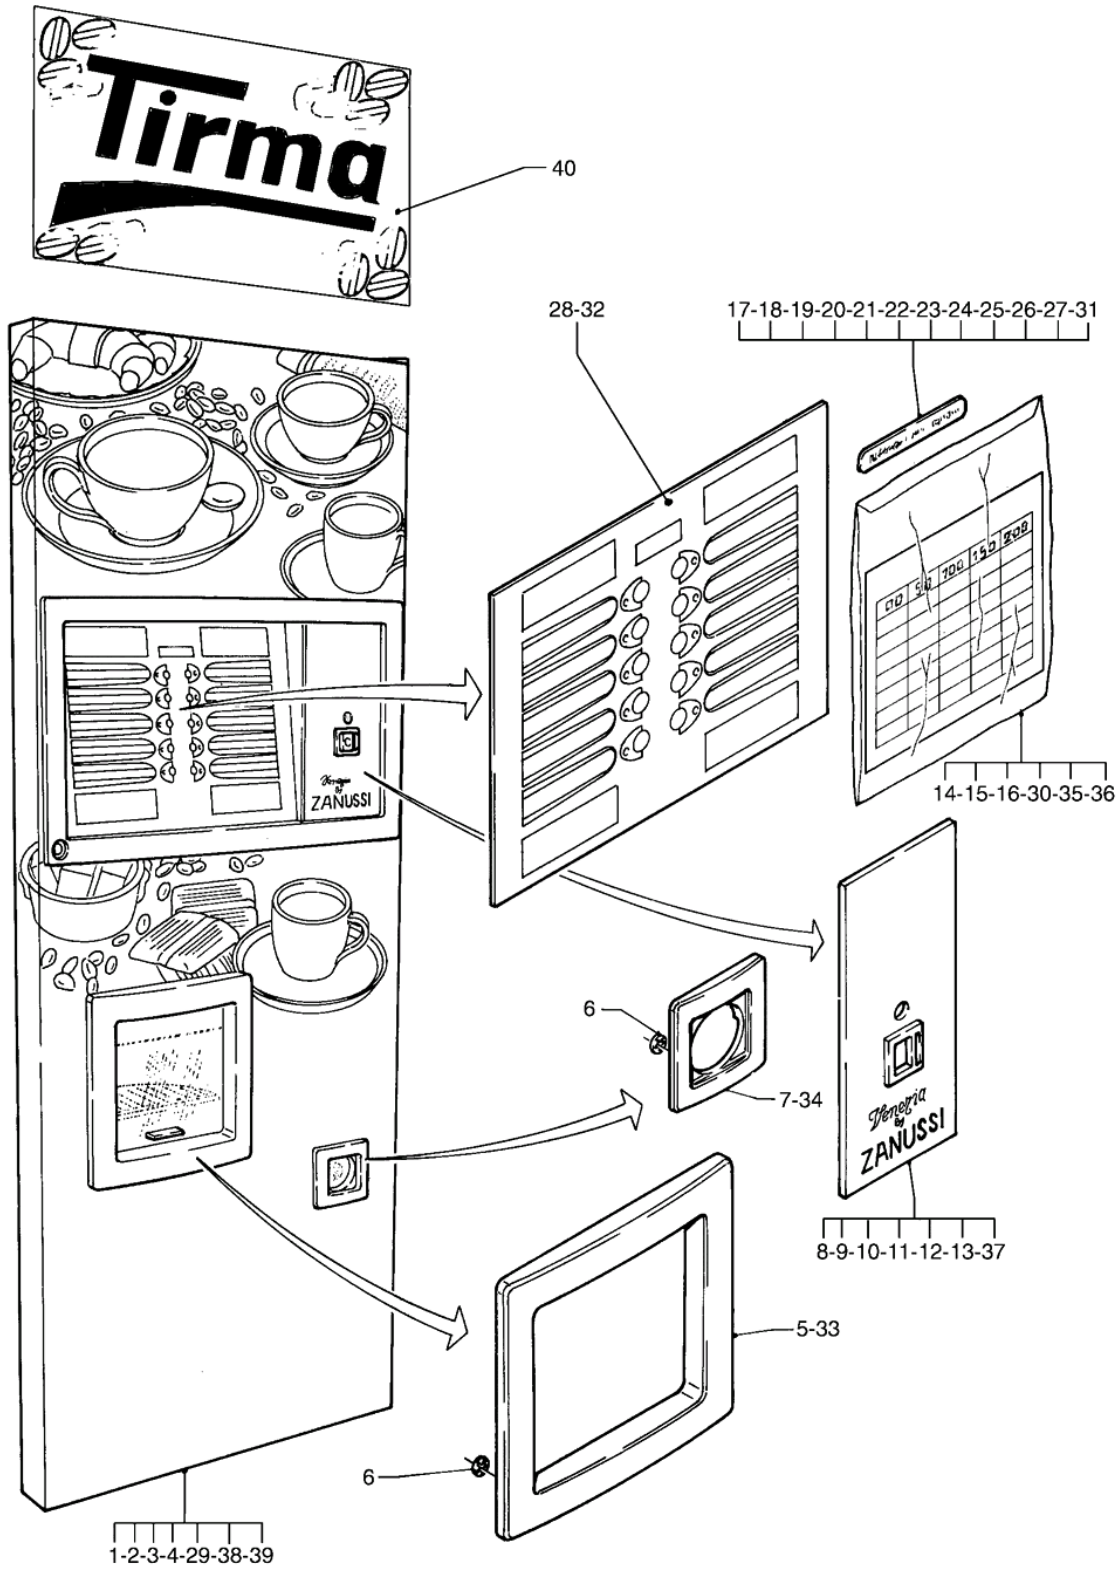

# VENEZIA - ESPRESSO - INSTANT - 220 VOLT - 50 HZ

	<b>Code</b>	<b>Description</b>	<b>Notes</b>
1	0V0910	EXECUTIVE DOOR ASSEMBLED ON 'VENEZIA'	EXECUTIVE VERSION
2	0V0911	FRONT DOOR ASSEMBLED ON 'VENEZIA'	FRONT VERSION
3	0V0913	EXECUTIVE 'NESTLE' DOOR ASSEMBLED	NESTLE VERSION
4	0V0914	'NESTLE' FRONT DOOR. ASSEMBLED	NESTLE VERSION
5	0V0508	CUP MOLDING	
6	093829	LEVER LOCK CLIP	
7	0V0509	COIN RETURN MOLDING	
8	0V0529	EXECUTIVE INFORMATION PLATE 'I'	
9	0V0548	USER INFORMATION PLATE 'F'	
10	0V0547	USER INFORMATION PLATE 'UK'	
11	0V0617	INFORMATION LABEL 'D'	
12	0V0530	FRONT INFORMATION PLATE	FRONT VERSION
13	0V0546	USER INFORMATION PLATE 'E'	
14	0V3367	PRICE PLATE - EURO 0.01-	
15	099253	PRICE LABELS 'UK' N°1	
16	099242	PRICE-LABEL 'UK' N°2	
17	0V0531	PRODUCT PLATE 'I'	
18	0V0801	'PORTUGAL' PRODUCT TAGS	
19	0V0800	'TURKEY' PRODUCT TAGS	
20	0V0549	PRODUCT PLATE -FRANCE-	
21	0V0550	PRODUCT PLATE -SPAIN-	
22	0V0620	PRODUCT PLATE 'D'	
23	0V0688	INSTANT PRODUCT TAGS 'D'	
24	0V0553	PRODUCT PLATE -FLEMISH-	
25	0V0552	PRODUCT PLATE -SWEDEN-	
26	0V0687	PRODUCT TAGS 'UK'	
27	0V0551	PRODUCT PLATE -CZECH R-	
28	0V1794	'BLACK' SELECTION PANEL	
29	0V1596	DOOR 'VENEZIA'	
30	0V3368	PRICE PLATE - EURO 0.05-	
31	0V1561	PRODUCT LABELS 2 FRANCE	
32	0V1794	'BLACK' SELECTION PANEL	
33	0V1795	'BLACK' CUP FRAME	
34	0V1796	'BLACK' COIN RETURN FRAME	
35	0V3367	PRICE PLATE - EURO 0.01-	
36	0V1906	PRICE LABEL 'POLAND'	
37	0V3274	INFORMATION LABEL (BULGARIA)	
38	0V3273	DOOR WITH ELITE SILKSCREEN	
39	0V3387	'TIRMA' DOOR	
40	0V3389	" TIRMA " LOGO	