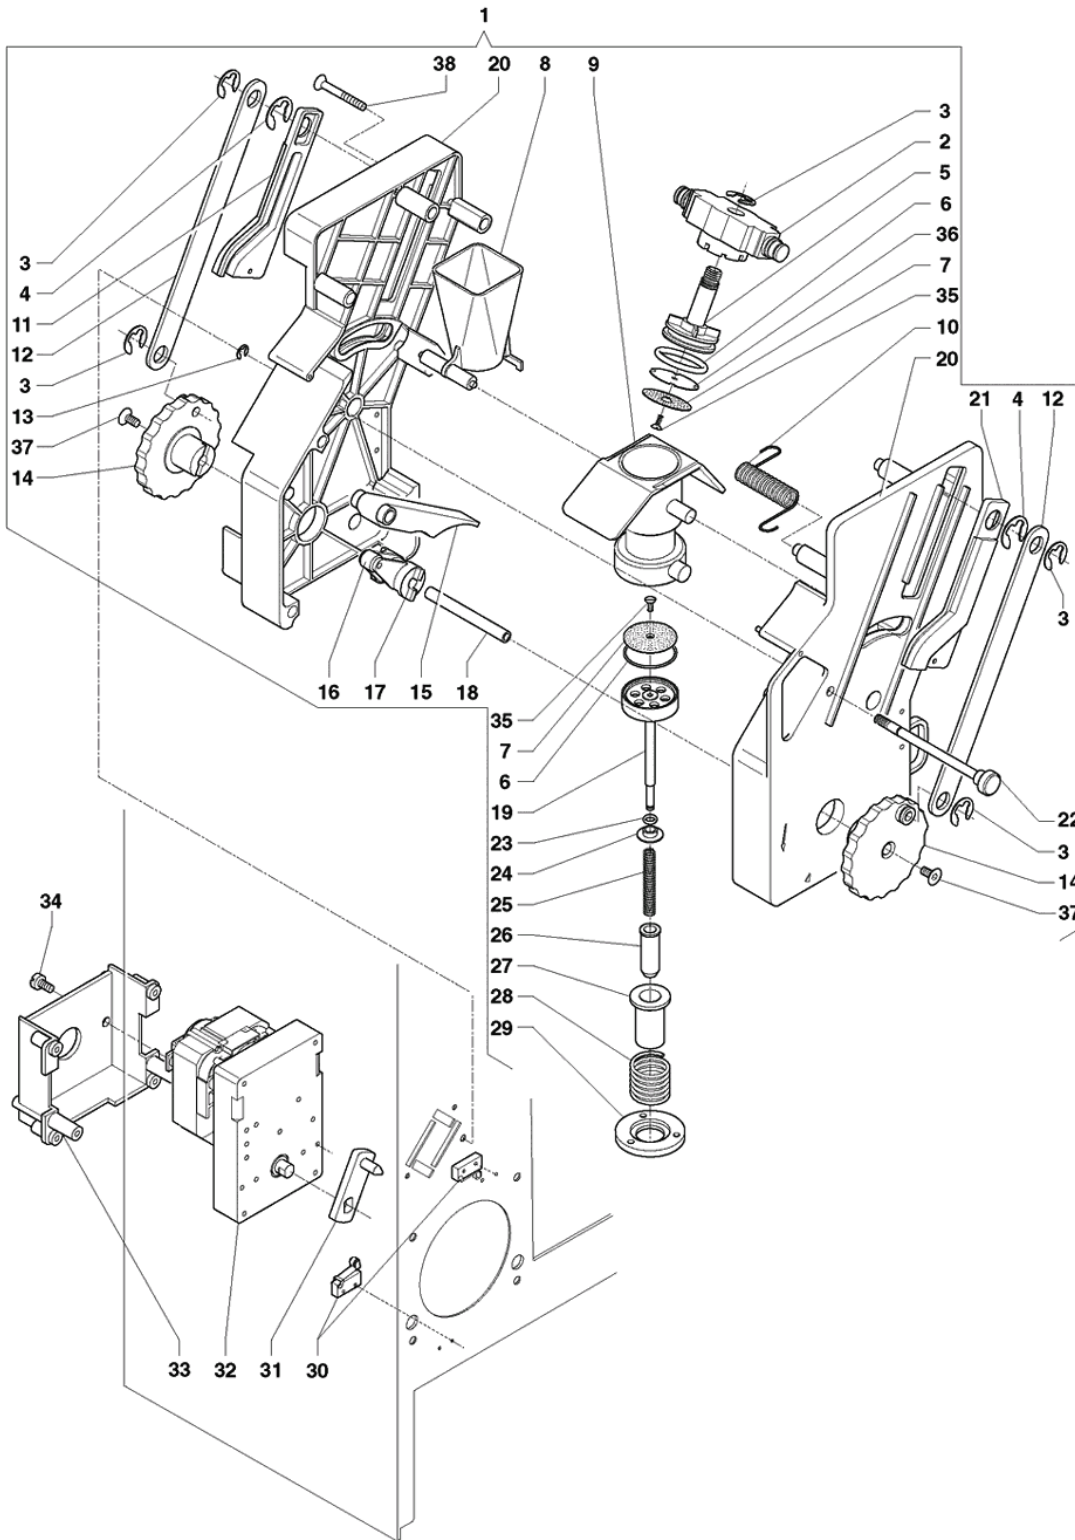

Code	Description	Notes
1	0V1358	Z2000M COFFEE UNIT	
2	098568	CROSS-BAR	
3	092717	FIXING COLLAR DIAM MM10	
4	096569	FIXING COLLAR DIAM 12	
5	098577	UPPER PISTON	
6	093167	SILICONE GASKET OR 4118 .	
7	098687	COFFEE FILTER	
8	098570	COFFEE CHUTE	
9	0V1715	BREWING CHAMBER W/PLUG	
10	098920	SCRAPER	
11	098571	REAR SLEDGE	
12	098565	TRACE FOR PISTON COMMAND	
13	098818	STOPPING RING D.4	
14	098573	CRANK	
15	098575	OSCILLATING LEVER	
16	098692	ROTATING LEVER ROLL	
17	098574	ROTATING LEVER	
18	098693	ROD CRANK BLOCKING	
19	099490	LOWER PISTON	
20	0V1714	FRONT AND REAR SHOULDER	
21	098572	FRONT SLEDGE	
22	098694	ROD WITH KNURL	
23	090421	GASKET OR 2025	
24	098690	CONTROL BUSH	
25	098688	PISTON RETURN SPRING	
26	098691	LOWER PISTON GUIDE	
27	098567	LID FOR SPRING	
28	098689	PREINFUSION SPRING	
29	098569	FLANGE FOR SPRING	
30	096355	MICRO SWITCH -UL -	
31	098763	CRANK WITH PIN	
32	098708	MOTOREDUCER	
33	098566	MOTOREDUCER SUPPORT	
34	096097	SCREW	
35	255047	SCREW M3X10 -INOX-	
36	0V1789	WATER DEFLECTOR	
37	0V3889	SCREW 6X14	
38	255031	SELF-TAPPING SCREW 4.2X26