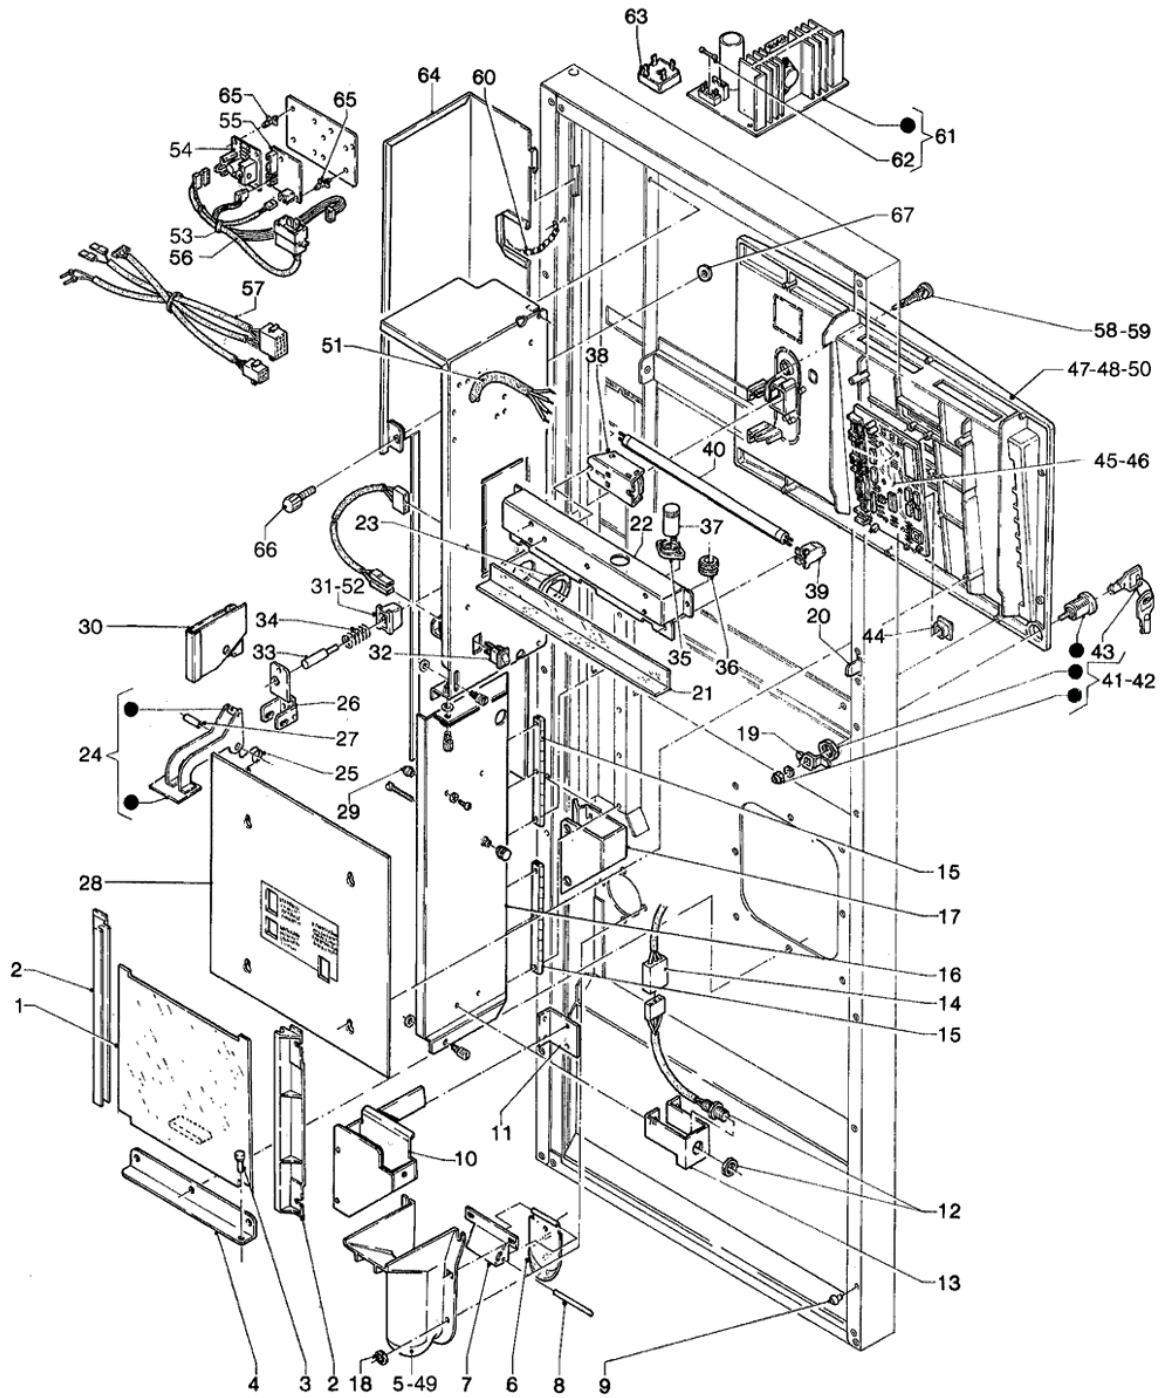

# VENEZIA - ESPRESSO - INSTANT - 220 VOLT - 50 HZ

	<b>Code</b>	<b>Description</b>	<b>Notes</b>
1	0V0910	EXECUTIVE DOOR ASSEMBLED ON 'VENEZIA'	EXECUTIVE VERSION
2	0V0911	FRONT DOOR ASSEMBLED ON 'VENEZIA'	FRONT VERSION
3	0V0913	EXECUTIVE 'NESTLE' DOOR ASSEMBLED	NESTLE VERSION
4	0V0914	'NESTLE' FRONT DOOR. ASSEMBLED	NESTLE VERSION
5	0V0508	CUP MOLDING	
6	093829	LEVER LOCK CLIP	
7	0V0509	COIN RETURN MOLDING	
8	0V0529	EXECUTIVE INFORMATION PLATE 'I'	
9	0V0548	USER INFORMATION PLATE 'F'	
10	0V0547	USER INFORMATION PLATE 'UK'	
11	0V0617	INFORMATION LABEL 'D'	
12	0V0530	FRONT INFORMATION PLATE	FRONT VERSION
13	0V0546	USER INFORMATION PLATE 'E'	
14	0V3367	PRICE PLATE - EURO 0.01-	
15	099253	PRICE LABELS 'UK' N°1	
16	099242	PRICE-LABEL 'UK' N°2	
17	0V0531	PRODUCT PLATE 'I'	
18	0V0801	'PORTUGAL' PRODUCT TAGS	
19	0V0800	'TURKEY' PRODUCT TAGS	
20	0V0549	PRODUCT PLATE -FRANCE-	
21	0V0550	PRODUCT PLATE -SPAIN-	
22	0V0620	PRODUCT PLATE 'D'	
23	0V0688	INSTANT PRODUCT TAGS 'D'	
24	0V0553	PRODUCT PLATE -FLEMISH-	
25	0V0552	PRODUCT PLATE -SWEDEN-	
26	0V0687	PRODUCT TAGS 'UK'	
27	0V0551	PRODUCT PLATE -CZECH R-	
28	0V1794	'BLACK' SELECTION PANEL	
29	0V1596	DOOR 'VENEZIA'	
30	0V3368	PRICE PLATE - EURO 0.05-	
31	0V1561	PRODUCT LABELS 2 FRANCE	
32	0V1794	'BLACK' SELECTION PANEL	
33	0V1795	'BLACK' CUP FRAME	
34	0V1796	'BLACK' COIN RETURN FRAME	
35	0V3367	PRICE PLATE - EURO 0.01-	
36	0V1906	PRICE LABEL 'POLAND'	
37	0V3274	INFORMATION LABEL (BULGARIA)	
38	0V3273	DOOR WITH ELITE SILKSCREEN	
39	0V3387	'TIRMA' DOOR	
40	0V3389	" TIRMA " LOGO	