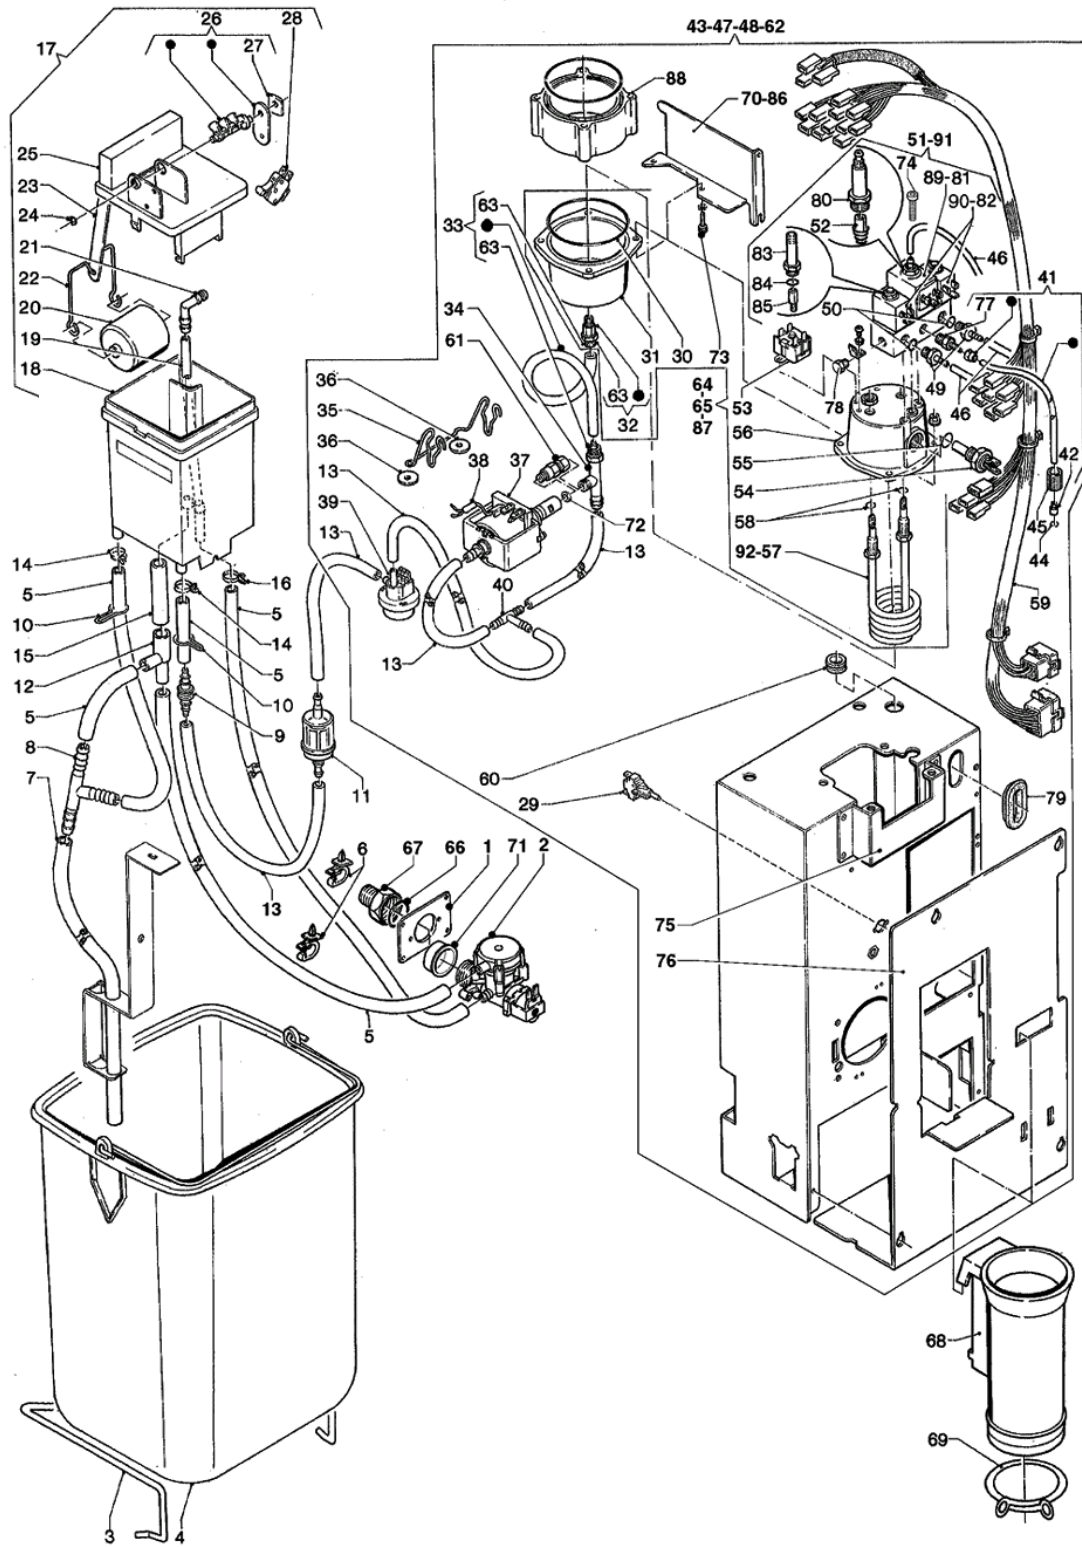

Code	Description	Notes
1	098799	FIXING DISC	
2	097383	ELECTROVALVE WATER-INLET 220V-2.5L/MIN-	
3	095730	BUCKET FASTENER	
4	254569	BLUE GROUND BUCKET	
5	097512	SILICONE HOSE 6X12 BROWN	
6	098459	WIRE-CLIP	
7	093628	HOSE VIPLA TRANSPARENT DIAM MM 14X1	
8	096552	UNION T-SHAPE	
9	094140	RUBBER HOLDER UNION	
10	092703	TUBE CLAMP	
11	097435	WATER FILTER VOLUMETRIC COUNTER	
12	094185	CODENSE RECOVERY UNION	
13	097510	SILICONE HOSE 5X9 BROWN	
14	095515	HOSE CLIP DIAM 14	
15	097515	SILICONE HOSE 10X16 BROWN	
16	097122	HOSE CLIP	
17	098250	AIR-BREAK COMPLETE	
18	094115	AIR BREAK CASE	
19	094330	HOSE POLYTHENE MM 6X9	
20	094120	FLOAT	
21	094571	UNION 90 DEGREES	
22	094118	FLOAT ARM	
23	094119	CONNECTING ROAD	
24	091959	BENZING COLLAR DIAM MM4	
25	094116	AIR-BREAK LID	
26	094933	CONTROL DEVICE MICRO AIR-BREAK	
27	094128	GRIP CLIP	
28	0V1929	MICRO 'UL' FOR AIR-BREAK	
29	099619	PUSH BUTTON	
30	098701	GASKET	
31	098641	LOWER BOILER-COVER	
32	098758	STRAIGHT UNION	
33	0V2158	PUMP PIPE/COFFEE BOILER	
34	098764	BY-PASS PUMP (12 BAR)	
34	0V0493	BY-PASS PUMP -4 BAR-	TURKEY VERSION
35	098697	PUMP SUPPORT	
36	093091	PUMP DAMPER	
37	098760	PUMP (VIBRATION)	
37	0V0465	PUMP 220V - 60 HZ	BRAZIL VERSION
38	098815	90 DEGREES THERMIC PROTECTION	
39	098707	VOLUMETRIC COUNTER	
40	094231	UNION T-SHAPE	
41	098709	PISTON-PIPE	
42	098711	BUSH PISTON PIPE	
43	0V0803	TEA BRACKET ASSEMBLY	TURKEY VERSION
44	094611	GASKET O-RING 2018