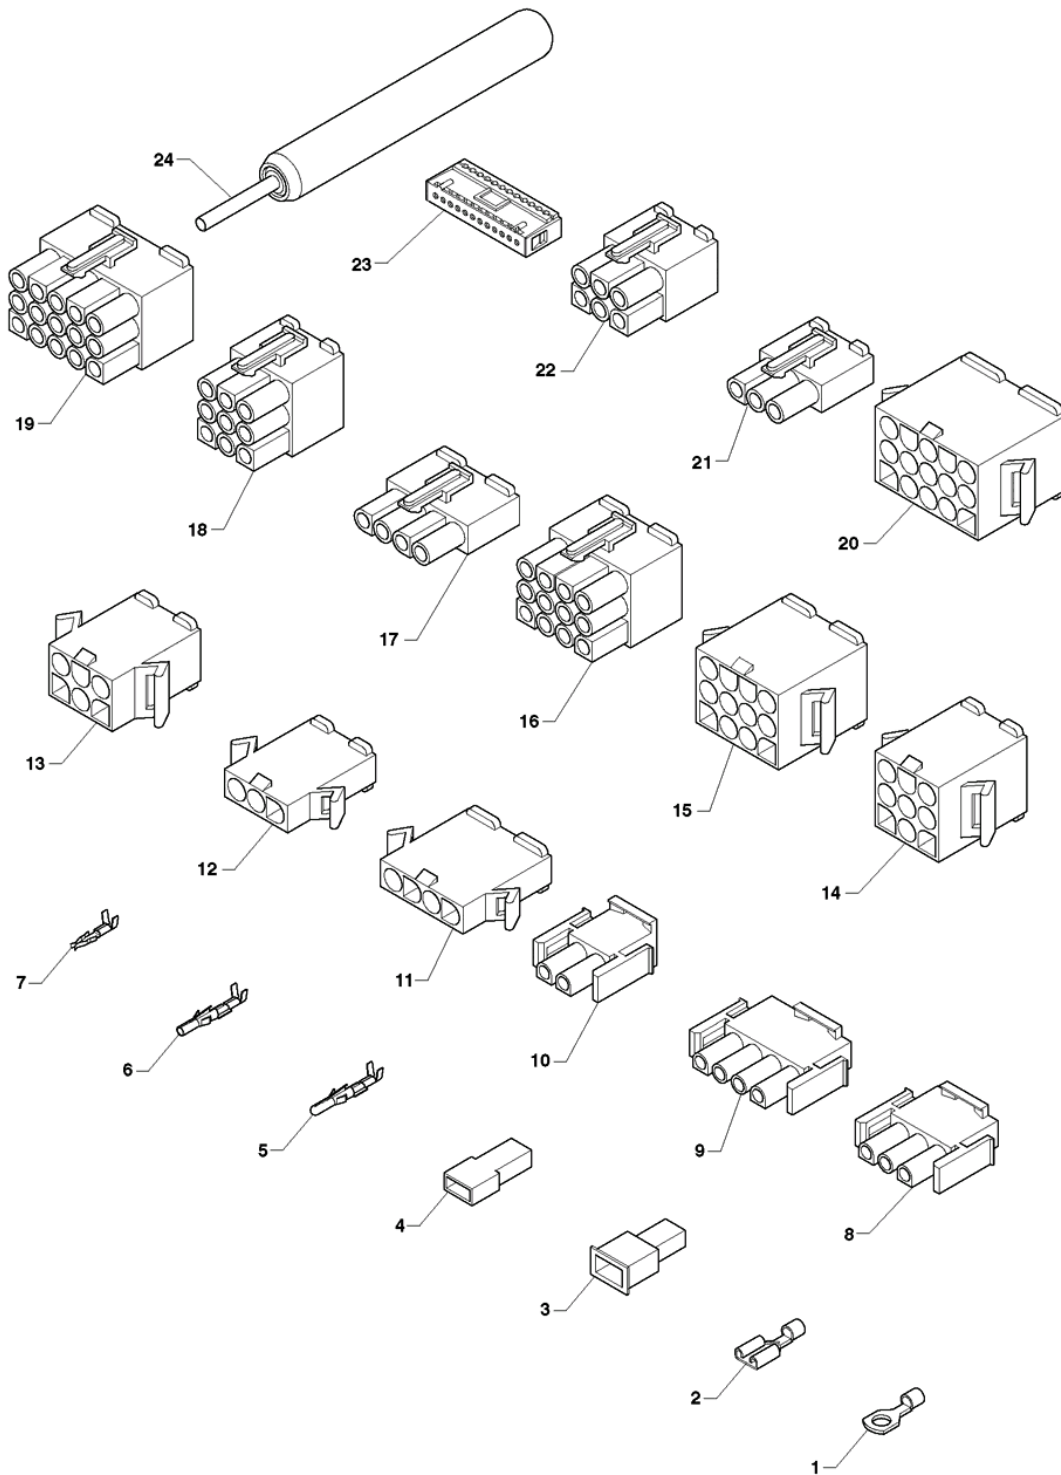

Code	Description	Notes
1	090957	EYELET TERMINAL	
2	090959	FASTON W/O TONGUE	
3	091192	FASTON COVER	
4	090247	FEMALE FASTON COVER	
5	095955	TERMINAL MALE	
6	096136	TERMINAL FEMALE	
7	094405	TERMINAL FEMALE 2.5	
8	094954	FEMALE HOLDER CONNECTOR 3-WAYS	
9	098062	4-WAY CONNECTOR MATE-N-LOK AMP	
10	094955	FEMALE HOLDER CONNECTOR 2-WAYS	
11	0V0809	4-PIN CONNECTOR/P MOLEX 3191	
12	0V0808	3-PIN CONNECTOR/P MOLEX 3191	
13	0V0810	6-PIN CONNECTOR/P MOLEX 3191	
14	0V0811	9-PIN CONNECTOR/P MOLEX 3191	
15	0V0812	12-PIN CONNECTOR/P MOLEX 3191	
16	0V0818	12-PIN CONNECTOR/P MOLEX 3191	
17	0V0815	4-PIN CONNECTOR/P MOLEX 3191	
18	0V0817	9-PIN CONNECTOR/P MOLEX 3191	
19	0V0819	15-PIN CONNECTOR/P MOLEX 3191	
20	0V0813	15-PIN CONNECTOR/P MOLEX 3191	
21	0V0814	3-PIN CONNECTOR/P MOLEX 3191	
22	0V0816	6-PIN CONNECTOR/P MOLEX 3191	
23	094961	FEMALE HOLDER CONNECTOR P.I. 12-W	
24	0V0820	MOLEX CONTACT PULLER