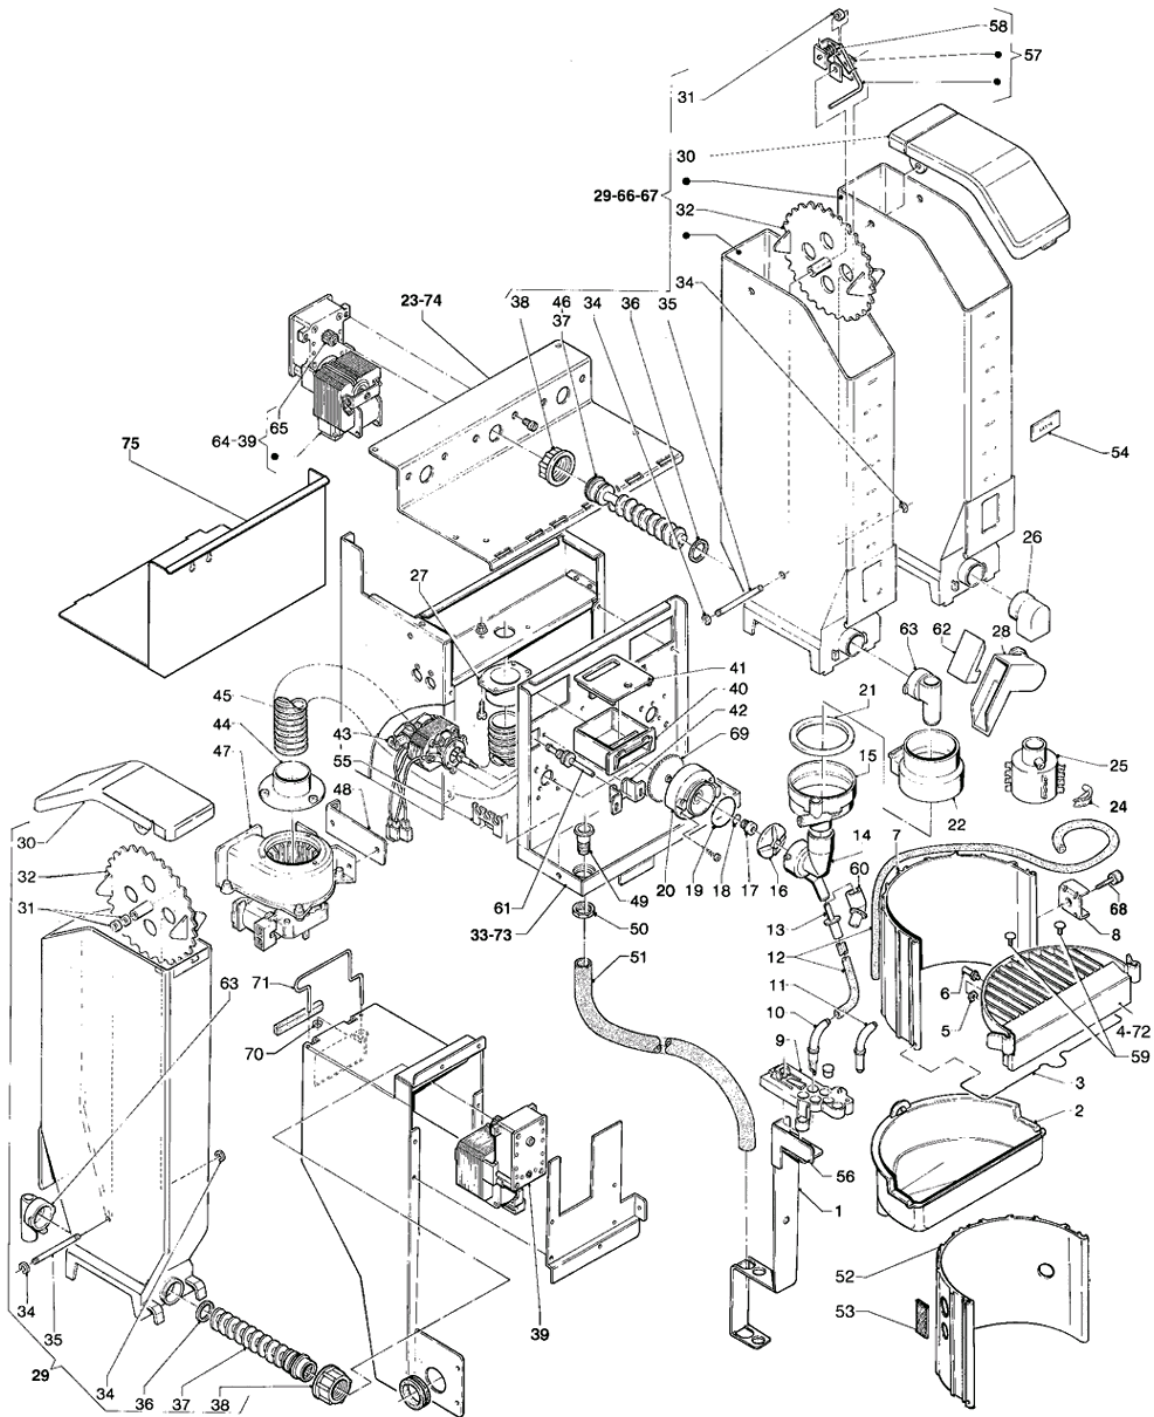

Code	Description	Notes
1	098801	SQUARE SUPPORT FOR NOZZLES	
2	094069	BASIN	
3	094070	BASIN FASTENING SPRING	
4	094066	GRATE	
5	094067	DISK	
6	094068	REAR FASTENING PIVOT	
7	094060	BACKPLATE NECK	
8	094061	GRATE FASTENING BRACKET	
9	098066	SUPPORT FOR INSTANT+ESPRESSO NOZZLES	
10	097953	POINTED NOZZLE	
11	097922	NOZZLE	
12	097511	SILICONE HOSE 6X9 BROWN	
13	097914	COFFEE CHOKE	
14	097912	CONVEYOR FOR MIXER	
15	098191	WATER-FUNNEL CUT	
16	097916	MIXER VENTILATOR	
17	097917	BUSH SEAL	
18	099880	GASKET	
19	094540	GASKET O-RING 3125	
20	097911	FLANGE FOR MIXER	
21	097523	DEFLECTOR RING MIXER BROWN	
22	097520	POWDER INLET FUNNEL BROWN	
23	099977	SUPPORT	
24	251295	COIL UNION FOR TEA	
25	097923	COIL FOR TEA	
26	096868	SQUARE STRAIGHT PIPETTE	
27	0V0526	SUCTION PIPE CONNECTION	
28	098813	LEFT CONVEYOR L=55	
29	0V2173	NORMAL AUGER CONTAINER	
30	0V2048	POWDER CONTAINER LID	
31	098812	SPACER	
32	095936	WHEEL	
33	0V4183	MIXER SUPPORT	
34	091959	BENZING COLLAR DIAM MM4	
35	0V1962	PIN FOR WHEEL	
36	095829	GASKET O-RING	
37	098609	SCROLL	
38	095849	CONTAINER RING NUT	
39	098715	MOTORDOSER 45 G.	FOR TEA - SUGAR-UNTIL SERIAL NUMBER 50600867
40	0V0525	POWDER DRAWER	
41	0V0523	DRAWER COVER	
42	0V0605	NOZZLE SUPPORT	INSTANT VERSION
43	098808	MOTORMIXER	
44	098703	VENTILATOR PIPE CONNECTION D38	
45	096459	HOSE DIAM 32	
46	098608	LONG SCROLL