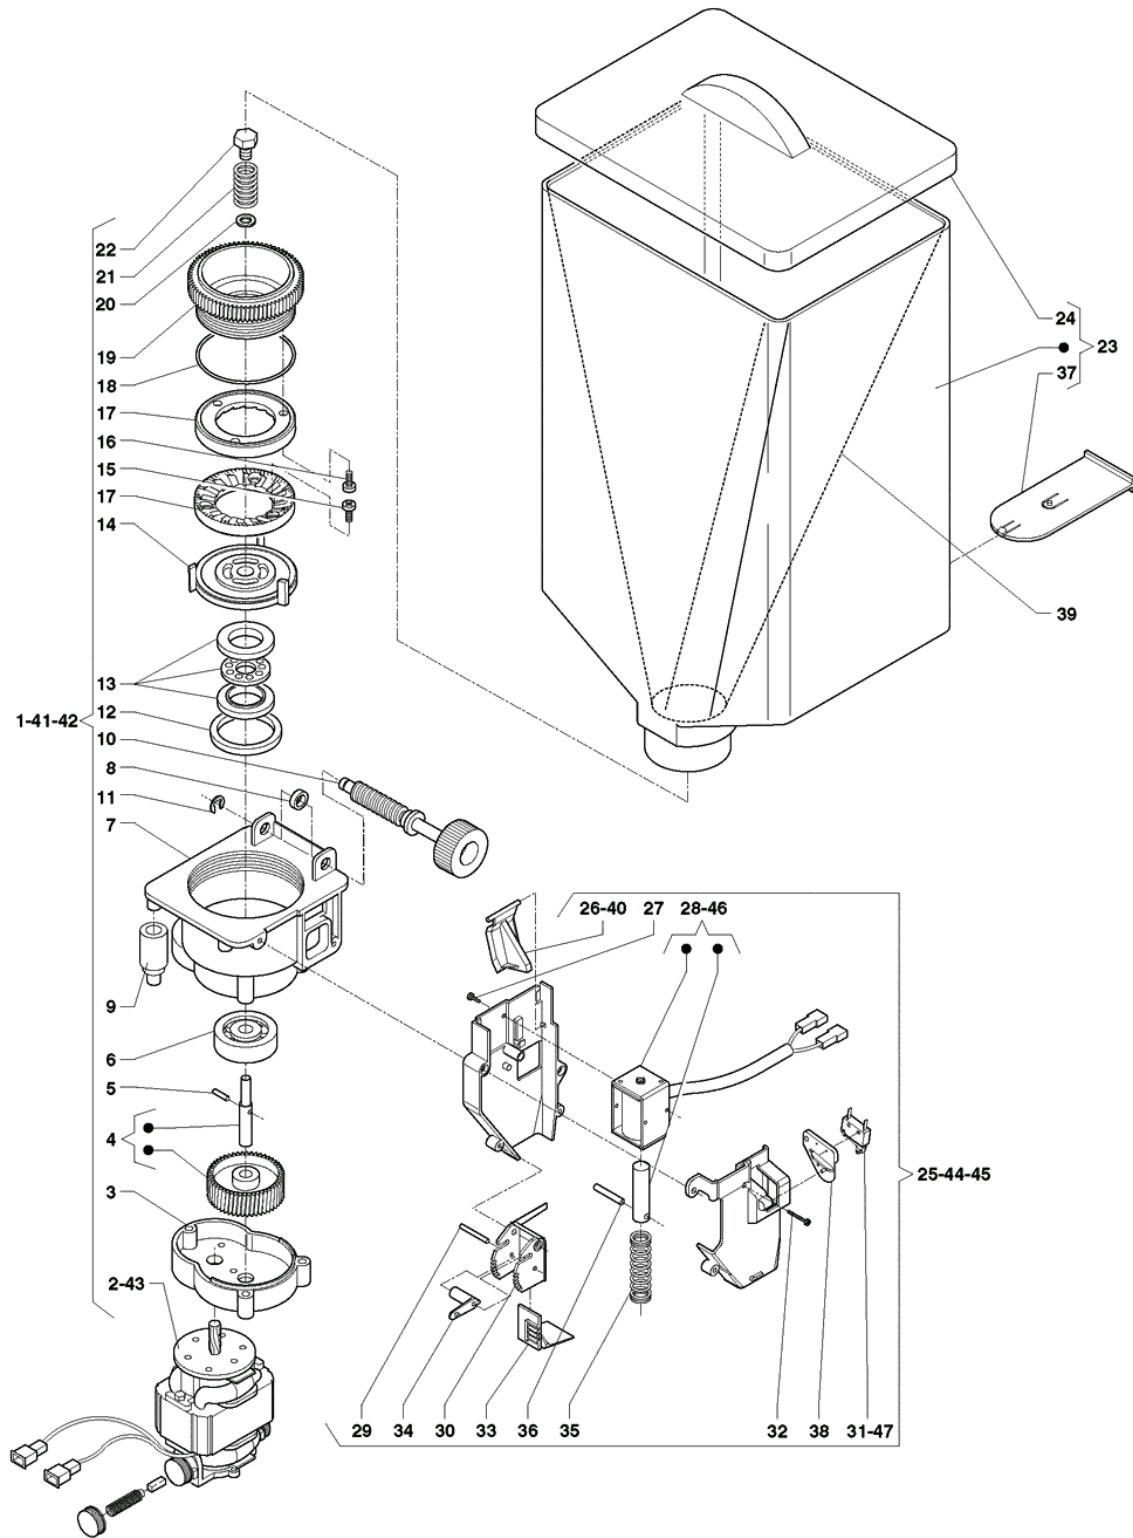

Code	Description	Notes
1	099336	GRINDER	
2	099732	GRINDER MOTOR	
3	099468	SUPPORT	
4	099470	SHAFT WHEEL	
5	098293	ELASTIC PLUG	
6	095803	RADIAL BEARING	
7	099469	CAP	
8	099457	WASHER	
9	099484	LITTLE RUBBER	
10	099474	REGULATION SCREW	
11	093171	OUTER FIXING COLLAR DIAM MM6	
12	093271	COFFEE JUNK RING	
13	093187	THRUST BEARING	
14	095802	GRINDER HOLDER IMPELLER	
15	255032	TREFOIL SCREW M4X10	
16	255033	SELF-TAPPING SCREW 4X10	
17	095840	GRINDER	
18	095805	GASKET O-RING	
19	099473	GRINDER HOLDER	
20	096988	WASHER	
21	099471	SPRING	
22	099472	LEFT SCREW	
23	099726	COFFEE-CANISTER COMPLETE	
24	0V1357	CONTAINER COVER	
25	099337	COFFEE DOSER	
26	099475	ACTUATOR	
27	092657	CLOSS SLOT SCREW 3X6TC	
28	098716	ELECTROMAGNET 220V	
29	098822	PIN FOR LEVER	
30	098642	SHUTTER COFFEE-DOSER	
31	0V2131	BURGESS MICRO-SWITCH	
32	096097	SCREW	
33	098643	RULE COFFEE-DOSES	
34	098644	LEVER FOR RULE	
35	098696	SPRING DOSER ELECTROMAGNET	
36	093832	ROD PIVOT	
37	098630	ROLL-UP FOR CONTAINER	
38	0V2082	ADAPTER PLATE	
39	0V0486	CONVEYOR	TURKEY VERSION
40	0V1349	MICROSWITCH ACTUATOR	TURKEY VERSION
41	0V0491	THE GRINDER	TURKEY VERSION
42	0V0448	GRINDER 60 HZ	BRAZIL VERSION
43	0V0451	GRINDER MOTOR 60 HZ	BRAZIL VERSION
44	099337	COFFEE DOSER	BRAZIL VERSION
45	0V0490	THE DOSER	TURKEY VERSION
46	098716	ELECTROMAGNET 220V	BRAZIL VERSION