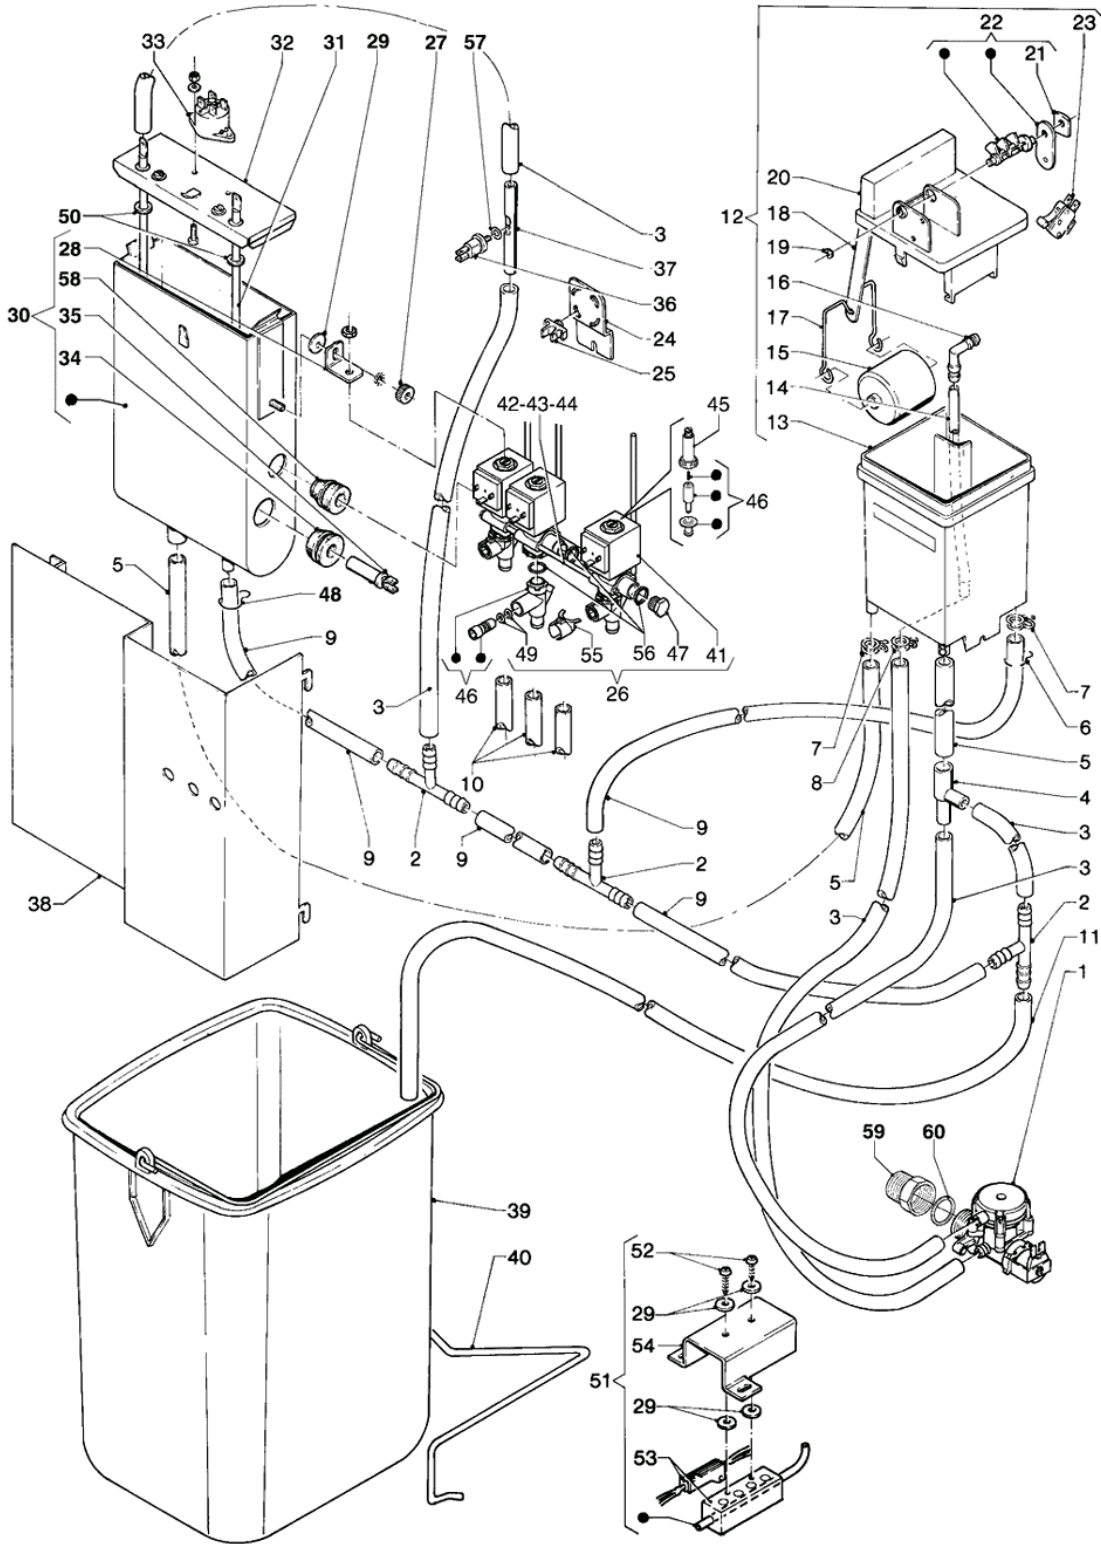

Code	Description	Notes
1	097383	ELECTROVALVE WATER-INLET 220V-2.5L/MIN-	
2	096552	UNION T-SHAPE	
3	097512	SILICONE HOSE 6X12 BROWN	
4	094185	CODENSE RECOVERY UNION	
5	097515	SILICONE HOSE 10X16 BROWN	
6	092703	TUBE CLAMP	
7	095515	HOSE CLIP DIAM 14	
8	097002	HOSE CLIP	
9	097685	SILICONE HOSE BROWN 7.5X12	
10	097511	SILICONE HOSE 6X9 BROWN	
11	093628	HOSE VIPLA TRANSPARENT DIAM MM 14X1	
12	098250	AIR-BREAK COMPLETE	
13	094115	AIR BREAK CASE	
14	094330	HOSE POLYTHENE MM 6X9	
15	094120	FLOAT	
16	094571	UNION 90 DEGREES	
17	094118	FLOAT ARM	
18	094119	CONNECTING ROAD	
19	091959	BENZING COLLAR DIAM MM4	
20	094116	AIR-BREAK LID	
21	094128	GRIP CLIP	
22	094933	CONTROL DEVICE MICRO AIR-BREAK	
23	0V1929	MICRO 'UL' FOR AIR-BREAK	
24	099749	BRACKET	
25	098484	HOSE FIXING	
26	099914	GROUP 3 ELECTROVALVES	
27	097699	KNURL M4	
28	098895	ELECTROVALVE FIXING BRACKET	
29	093179	INSULATING WASHER MOTOREDUCTER	
30	098866	INSTANT-BOILER	
31	098862	STRENGTHENED HEATING-ELEMENT	
32	098867	INSTANT-BOILER COVER	
33	0V1364	105 DEGREE SAFETY THERMOSTAT	
34	099918	GASKET FOR FEELER	
35	0V0157	FEELER	
36	0V2129	THERMOSTAT 82 C	
37	098390	PIPE FOR THERMOSTAT FIXING	
37	099458	TUBE FOR 2 THERMOSTAT	
38	0V0510	BOILER COVER	
39	254569	BLUE GROUND BUCKET	
40	095730	BUCKET FASTENER	
41	099057	ELECTROV.-COIL 220/230 VOLT	
42	0V4309	LOCKING TUBE L=138	
43	0V4309	LOCKING TUBE L=138	
44	0V4309	LOCKING TUBE L=138	
45	0V3552	VALVE BUSH