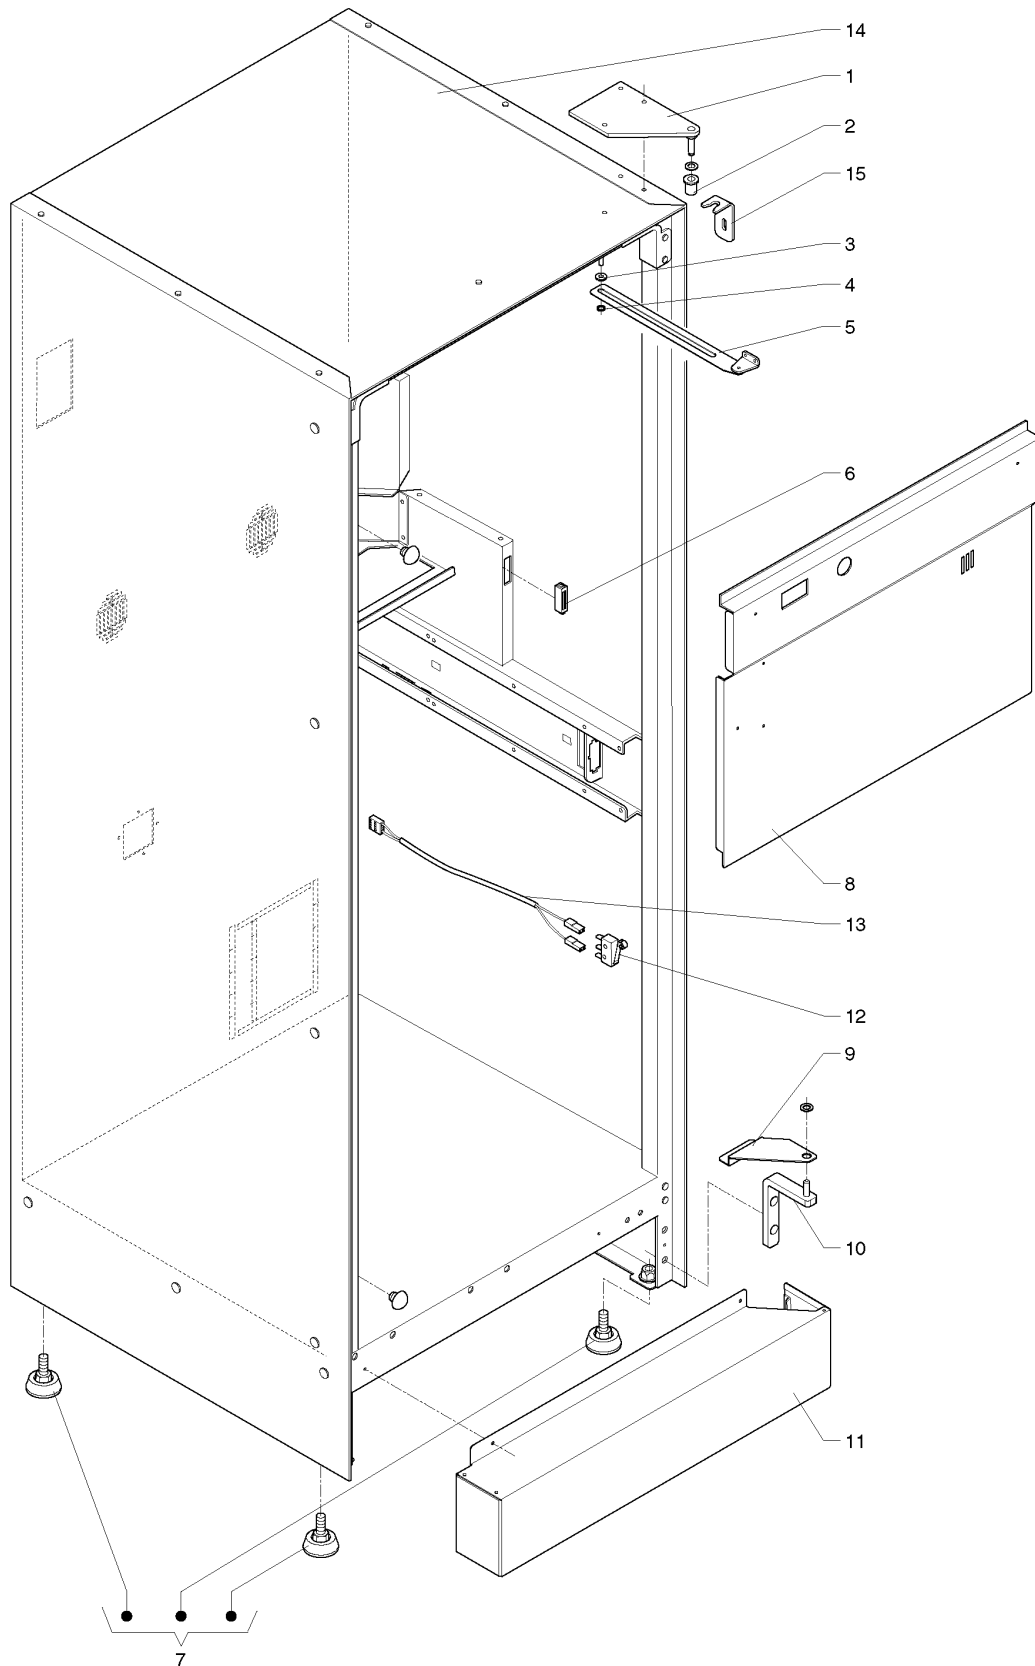

Code	Description	Notes
1	254068	DOOR UPPER HINGE	
2	093886	HINGE BUSH	
3	250160	DOOR STOP SPACER	
4	093470	FLAT WASHER MM 6.4	
5	0V2160	DOOR STOP	
6	250182	MAGNET	
7	252124	4 FEET KIT	
8	253946	ELECTRICAL PANEL COVER	
9	253965	HINGE HOLDING SQUARE	
10	254069	DOOR LOWER HINGE	
11	254080	FOOT-COVER	
12	0V1930	MICROSWITCH 'UL'	
13	254701	WIRING DOOR MICRO	
14	255369	CANTO CABINET	
15	255070	DOOR HINGE FORK