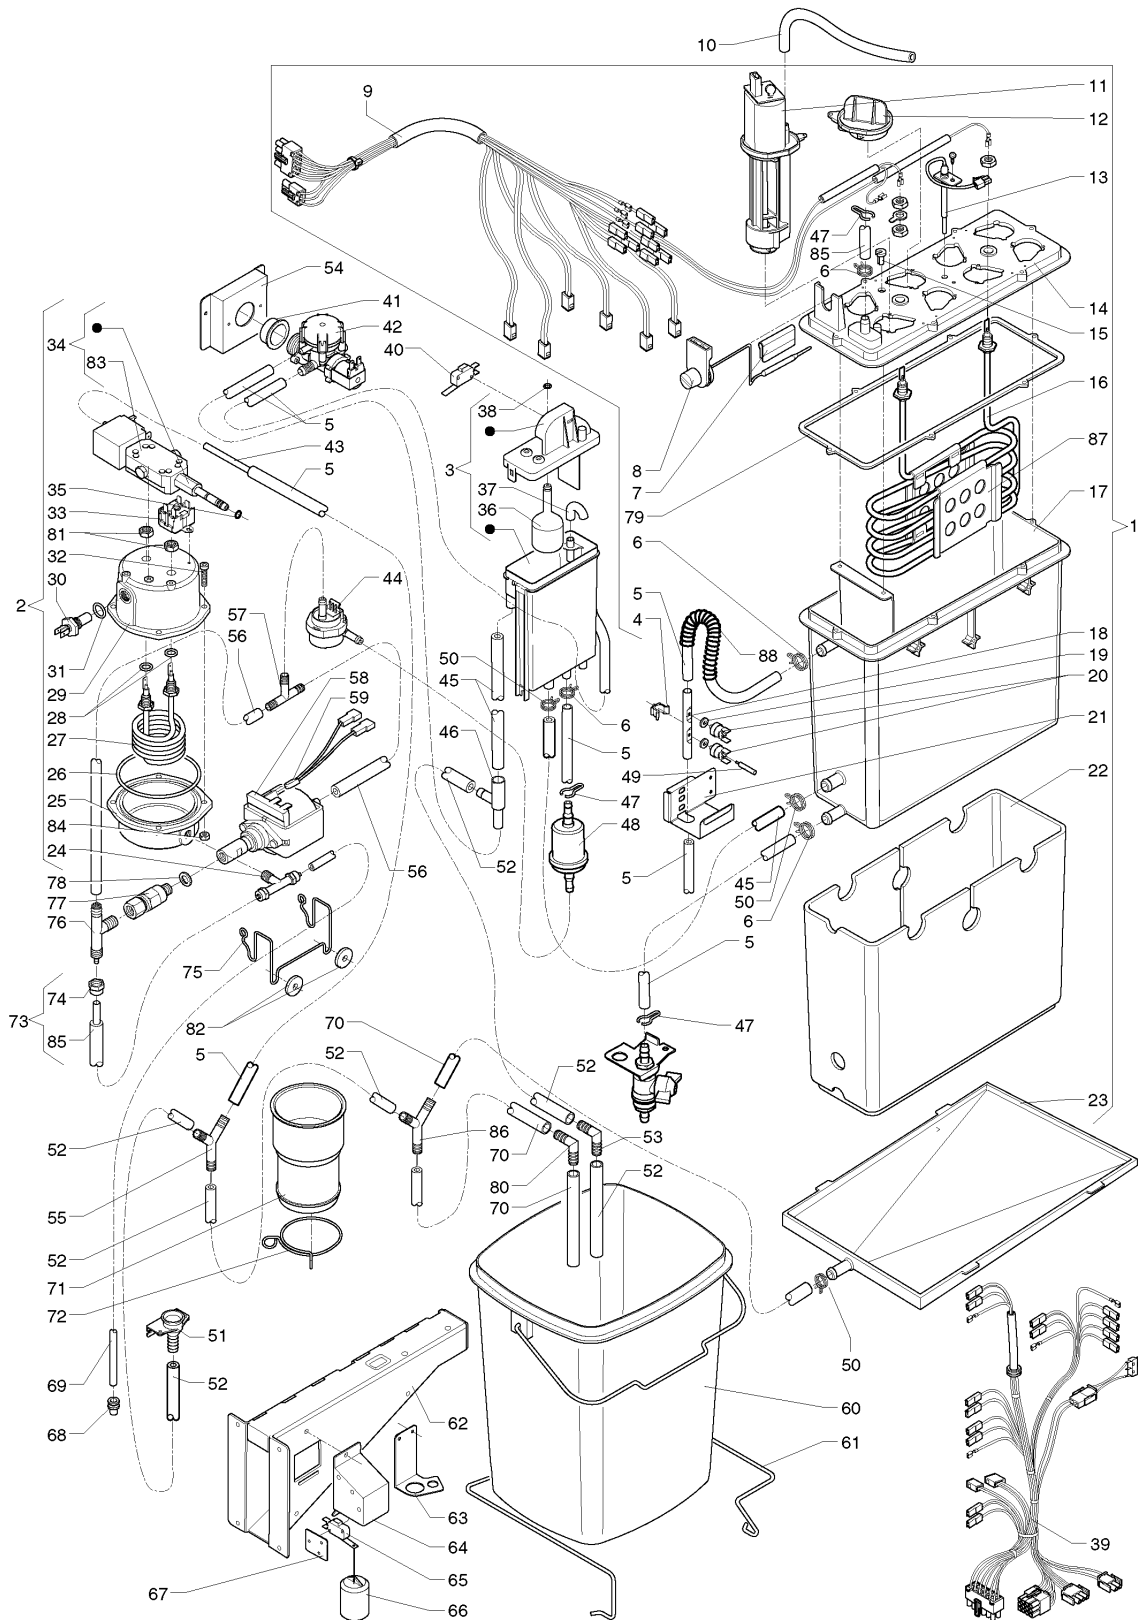

Code	Description	Notes
1	254560	COMPLETE 4 PUMPS BOILER	
2	254326	BOILER 200CC 230V-50HZ	
3	0V1133	AIR-BREAK ASSEMBLY	
4	098484	HOSE FIXING	
5	097512	SILICONE HOSE 6X12 BROWN	
6	095515	HOSE CLIP DIAM 14	
7	251824	THERMOSTAT BULB CARRIER	
8	251891	BULB THERMOSTAT	
9	254044	INSTANT BOILER WIRING	
10	097511	SILICONE HOSE 6X9 BROWN	
11	254072	PUMP	
12	253988	BOILER COVER STOPPER	
13	254056	PROBE	
14	253987	BOILER COVER	
15	099844	GASKET	
16	254039	HEATING ELEMENT	
17	253986	BOILER BODY	
18	099458	TUBE FOR 2 THERMOSTAT	
19	094597	COPPER WASHER	
20	0V2129	THERMOSTAT 82 C	
21	253962	ANTI-BOIL SUPPORT BRACKET	
22	254033	BOILER INSULATION	
23	254584	BOILER BASIN	
24	255396	1/8 T UNION	
25	254332	LOWER COVER 200CC	
26	098701	GASKET	
27	098645	HEATING-ELEMENT	
28	254711	GASKET O-RING112 2.62X9.92	
29	098640	UPPER BOILER-COVER	
30	094872	BOILER TEMPERATURE PROBE	
31	095624	GASKET O-RING 116 EP851	
32	255043	SCREW M5X20	
33	0V1318	125 DEGR. THERMOSTAT	
34	254640	3 WAY ELECTROVALVE + PIPE	
35	0V0781	O-RING 2018	
36	0V1126	AIR-BREAK FLOAT	
37	0V1749	WATER/AIR-BREAK CONNECTION	
38	090421	GASKET OR 2025	
39	254422	COFFEE BRACKET WIRING	
40	0V1141	MICROSWITCH	
41	099815	STOPPER	
42	097383	ELECTROVALVE WATER-INLET 220V-2.5L/MIN-	
43	097529	SILICONE HOSE 3X6 BROWN	
44	254551	FLOW VOLUME METRE	
45	097515	SILICONE HOSE 10X16 BROWN	
46	094185	CODENSE RECOVERY UNION