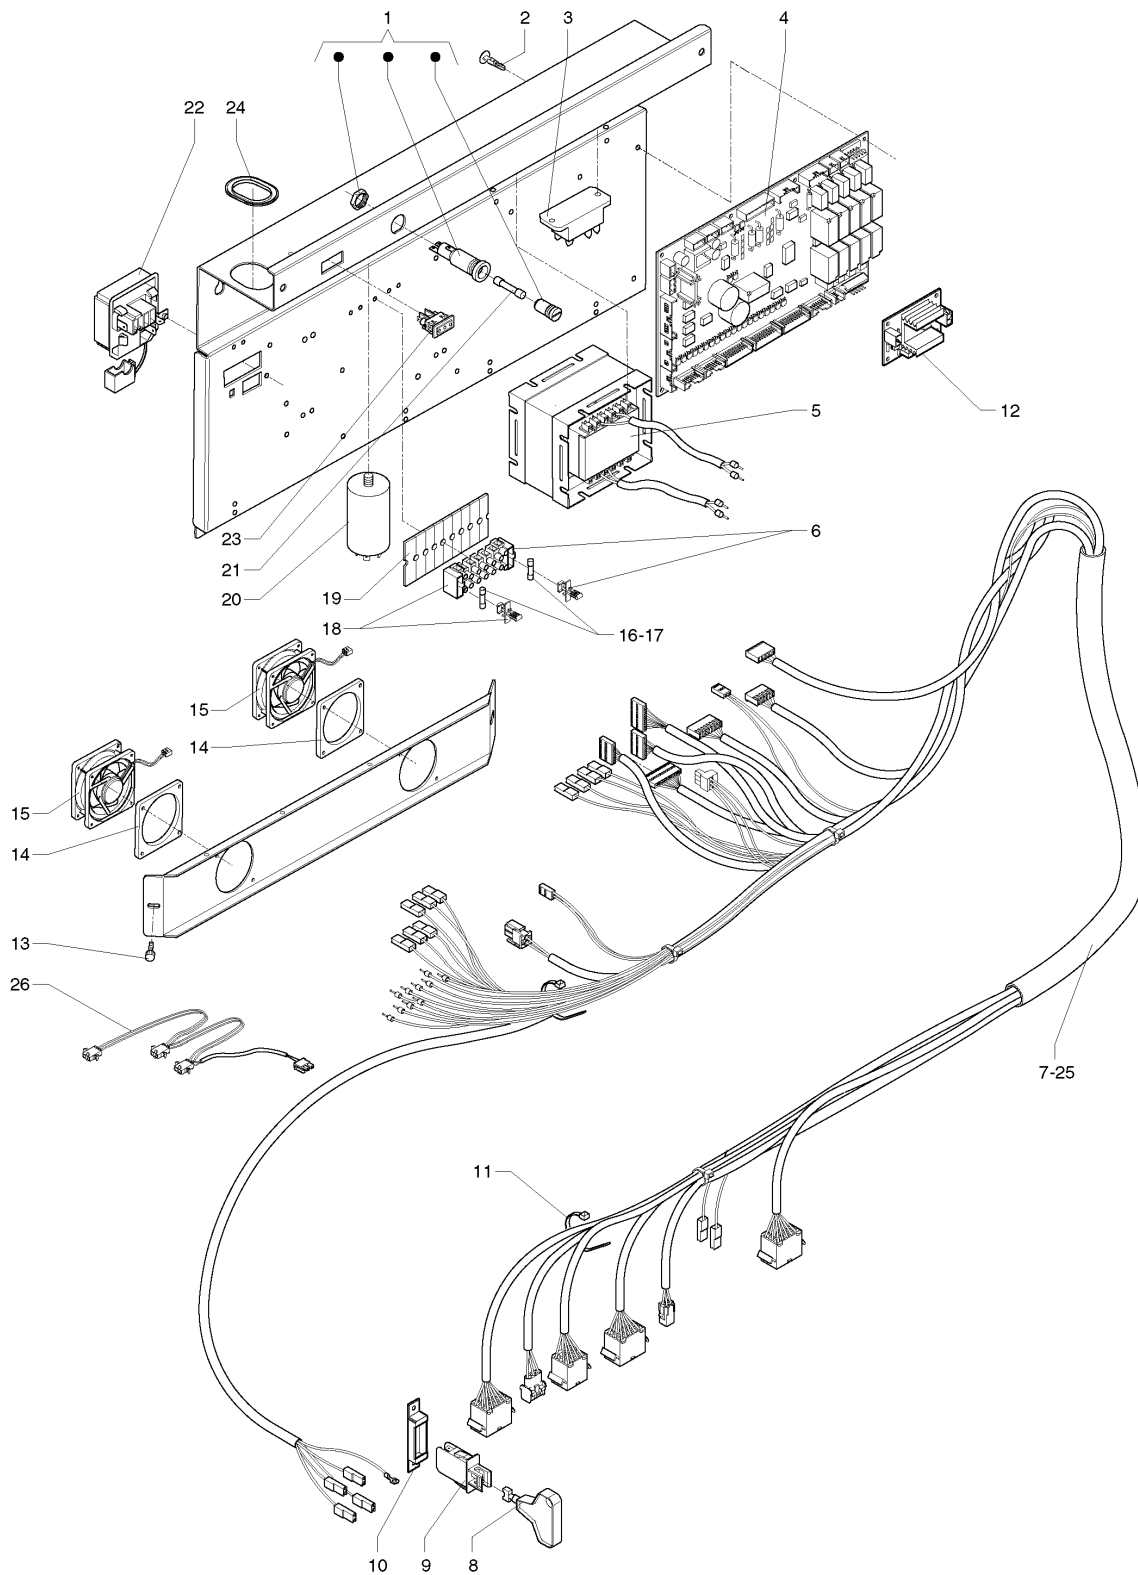

Code	Description	Notes
1	254852	FUSE HOLDER	
2	097175	CARD SPACER	
3	298088	TWO-POLE RELAY	
4	254053	CONTROL BOARD	
5	254040	TRANSFORMER G49/26	
6	097241	3-POLE TERMINAL BOARD W/CARRIER	
7	254043	IN MAIN WIRING	
8	0V1654	SWITCH KEY	
9	097796	SWITCH	
10	098797	SWITCH SUPPORT	
11	090148	CLIP	
12	0V2143	BOILER CONTROL BOARD	
13	252384	KNOB M4X10	
14	253997	FAN ADHESIVE SEAL	
15	251867	12 V DC FAN	
16	097097	FUSE 2 AMP.5X20 DELAYED ACT	
17	098170	FUSE T6.3AMP	
18	098793	5P TERMINAL BOARD WITH FUSE-HOLDER	
19	097242	SUB-TERMINAL BOARD	
20	0V3512	ELECTRICAL NET FILTER	
21	095636	FUSE 15 A	
22	098796	TERMINAL BOARD	
23	096921	POWER POINT 10 AMP	
24	093916	WHIPPING OVAL	
25	254548	ES-FB GENERAL WIRING	
26	254041	COOLING FAN WIRING