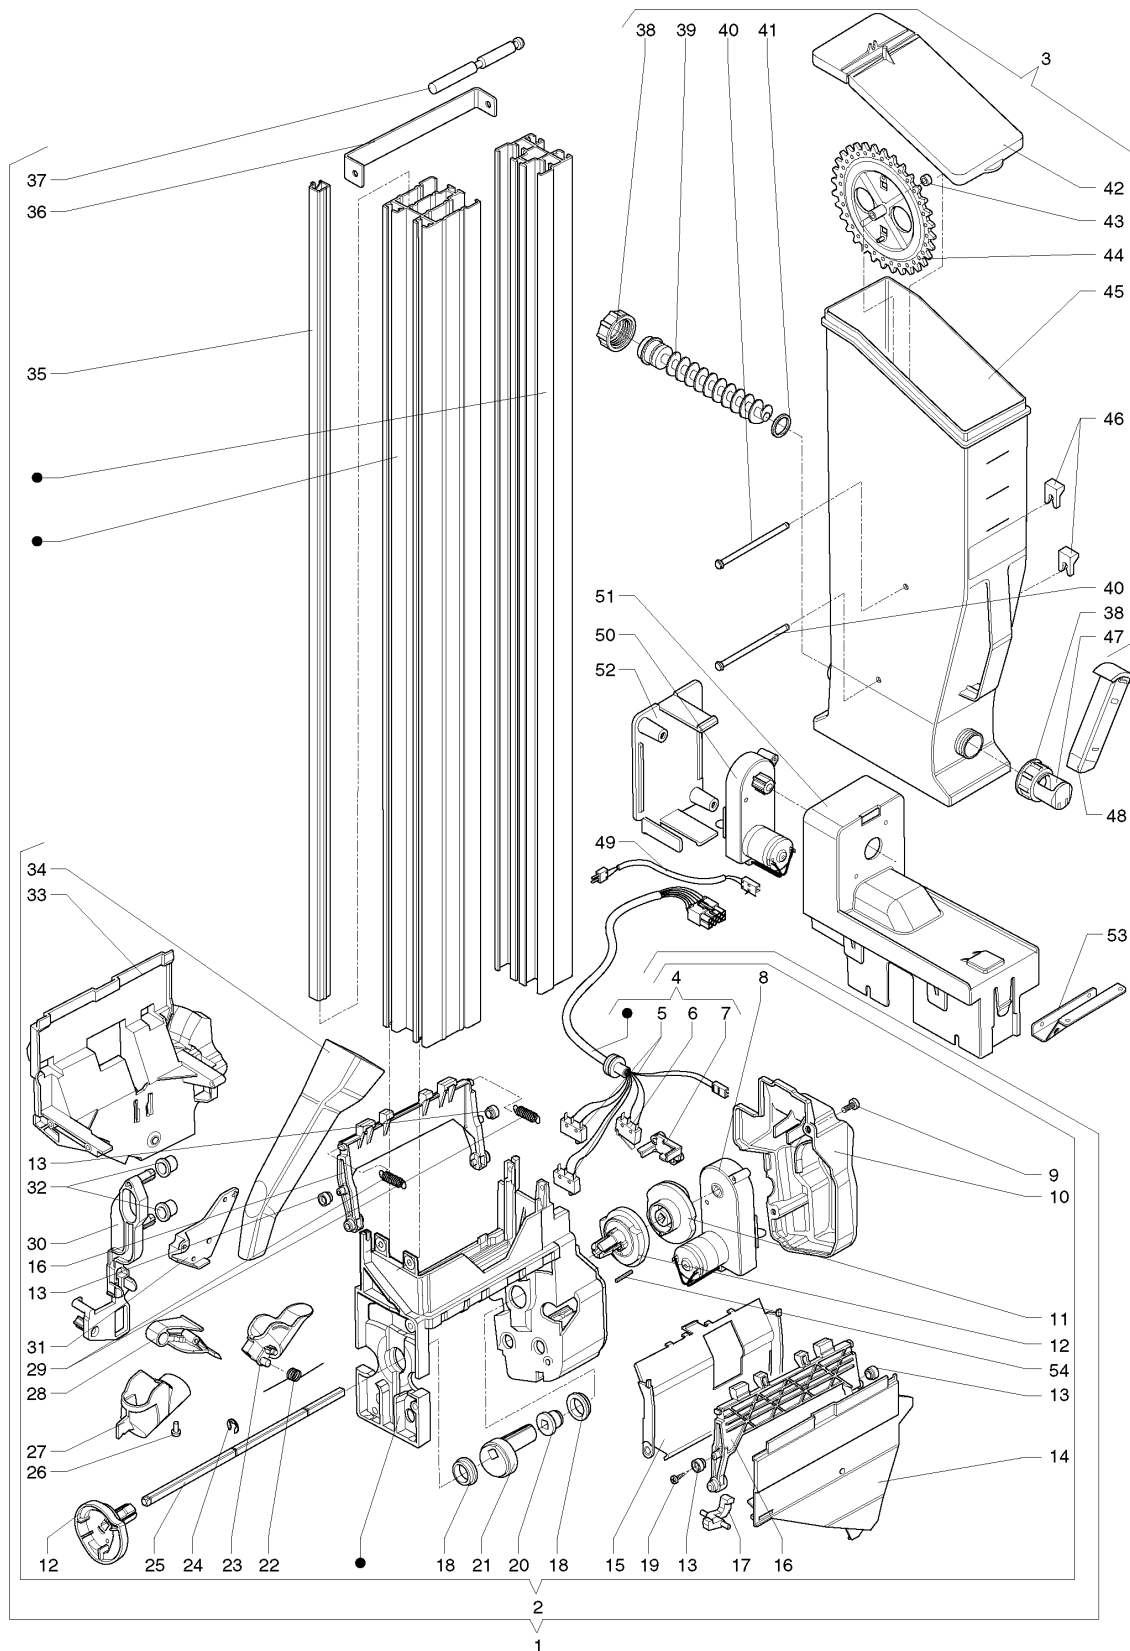

Code	Description	Notes
1	254559	COMPLETE SUGAR-STIRRER DISPENSER	
2	254557	COMPLET SUGAR/STIRRER BODY	
3	254558	SUGAR CONTAINER 4.5L	
4	254547	STIRRER RELEASING WIRING	
5	254660	MICROSWITCH	
6	254661	MICROSWITCH	
7	254546	MICRO COVERING	
8	254554	RATIOMOTOR 24V 16RPM	
9	255034	PLAIN TIP SELF-TAPPING SCREW 4X12	
10	254544	MOTOR COVER	
11	254534	MICRO-SWITCH CAM	
12	254525	LEVER CAM	
13	254511	SELECTION LEVER ROLLER	
14	254541	STIRRER CHUTE	
15	254539	INNER SUPPLY PIPE	
16	254536	SELECTION LEVER STIRRER	
17	254543	STIRRER EMPTY LEVER	
18	254696	BUSH	
19	253839	SELF-TAPPING SCREW 3X12	
20	254528	SQUARE SPINDLE THRUST BUSH	
21	254527	CONTROL CAM	
22	254510	SUGAR SPRING	
23	254529	SUGAR NOZZLE SUPPORT	
24	093171	OUTER FIXING COLLAR DIAM MM6	
25	254516	SQUARE SPINDLE THRUST	
26	098833	BUFFER	
27	254530	SUGAR NOZZLE	
28	254533	SUGAR SCRAPER	
29	254509	SELECTION LEVER SPRING	
30	254540	SUGAR CONTROL LEVER	
31	254532	SUGAR NOZZLE BRACKET	
32	254512	CONTROL ROLLER	
33	254538	STIRRER DISPENSER BODY	
34	254531	SUGAR UNION	
35	254542	STIRRER SELECTION	
36	254658	STIRRER PILE SQUARE	
37	254515	STIRRER BAR WEIGHT	
38	254090	CONTAINER RING NUT	
39	254085	SCROLL PITCH 30	
40	254093	4.5L CONTAINER WHEEL PIVOT	
41	251962	O-RING 14	
42	254583	SUGAR CONTAINER COVER 4.5L	
43	254094	SPACER	
44	254087	TOOTHED WHEEL	
45	254562	SUGER CONTAINER CASING	
46	254089	PIN STOP