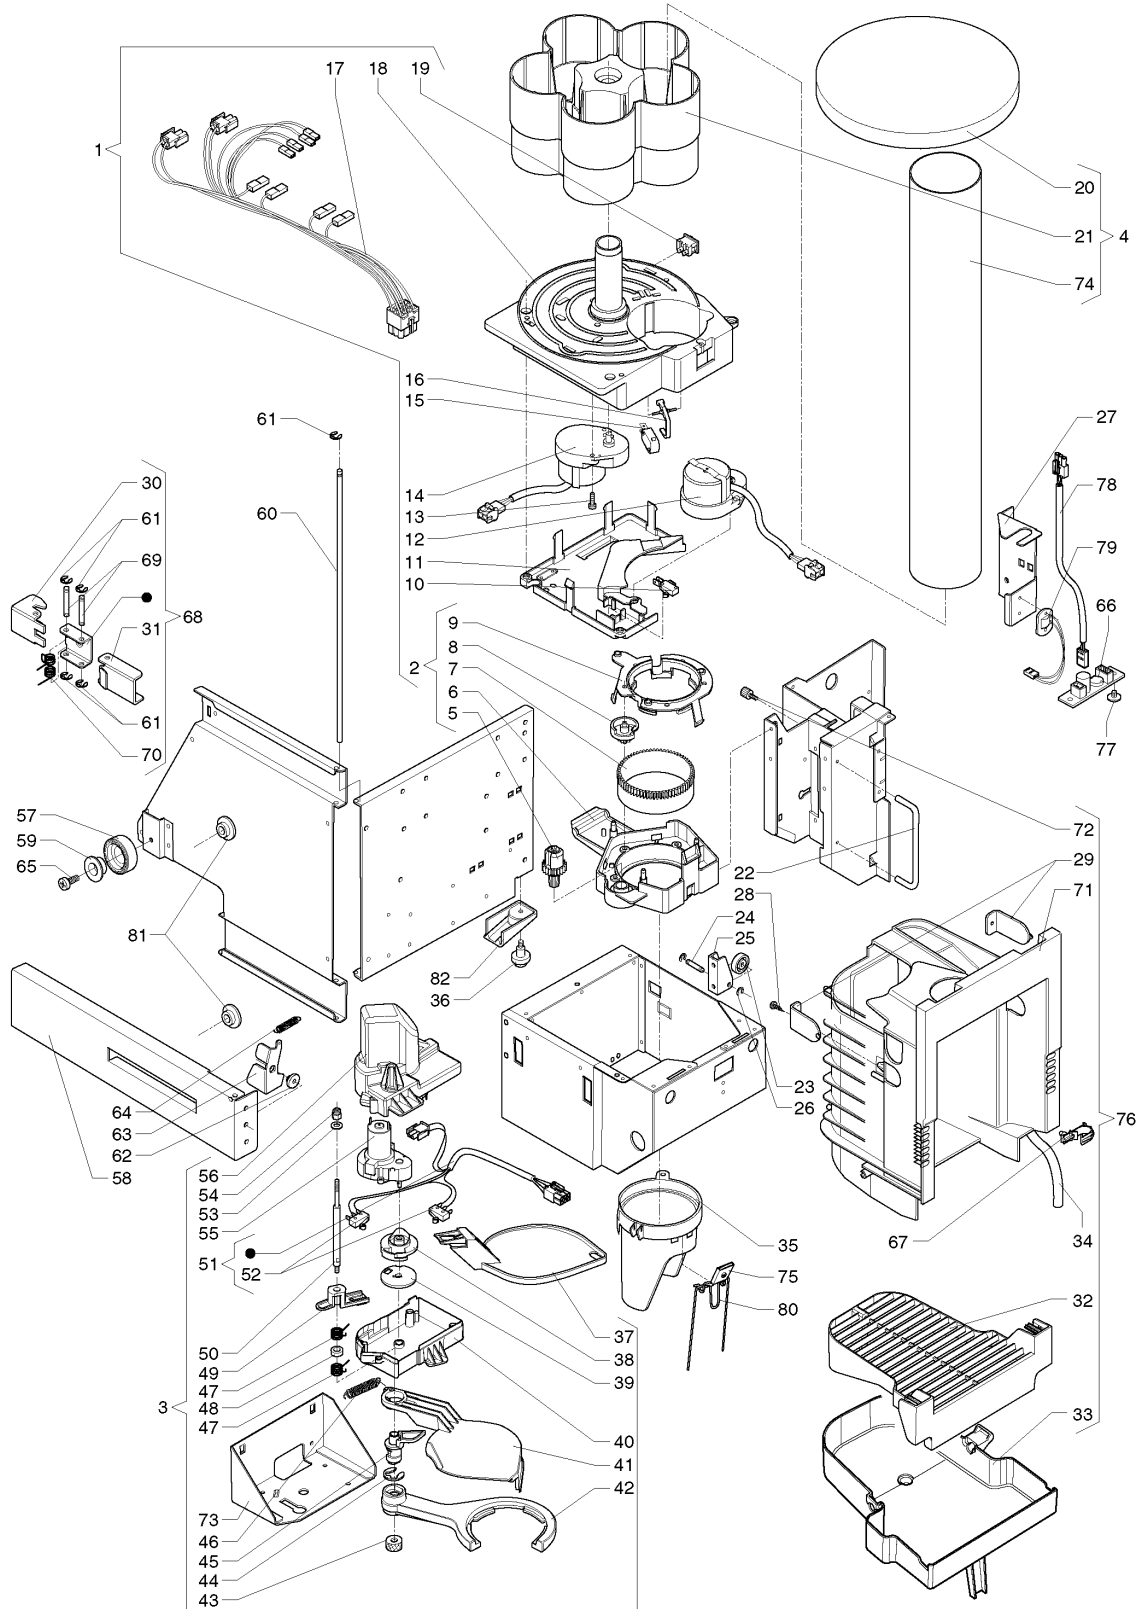

Code	Description	Notes
1	254077	CUPS DISTRIBUTOR D.70-71	
2	0V4187	CUP RELEASING 70/71	
3	254078	CUP TRANSLATOR D.70-71	
4	254076	CUPS-CONTAINER	
5	0V3697	MICRO GEAR	
6	0V3695	SNAIL SUPPORT	
7	098477	TOOTHED RING	
8	098305	SCROLL DIAM.70/71	
9	0V3696	SNAIL RING	
10	0V1931	MICROSWITCH 'UL'	
11	0V3694	MOTOR GEARMOTOR SUPPORT	
12	255251	REDUCING GEAR 3RPM 230V-50HZ	
13	987628	EJOT-PT-SCREW 30X8	
14	0V3672	RATIOMOTOR	
15	092439	MICRO TYPE 'CHERRY'	
16	0V2548	LEVER FOR MICROSWITCH	
17	254049	CUPS UNIT WIRING	
18	0V3693	CUP BASE	
19	097807	BUTTON	
20	0V3658	CUP CONTAINER COVER	
21	0V4107	CONTAINER BASE	
22	254513	CUP-STATION HANDLE	
23	252234	WHEEL	
24	252214	PIN	
25	254659	CUP-STATION WHEEL SQUARE PIECE	
26	091737	CIRCLIP DIN 6799	
27	253966	LED PHOTOCELL SUPPORT	
28	255034	PLAIN TIP SELF-TAPPING SCREW 4X12	
29	0V3717	GLASS	
30	254508	HOOK	
31	254507	HOOK LEVER	
32	253981	DISPENSING COMPARTMENT GRILLE	
33	253982	DISPENSING COMPARTMENT TRAY	
34	098800	TRANSPARENT HOSE (PER METER)	
35	254006	CENTERING COLLAR	
36	254010	WHEEL	
37	254007	NOZZLES CLOSING BOX	
38	254011	CUPS ARM ROTATION CAM	
39	254012	SELECTOR CAM	
40	253979	MOTOR LOWER COVER	
41	254015	CUPS AREA CLOSING	
42	253973	ARM FOR CUP D. 70/71	
43	252656	KNURL M5	
44	253943	D. 15 ELASTIC RING	
45	254013	CUPS-COVER LEVER	
46	093978	SPRING FOR ACTUATOR