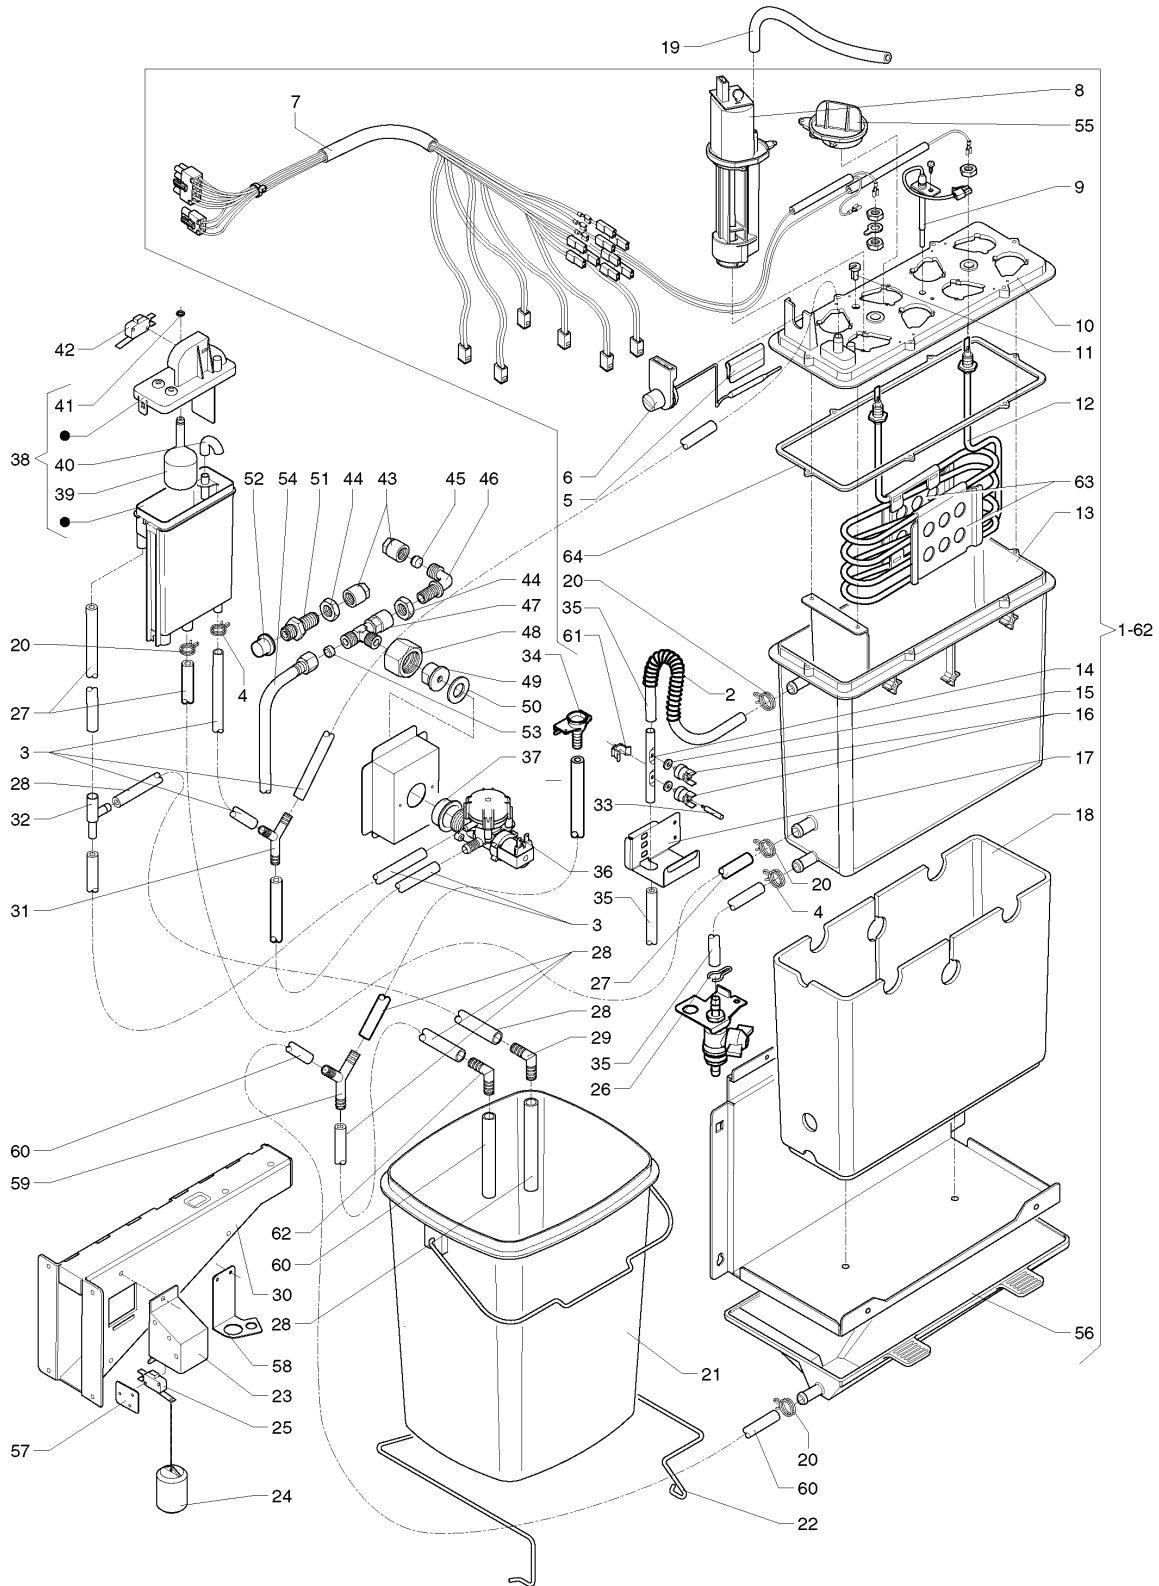

Code	Description	Notes
1	254572	COMPLETE 5 PUMPS BOILER	
2	255143	PIPE GUIDE SPIRAL D.12	
3	097512	SILICONE HOSE 6X12 BROWN	
4	095515	HOSE CLIP DIAM 14	
5	251824	THERMOSTAT BULB CARRIER	
6	251891	BULB THERMOSTAT	
7	254044	INSTANT BOILER WIRING	
8	254072	PUMP	
9	254056	PROBE	
10	253987	BOILER COVER	
11	099844	GASKET	
12	254039	HEATING ELEMENT	
13	253986	BOILER BODY	
14	099458	TUBE FOR 2 THERMOSTAT	
15	094597	COPPER WASHER	
16	0V2129	THERMOSTAT 82 C	
17	253962	ANTI-BOIL SUPPORT BRACKET	
18	254033	BOILER INSULATION	
19	097511	SILICONE HOSE 6X9 BROWN	
20	254109	HOSE CLIP DIAM. 19	
21	254569	BLUE GROUND BUCKET	
22	0V3653	LIQUID CONTAINER STOP	
23	253964	BUCKET MICROSWITCH SUPPORT	
24	094294	FLOAT	
25	252585	MICROSWITCH	
26	092703	TUBE CLAMP	
27	097515	SILICONE HOSE 10X16 BROWN	
28	093628	HOSE VIPLA TRANSPARENT DIAM MM 14X1	
29	094571	UNION 90 DEGREES	
30	253960	SPOUT SUPPORT	
31	093959	UNION Y-SHAPE DIAM 12 OUTER	
32	094185	CODENSE RECOVERY UNION	
33	0V2074	THERMOSTAT ACTUATOR	
34	250468	TRAY FUNNEL	
35	097685	SILICONE HOSE BROWN 7.5X12	
36	097383	ELECTROVALVE WATER-INLET 220V-2.5L/MIN-	
37	099815	STOPPER	
38	0V1133	AIR-BREAK ASSEMBLY	
39	0V1126	AIR-BREAK FLOAT	
40	0V1749	WATER/AIR-BREAK CONNECTION	
41	090421	GASKET OR 2025	
42	0V1141	MICROSWITCH	
43	092387	TIGHTENING NUT	
44	092652	LOCK NUT 1/4 REV	
45	092388	TIGHTENING RING	
46	092651	INTERMEDIATE ELBOW LINK