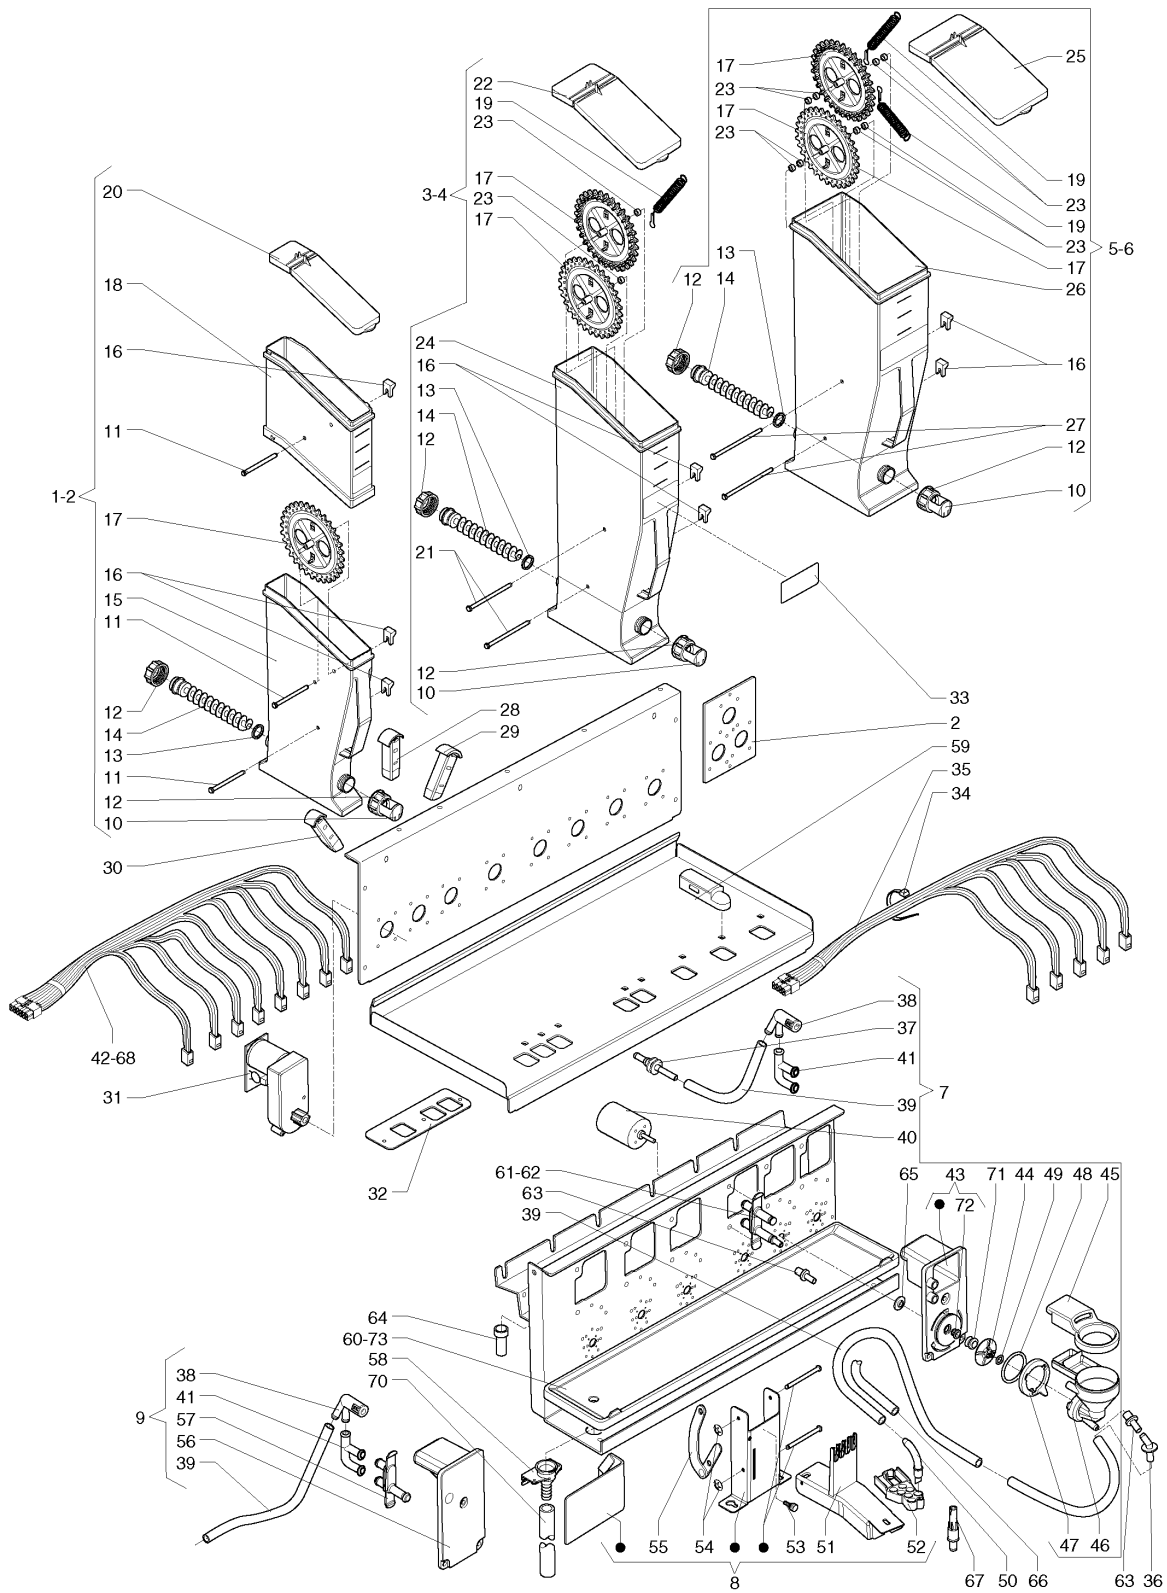

Code	Description	Notes
1	254073	2.5L CANISTER -1 WHEEL-	
2	254743	SINGLE-DOSER POSITIONING PLATE	
3	254074	4.5L CANISTER -1 WHEEL-	
4	254215	4.5L CANISTER -2 WHEELS-2 SPRINGS-	
5	254075	6L CANISTER -2 WHEELS-2 SPRINGS-	
6	254214	6L CANISTER -1 WHEEL-	
7	254070	SOUTH EUROPE MIXER ASSEMBLY	
8	254848	DISPENSE SPOUT SUPPORT -ES-	
9	254064	WATER DISPENSING ASSEMBLY	
10	254086	POWDER PIPETTE	
11	254088	2.5L CONTAINER WHEEL PIVOT	
12	254090	CONTAINER RING NUT	
13	251962	O-RING 14	
14	254085	SCROLL PITCH 30	
15	254082	2.5L LOWER CONTAINER CASING	
16	254089	PIN STOP	
17	254087	TOOTHED WHEEL	
18	254084	2.5L UPPER CONTAINER CASING	
19	254419	BEATER SPRING	
20	254083	LID FOR 2.5L CONTAINER	
21	254093	4.5L CONTAINER WHEEL PIVOT	
22	254092	LID FOR 4.5L CONTAINER	
23	254094	SPACER	
24	254091	4.5L CONTAINER CASING	
25	254096	LID FOR 6L CONTAINER	
26	254095	6L CONTAINER CASING	
27	254097	6L CONTAINER WHEEL PIVOT	
28	253994	CENTRAL POWDER CONVEYOR	
29	253996	LEFT POWDER FEEDER	
30	253995	RIGHT POWDER FEEDER	
31	254058	MOTORDOSER BITRON	
32	254744	CONTAINERS POSITIONING PLATE	
33	097502	NAMEPLATE GROUP CONTAINER INSTANT P	
34	090148	CLIP	
35	254042	MIXER WIRING	
36	253267	MIXER CONVEYOR CONNECTION	
37	099931	NOZZLE D.5	
38	254065	SAFETY-VALVE	
39	254565	SILICONE HOSE 5X9 -BLUE-	
40	254842	MOTORMIXER	
41	254002	NOZZLE COIL	
42	254047	MOTORDOSER WIRING -IN-	
43	253990	MIXER FLANGE -NORTH EUROPE-	
44	253991	MIXER VENTILATOR	
45	253992	MIXER LID	
46	253989	MIXER BODY -SOUTH EUROPE-