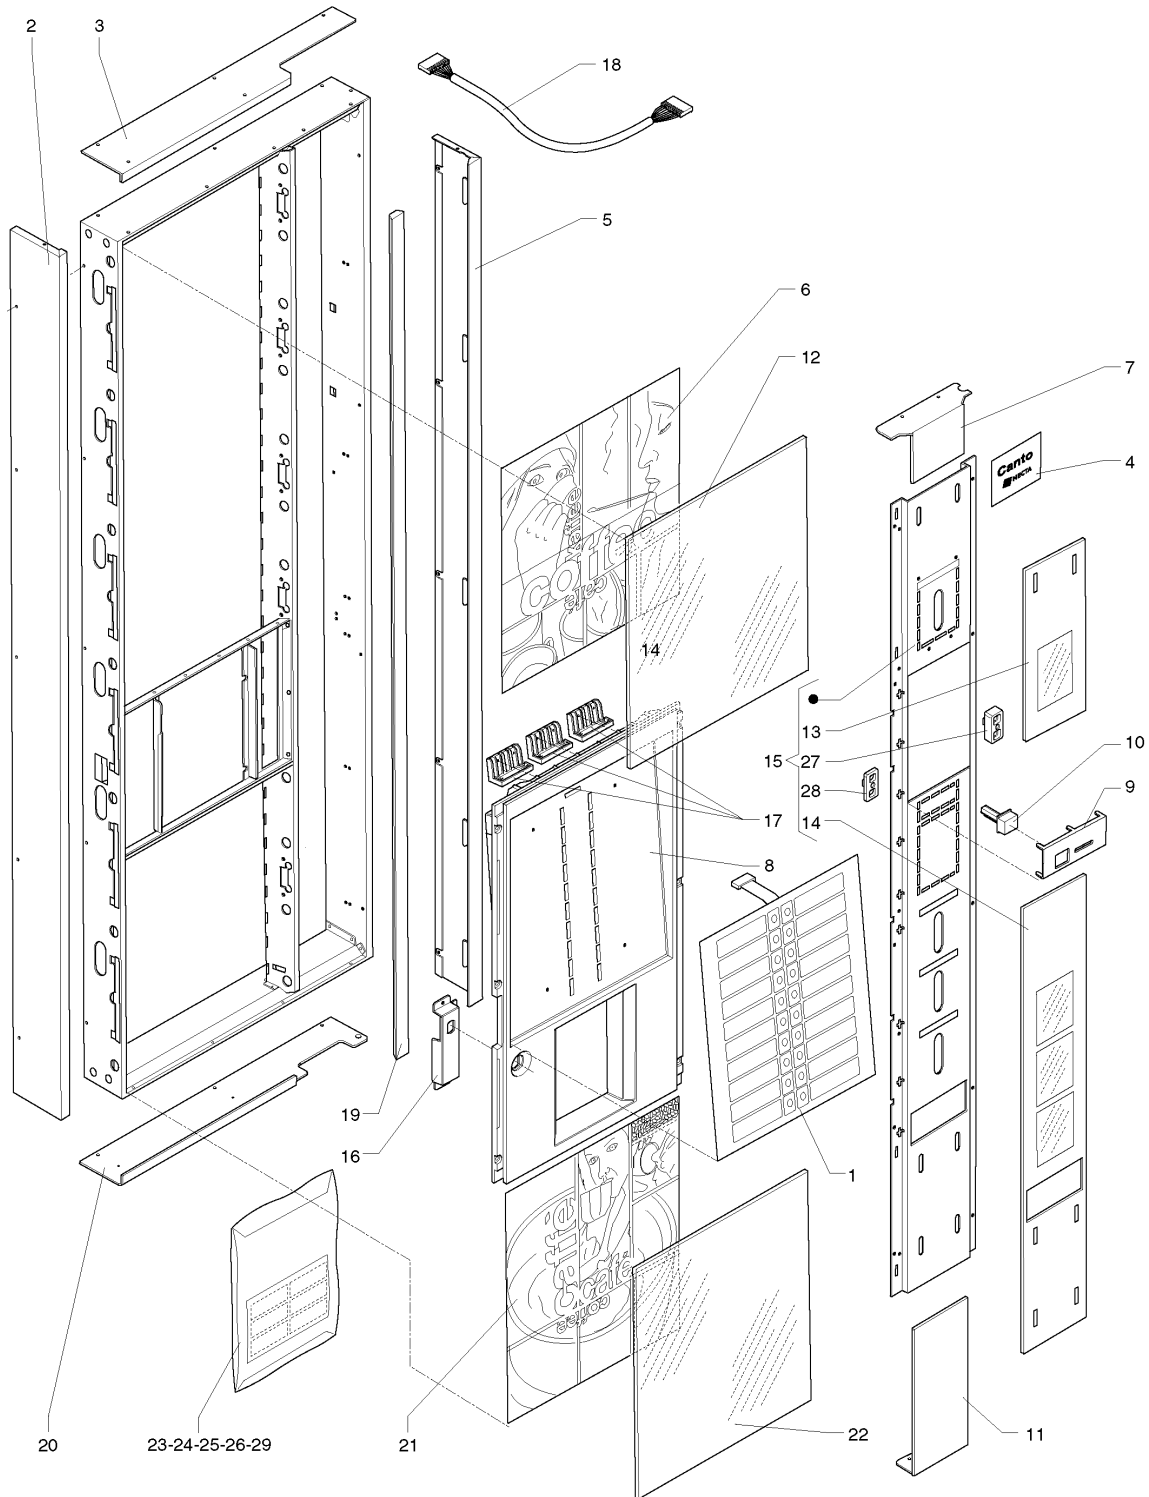

CANTO CLASSIC ESPRESSO - 220V 50HZ

	Code	Description	Notes
1	254739	MEMBRANE-TYPE PUSH-BUTTON PANEL	
2	254745	LEFT DOOR PROFILE	
3	254749	DOOR UPPER PROFILE	
4	254455	CANTO LOGOTYPE ADHESIVE	
5	254746	DOOR RIGHT PROFILE	
6	254752	UPPER TRANSPARENT PANEL	
7	254750	UPPER DOOR TEMPLATE	
8	254698	SUPPORT PUSH-BUTTON PANEL	
9	254742	COIN SLOT MOLDING	
10	253912	COIN RETURN BUTTON	
11	254751	DOOR LOWER TEMPLATE	
12	254760	UPPER PHOTOGRAPHIC PANEL -COLLAGE-	
13	254756	UPPER INTERFACE PANEL	
14	254757	LOWER INTERFACE PANEL	
15	254768	USER INTERFACE	
16	254741	LOCK BRACKET	
17	254758	SELECTION ILLUMINATION GLASS	
18	254767	CONTROL PANEL DIRECT SELECTIONWIRING	
19	254747	CENTRAL DOOR PROFILE	
20	254748	DOOR LOWER PROFILE	
21	254753	LOWER TRANSPARENT PANEL	
22	254761	LOWER PHOTOGRAPHIC PANEL -COLLAGE-	
23	254036	DOOR NEUTRAL PLATE	
24	254762	PRODUCTS PLATES COLLAGE -I-	
25	0V3368	PRICE PLATE - EURO 0.05-	
26	254035	DOOR MONEY PLATE	
27	254754	STEERING NUT THICKNESS 5MM	
28	254755	STEERING NUT THICKNESS 2MM	
29	255152	PRODUCTS PLATES COLLAGE - F -	