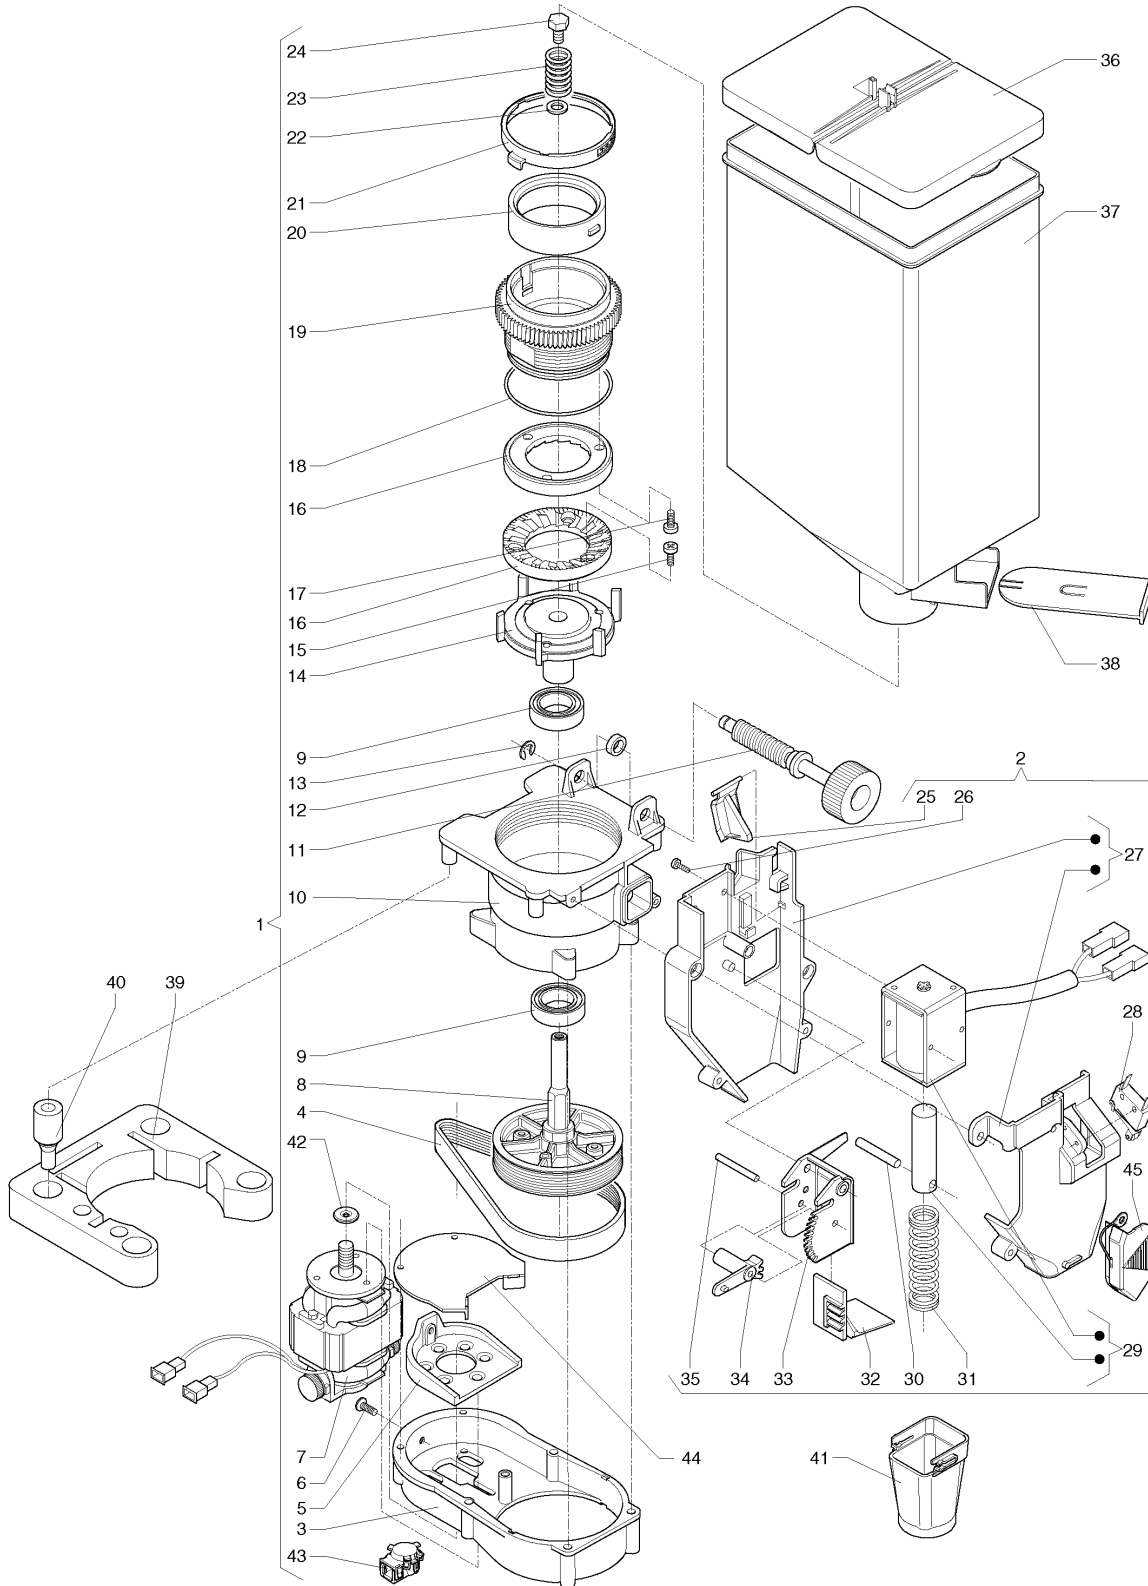

Code	Description	Notes
1	254423	COMPLETE BELT GRINDER	
2	254424	COFFEE DOSER	
3	298147	REDUCER BODY	
4	298152	BELT	
5	298144	BELT SLIDE	
6	298143	SCREW M5X16	
7	254426	BELT GRINDER MOTOR	
8	298151	PULLEY ASSEMBLY	
9	298155	RADIAL BEARING	
10	298148	GRINDER CAP	
11	099474	REGULATION SCREW	
12	099457	WASHER	
13	093171	OUTER FIXING COLLAR DIAM MM6	
14	298145	GRINDER-HOLDER FAN	
15	255032	TREFOIL SCREW M4X10	
16	254469	GRINDER	
17	255033	SELF-TAPPING SCREW 4X10	
18	095805	GASKET O-RING	
19	298149	GRINDER HOLDER	
20	298146	GRINDER COLLAR	
21	298150	ADJUSTMENT SCALE	
22	096988	WASHER	
23	099471	SPRING	
24	099472	LEFT SCREW	
25	099475	ACTUATOR	
26	092657	CLOSS SLOT SCREW 3X6TC	
27	251128	COFFEE DOSER-BODY	
28	0V2131	BURGESS MICRO-SWITCH	
29	098716	ELECTROMAGNET 220V	
30	093832	ROD PIVOT	
31	098696	SPRING DOSER ELECTROMAGNET	
32	098643	RULE COFFEE-DOSES	
33	254427	SHUTTER COFFEE-DOSER+PLATE	
34	253637	LEVER FOR RULE	
35	098822	PIN FOR LEVER	
36	254517	COFFEE CONTAINER LID	
37	254520	COFFEE CANISTER	
38	098630	ROLL-UP FOR CONTAINER	
39	254697	INSULATOR Z4000	
40	099484	LITTLE RUBBER	
41	254521	COFFEE CONVEYOR	
42	254843	BELT RETAINER WASHER	
43	251778	FEELER BOARD	
44	255062	BELT COVER	
45	254834	SIDE BATCHER LID