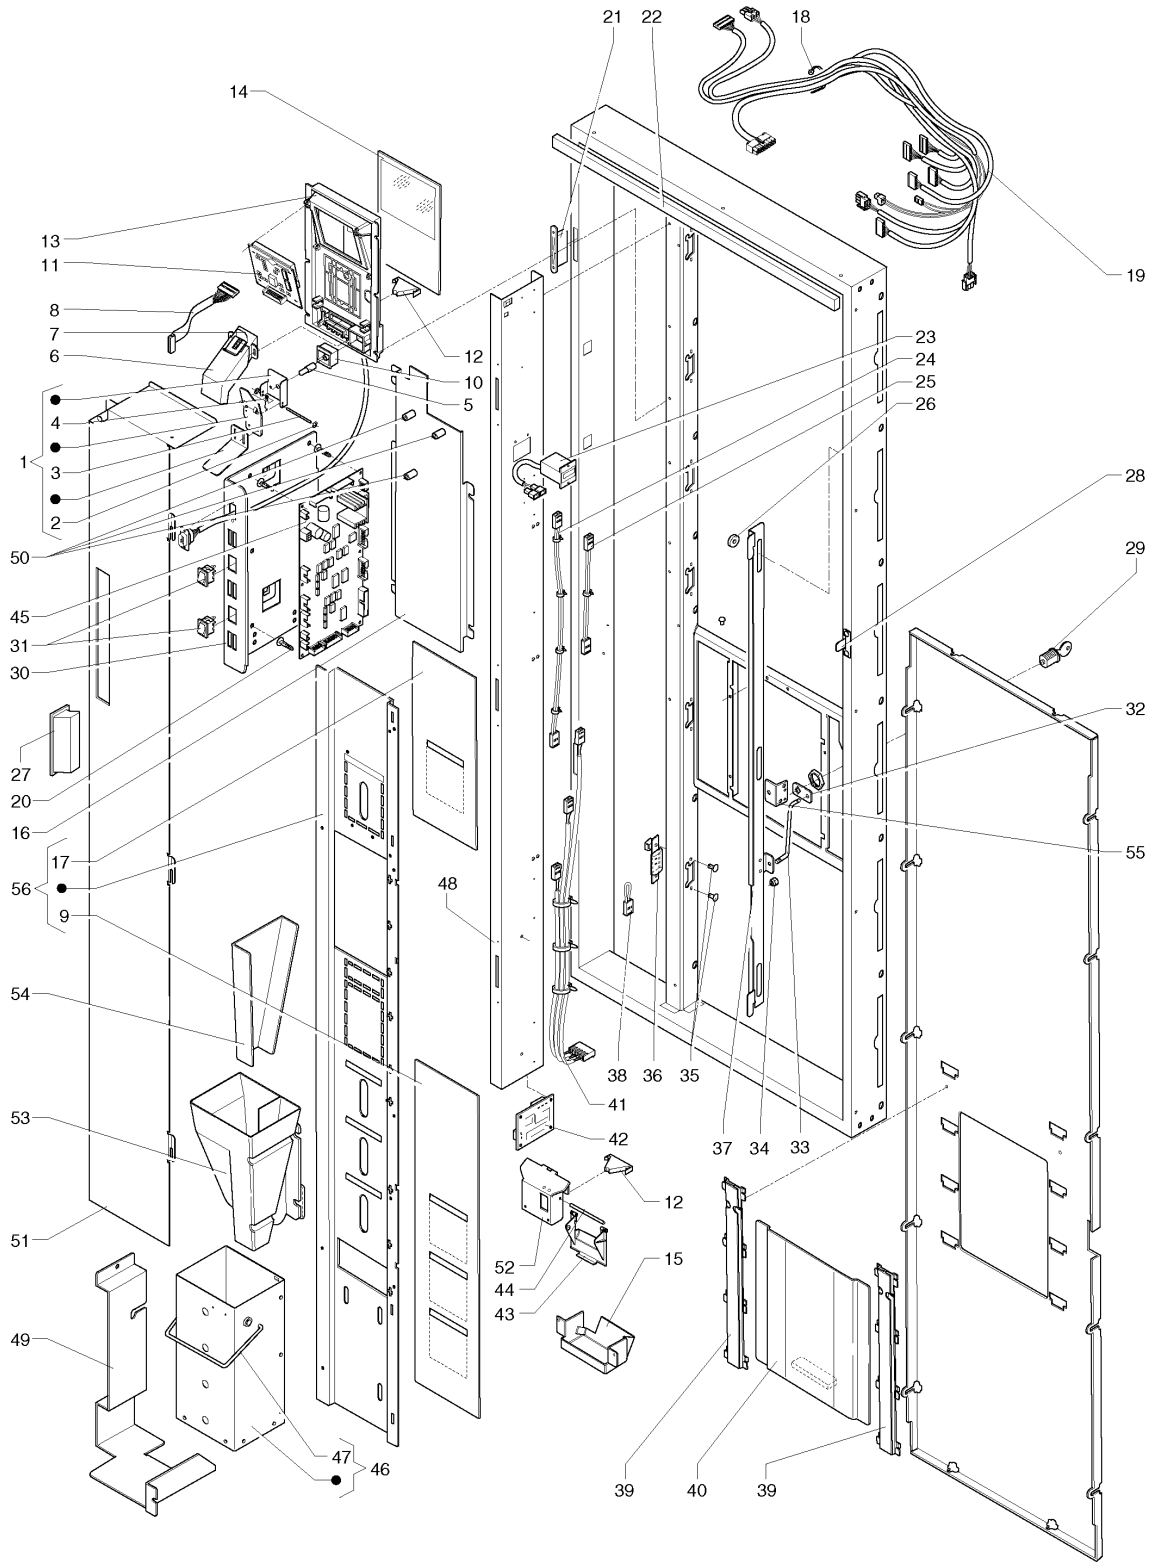

CANTO CLASSIC ESPRESSO - 220V 50HZ

	Code	Description	Notes
1	254739	MEMBRANE-TYPE PUSH-BUTTON PANEL	
2	254745	LEFT DOOR PROFILE	
3	254749	DOOR UPPER PROFILE	
4	254455	CANTO LOGOTYPE ADHESIVE	
5	254746	DOOR RIGHT PROFILE	
6	254752	UPPER TRANSPARENT PANEL	
7	254750	UPPER DOOR TEMPLATE	
8	254698	SUPPORT PUSH-BUTTON PANEL	
9	254742	COIN SLOT MOLDING	
10	253912	COIN RETURN BUTTON	
11	254751	DOOR LOWER TEMPLATE	
12	254760	UPPER PHOTOGRAPHIC PANEL -COLLAGE-	
13	254756	UPPER INTERFACE PANEL	
14	254757	LOWER INTERFACE PANEL	
15	254768	USER INTERFACE	
16	254741	LOCK BRACKET	
17	254758	SELECTION ILLUMINATION GLASS	
18	254767	CONTROL PANEL DIRECT SELECTIONWIRING	
19	254747	CENTRAL DOOR PROFILE	
20	254748	DOOR LOWER PROFILE	
21	254753	LOWER TRANSPARENT PANEL	
22	254761	LOWER PHOTOGRAPHIC PANEL -COLLAGE-	
23	254036	DOOR NEUTRAL PLATE	
24	254762	PRODUCTS PLATES COLLAGE -I-	
25	0V3368	PRICE PLATE - EURO 0.05-	
26	254035	DOOR MONEY PLATE	
27	254754	STEERING NUT THICKNESS 5MM	
28	254755	STEERING NUT THICKNESS 2MM	
29	255152	PRODUCTS PLATES COLLAGE - F -	