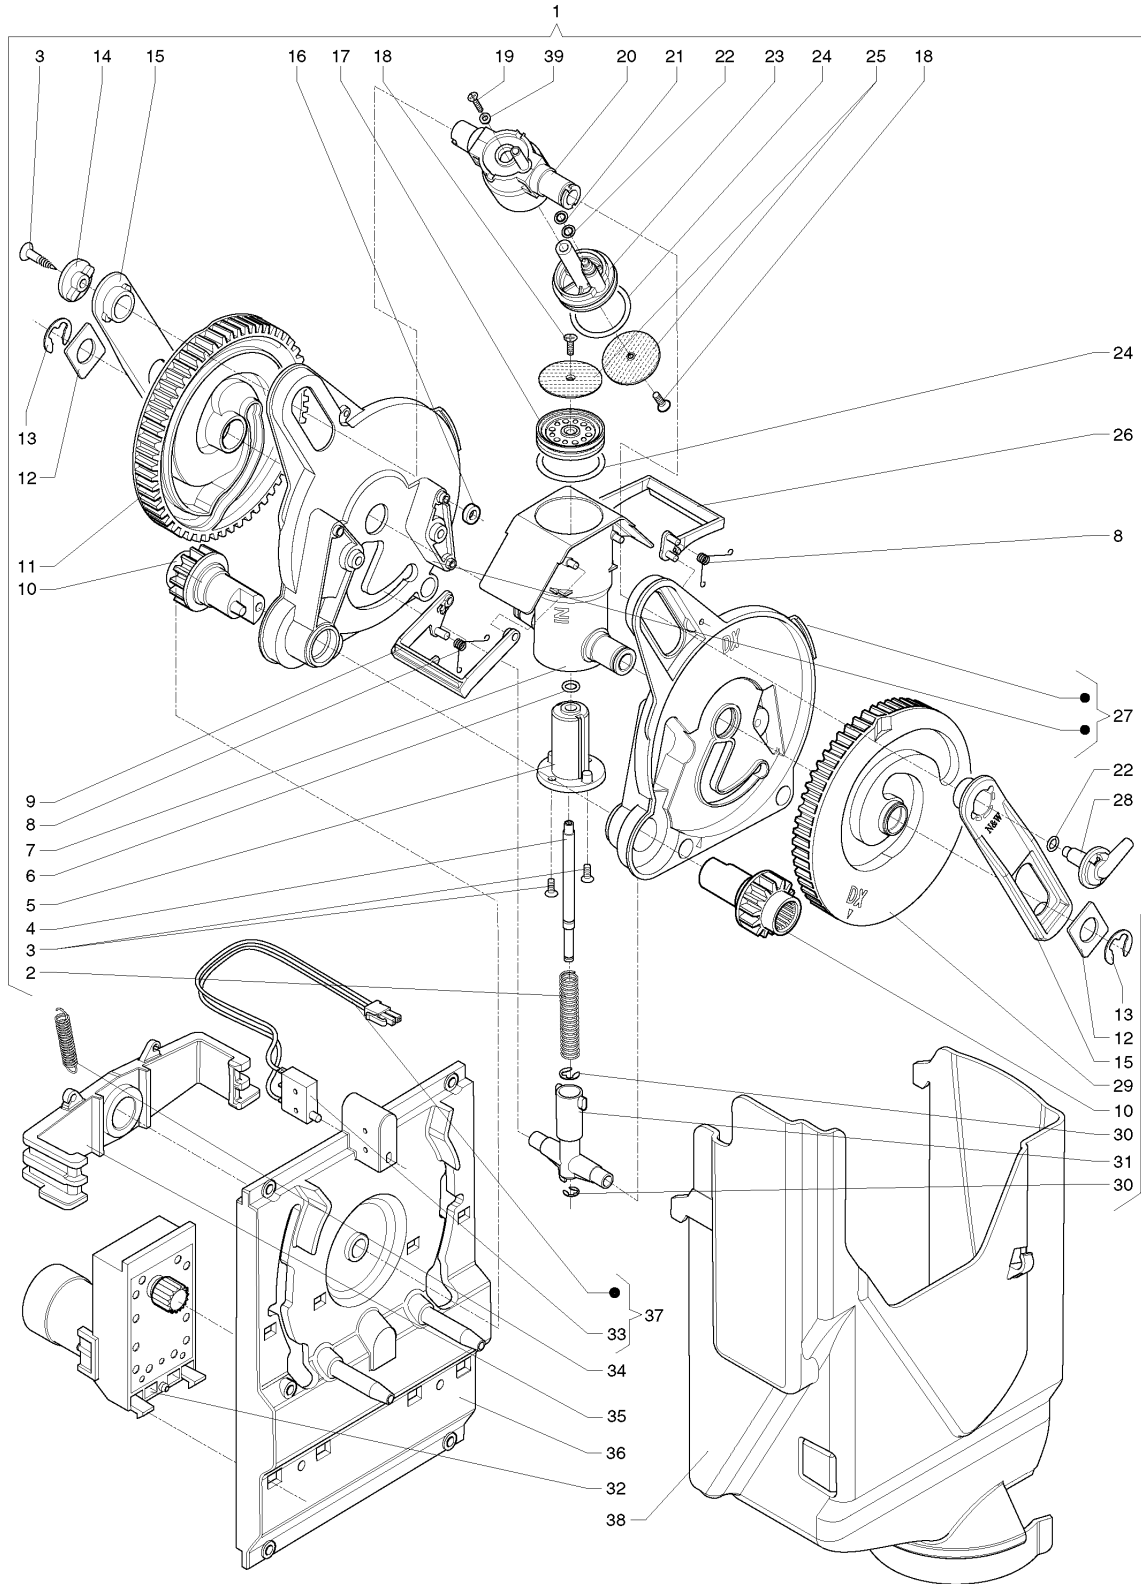

Code	Description	Notes
1	254325	Z4000 COFFEE ASSEMBLY D.38	
2	098688	PISTON RETURN SPRING	
3	255031	SELF-TAPPING SCREW 4.2X26	
4	254329	PISTON ROD D.38	
5	254648	BOTTOM D.38	
6	0V0782	O-RING 2025	
7	254646	BREWING CHAMBER D.38	
8	254328	SCRAPER SPRING	
9	254330	UPPER SCRAPER D.38	
10	254651	PINION D.38	
11	254653	LEFT CRANK D.38	
12	254654	GUIDE SLIDING BLOCK	
13	096569	FIXING COLLAR DIAM 12	
14	254655	UPPER PISTON KEY	
15	254327	TRACE FOR PISTON COMMAND D.38	
16	099457	WASHER	
17	254647	LOWER PISTON D.38	
18	255047	SCREW M3X10 -INOX-	
19	255034	PLAIN TIP SELF-TAPPING SCREW 4X12	
20	254649	UPPER PISTON CROSS-PIECE D.38	
21	254650	GASKET O-RING 1.9X2.4	
22	0V0781	O-RING 2018	
23	254474	UPPER PISTON	
24	093167	SILICONE GASKET OR 4118 .	
25	098687	COFFEE FILTER	
26	254657	SCRAPER	
27	254331	RH-LH SUPPORT D.38	
28	254795	COFFEE DISPENSING SPOUT	
29	254652	RIGHT CRANK D.38	
30	098818	STOPPING RING D.4	
31	254473	PISTON ROD GUIDE D.38	
32	254552	RATIOMOTOR 24V	
33	254660	MICROSWITCH	
34	253220	LEVER SPRING	
35	254523	Z4000 GROUP COUPLER	
36	254522	Z4000 INTERFACE PLATE	
37	298173	MICRO WITH WIRING	
38	254847	COVER Z4000	
39	255491	WASHER 4.3X12