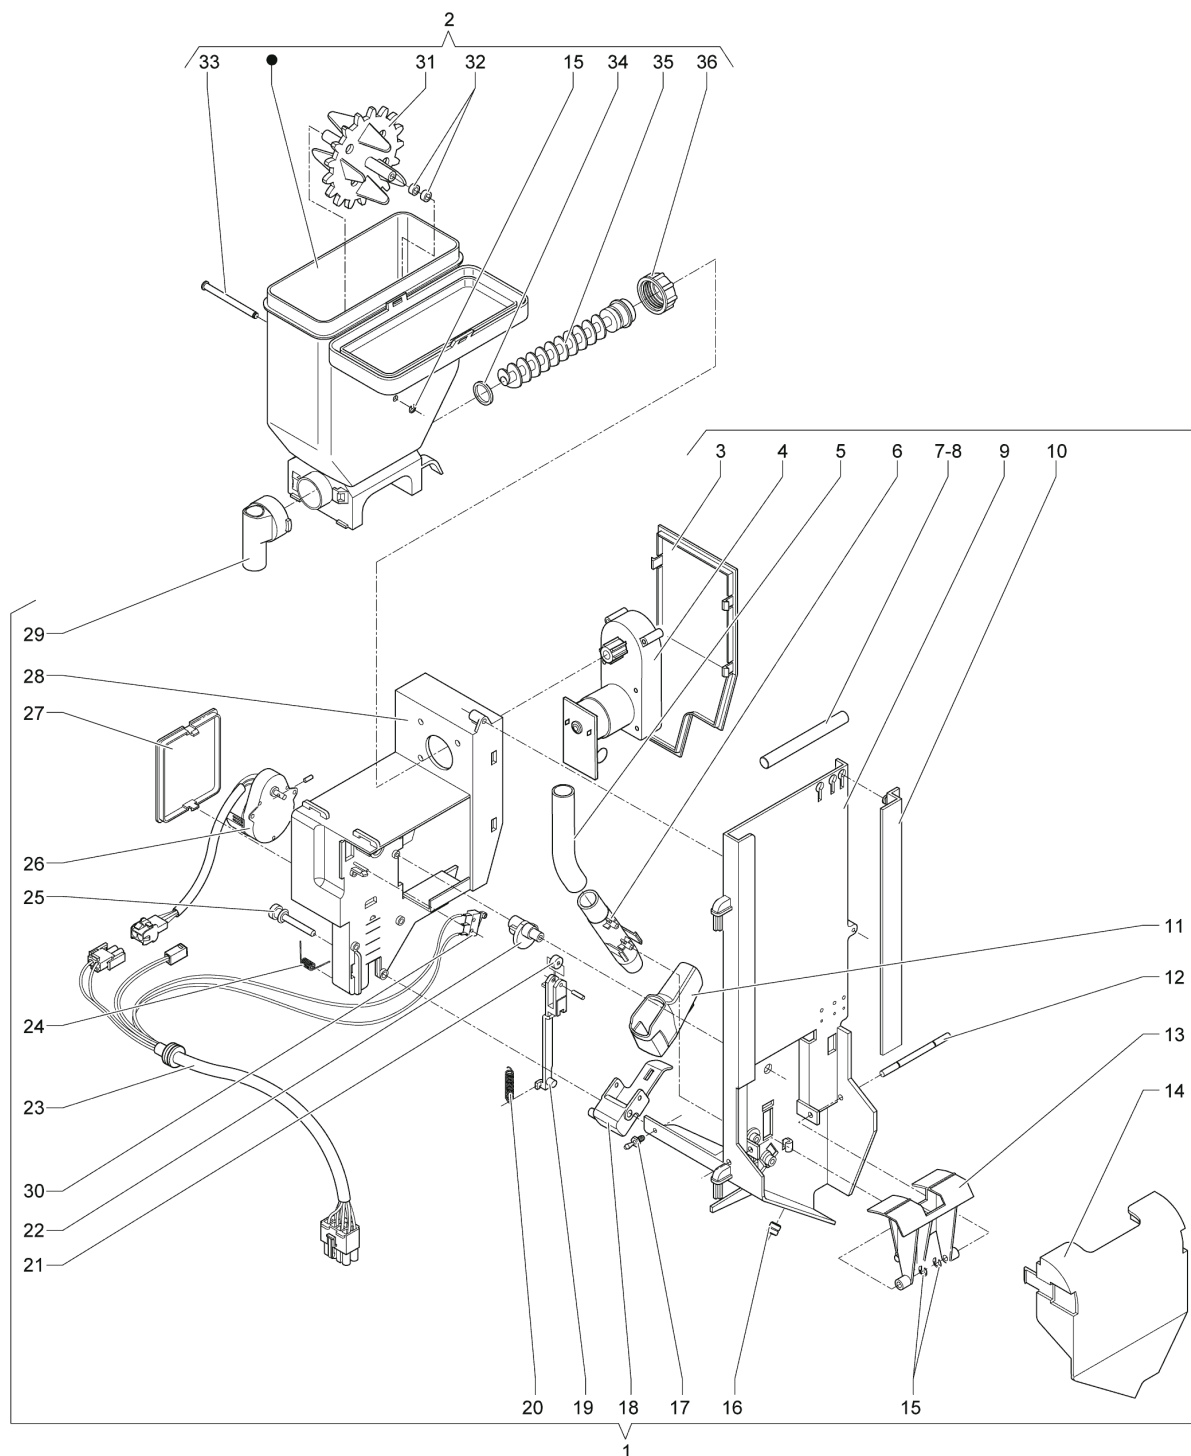

Code	Description	Notes
1	255318	SUGAR/STIRRERS RELEASE	
2	255390	SUGAR CONTAINER	
3	255441	MOTORDOSER COVER	
4	255315	SUGAR SINGLE-DOSER	
5	098719	PVC PIPE 14X19(A METER)	
6	255439	SUGAR PIPE	
7	099720	STIRRER BAR WEIGHT L=105	
8	090203	STIRRER BAR WEIGHT L=95	
9	255437	STIRRER COLUMN	
10	255440	STIRRER SELECTION ROD	
11	255350	SUGAR NOZZLE	
12	098352	STIRRING BARS EJECTING PIN	
13	099610	LEVER	
14	255363	STIRRER SLIDE COVER	
15	091959	BENZING COLLAR DIAM MM4	
16	098853	PASS-WIRE	
17	094159	FIXING PLUG	
18	255277	NOZZLE SUPPORT	
19	255438	ROD	
20	099616	SPRING	
21	099604	ROLLER	
22	099606	CAM	
23	255305	STIRRERS RELEASE WIRING	
24	255262	SUGAR NOZZLE SPRING	
25	0V2949	SUGAR SPOUT PIN	
26	255314	STIRRERS REDUCING GEAR	
27	255442	MOTOREDUCER COVER	
28	255276	SINGLE-DOSER SUPPORT	
29	098939	ROUND STRAIGHT PIPETTE	
30	096355	MICRO SWITCH -UL -	
31	250269	TOOTHED WHEEL	
32	098812	SPACER	
33	0V1962	PIN FOR WHEEL	
34	095829	GASKET O-RING	
35	253322	SCROLL	
36	095849	CONTAINER RING NUT