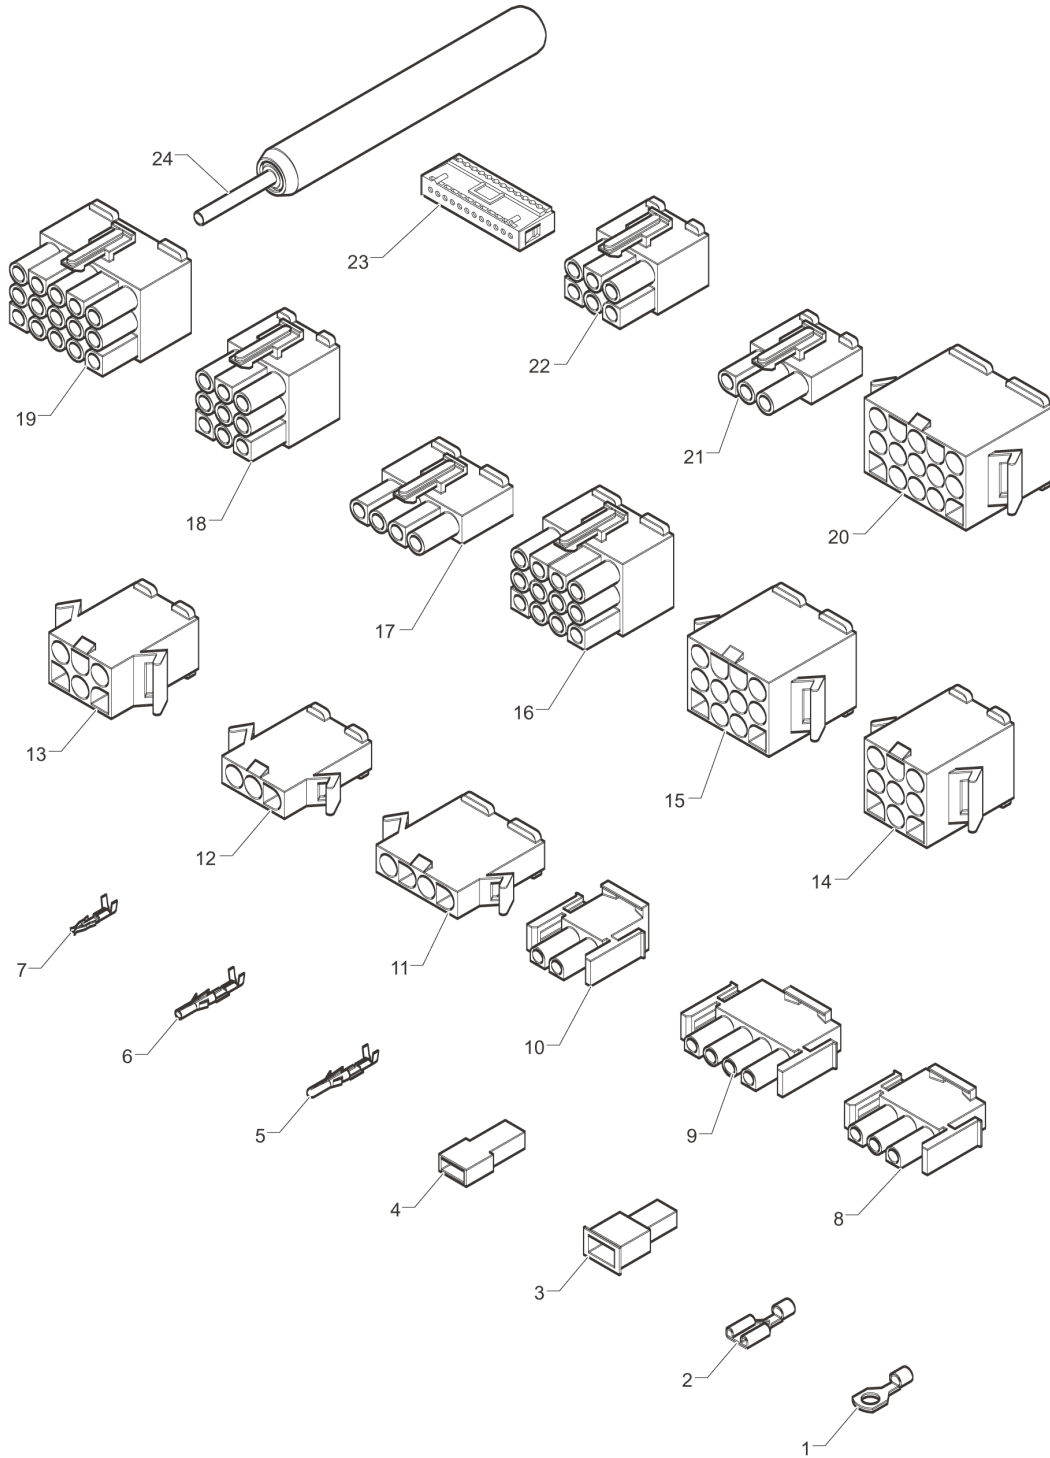

Code	Description	Notes
1	090957	EYELET TERMINAL	
2	090959	FASTON W/O TONGUE	
3	091192	FASTON COVER	
4	090247	FEMALE FASTON COVER	
5	095955	TERMINAL MALE	
6	096136	TERMINAL FEMALE	
7	094405	TERMINAL FEMALE 2.5	
8	094954	FEMALE HOLDER CONNECTOR 3-WAYS	
9	098062	4-WAY CONNECTOR MATE-N-LOK AMP	
10	094955	FEMALE HOLDER CONNECTOR 2-WAYS	
11	0V0809	4-PIN CONNECTOR/P MOLEX 3191	
12	0V0808	3-PIN CONNECTOR/P MOLEX 3191	
13	0V0810	6-PIN CONNECTOR/P MOLEX 3191	
14	0V0811	9-PIN CONNECTOR/P MOLEX 3191	
15	0V0812	12-PIN CONNECTOR/P MOLEX 3191	
16	0V0818	12-PIN CONNECTOR/P MOLEX 3191	
17	0V0815	4-PIN CONNECTOR/P MOLEX 3191	
18	0V0817	9-PIN CONNECTOR/P MOLEX 3191	
19	0V0819	15-PIN CONNECTOR/P MOLEX 3191	
20	0V0813	15-PIN CONNECTOR/P MOLEX 3191	
21	0V0814	3-PIN CONNECTOR/P MOLEX 3191	
22	0V0816	6-PIN CONNECTOR/P MOLEX 3191	
23	094961	FEMALE HOLDER CONNECTOR P.I. 12-W	
24	0V0820	MOLEX CONTACT PULLER