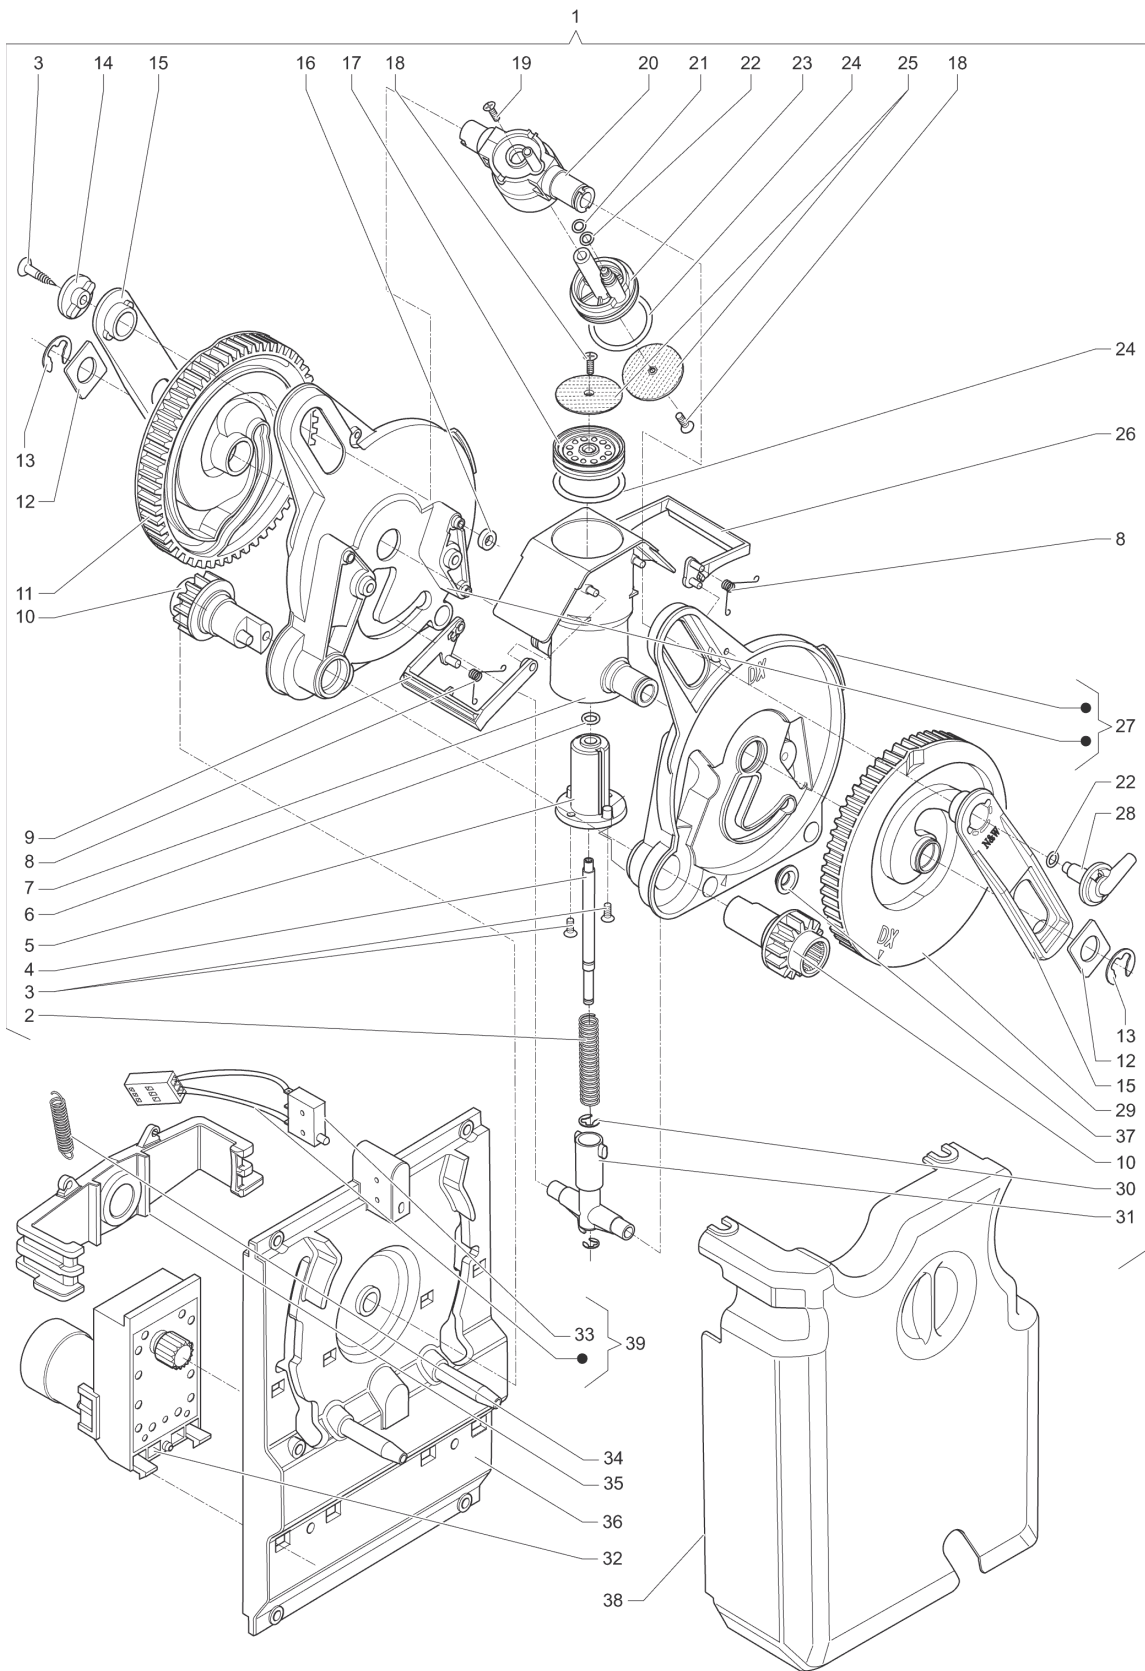

Code	Description	Notes
1	255081	Z4000 COFFEE ASSEMBLY D.46	
2	098688	PISTON RETURN SPRING	
3	255031	SELF-TAPPING SCREW 4.2X26	
4	255082	PISTON ROD MEDIUM	
5	254669	BOTTOM D.46	
6	0V0782	O-RING 2025	
7	254668	BREWING CHAMBER D.46	
8	254328	SCRAPER SPRING	
9	254677	UPPER SCRAPER D.46	
10	254673	PINION D.46	
11	254675	LEFT CRANK D.46	
12	254654	GUIDE SLIDING BLOCK	
13	096569	FIXING COLLAR DIAM 12	
14	254655	UPPER PISTON KEY	
15	254665	CONNECTING ROD D.46	
16	099457	WASHER	
17	255083	LOWER PISTON MEDIUM	
18	094508	SCREW TS M4X10	
19	255034	PLAIN TIP SELF-TAPPING SCREW 4X12	
20	254671	UPPER PISTON CROSS-PIECE D.46	
21	254650	GASKET O-RING 1.9X2.4	
22	0V0781	O-RING 2018	
23	254672	UPPER PISTON D.46	
24	251757	SILICONE OR SEAL GASKET	
25	251755	DIAM. 42 COFFEE FILTER	
26	254676	LOWER SCRAPER D.46	
27	254678	RH-LH SUPPORT D.46	
28	254795	COFFEE DISPENSING SPOUT	
29	254674	RIGHT CRANK D.46	
30	098818	STOPPING RING D.4	
31	254670	PISTON ROD GUIDE D.46	
32	254552	RATIOMOTOR 24V	
33	254660	MICROSWITCH	
34	253220	LEVER SPRING	
35	254805	Z4000 D.46 GROUP COUPLER	
36	254806	-230V-50HZ- 600CC BOILER	
37	254667	RETAINER WASHER	
38	255418	COFFEE UNIT COVER	
39	298173	MICRO WITH WIRING