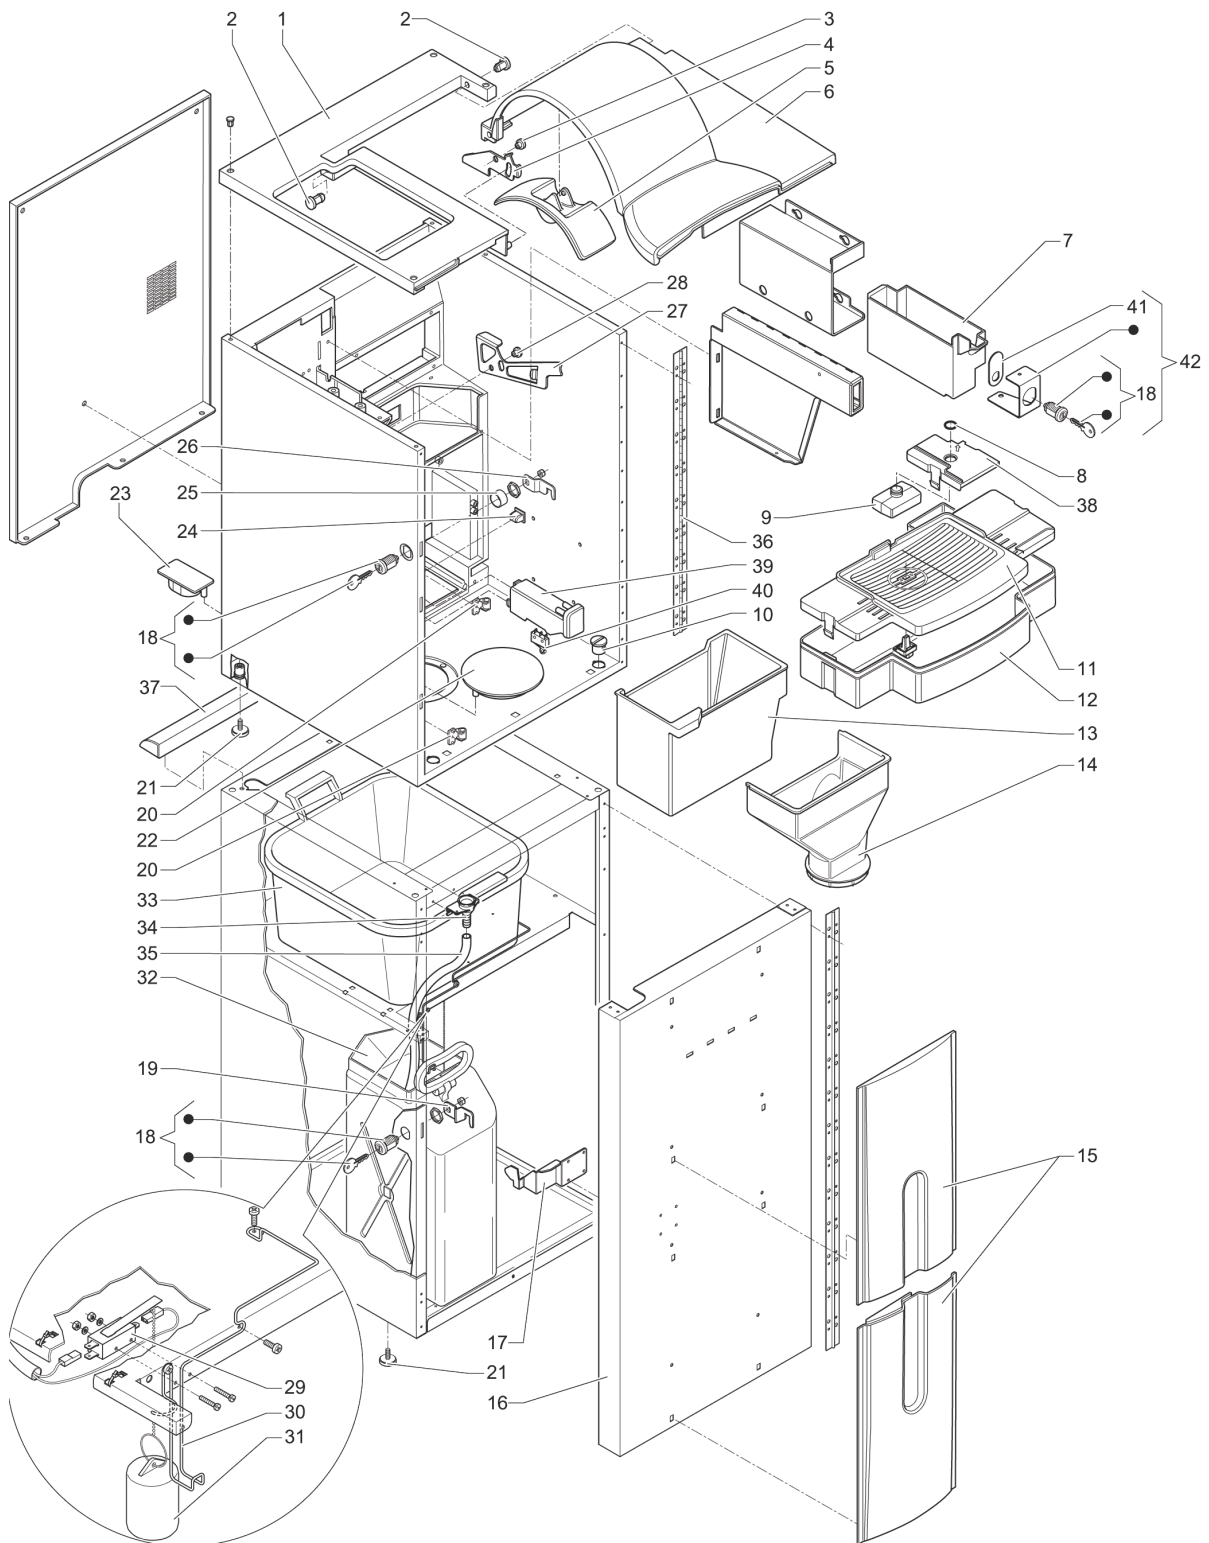

	Code	Description	Notes
1	255264	FIXED UPPER PART	
2	255283	PIN	
3	255260	DOOR SPACER	
4	255254	DOOR LOCKING	
5	255289	COFFEE CONTAINER LID	
6	255265	OPENABLE UPPER PART	
7	255271	COIN BOX	
8	095623	GASKET O-RING 119 EP851	
9	252233	FLOAT	
10	255268	CAP	
11	255275	TRAY GRID	
12	255423	LIQUIDS TRAY	
13	255273	GROUNDS TRAY	
14	255331	COFFEE GROUNDS DISCHARGE	
15	255332	UNIT COVER	
16	255330	DOOR - BLACK	
17	255329	BOLT CONNECTION	
18	0V1156	'RIELDA' LOCK	
19	0V2569	BOLT HOOK	
20	0V2495	HINGE	
21	0V2566	FOOT	
22	255267	CAP	
23	255266	CAP	
24	094026	FEMALE CLIP	
25	0V2496	LOCK SPACER	
26	255257	BOLT	
27	255422	COFFEE CHAMBER BLOCK	
28	255261	CONTAINER SPACER	
29	252585	MICROSWITCH	
30	0V2645	LIQUID WASTE CONTAINER STOP	
31	094294	FLOAT	
32	0V2656	LIQUID WASTE COLLECTION CONTAINER	
33	0V2648	10 LITER TRAY	
34	250468	TRAY FUNNEL	
35	098800	TRANSPARENT HOSE (PER METER)	
36	255561	DOOR HINGE	
37	255333	CONNECTION - BLACK -	
38	255362	BASIN PLUG	
39	0V1350	MICROSWITCH SUPPORT	
40	0V1930	MICROSWITCH 'UL'	
41	255616	COIN BOX LATCH	
42	255617	COIN BOX LOCK ASSEMBLY	