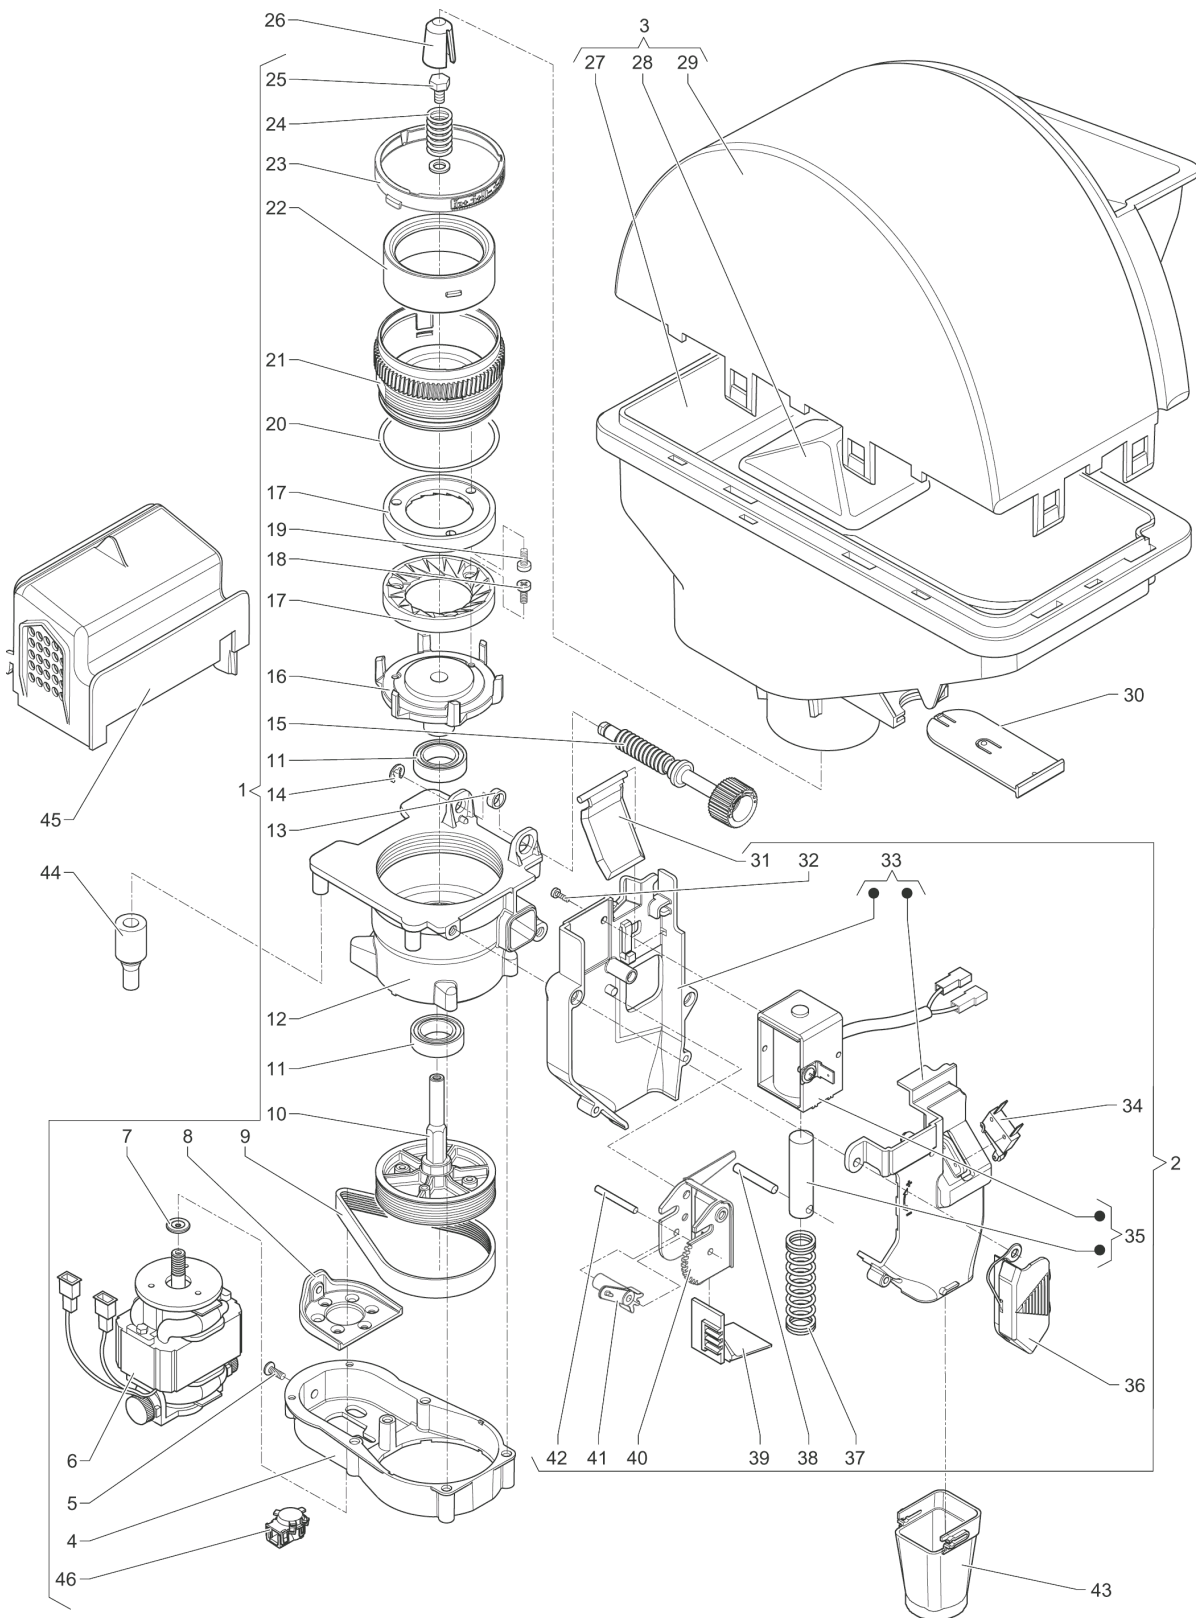

Code	Description	Notes
1	255243	COUNTER-CLOCKWISE GRINDER	
2	254424	COFFEE DOSER	
3	255323	COFFEE CONTAINER	
4	298147	REDUCER BODY	
5	298143	SCREW M5X16	
6	255247	GRINDER MOTOR	
7	254843	BELT RETAINER WASHER	
8	298144	BELT SLIDE	
9	298152	BELT	
10	298151	PULLEY ASSEMBLY	
11	298155	RADIAL BEARING	
12	298148	GRINDER CAP	
13	099457	WASHER	
14	093171	OUTER FIXING COLLAR DIAM MM6	
15	099474	REGULATION SCREW	
16	298145	GRINDER-HOLDER FAN	
17	095840	GRINDER	
18	255032	TREFOIL SCREW M4X10	
19	255033	SELF-TAPPING SCREW 4X10	
20	095805	GASKET O-RING	
21	298149	GRINDER HOLDER	
22	298146	GRINDER COLLAR	
23	298150	ADJUSTMENT SCALE	
24	099471	SPRING	
25	099472	LEFT SCREW	
26	0V2520	SCREW PROTECTION	
27	255327	BASE	
28	255560	COFFEE CONTAINER PROTECTION	
29	255326	LID	
30	098630	ROLL-UP FOR CONTAINER	
31	099475	ACTUATOR	
32	092657	CLOSS SLOT SCREW 3X6TC	
33	251128	COFFEE DOSER-BODY	
34	0V2131	BURGESS MICRO-SWITCH	
35	098716	ELECTROMAGNET 220V	
36	254834	SIDE BATCHER LID	
37	098696	SPRING DOSER ELECTROMAGNET	
38	093832	ROD PIVOT	
39	098643	RULE COFFEE-DOSES	
40	254427	SHUTTER COFFEE-DOSER+PLATE	
41	253637	LEVER FOR RULE	
42	098822	PIN FOR LEVER	
43	254521	COFFEE CONVEYOR	
44	099484	LITTLE RUBBER	
45	255281	GRINDER COVERING	
46	251778	FEELER BOARD