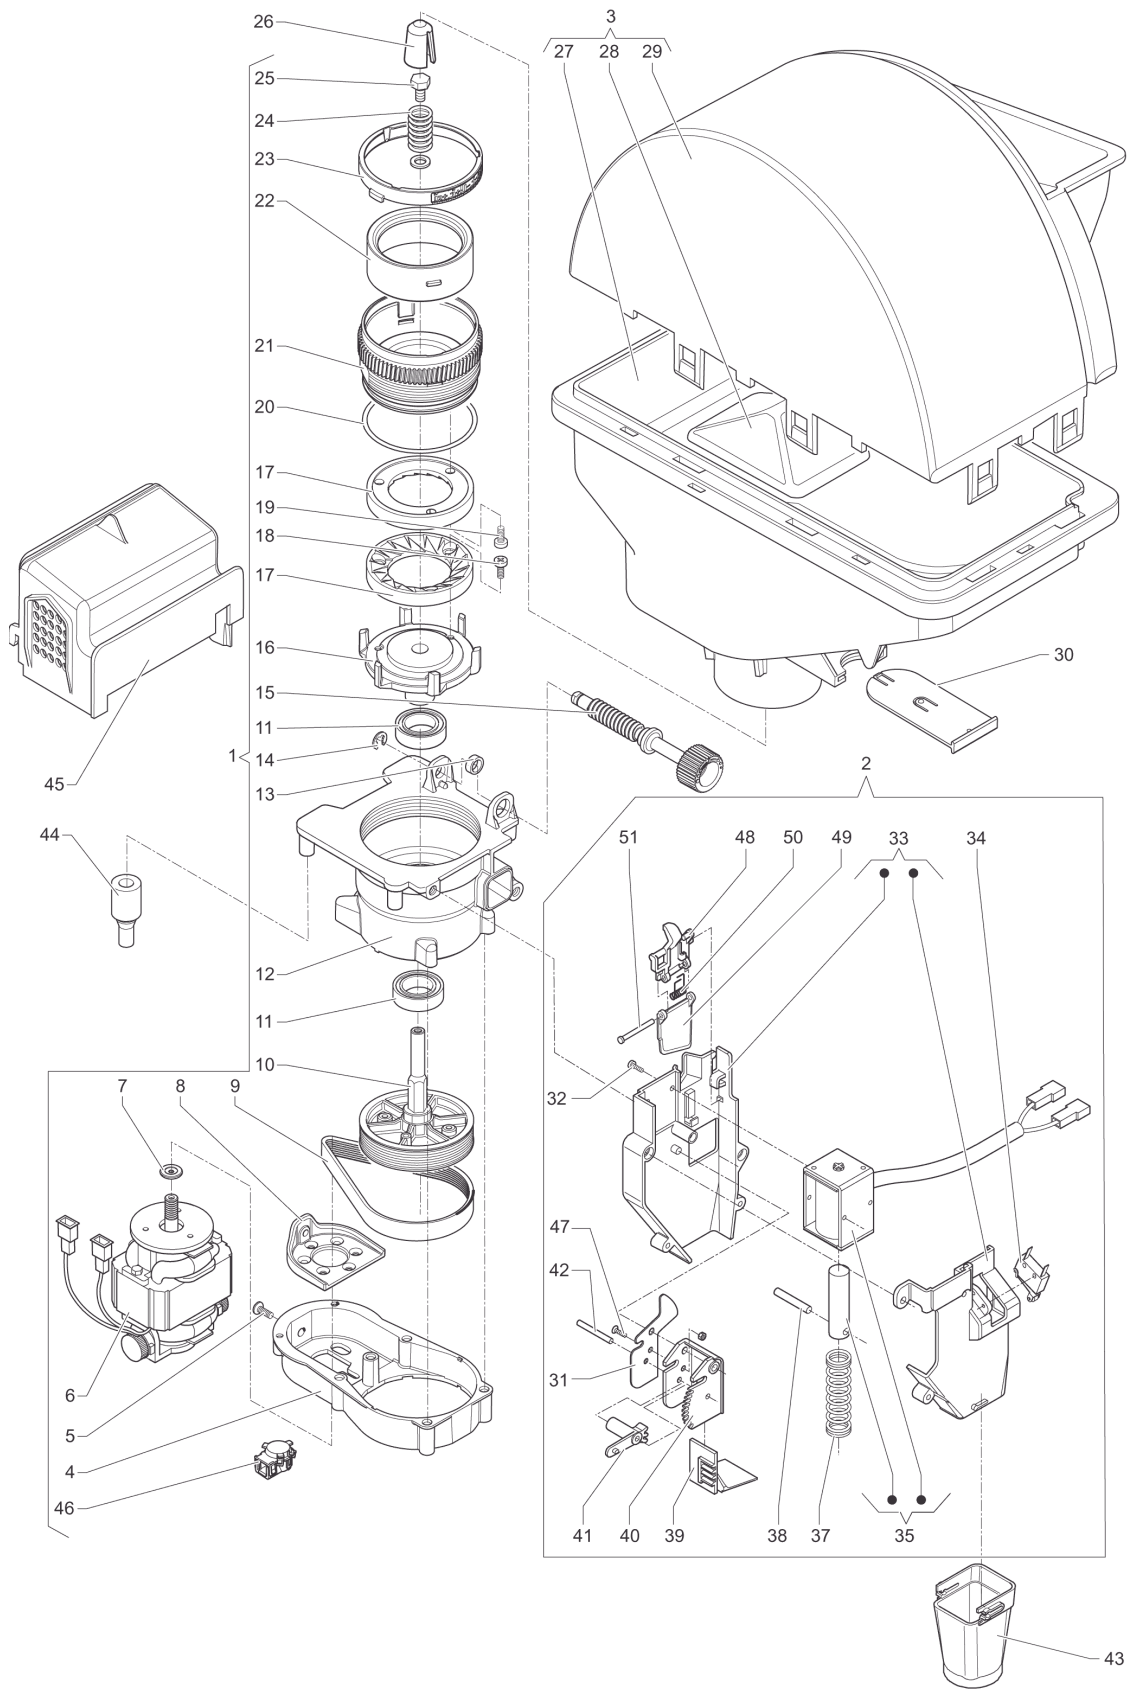

Code	Description	Notes
1	255243	COUNTER-CLOCKWISE GRINDER	
2	253678	VARIABLE COFFEE DOSER	
3	255323	COFFEE CONTAINER	
4	298147	REDUCER BODY	
5	298143	SCREW M5X16	
6	255247	GRINDER MOTOR	
7	254843	BELT RETAINER WASHER	
8	298144	BELT SLIDE	
9	298152	BELT	
10	298151	PULLEY ASSEMBLY	
11	298155	RADIAL BEARING	
12	298148	GRINDER CAP	
13	099457	WASHER	
14	093171	OUTER FIXING COLLAR DIAM MM6	
15	099474	REGULATION SCREW	
16	298145	GRINDER-HOLDER FAN	
17	095840	GRINDER	
18	255032	TREFOIL SCREW M4X10	
19	255033	SELF-TAPPING SCREW 4X10	
20	095805	GASKET O-RING	
21	298149	GRINDER HOLDER	
22	298146	GRINDER COLLAR	
23	298150	ADJUSTMENT SCALE	
24	099471	SPRING	
25	099472	LEFT SCREW	
26	0V2520	SCREW PROTECTION	
27	255327	BASE	
28	255560	COFFEE CONTAINER PROTECTION	
29	255326	LID	
30	098630	ROLL-UP FOR CONTAINER	
31	253632	PLATE FOR COFFEE DOSER	
32	092657	CLOSS SLOT SCREW 3X6TC	
33	251128	COFFEE DOSER-BODY	
34	0V2131	BURGESS MICRO-SWITCH	
35	098716	ELECTROMAGNET 220V	
36	254834	SIDE BATCHER LID	
37	098696	SPRING DOSER ELECTROMAGNET	
38	093832	ROD PIVOT	
39	098643	RULE COFFEE-DOSES	
40	253636	SLIDER	
41	253637	LEVER FOR RULE	
42	098822	PIN FOR LEVER	
43	254521	COFFEE CONVEYOR	
44	099484	LITTLE RUBBER	
45	255281	GRINDER COVERING	
46	251778	FEELER BOARD