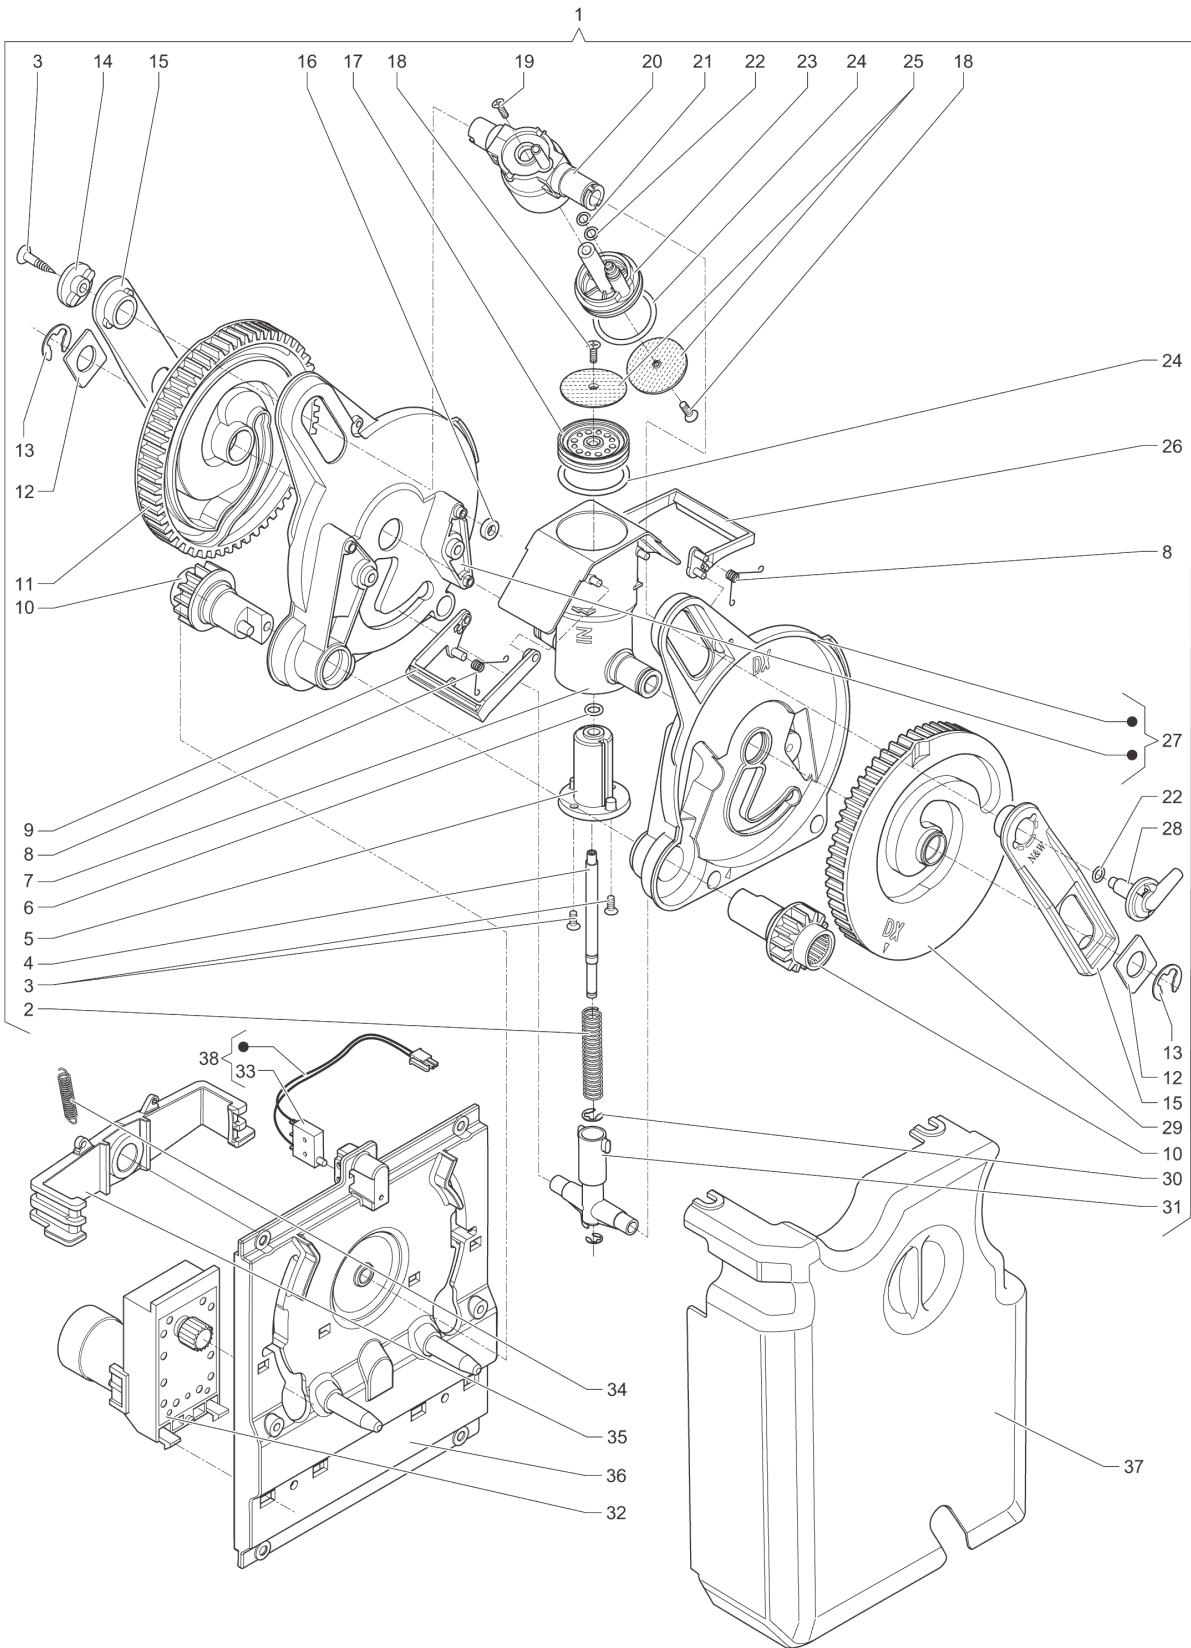

Code	Description	Notes
1	254325	Z4000 COFFEE ASSEMBLY D.38	
2	098688	PISTON RETURN SPRING	
3	255031	SELF-TAPPING SCREW 4.2X26	
4	254329	PISTON ROD D.38	
5	254648	BOTTOM D.38	
6	0V0782	O-RING 2025	
7	254646	BREWING CHAMBER D.38	
8	254328	SCRAPER SPRING	
9	254330	UPPER SCRAPER D.38	
10	254651	PINION D.38	
11	254653	LEFT CRANK D.38	
12	254654	GUIDE SLIDING BLOCK	
13	096569	FIXING COLLAR DIAM 12	
14	254655	UPPER PISTON KEY	
15	254327	TRACE FOR PISTON COMMAND D.38	
16	099457	WASHER	
17	254647	LOWER PISTON D.38	
18	255047	SCREW M3X10 -INOX-	
19	255034	PLAIN TIP SELF-TAPPING SCREW 4X12	
20	254649	UPPER PISTON CROSS-PIECE D.38	
21	254650	GASKET O-RING 1.9X2.4	
22	0V0781	O-RING 2018	
23	254474	UPPER PISTON	
24	093167	SILICONE GASKET OR 4118 .	
25	098687	COFFEE FILTER	
26	254657	SCRAPER	
27	254331	RH-LH SUPPORT D.38	
28	254795	COFFEE DISPENSING SPOUT	
29	254652	RIGHT CRANK D.38	
30	098818	STOPPING RING D.4	
31	254473	PISTON ROD GUIDE D.38	
32	254552	RATIOMOTOR 24V	
33	254660	MICROSWITCH	
34	253220	LEVER SPRING	
35	254523	Z4000 GROUP COUPLER	
36	254522	Z4000 INTERFACE PLATE	
37	255292	COFFEE UNIT COVER	
38	298173	MICRO WITH WIRING