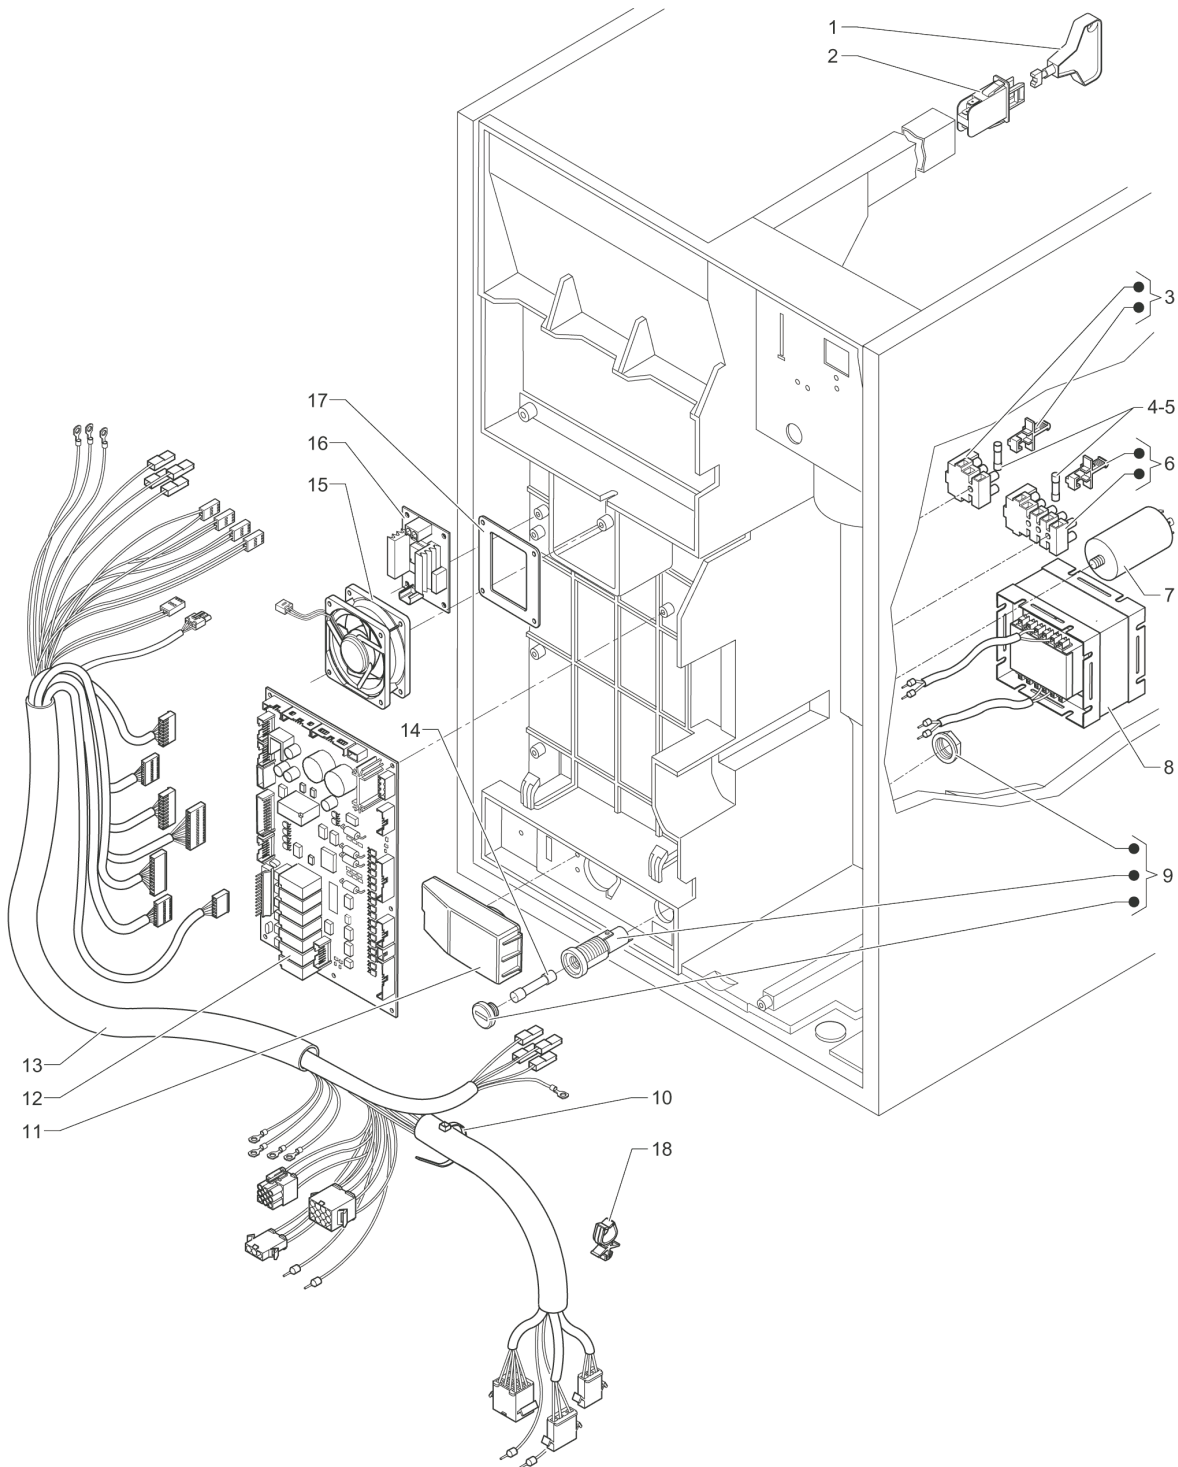

	Code	Description	Notes
1	255264	FIXED UPPER PART	
2	255283	PIN	
3	255260	DOOR SPACER	
4	255254	DOOR LOCKING	
5	255289	COFFEE CONTAINER LID	
6	255265	OPENABLE UPPER PART	
7	255271	COIN BOX	
8	095623	GASKET O-RING 119 EP851	
9	252233	FLOAT	
10	255268	CAP	
11	255275	TRAY GRID	
12	255423	LIQUIDS TRAY	
13	255273	GROUNDS TRAY	
14	255331	COFFEE GROUNDS DISCHARGE	
15	255332	UNIT COVER	
16	255330	DOOR - BLACK	
17	255329	BOLT CONNECTION	
18	0V1156	'RIELDA' LOCK	
19	0V2569	BOLT HOOK	
20	0V2495	HINGE	
21	0V2566	FOOT	
22	255267	CAP	
23	255266	CAP	
24	094026	FEMALE CLIP	
25	0V2496	LOCK SPACER	
26	255257	BOLT	
27	255422	COFFEE CHAMBER BLOCK	
28	255261	CONTAINER SPACER	
29	252585	MICROSWITCH	
30	0V2645	LIQUID WASTE CONTAINER STOP	
31	094294	FLOAT	
32	0V2656	LIQUID WASTE COLLECTION CONTAINER	
33	0V2648	10 LITER TRAY	
34	250468	TRAY FUNNEL	
35	098800	TRANSPARENT HOSE (PER METER)	
36	255561	DOOR HINGE	
37	255333	CONNECTION - BLACK -	
38	255362	BASIN PLUG	
39	0V1350	MICROSWITCH SUPPORT	
40	0V1930	MICROSWITCH 'UL'	
41	255616	COIN BOX LATCH	
42	255617	COIN BOX LOCK ASSEMBLY	