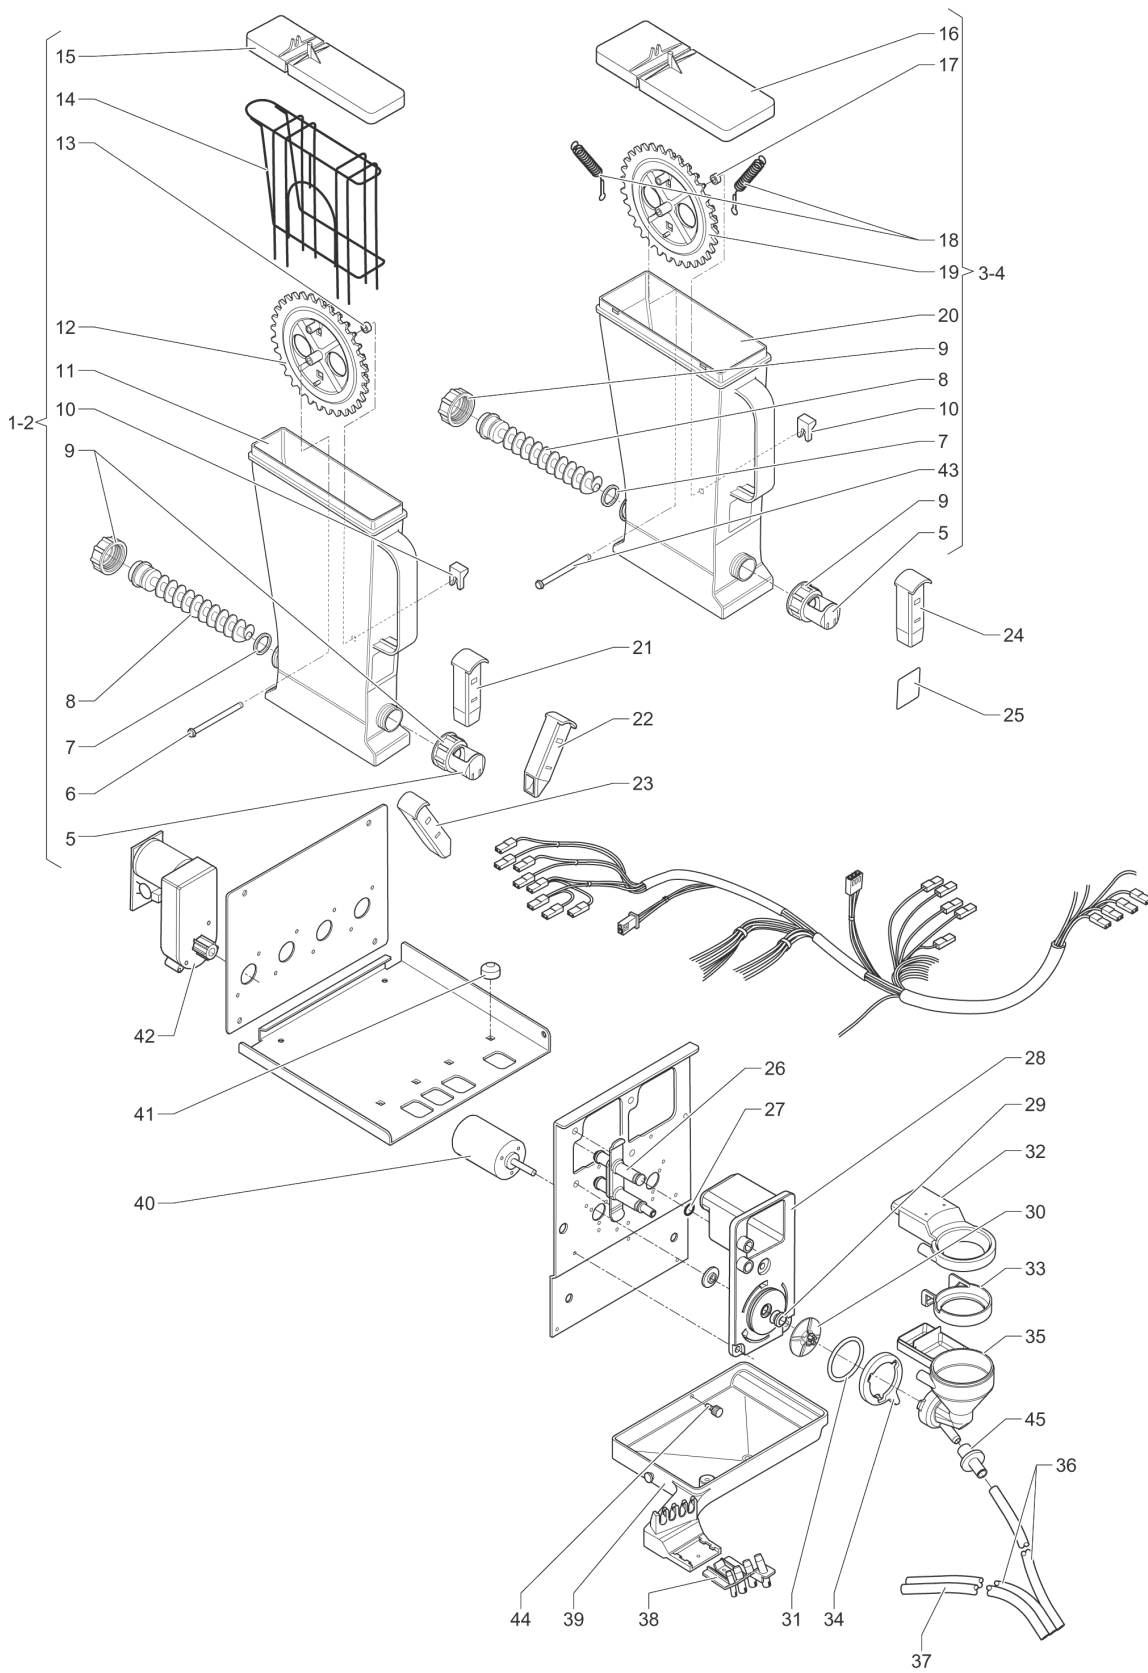

Code	Description	Notes
1	255320	CONTAINER 1L	
2	255324	CONTAINER + WHIPPER 1L	
3	255322	CONTAINER + WHIPPER 1.9L	
4	255321	CONTAINER1.9L	
5	254086	POWDER PIPETTE	
6	254088	2.5L CONTAINER WHEEL PIVOT	
7	251962	O-RING 14	
8	254085	SCROLL PITCH 30	
9	254090	CONTAINER RING NUT	
10	254089	PIN STOP	
11	255553	CONTAINER BODY 1L	
12	255328	WHEEL	
13	255554	CONTAINER SPACER 1L	
14	255555	CONTAINER SCRAPER 1L	
15	255556	CONTAINER LID 1L	
16	255557	CONTAINER LID 1.9L	
17	255558	CONTAINER LID 1.9L	
18	255325	WHIPPER SPRING 1.9L	
19	254087	TOOTHED WHEEL	
20	255559	CONTAINER BODY 1.9L	
21	255278	CENTRAL CONVEYOR	
22	255280	LEFT.HAND CONVEYOR	
23	255279	RIGHT-HAND CONVEYOR	
24	255282	CONTAINER CONVEYOR 2L	
25	097502	NAMEPLATE GROUP CONTAINER INSTANT P	
26	254689	SINGLE MAGENTA NOZZLE (9-11CC)	
27	253984	GASKET OR 2021	
28	253990	MIXER FLANGE -NORTH EUROPE-	
29	298098	V-RING	
30	253991	MIXER VENTILATOR	
31	253985	GASKET OR 3137	
32	255285	MIXER COVER	
33	255284	MIXER RING	
34	253998	MIXER RING NUT	
35	253989	MIXER BODY -SOUTH EUROPE-	
36	254565	SILICONE HOSE 5X9 -BLUE-	
37	254566	SILICONE HOSE 3X6 -BLUE-	
38	255288	NOZZLES	
39	255272	MIXER TRAY	
40	254842	MOTORMIXER	
41	253993	CANISTER FASTENER	
42	254058	MOTORDOSER BITRON	
43	254093	4.5L CONTAINER WHEEL PIVOT	
44	096977	KNURL	
45	253267	MIXER CONVEYOR CONNECTION