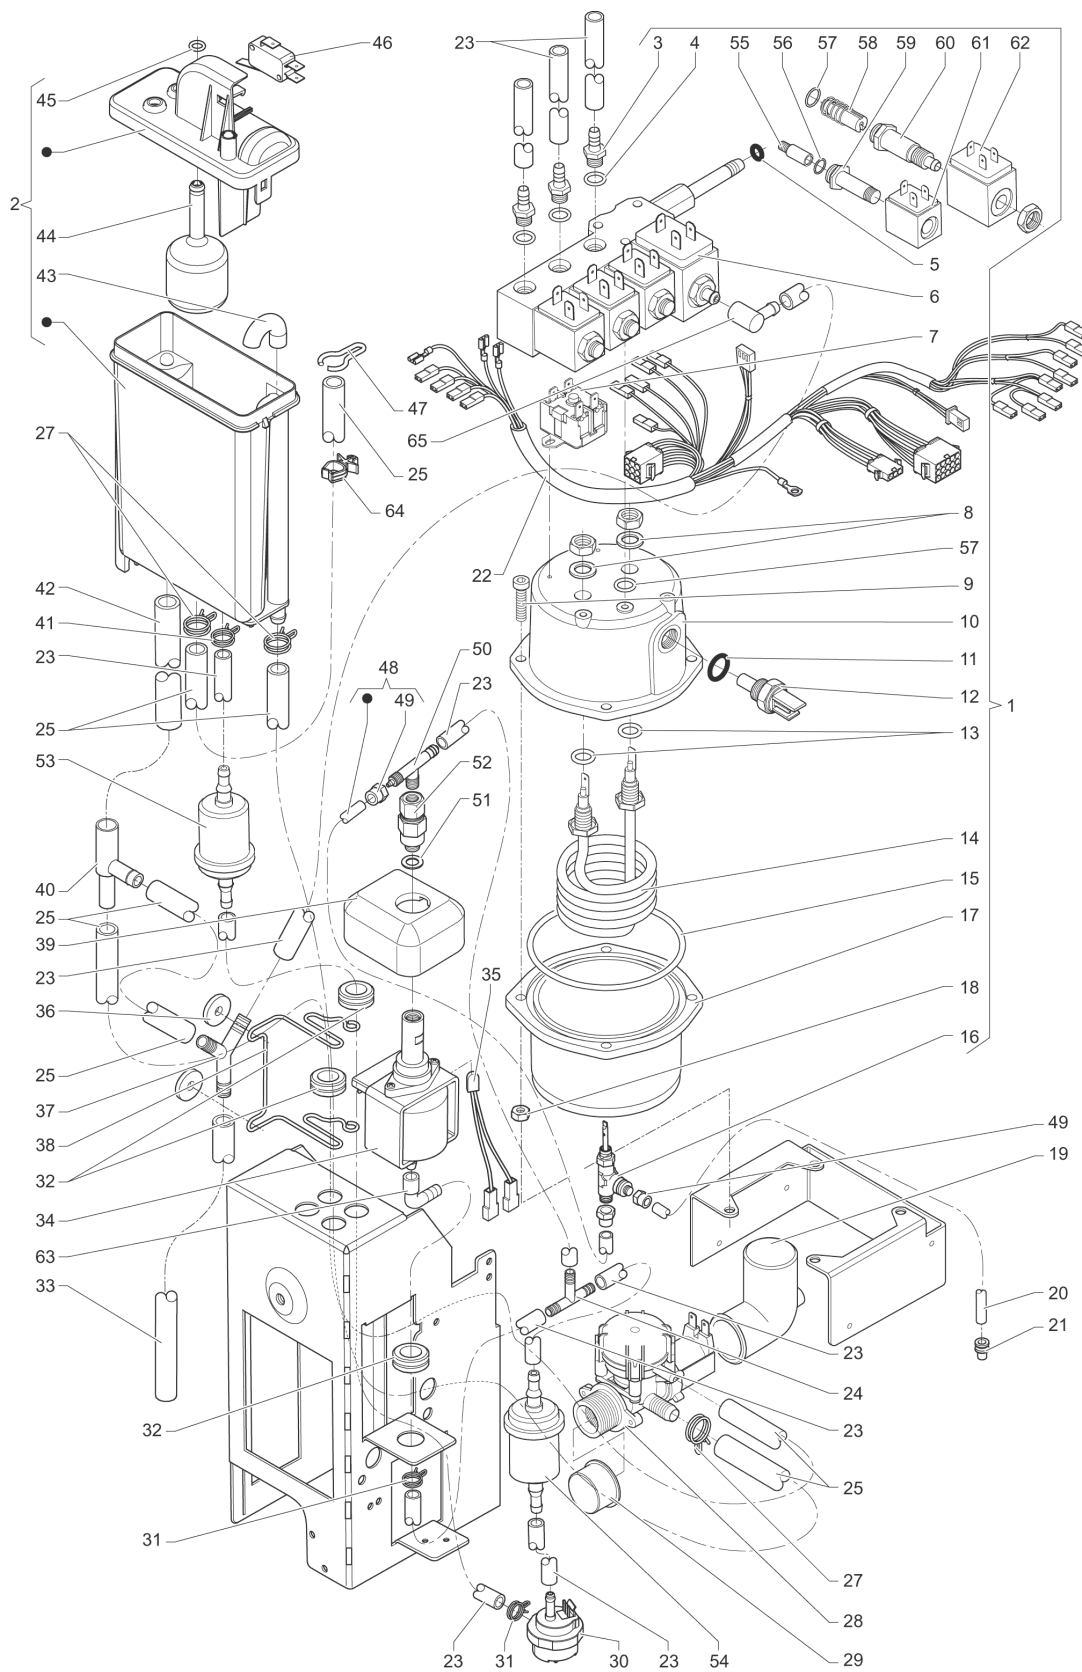

Code	Description	Notes
1	255462	BOILER 600CC 4 EV	
2	0V1133	AIR-BREAK ASSEMBLY	
3	095529	RUBBER HOLDER UNION 1/8' (BRASS)	
4	094594	GASKET O-RING 2031	
5	0V0781	O-RING 2018	
6	255249	4EV UNIT + SPOUT	
7	0V1318	125 DEGR. THERMOSTAT	
8	254710	ELASTIC BENT WASHER	
9	255041	SCREW M6X25	
10	099747	UPPER BOILER-COVER	
11	095624	GASKET O-RING 116 EP851	
12	094872	BOILER TEMPERATURE PROBE	
13	254711	GASKET O-RING112 2.62X9.92	
14	099653	HEATING ELEMENT 1450 W	
15	099748	GASKET	
16	255085	1/8 CONNECTION	
17	099746	LOWER BOILER-COVER	
18	255042	NUT M6	
19	252561	WATER INLET ELECTROVALVE LID	
20	252658	TEFLON PIPE 3X6 (A METER)	
21	251847	DIAM. 6 QUICK-COUPLING	
22	255304	ESPRESSO SHELF WIRING	
23	097510	SILICONE HOSE 5X9 BROWN	
24	094231	UNION T-SHAPE	
25	097512	SILICONE HOSE 6X12 BROWN	
26	097685	SILICONE HOSE BROWN 7.5X12	
27	095515	HOSE CLIP DIAM 14	
28	097383	ELECTROVALVE WATER-INLET 220V-2.5L/MIN-	
29	099815	STOPPER	
30	098707	VOLUMETRIC COUNTER	
31	094329	HOSE CLIP	
32	090021	WHIPPING DIAM 10.5 MM	
33	254565	SILICONE HOSE 5X9 -BLUE-	
34	098760	PUMP (VIBRATION)	
35	0V1301	110 DEGREES THERMAL OVERLOAD	
36	093091	PUMP DAMPER	
37	095513	UNION Y-SHAPE	
38	0V2510	POMPE SUPPORT	
39	255290	PUMP GUARD	
40	094185	CODENSE RECOVERY UNION	
41	097002	HOSE CLIP	
42	097515	SILICONE HOSE 10X16 BROWN	
43	0V1749	WATER/AIR-BREAK CONNECTION	
44	0V1126	AIR-BREAK FLOAT	
45	090421	GASKET OR 2025	
46	0V1141	MICROSWITCH