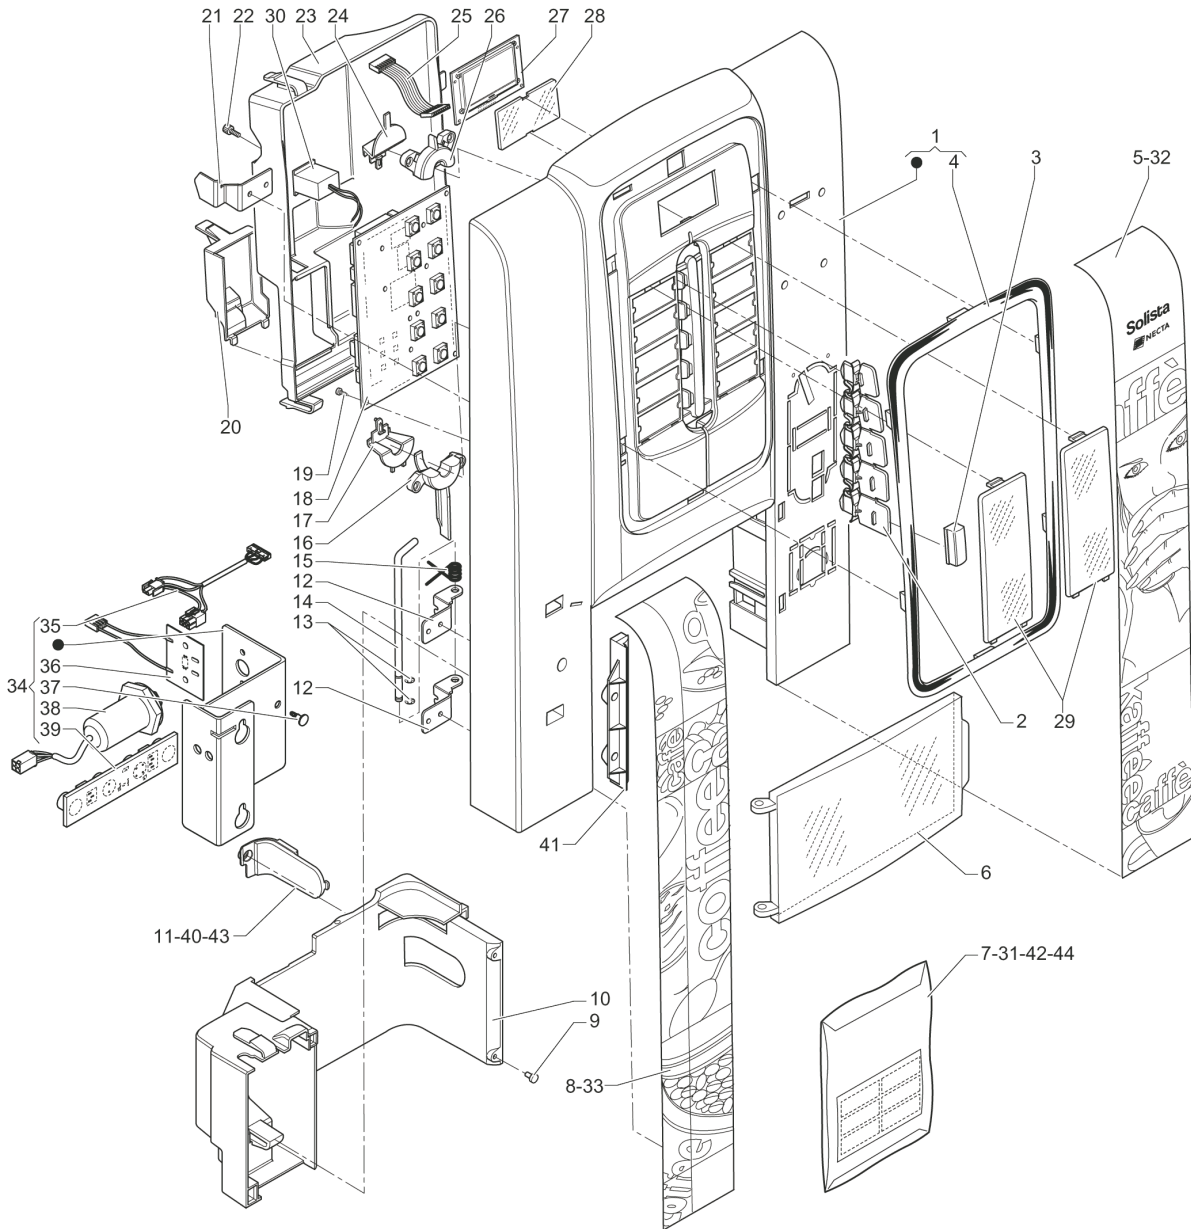

Code	Description	Notes
1	255291	DOOR	
2	255433	PUSH-BUTTON REFERENCE	
3	255432	SELECTION PUSH-BUTTON	
4	255434	DOOR FRAME	
5	255296	COIN SLOT PANEL	
6	255436	DOOR SLIDER	
7	255301	PRODUCTION PLATES ITALY	
8	255297	PHOTOGRAPHIC PANEL	
9	987703	SOCKET PEDESTAL	
10	255274	COMPARTMENT BACK PANEL	
11	255298	COMPARTMENT BACK PANEL CAP	
12	255256	DOOR SUPPORT	
13	098818	STOPPING RING D.4	
14	255259	PIN	
15	255258	CLOSING SPRING	
16	255294	LOWER LIGHT GUIDE	
17	255300	LOWER DIFFUSER	
18	255311	CPU CARD	
19	255034	PLAIN TIP SELF-TAPPING SCREW 4X12	
20	255270	LID	
21	255255	BOLT CONNECTION	
22	096977	KNURL	
23	255263	CARD COVER	
24	255299	UPPER DIFFUSER	
25	255306	GRAPHIC DISPLAY WIRING	
26	255293	UPPER LIGHT GUIDE	
27	255312	GRAPHIC DISPLAY WIRING	
28	255295	GLASS PANEL	
29	255435	PLATE GLASS	
30	255447	PULSE COUNTER	
31	255618	PRODUCT PLATES -E/P-	
32	255619	RH PHOT PANEL -MEDITERRANEAN-	
33	255620	LH PHOTO PANEL -MEDITERRANEAN-	
34	255507	COMPARTMENT LIGHT ASSEMBLY	
35	255459	COMPARTMENT LIGHTING WIRING	
36	254052	COMPARTMENT ILLUMINATION LED	
37	252237	SPACER	
38	255506	WIRED PHOTOCCELL	
39	253945	POWER SUPPLY LED BOARD	
40	255454	COMPARTMENT BACK PANEL GLASS PLATE	
41	255453	HINGE COVER	
42	255947	PRODUCT PLATE NORTH EUROPE (DK-N-S-FIN)	
43	255992	OPALINE GLASS LED	
44	255458	PRODUCT NAMEPLATES -FRANCE-