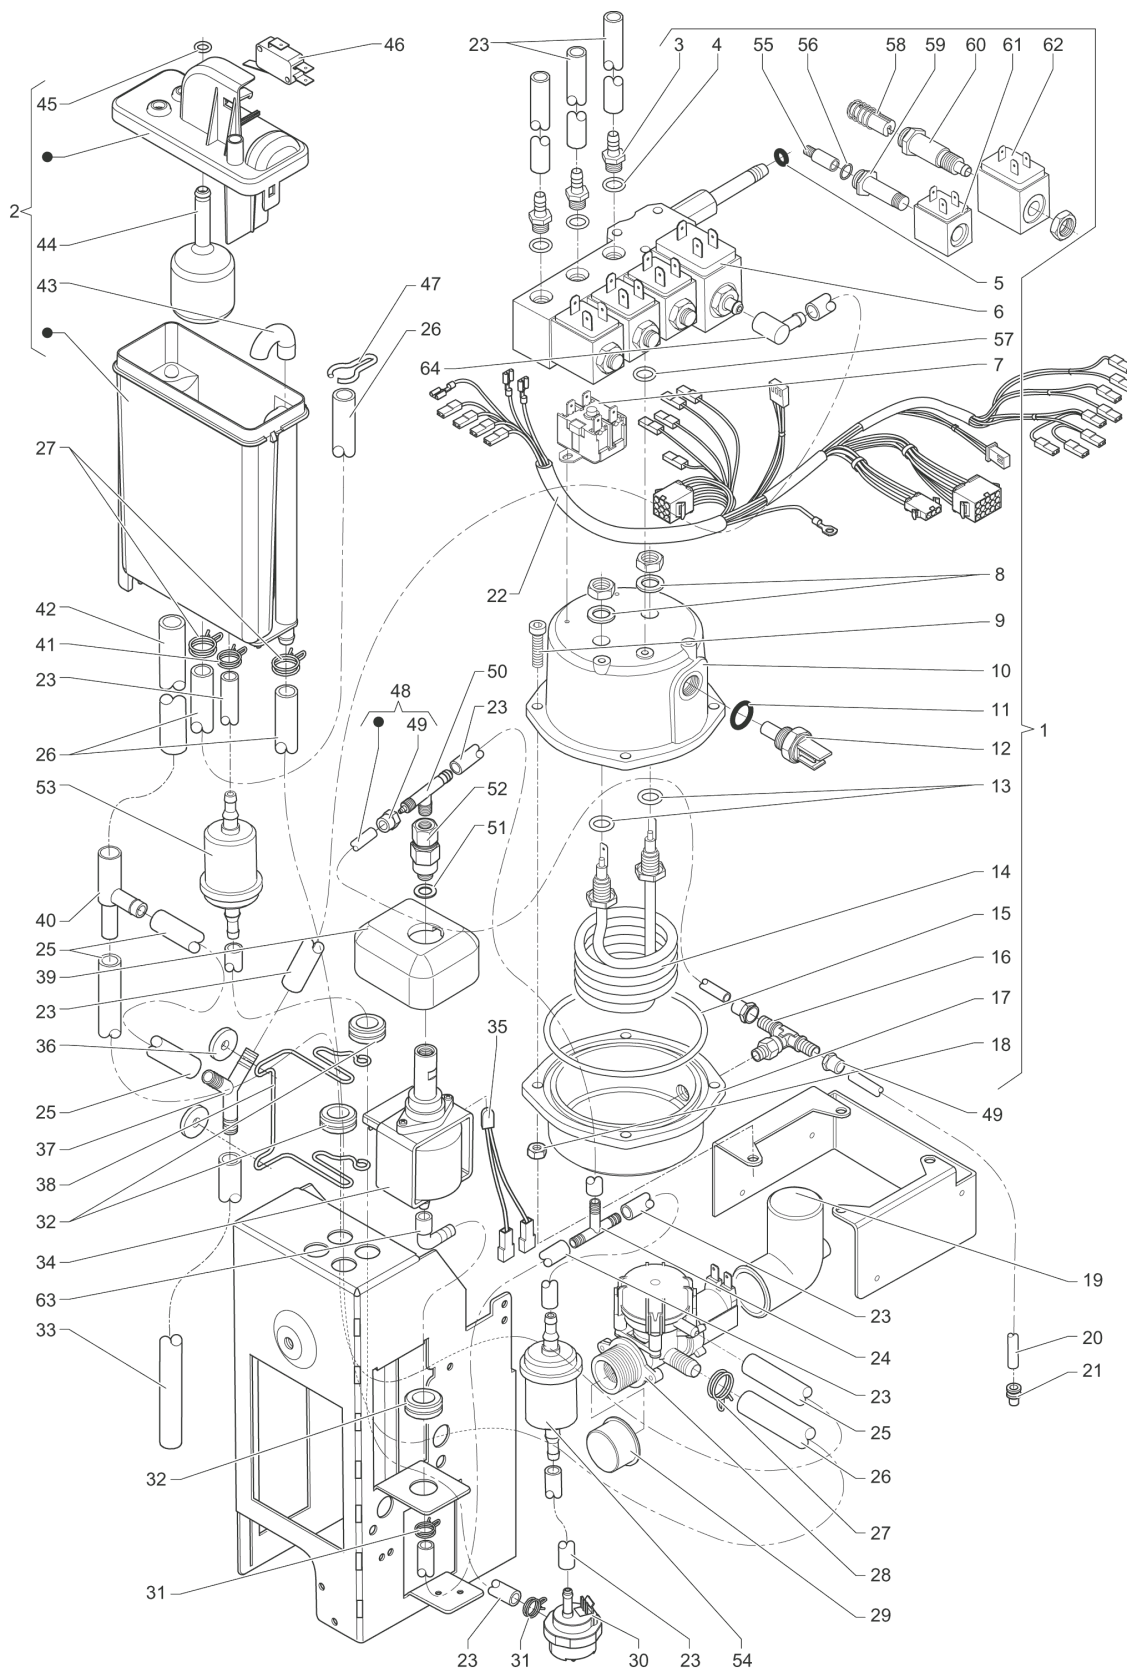

	Code	Description	Notes
1	255264	FIXED UPPER PART	
2	255283	PIN	
3	255260	DOOR SPACER	
4	255254	DOOR LOCKING	
5	255289	COFFEE CONTAINER LID	
6	255265	OPENABLE UPPER PART	
7	255271	COIN BOX	
8	095623	GASKET O-RING 119 EP851	
9	252233	FLOAT	
10	255268	CAP	
11	255275	TRAY GRID	
12	255423	LIQUIDS TRAY	
13	255273	GROUNDS TRAY	
14	255331	COFFEE GROUNDS DISCHARGE	
15	255332	UNIT COVER	
16	255330	DOOR - BLACK	
17	255329	BOLT CONNECTION	
18	0V1156	'RIELDA' LOCK	
19	0V2569	BOLT HOOK	
20	0V2495	HINGE	
21	0V2566	FOOT	
22	255267	CAP	
23	255266	CAP	
24	094026	FEMALE CLIP	
25	0V2496	LOCK SPACER	
26	255257	BOLT	
27	255422	COFFEE CHAMBER BLOCK	
28	255261	CONTAINER SPACER	
29	252585	MICROSWITCH	
30	0V2645	LIQUID WASTE CONTAINER STOP	
31	094294	FLOAT	
32	0V2656	LIQUID WASTE COLLECTION CONTAINER	
33	0V2648	10 LITER TRAY	
34	250468	TRAY FUNNEL	
35	098800	TRANSPARENT HOSE (PER METER)	
36	255561	DOOR HINGE	
37	255333	CONNECTION - BLACK -	
38	255362	BASIN PLUG	
39	0V1350	MICROSWITCH SUPPORT	
40	0V1930	MICROSWITCH 'UL'	
41	255616	COIN BOX LATCH	
42	255617	COIN BOX LOCK ASSEMBLY	

	Code	Description	Notes
1	0V1654	SWITCH KEY	
2	097796	SWITCH	
3	097241	3-POLE TERMINAL BOARD W/CARRIER	
4	097097	FUSE 2 AMP.5X20 DELAYED ACT	
5	098170	FUSE T6.3AMP	
6	098793	5P TERMINAL BOARD WITH FUSE-HOLDER	
7	0V3512	ELECTRICAL NET FILTER	
8	255302	TRANSFORMER	
9	254852	FUSE HOLDER	
10	090148	CLIP	
11	255308	TERMINAL BOARD	
12	255310	CONTROLS CARD	
13	255303	GENERAL WIRING	
14	095636	FUSE 15 A	
15	252460	FAN	
16	0V2143	BOILER CONTROL BOARD	
17	255397	SUCTION PLATE	
18	252968	CABLE RETAINER	