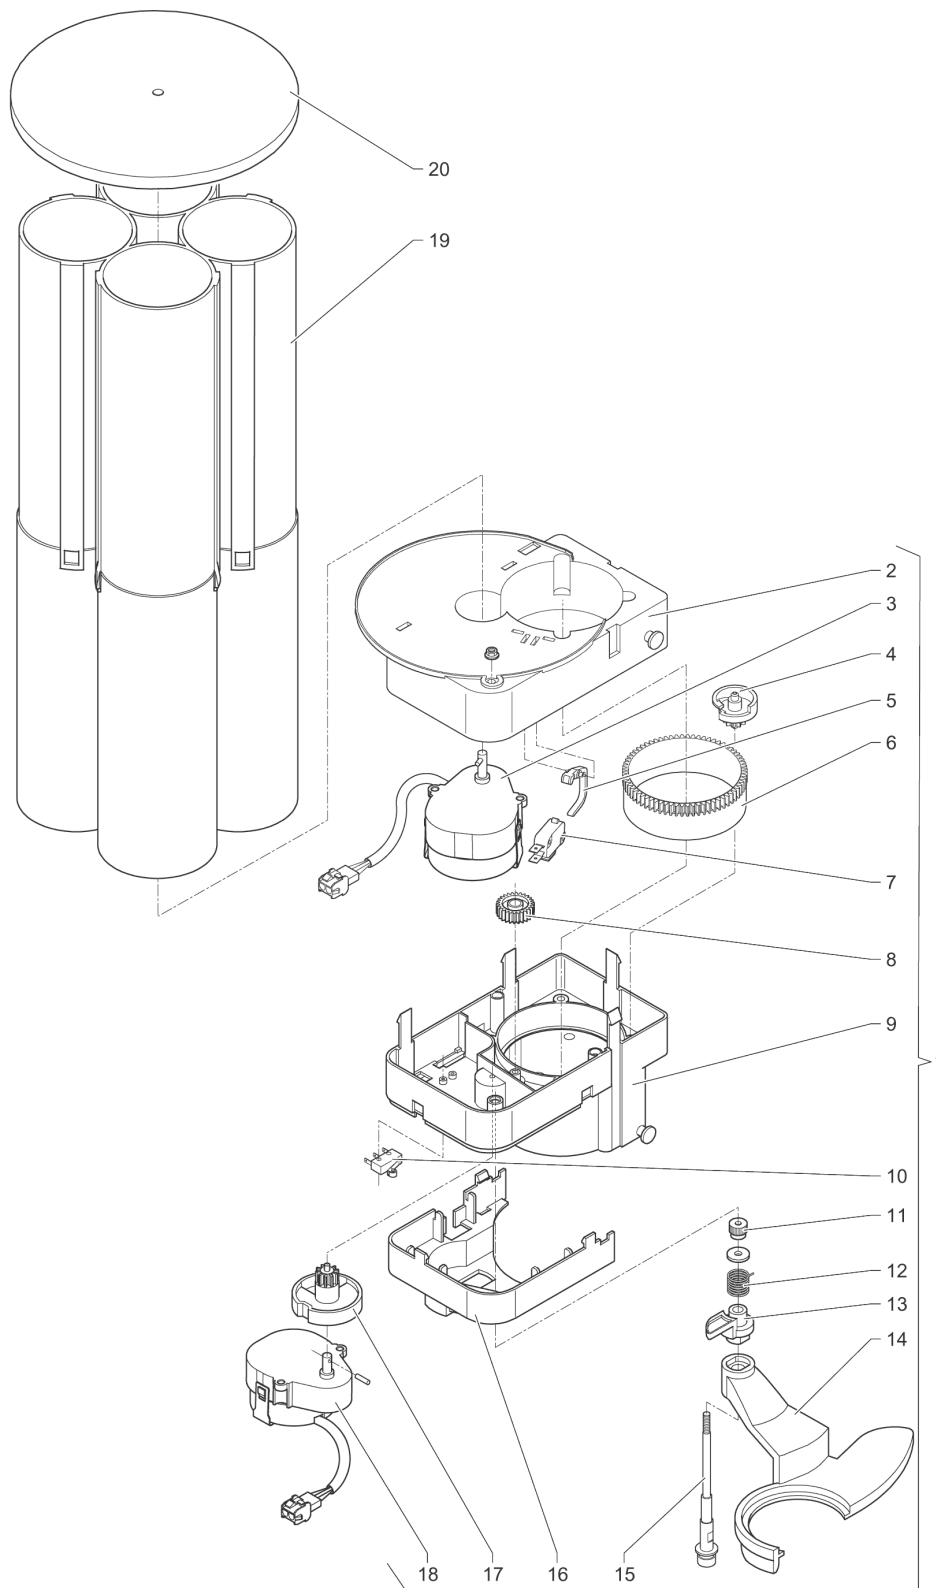

Code	Description	Notes
1	255319	CUPS DISTRIBUTOR	
2	255287	CUPS BASE	
3	255313	CUPS COLUMN MOTOR	
4	098305	SCROLL DIAM.70/71	
5	0V2548	LEVER FOR MICROSWITCH	
6	098477	TOOTHED RING	
7	092439	MICRO TYPE 'CHERRY'	
8	0V2546	MIDDLE GEAR	
9	0V2541	LOWER SHELL	
10	096355	MICRO SWITCH -UL -	
11	093828	KNURL	
12	0V2543	LEVER SPRING	
13	0V2544	ARM	
14	0V2983	CUP ARM 70/71 (BLACK)	
15	0V2542	PIVOT FOR ARM	
16	0V2550	MOTOR COVERING	
17	0V2545	CAM	
18	099397	MOTOR REDUCTOR 6G/1 MIN.	
19	255286	CUPS COLUMN	
20	0V2976	CUP CONTAINER COVER